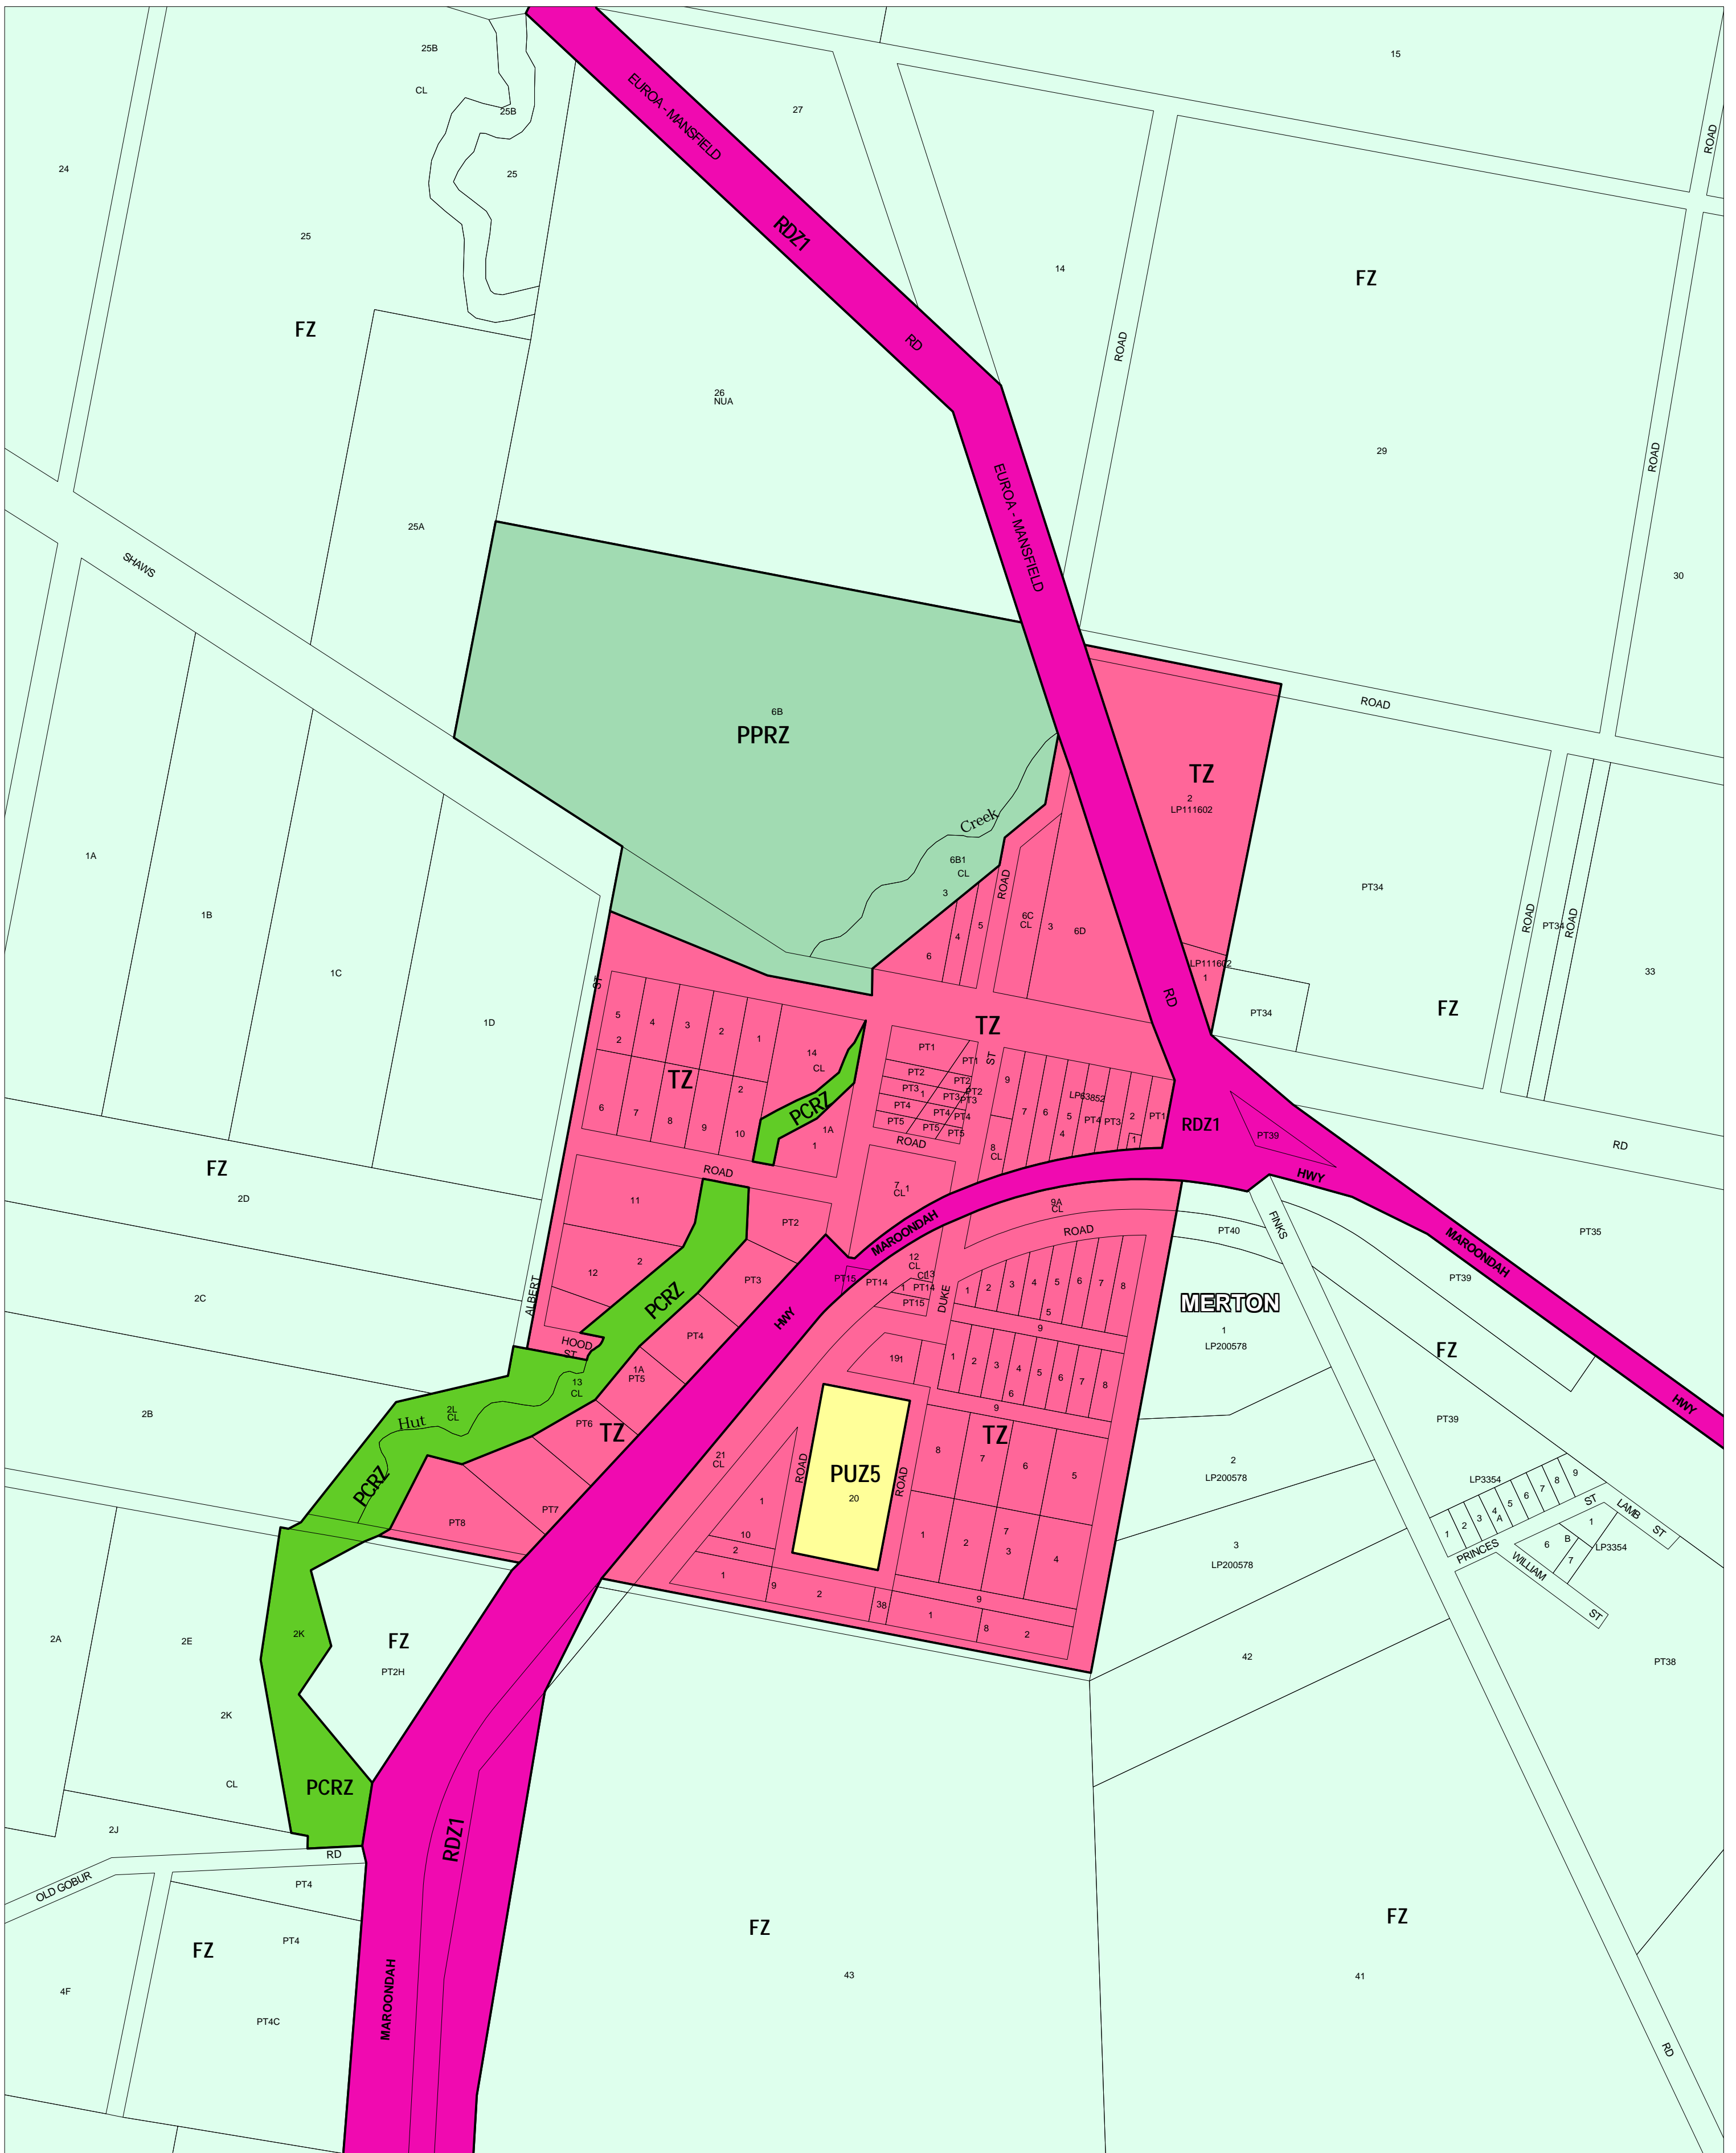

MANSFIELD PLANNING SCHEME - LOCAL PROVISION

Public Land	
	Public Conservation And Resource Zone
	Public Park And Recreation Zone
	Public Use Zone Cemetery/Crematorium
Residential	
	Township Zone
Rural	
	Farming Zone

THIS MAP INCORPORATES APPROVED ZONES AS AT: 02/03/2006 AMENDMENT C1 PART 1

Printed: 11/5/2006