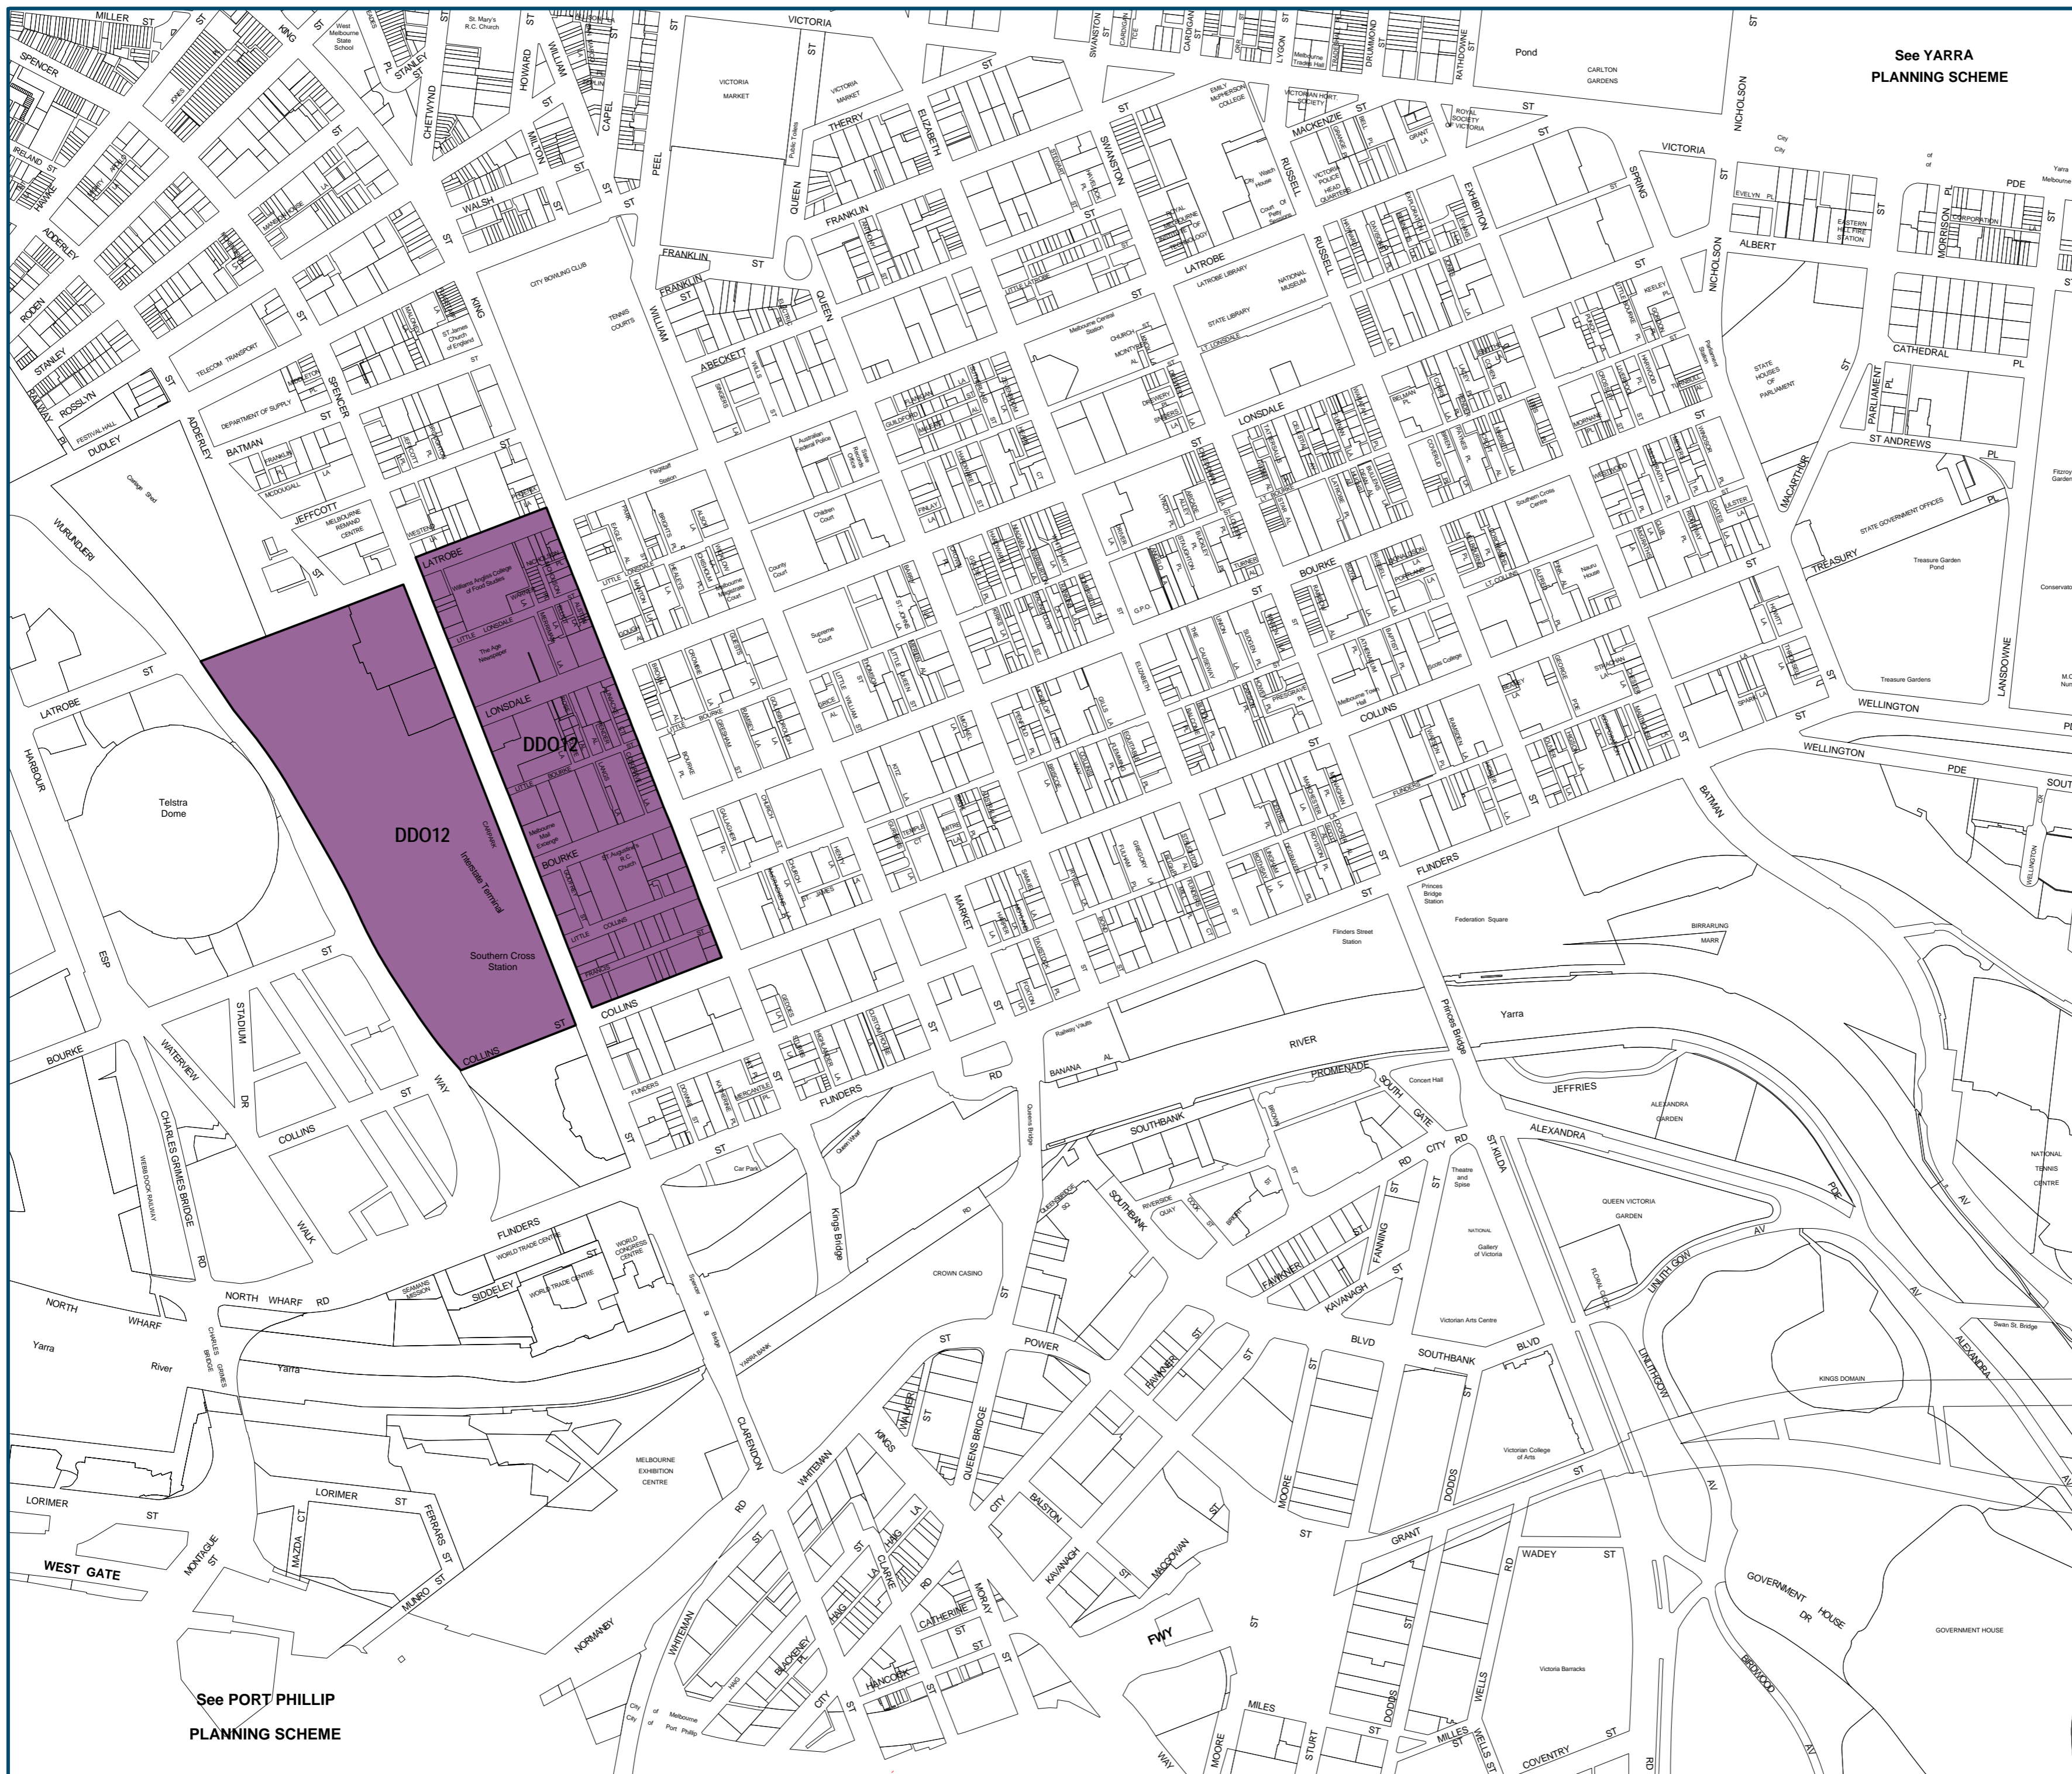

# MELBOURNE PLANNING SCHEME - LOCAL PROVISION

## DESIGN AND DEVELOPMENT OVERLAY 6

**Overlays**  
 Design And Development Overlay - Schedule 12

### INDEX TO ADJOINING MAPS

See PORT PHILLIP PLANNING SCHEME

See YARRA PLANNING SCHEME