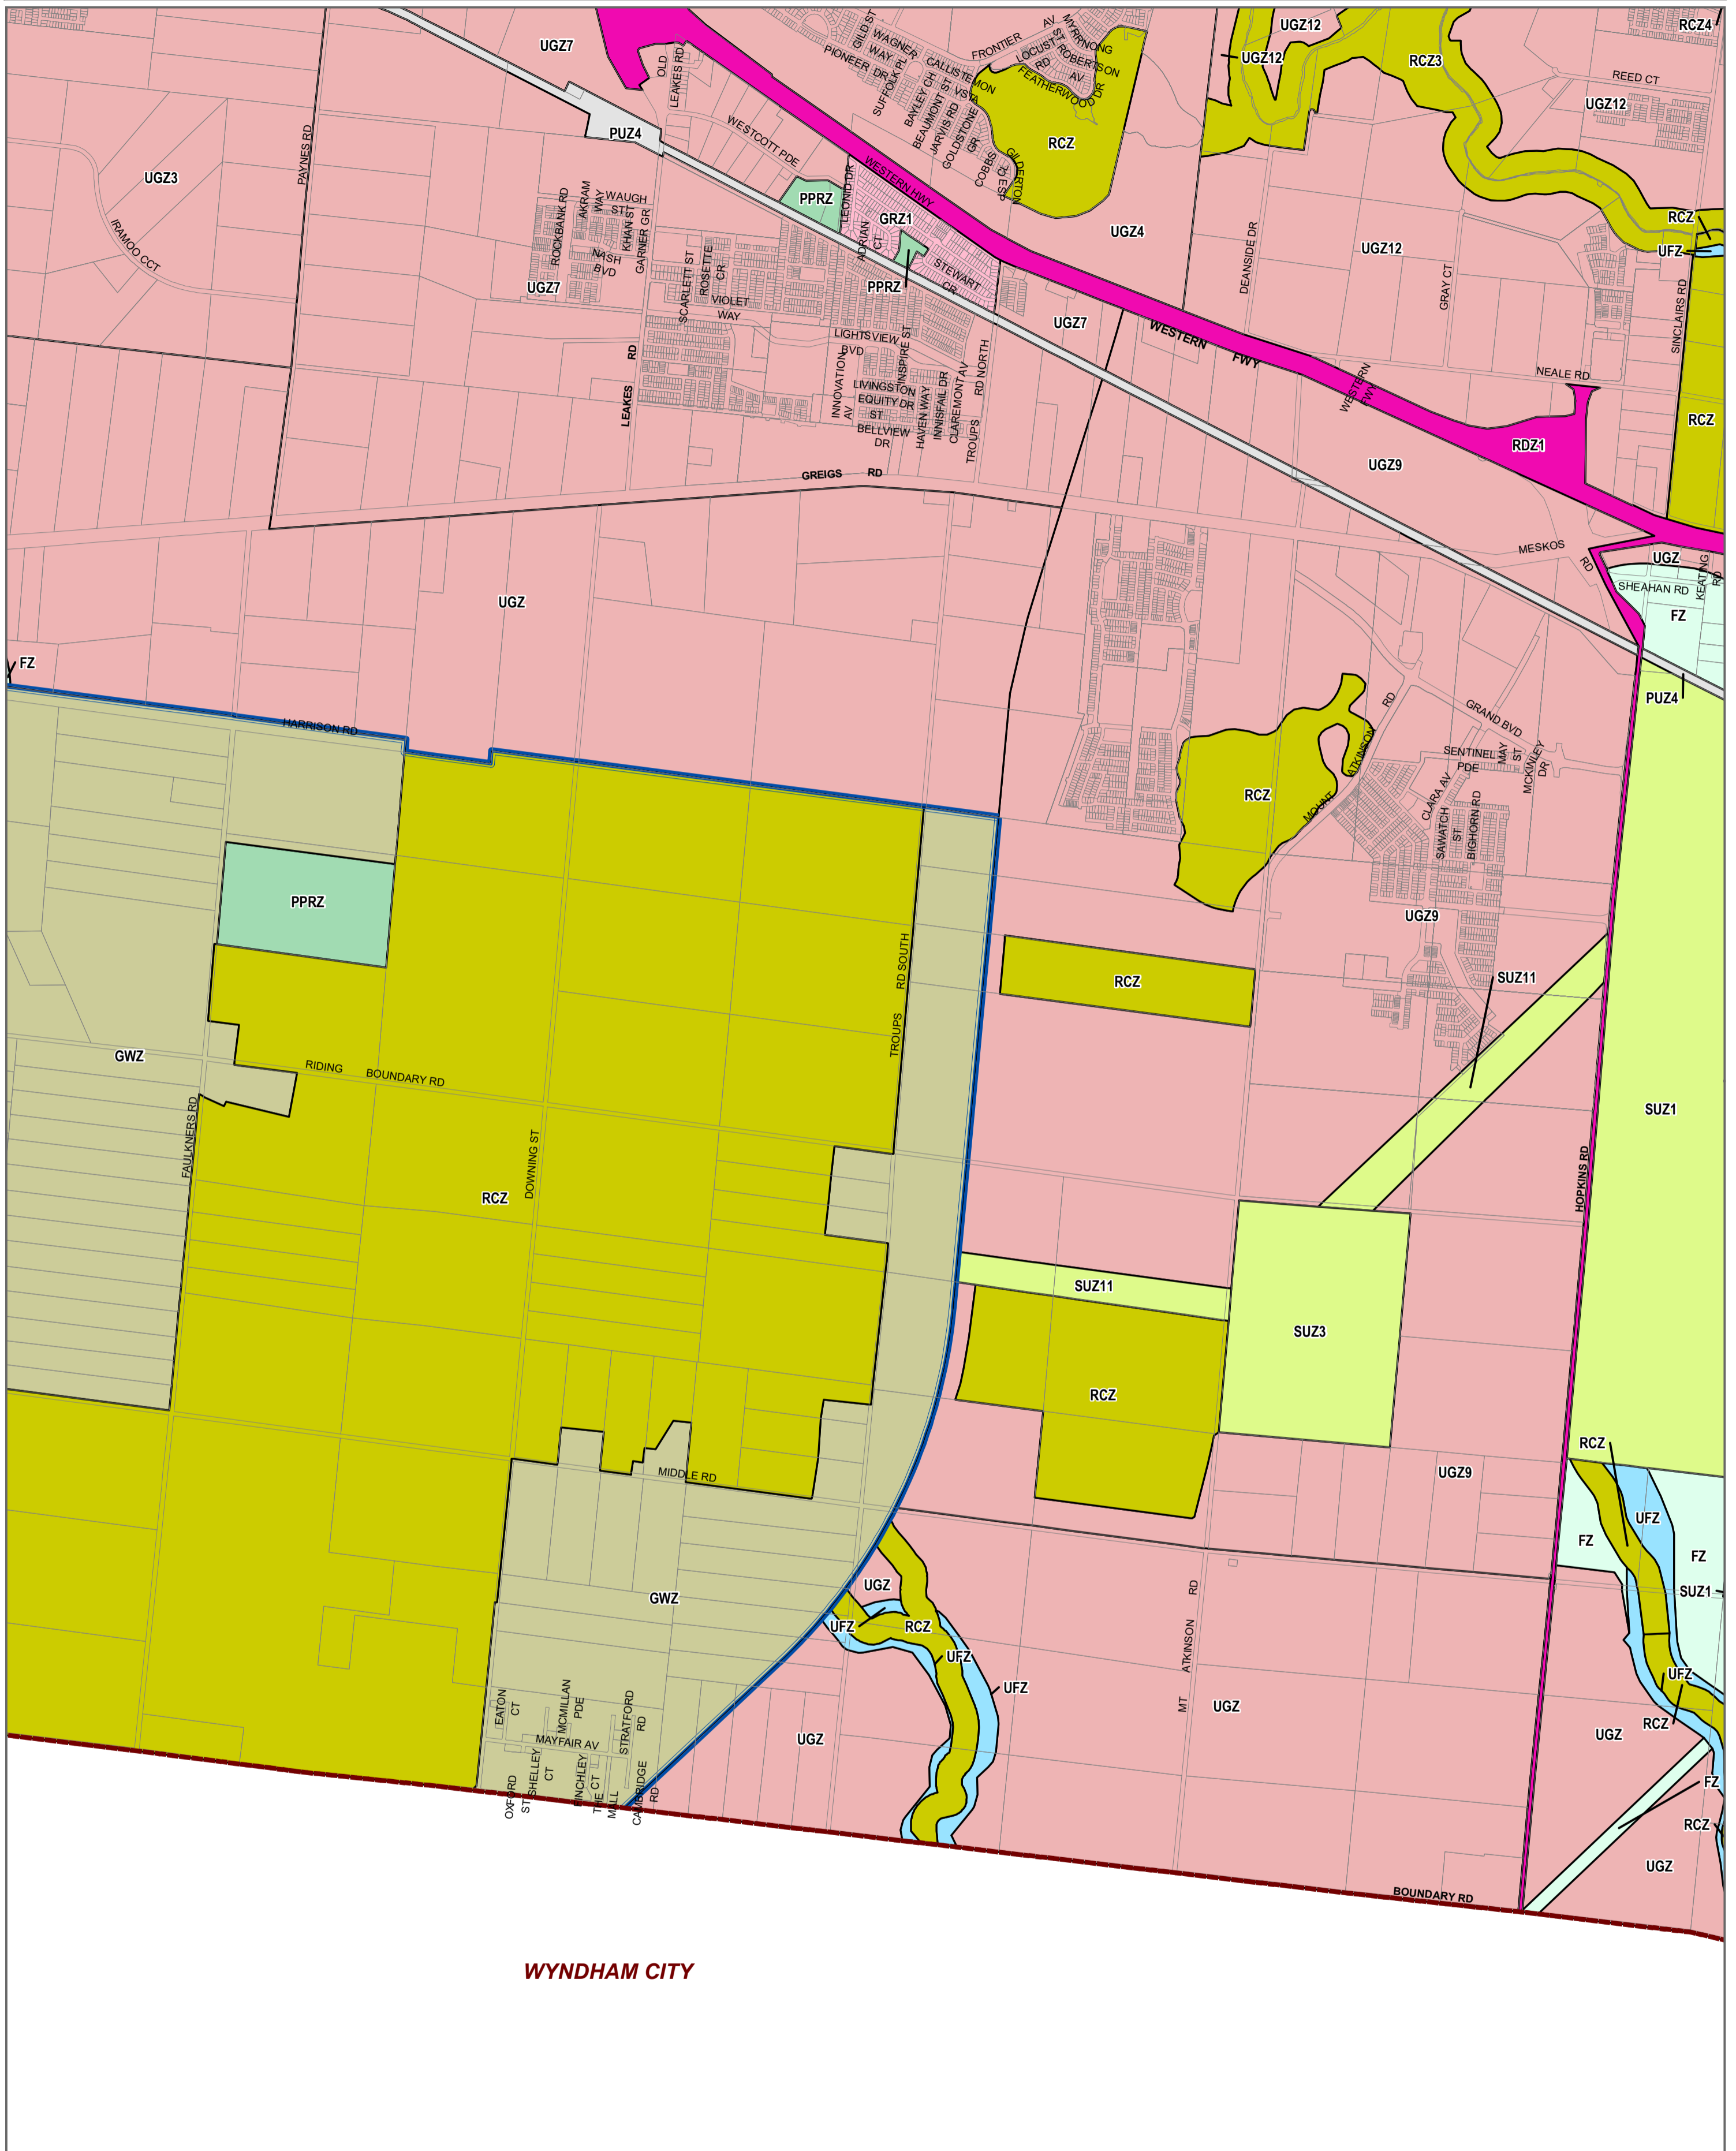

# MELTON PLANNING SCHEME - LOCAL PROVISION

**WYNDHAM CITY**

- LEGEND**
- FZ - Farming Zone
  - GRZ - General Residential Zone
  - GWZ - Green Wedge Zone
  - PPRZ - Public Park and Recreation Zone
  - PUZ4 - Public Use Zone - Transport
  - RCZ - Rural Conservation Zone
  - RDZ1 - Road Zone - Category 1
  - SUZ - Special Use Zone
  - UFZ - Urban Floodway Zone
  - UGZ - Urban Growth Zone

© The State of Victoria Department of Environment, Land, Water and Planning 2019

**NORTH**  
 Planning Group  
**AMENDMENT C203melt**  
 Printed: 15/11/2019

INDEX TO ADJOINING SCHEME MAPS