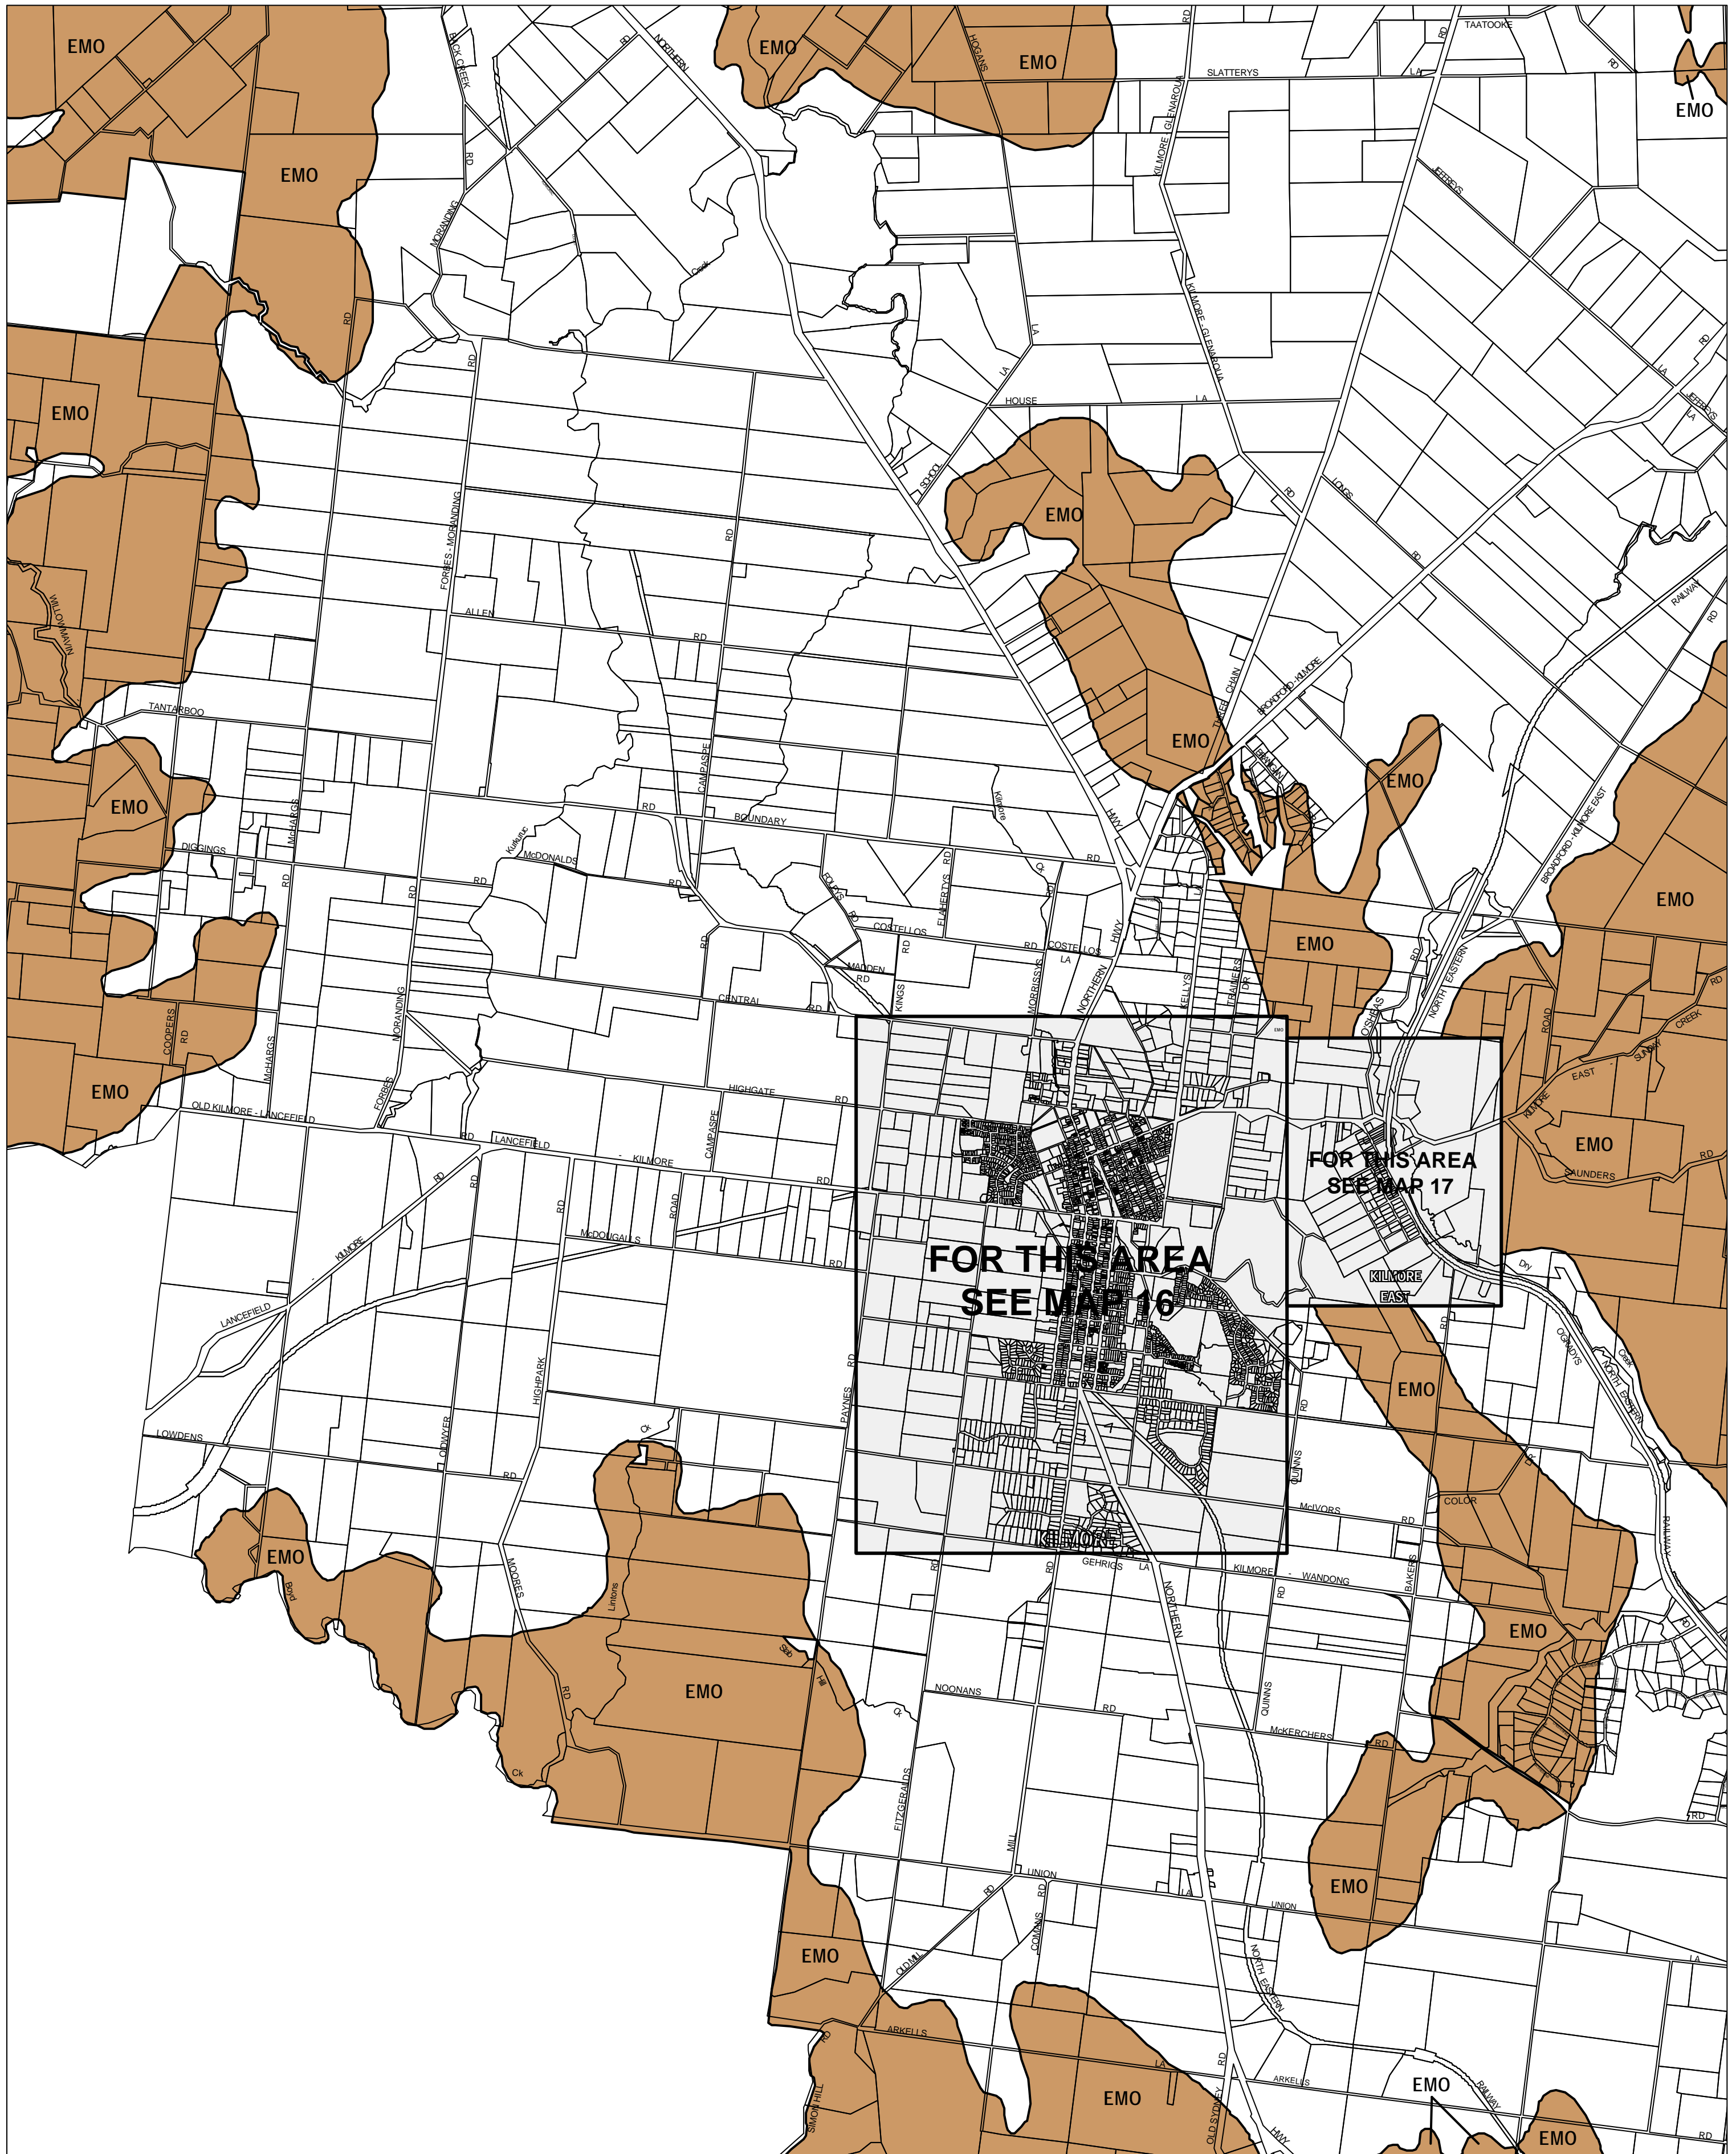

MITCHELL PLANNING SCHEME - LOCAL PROVISION

Overlays
Erosion Management Overlay

AUSTRALIAN MAP GRID ZONE 55

Printed: 15/10/2009

AMENDMENT C39