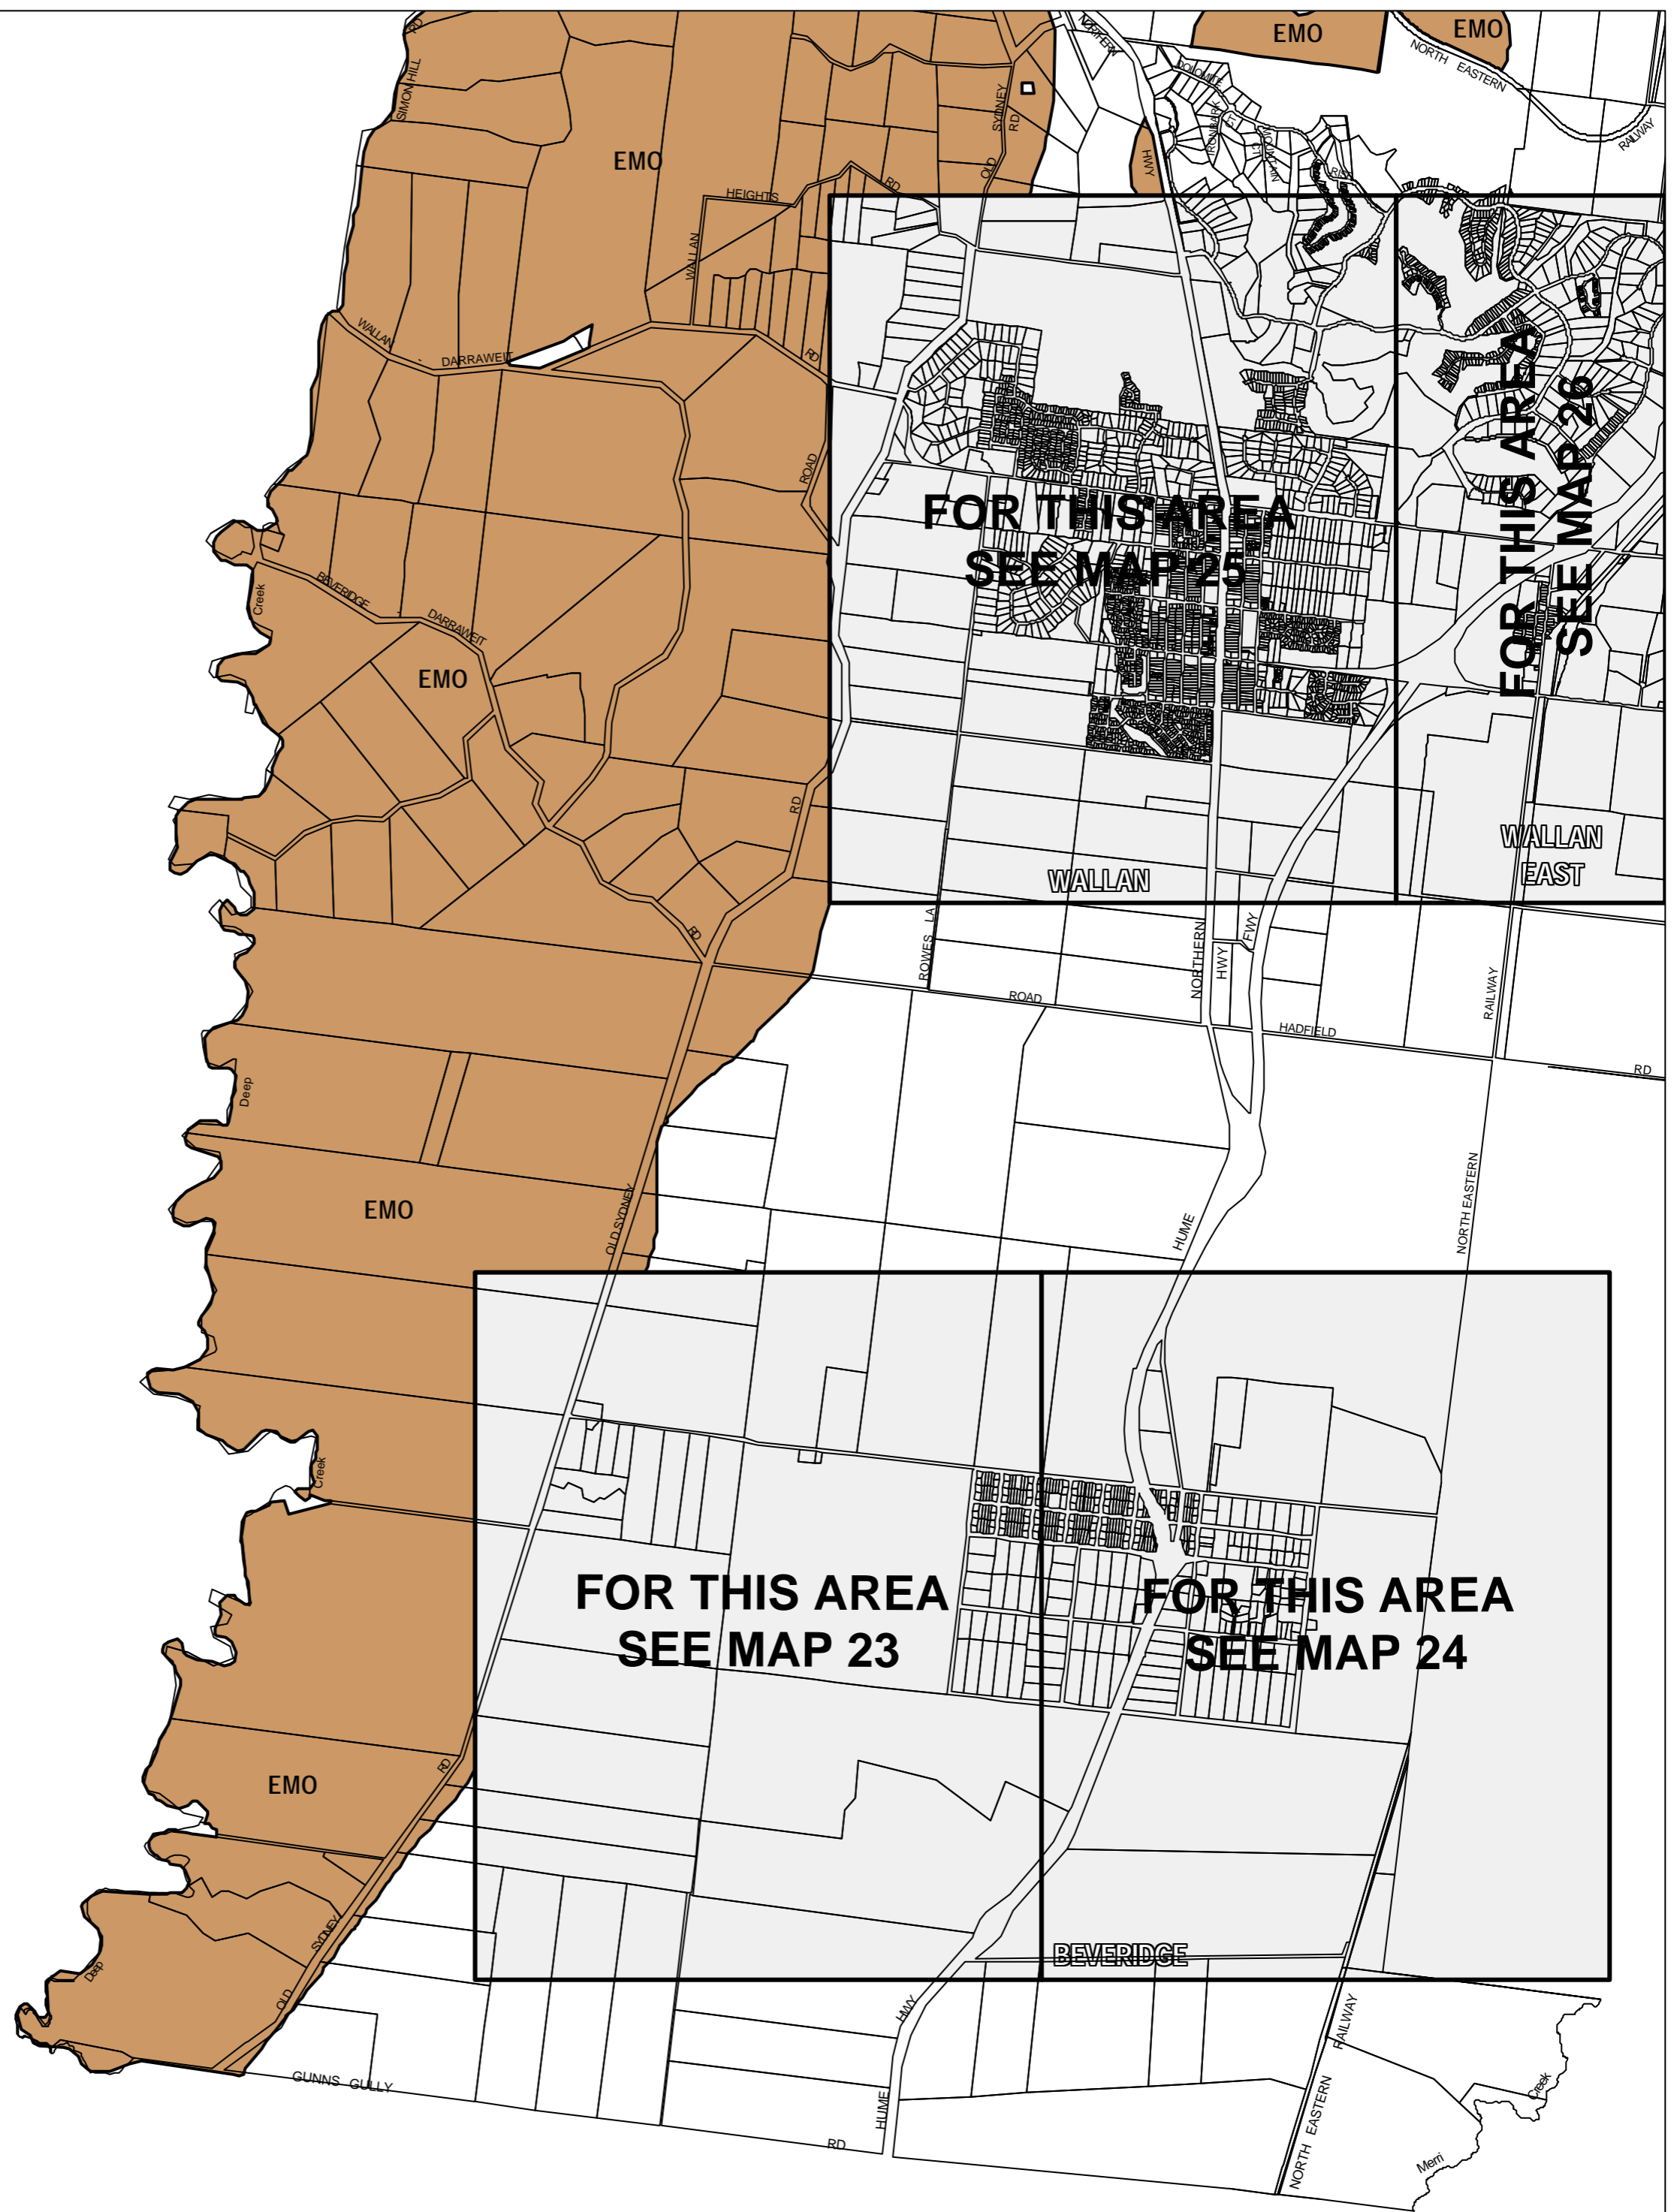

MITCHELL PLANNING SCHEME - LOCAL PROVISION

Overlays

EMO Erosion Management Overlay

AUSTRALIAN MAP GRID ZONE 55

Printed: 15/10/2009

AMENDMENT C39