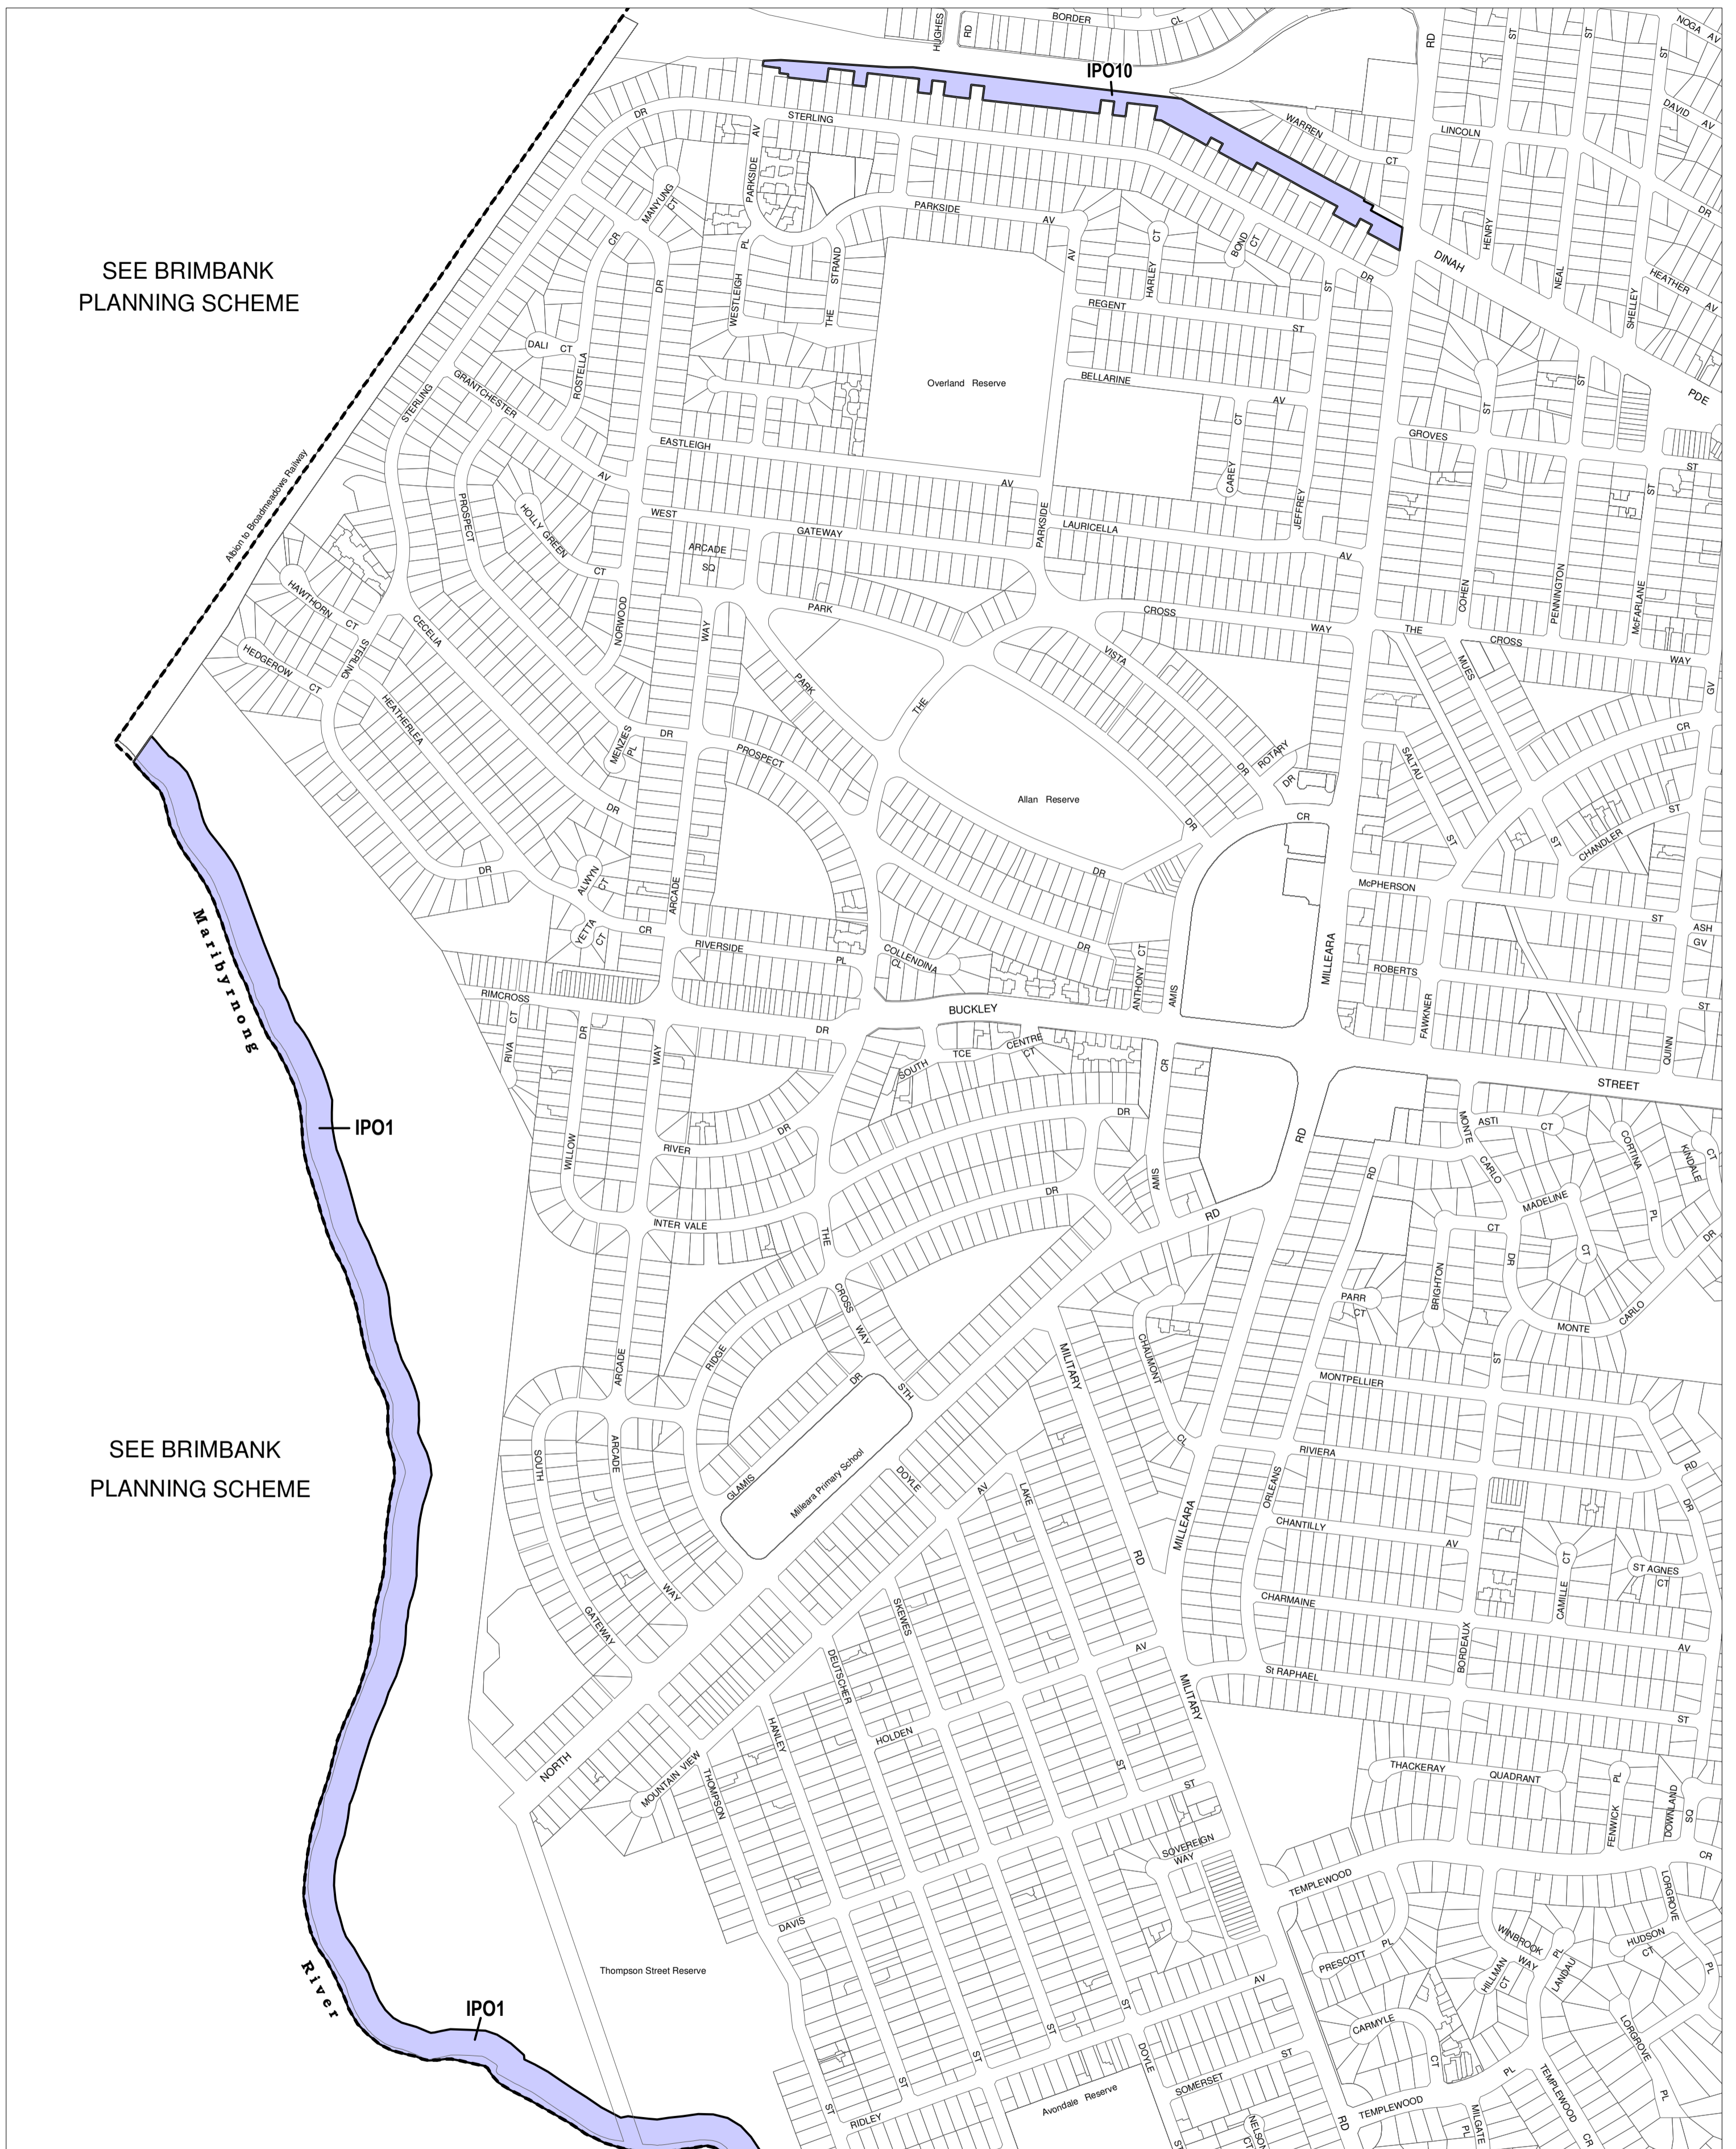

MOONEE VALLEY PLANNING SCHEME - LOCAL PROVISION

SEE BRIMBANK
PLANNING SCHEME

SEE BRIMBANK
PLANNING SCHEME

Printed: 29/8/2011

AMENDMENT C97