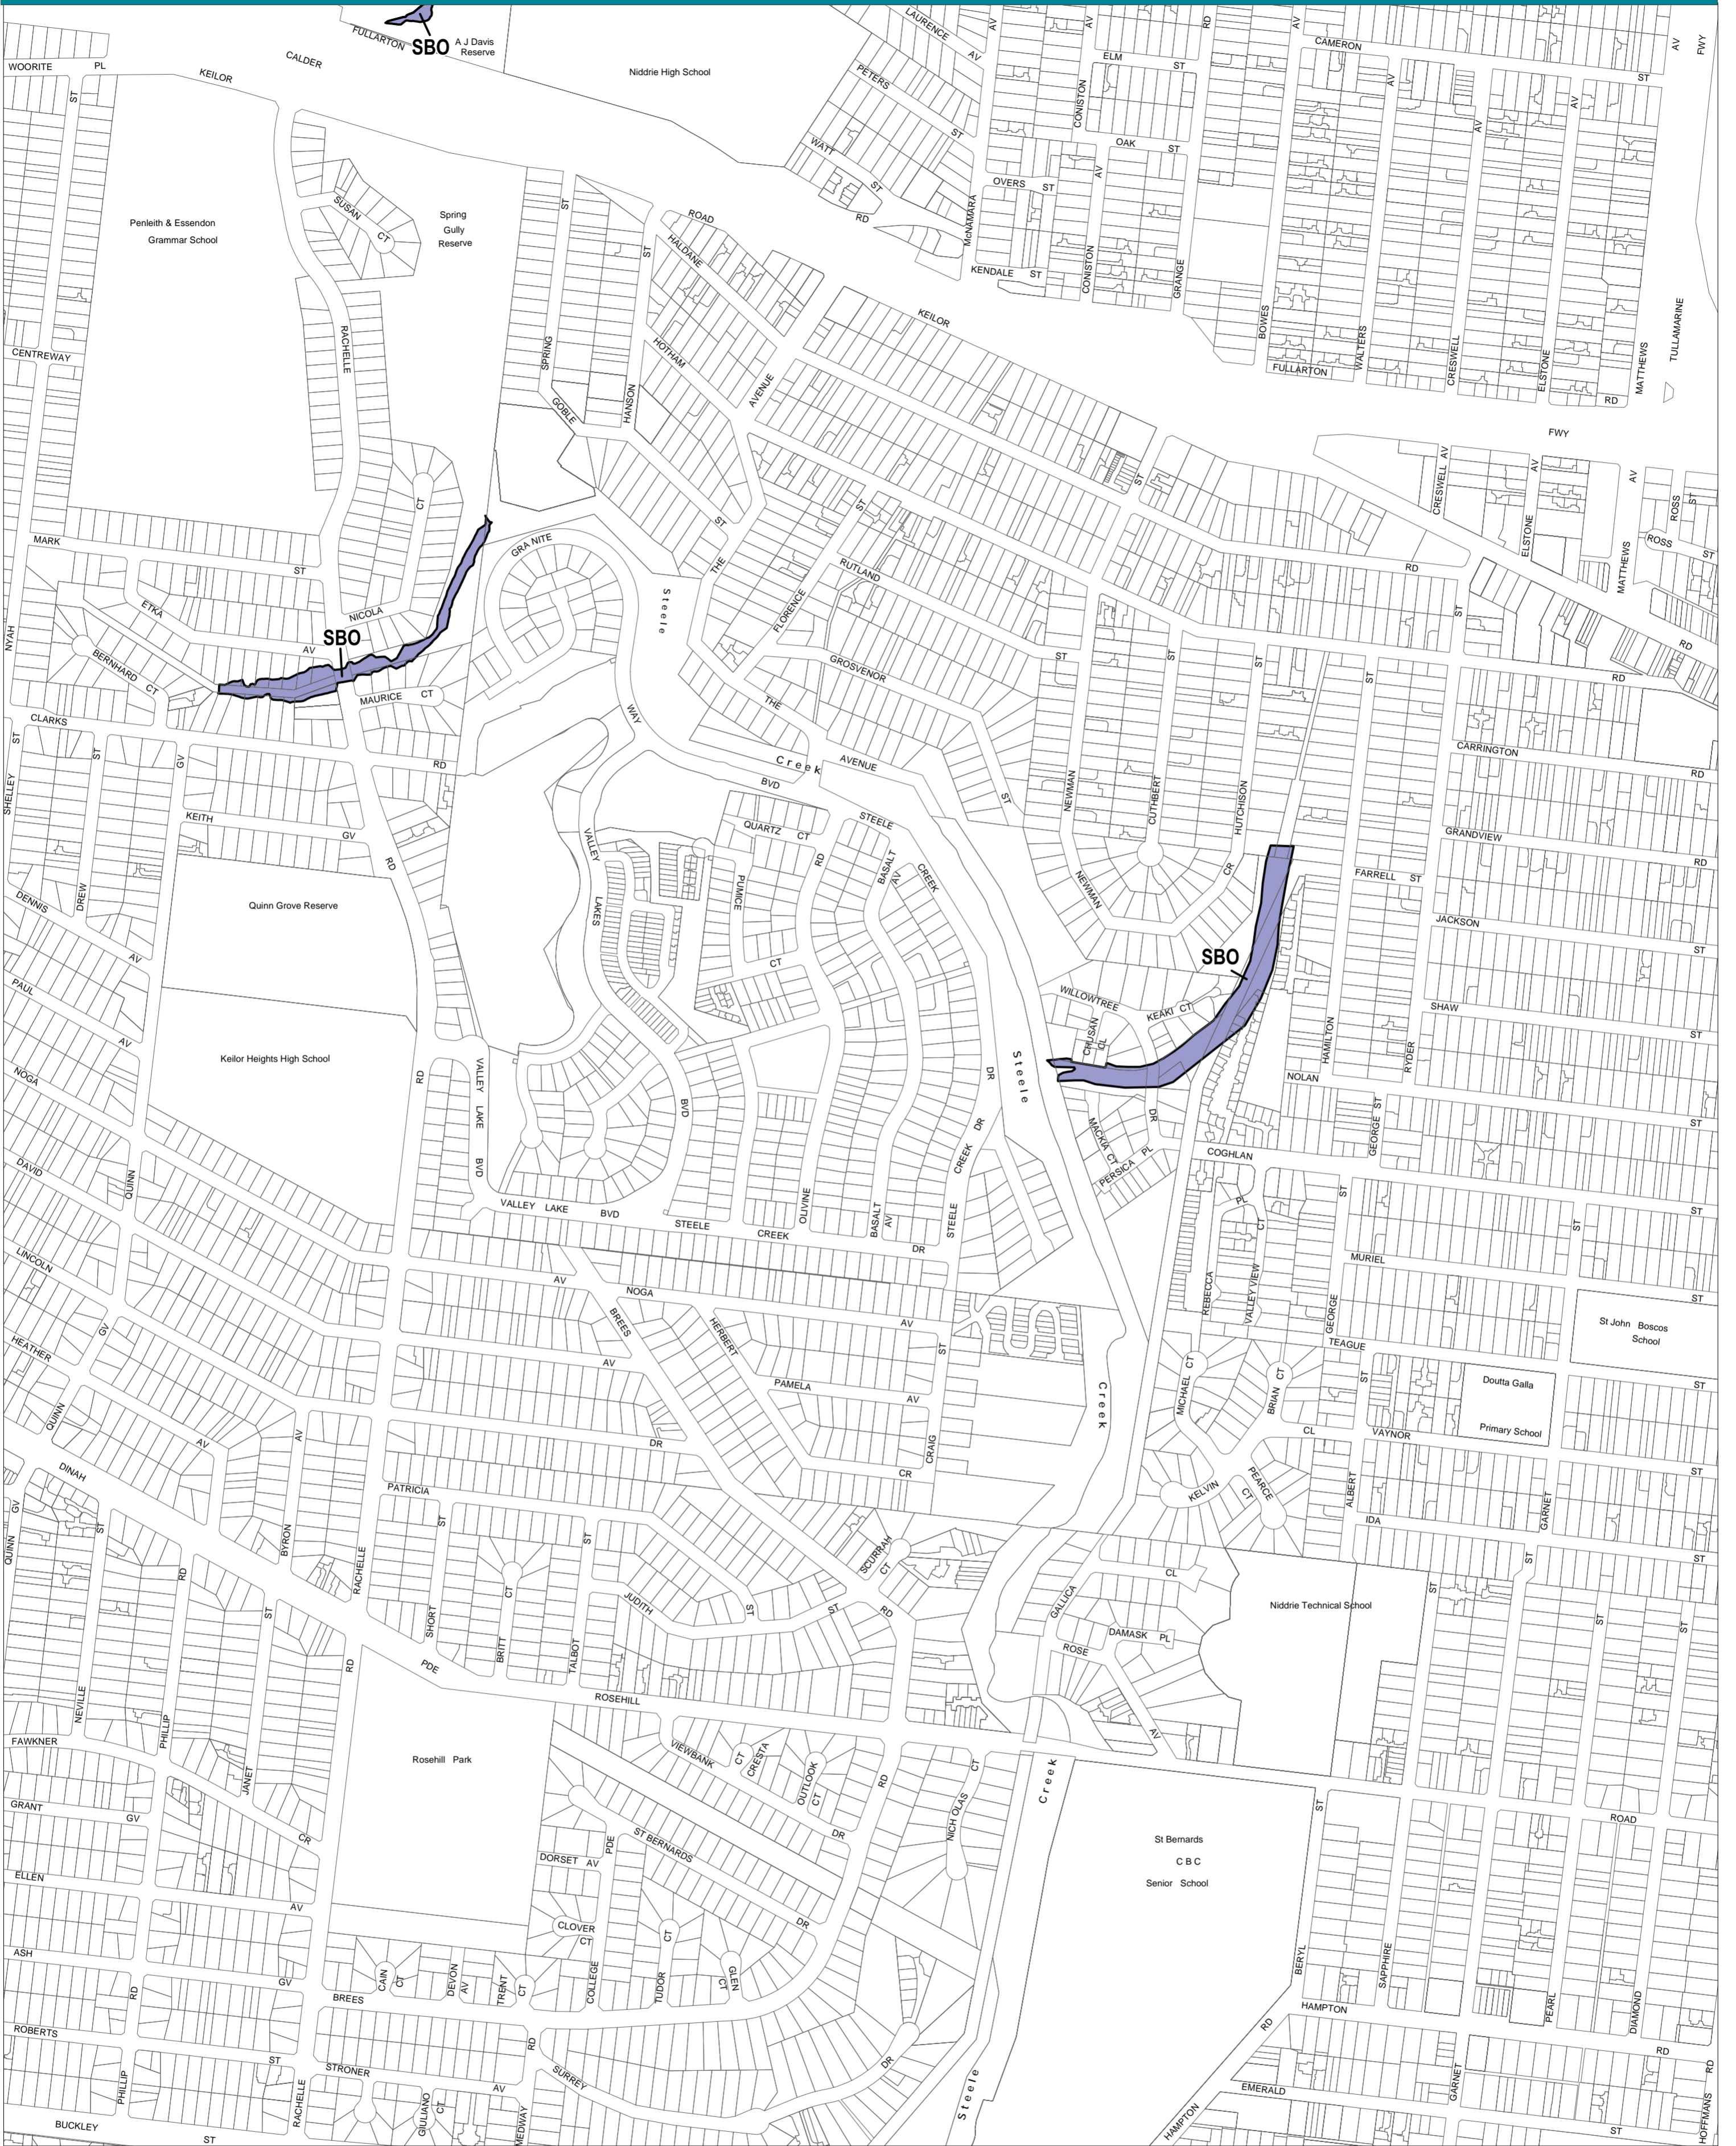

MOONEE VALLEY PLANNING SCHEME - LOCAL PROVISION

Overlays
SBO Special Building Overlay

AUSTRALIAN MAP GRID ZONE 55

PREPARED BY: Planning Mapping Services

Environment,
Land, Water
and Planning

Printed: 29/7/2016

AMENDMENT C151