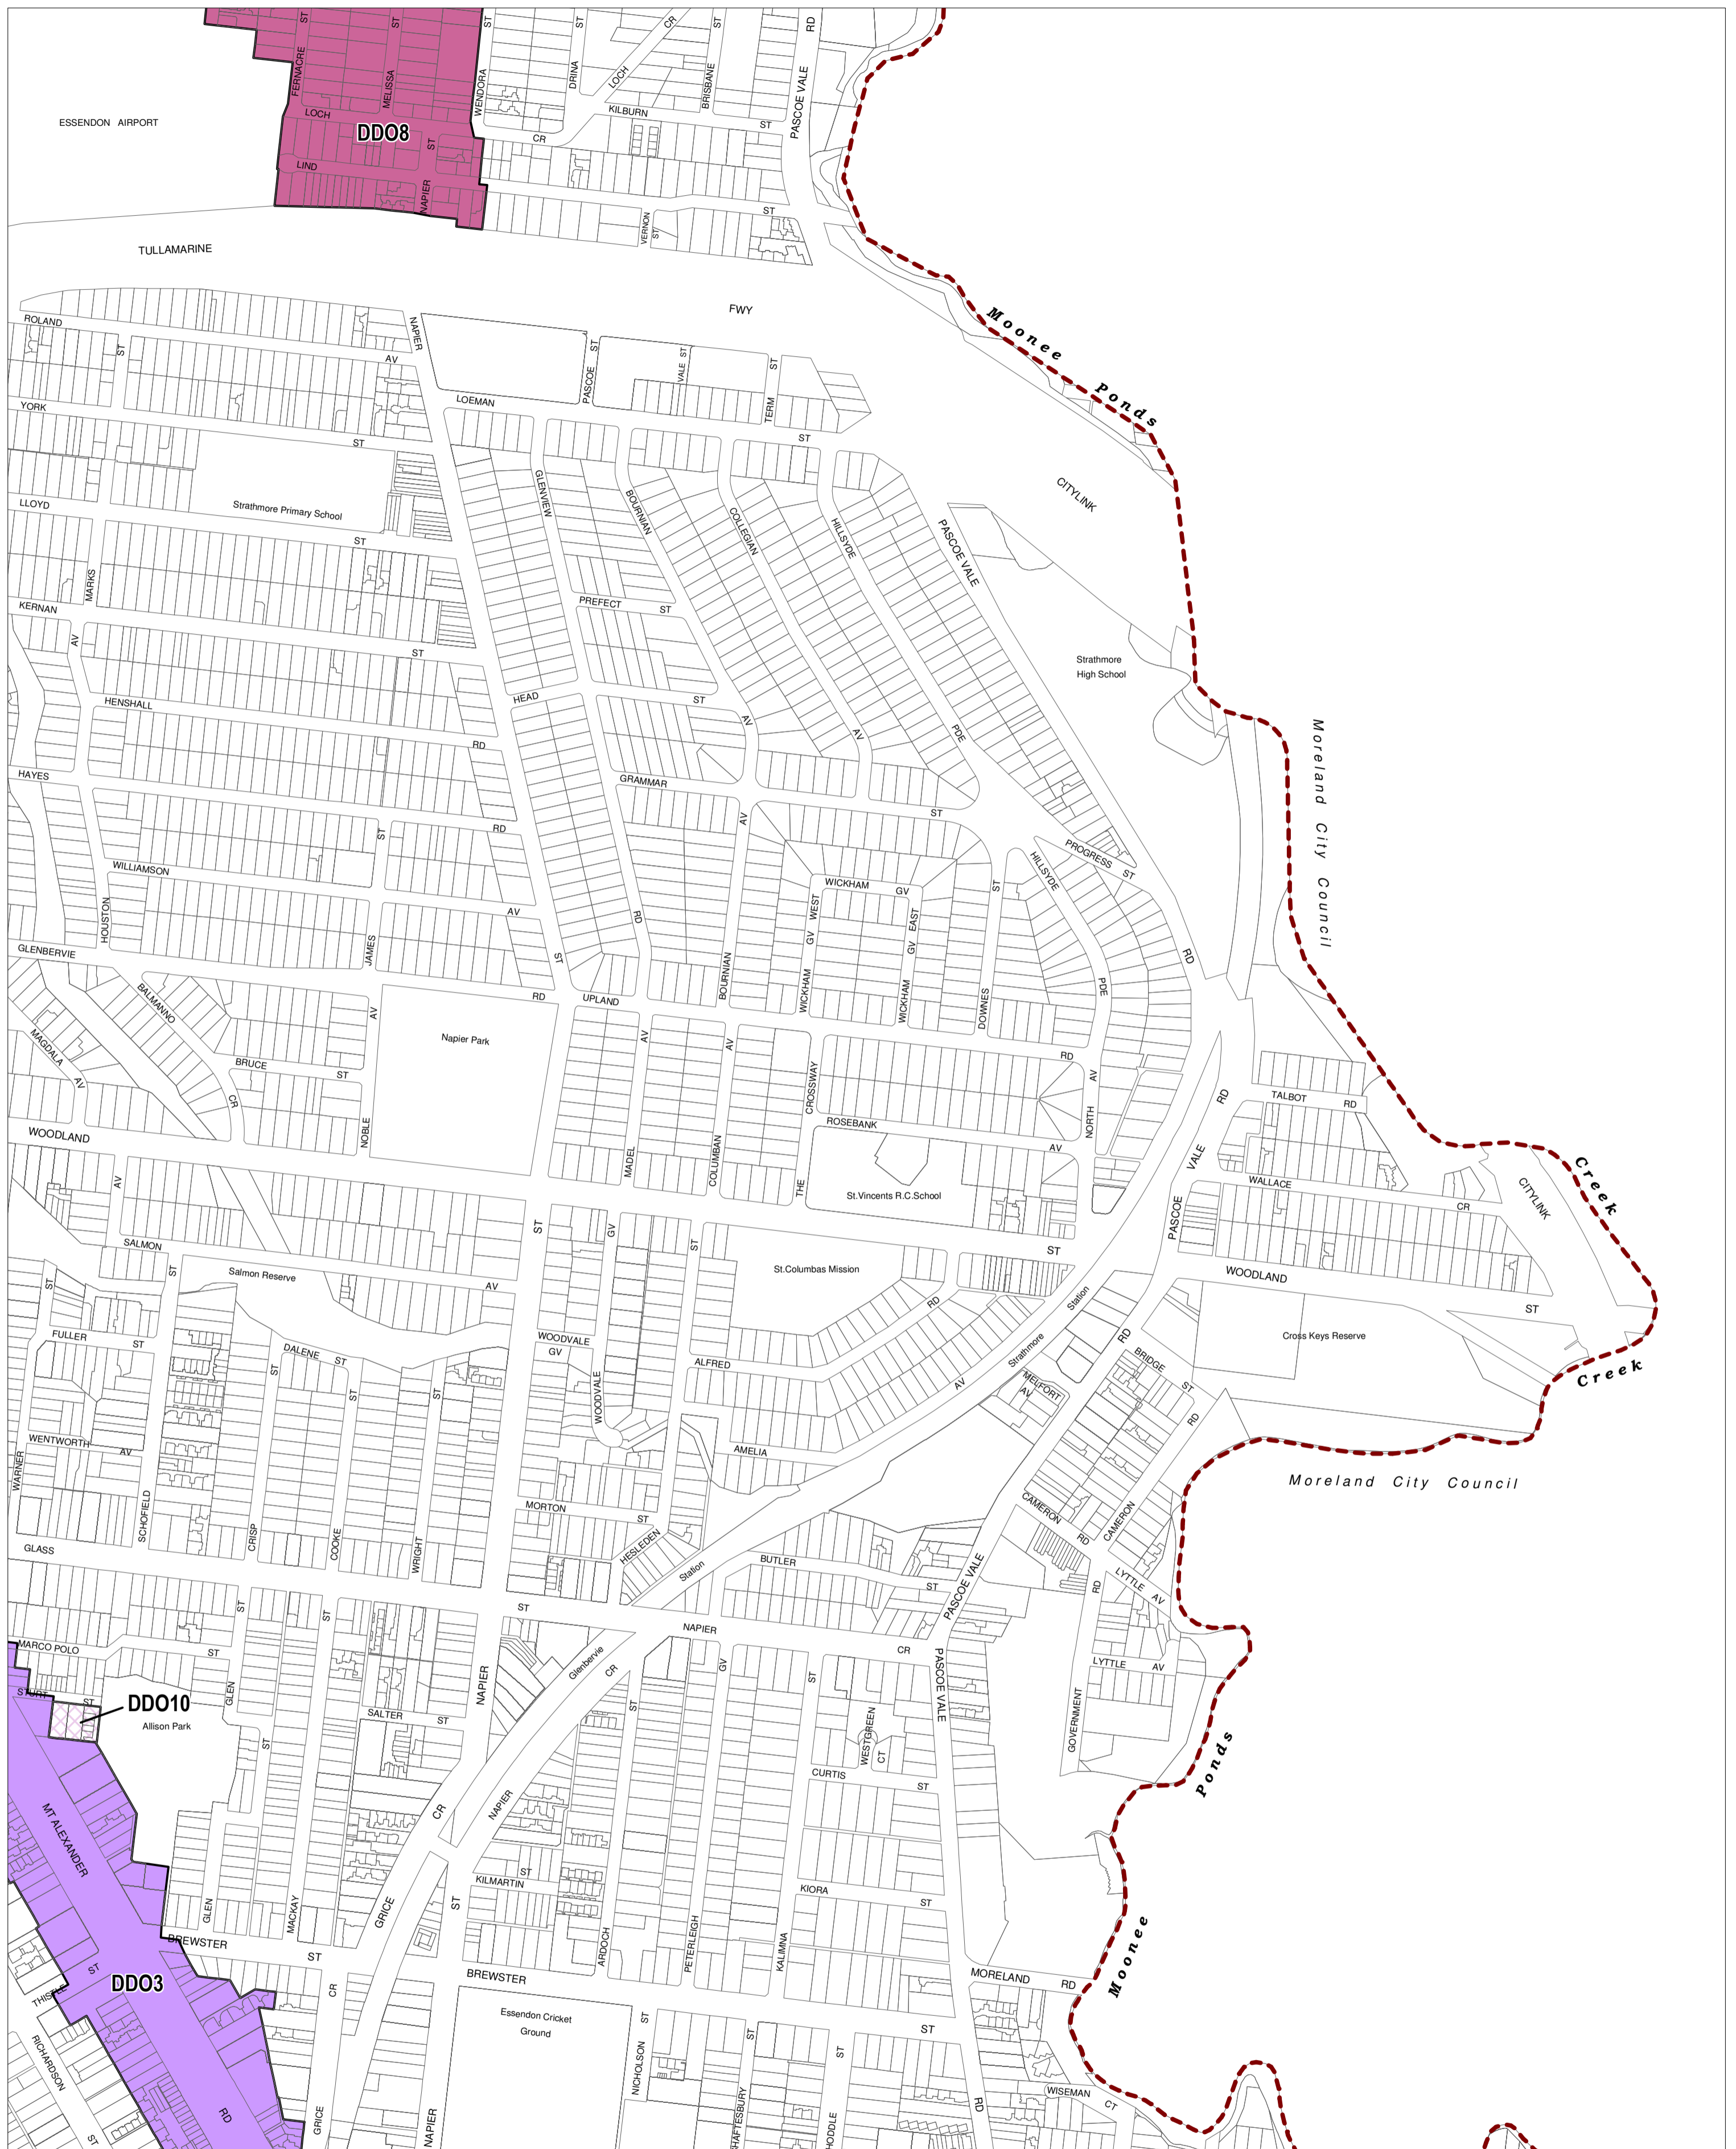

MOONEE VALLEY PLANNING SCHEME - LOCAL PROVISION

Overlays

- DDO8 Design And Development Overlay - Schedule 8
- DDO10 Design And Development Overlay - Schedule 10
- DDO3 Design And Development Overlay - Schedule 3

100 0 100 200 300 400 500 m
AUSTRALIAN MAP GRID ZONE 55

INDEX TO ADJOINING METRIC SERIES MAP

1	2	3	4
5	6	7	8
9	10	11	12
13	14	15	16

Printed: 18/5/2015

AMENDMENT C139