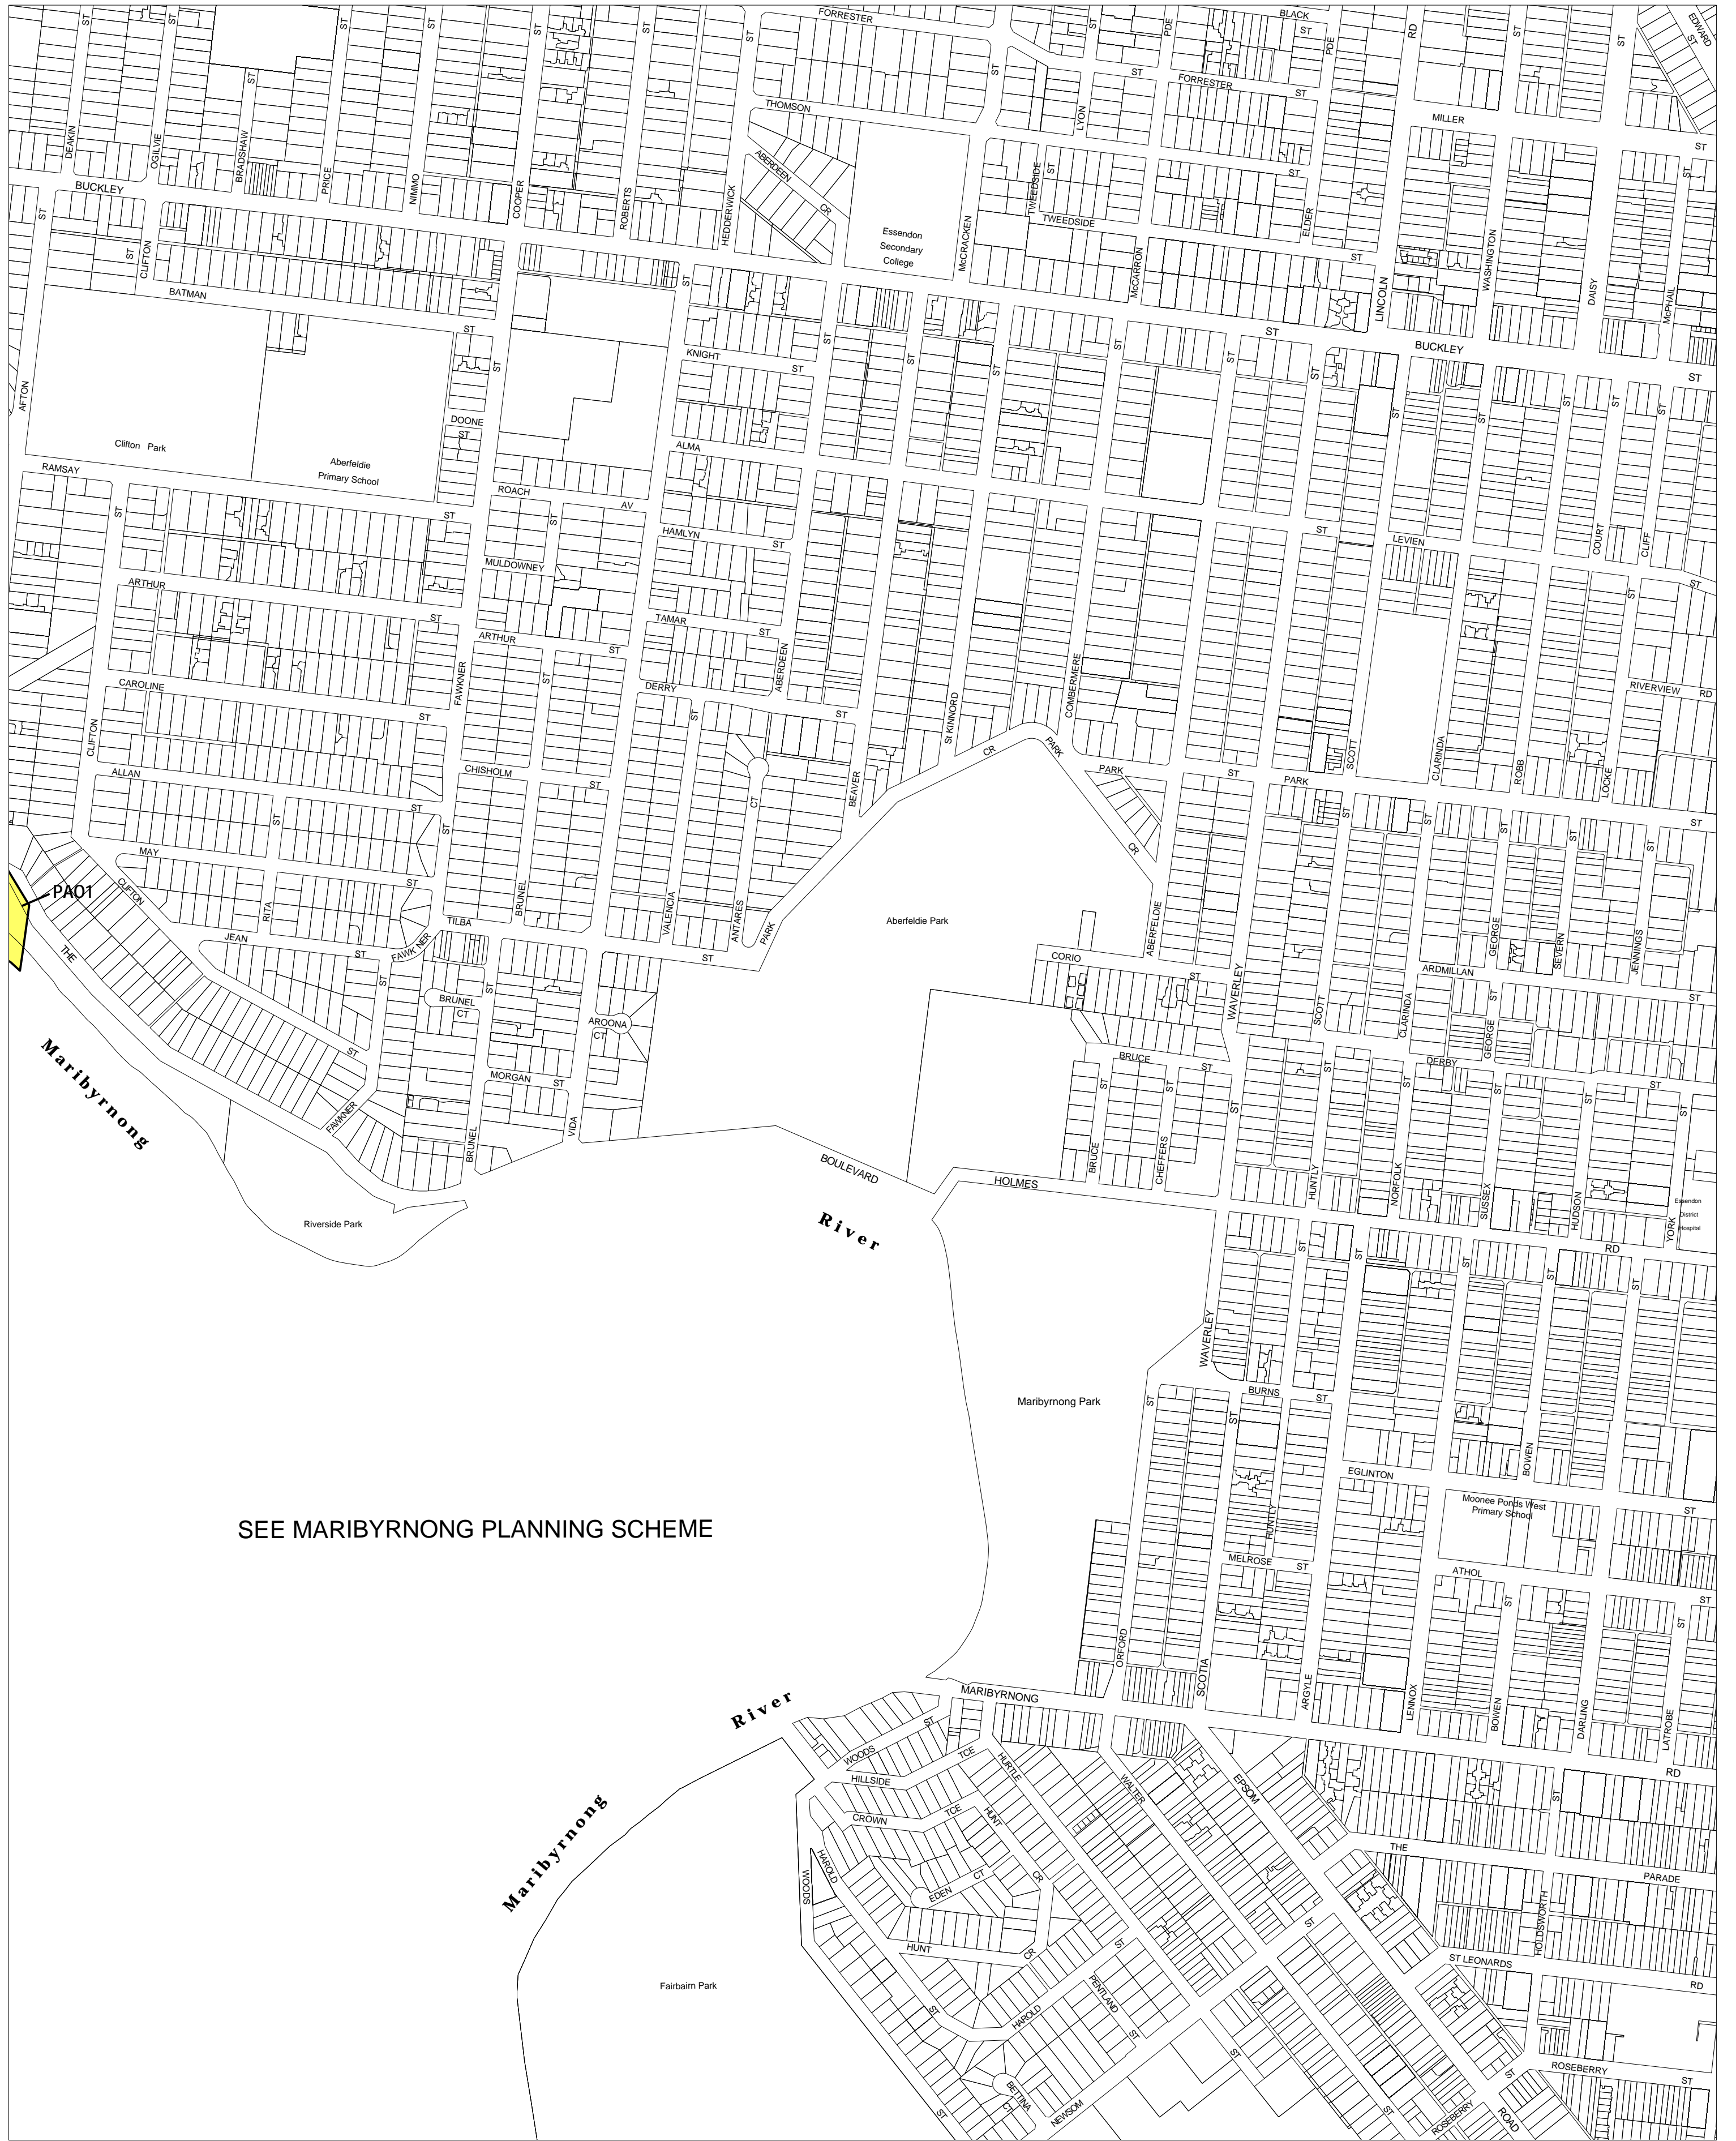

MOONEE VALLEY PLANNING SCHEME - LOCAL PROVISION

SEE MARIBYRNONG PLANNING SCHEME

Overlays
PA01 Public Acquisition Overlay 1

AUSTRALIAN MAP GRID ZONE 55

INDEX TO ADJOINING METRIC SERIES MAP

Printed: 4/6/2007