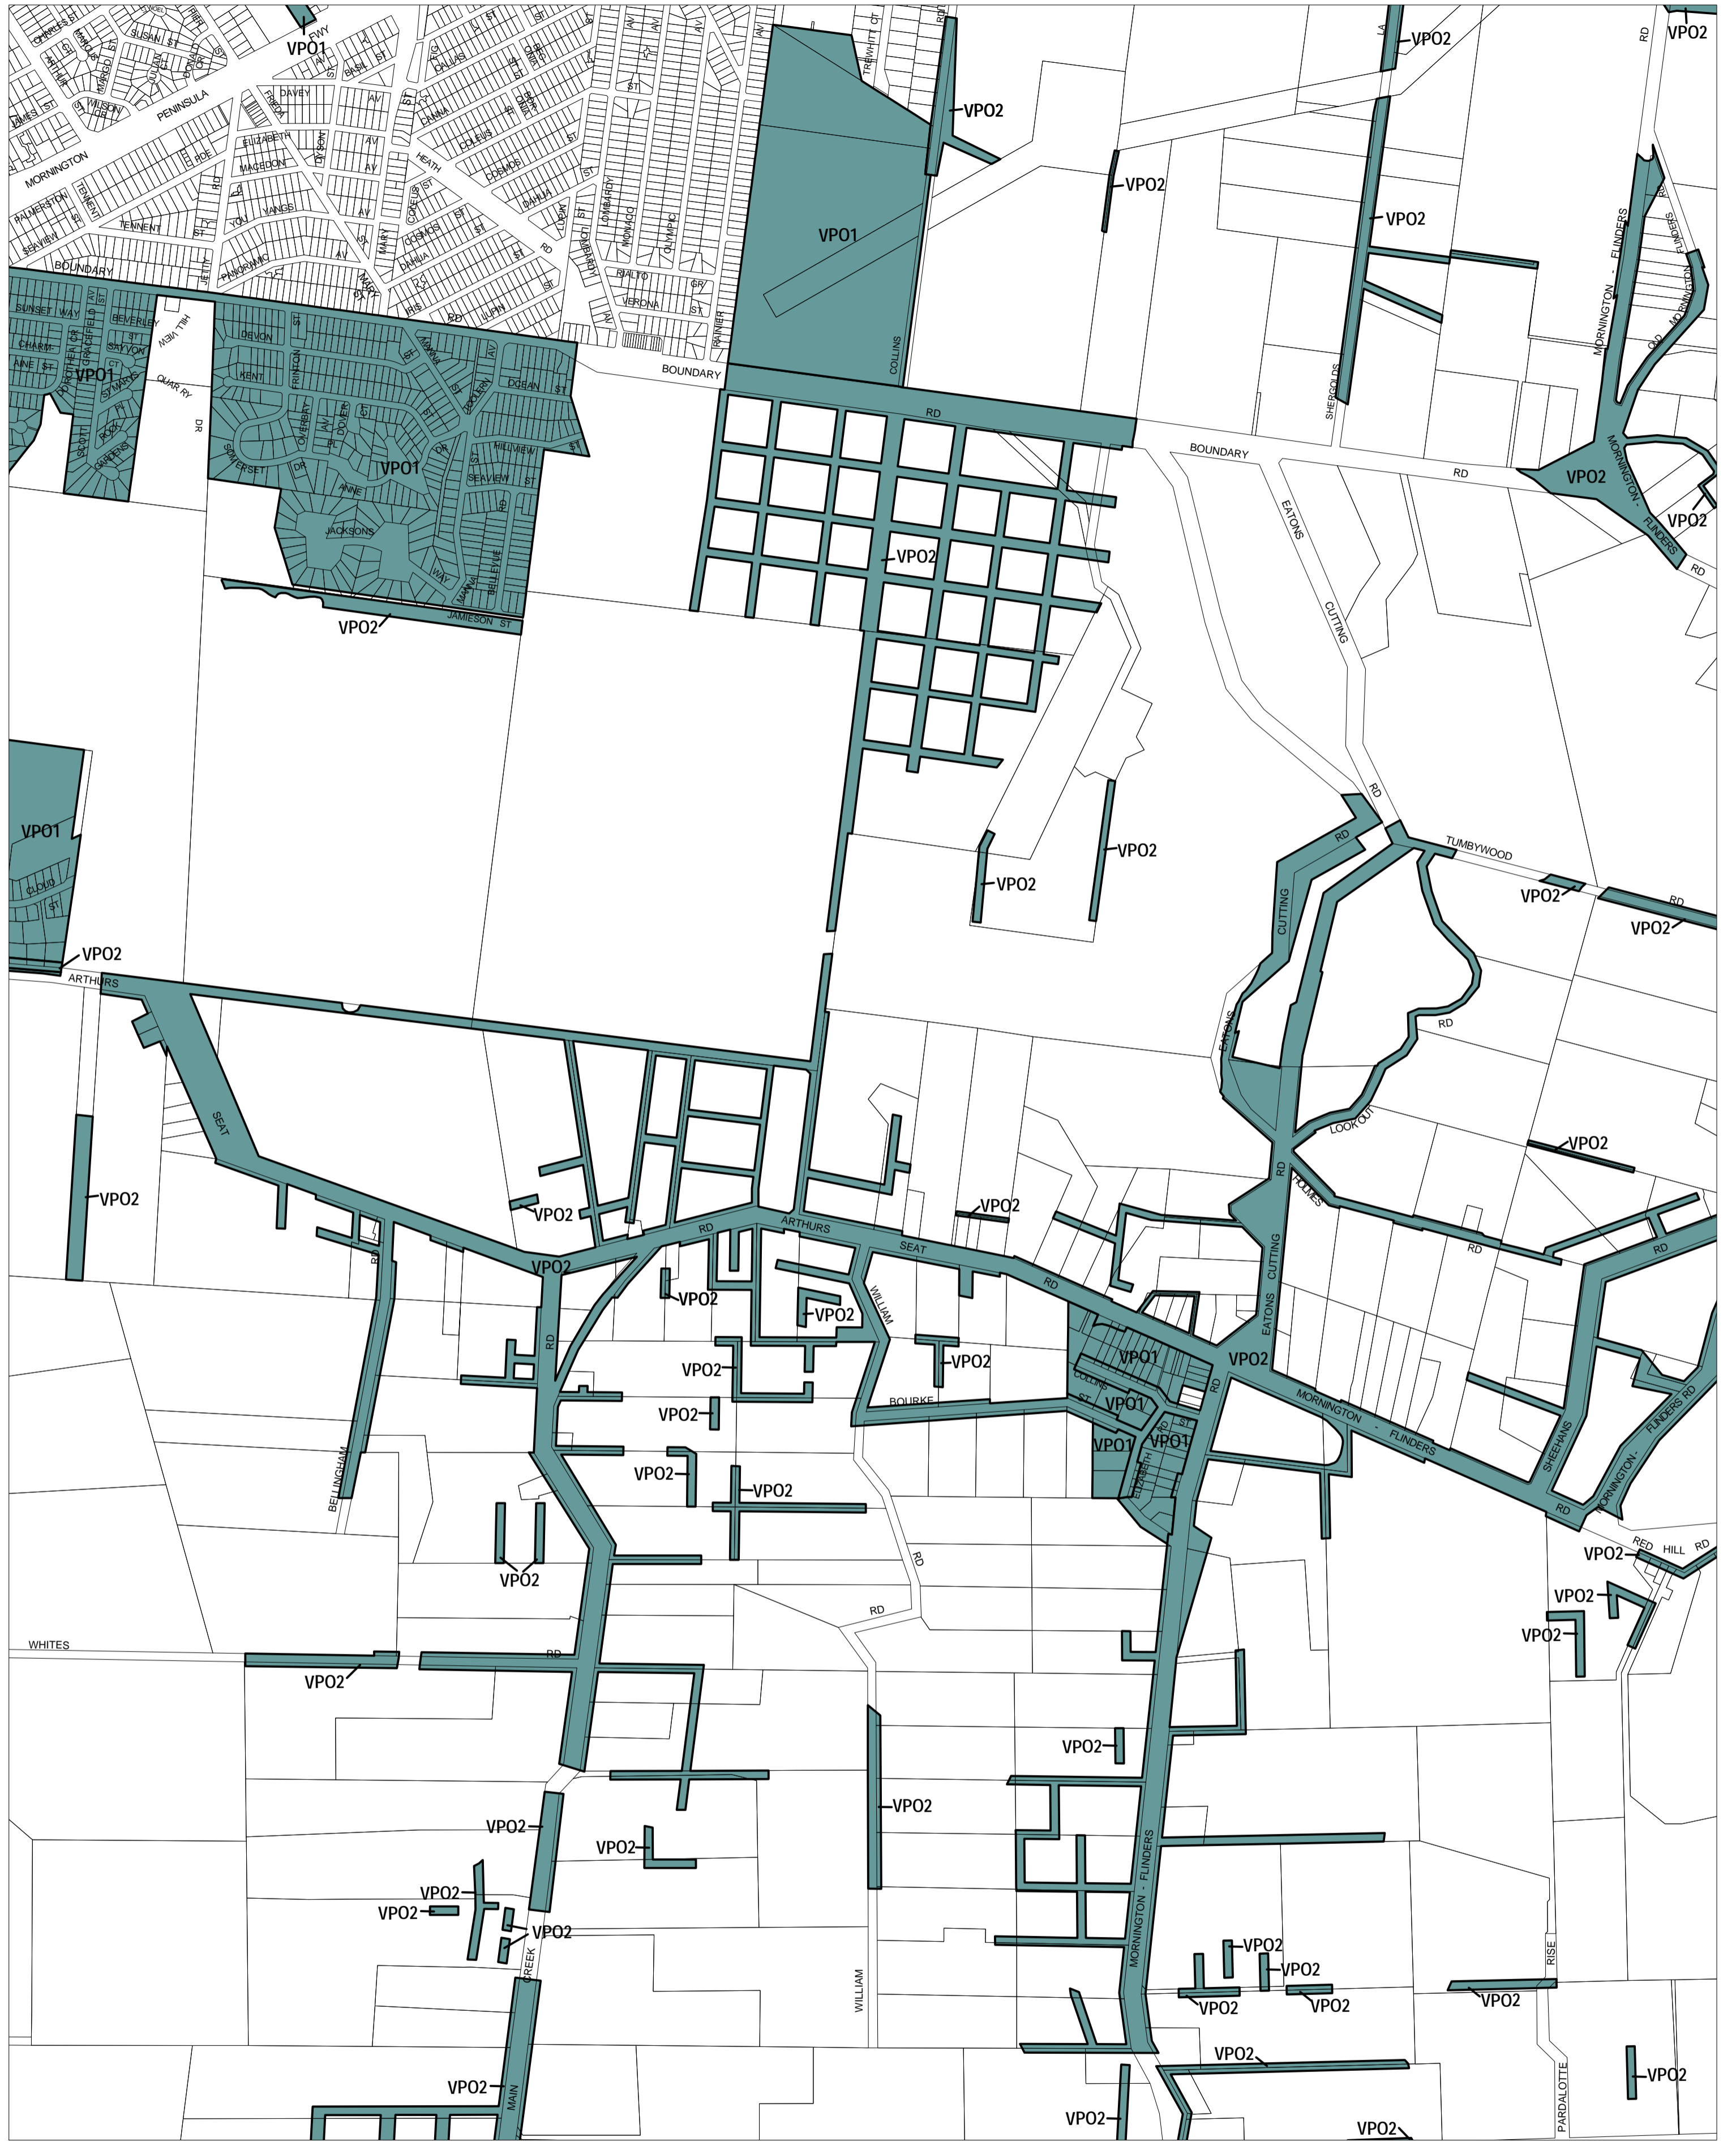

MORNINGTON PENINSULA PLANNING SCHEME - LOCAL PROVISION

Overlays

- VPO1 Vegetation Protection Overlay - Schedule 1
- VPO2 Vegetation Protection Overlay - Schedule 2

200 0 200 400 600 800 1000 m
AUSTRALIAN MAP GRID ZONE 55

Printed: 31/8/2007

AMENDMENT C40 PT.1