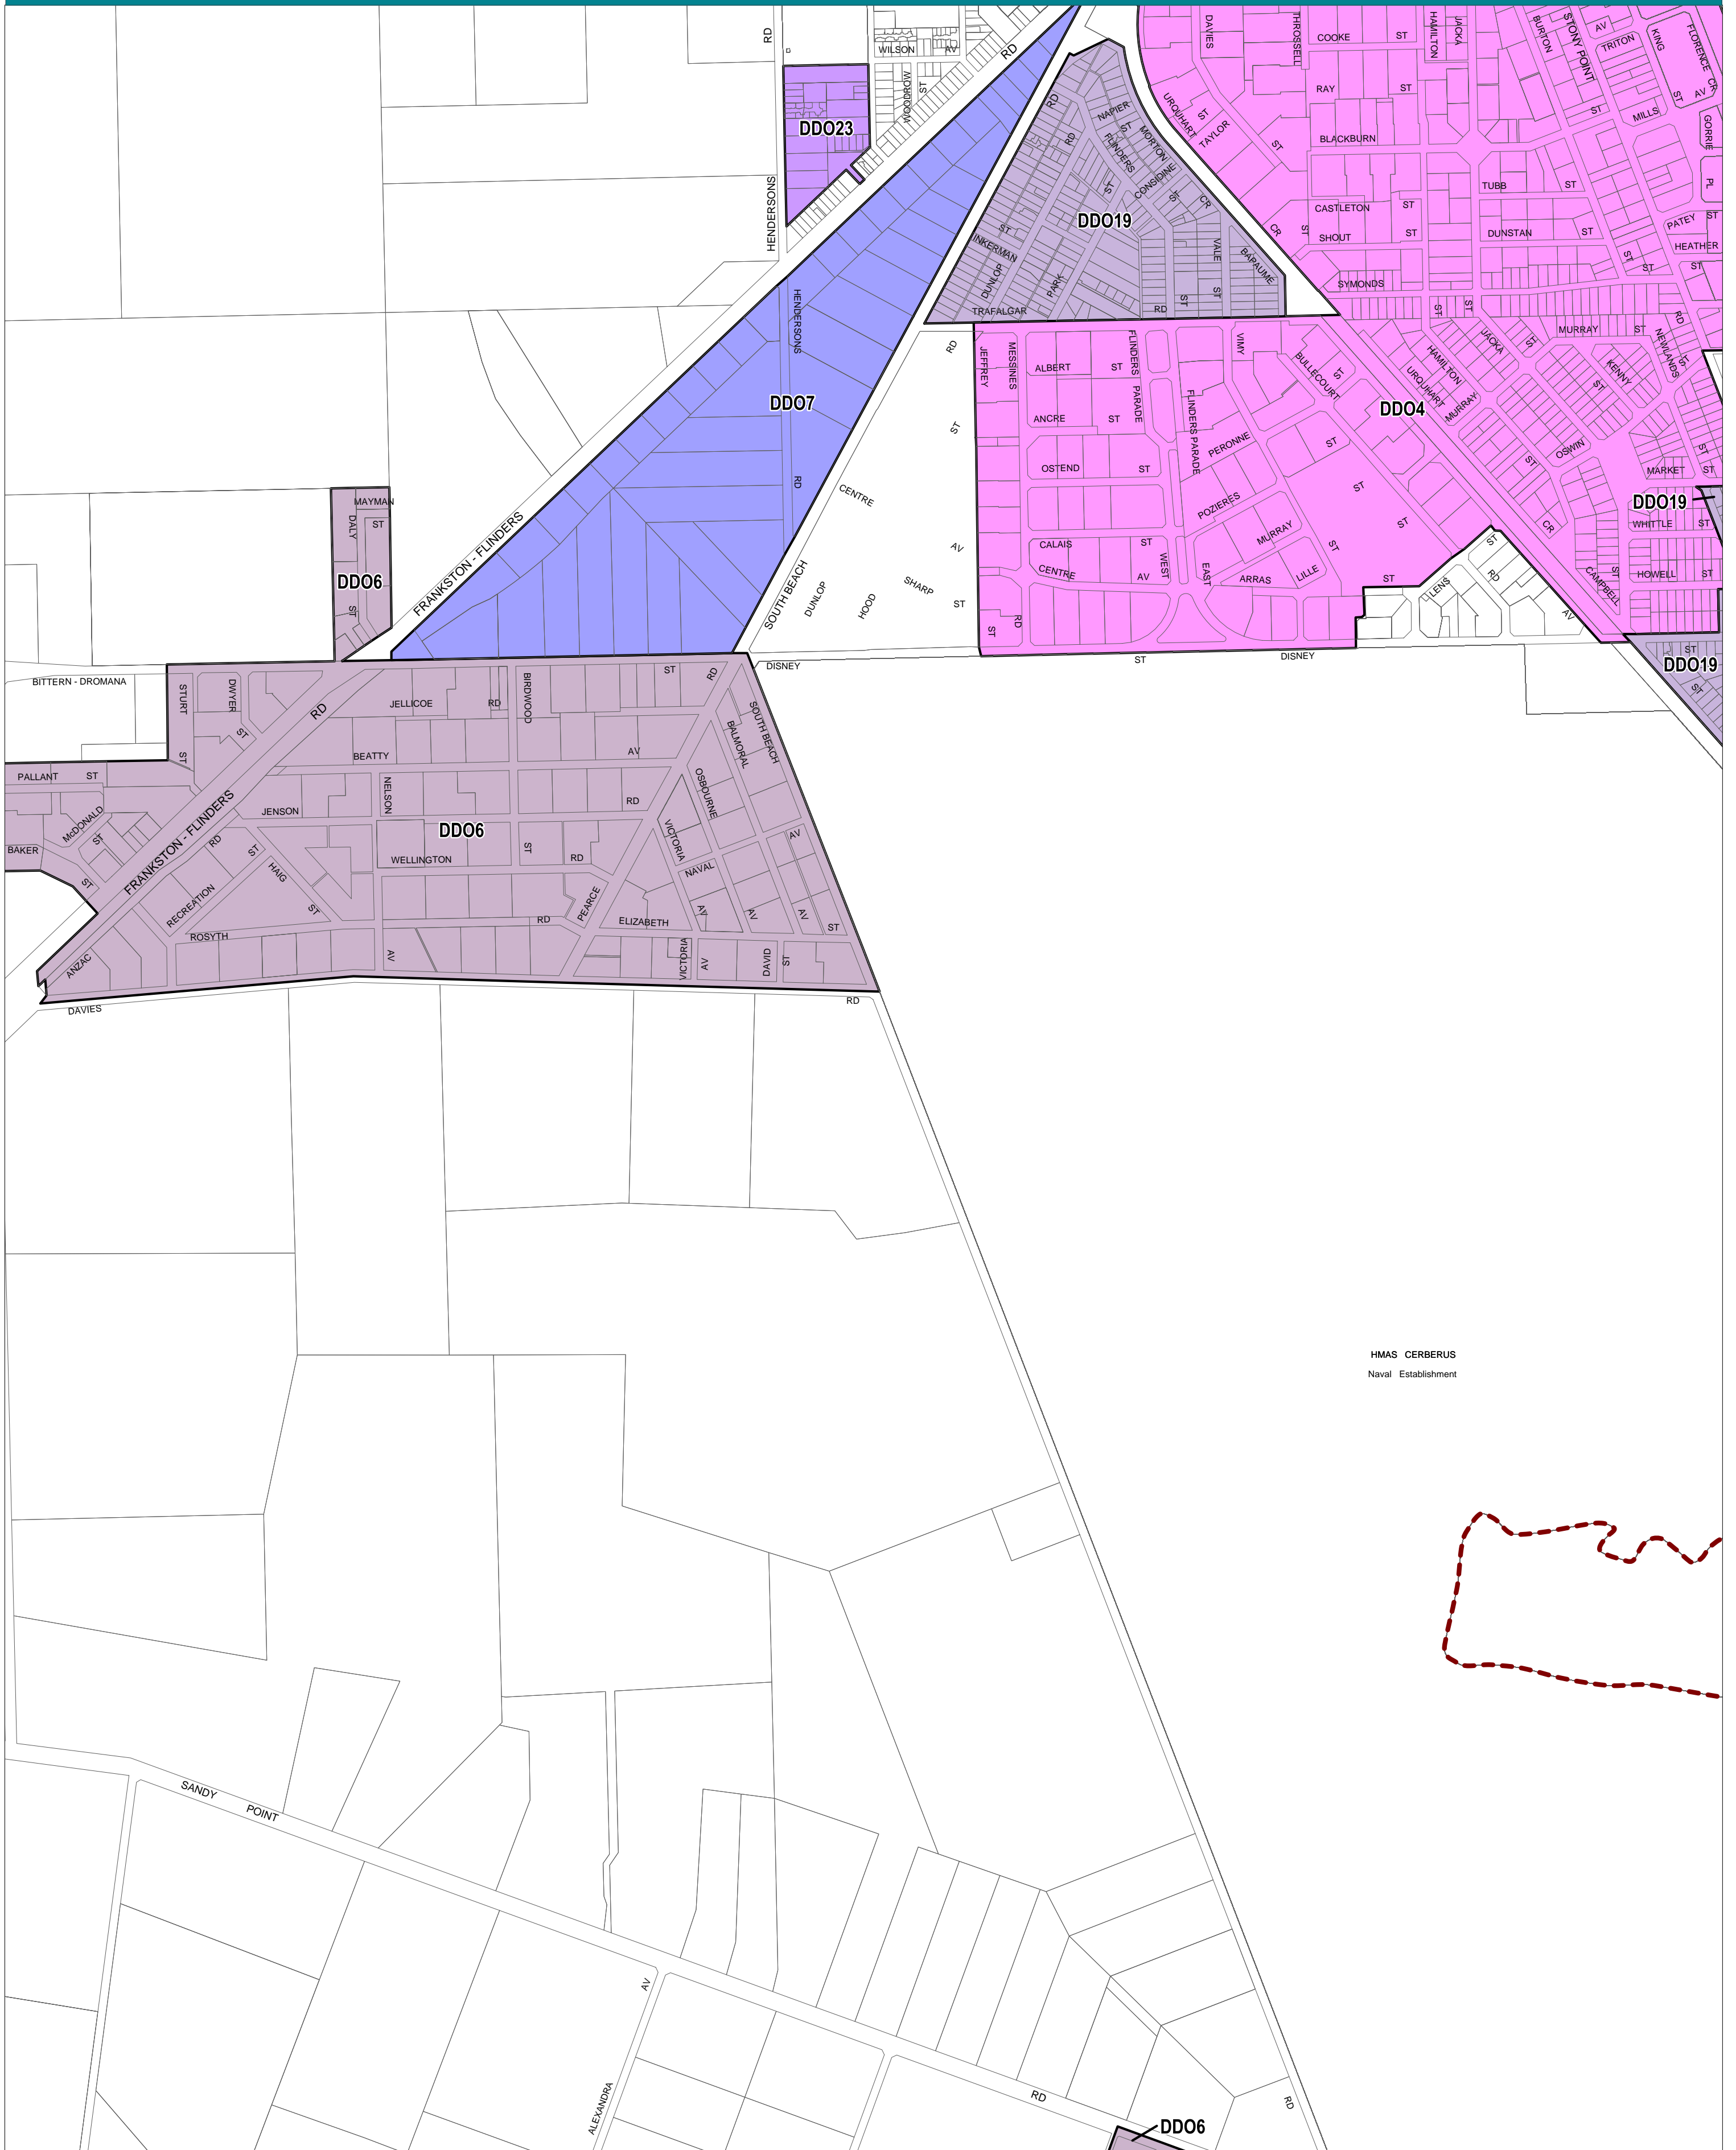

MORNINGTON PENINSULA PLANNING SCHEME - LOCAL PROVISION

1. **Overlays**
2. **DDO19** Design And Development Overlay - Schedule 19
   - **DDO23** Design And Development Overlay - Schedule 23
   - **DDO4** Design And Development Overlay - Schedule 4
   - **DDO6** Design And Development Overlay - Schedule 6
   - **DDO7** Design And Development Overlay - Schedule 7

AUSTRALIAN MAP GRID ZONE 55

PREPARED BY: Planning Mapping Services

VICTORIA
State Government

Environment,
Land, Water
and Planning

Printed: 4/3/2016

AMENDMENT C188 (PART 2)