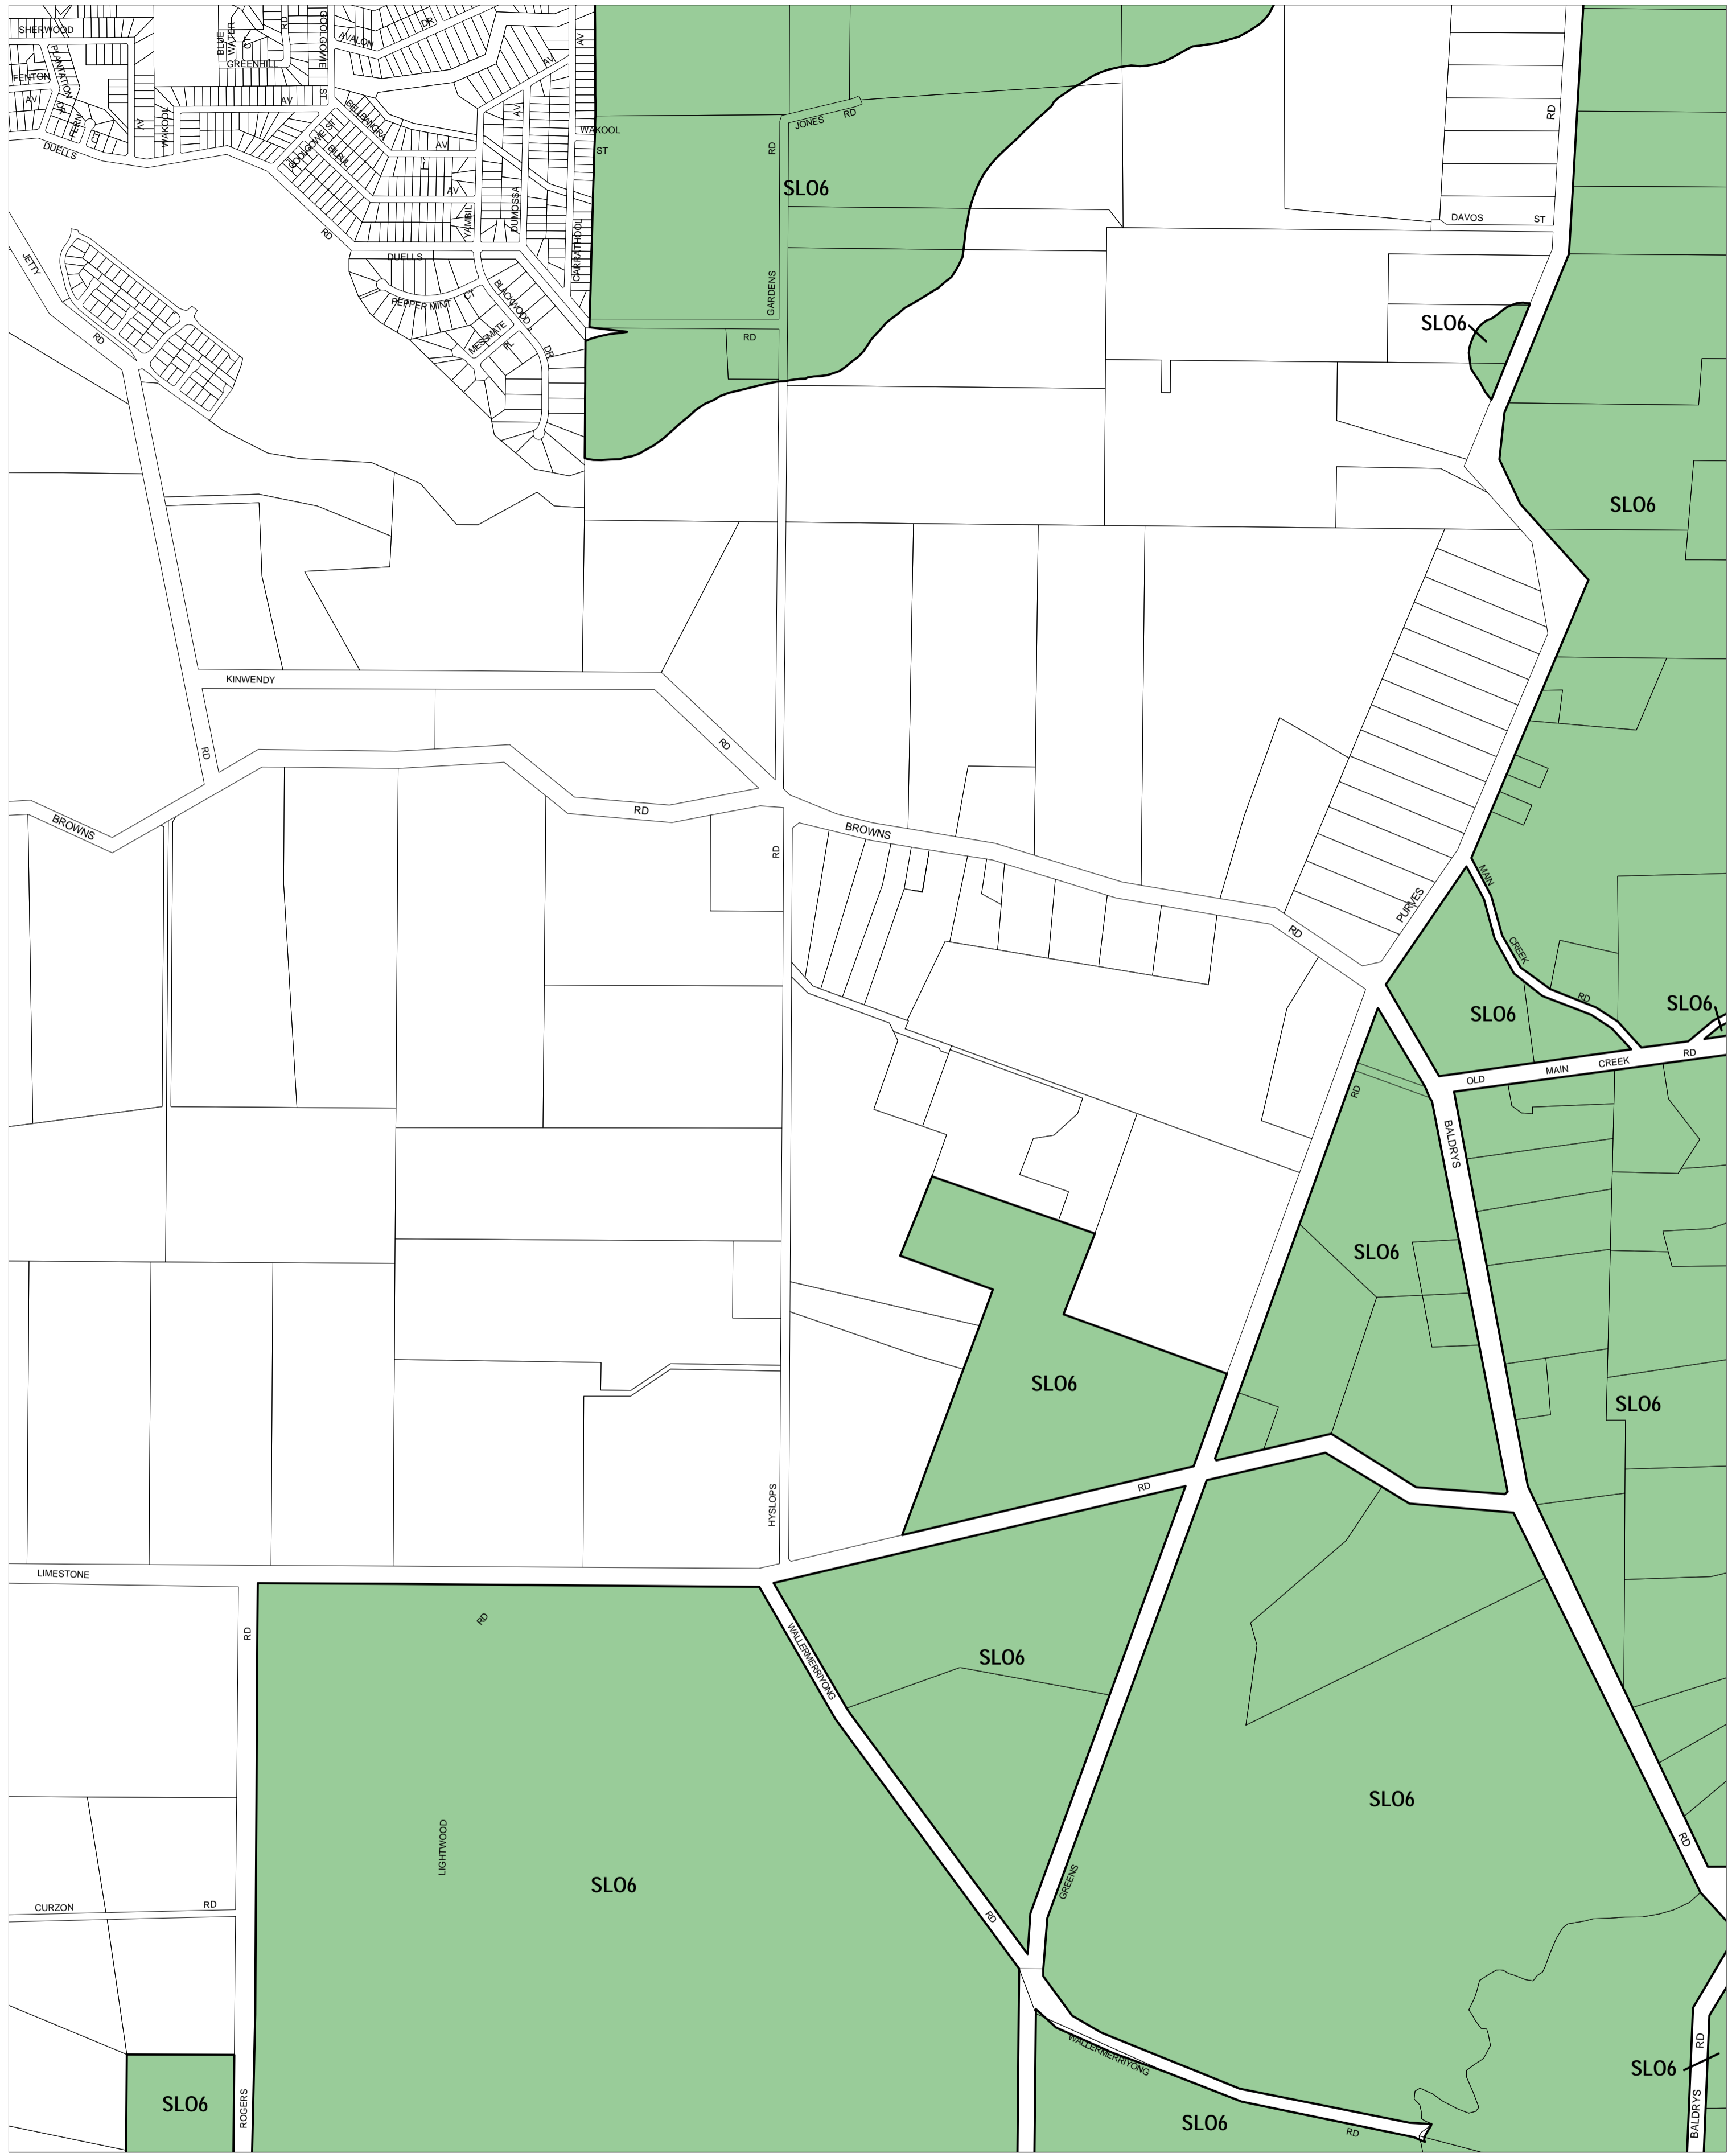

MORNINGTON PENINSULA PLANNING SCHEME - LOCAL PROVISION

Overlays

- SLO6 Significant Landscape Overlay - Schedule 6

200 0 200 400 600 800 1000 m

AUSTRALIAN MAP GRID ZONE 55

INDEX TO ADJOINING METRIC SERIES MAP

1	2	3	4
5	6	7	8
9	10	11	12
13	14	15	16
17	18	19	20
21	22	23	24
25	26	27	28
29	30	31	32
33	34	35	36
37	38	39	40
41	42	43	44
45	46	47	48
49	50	51	52

Printed: 31/8/2007

AMENDMENT C18