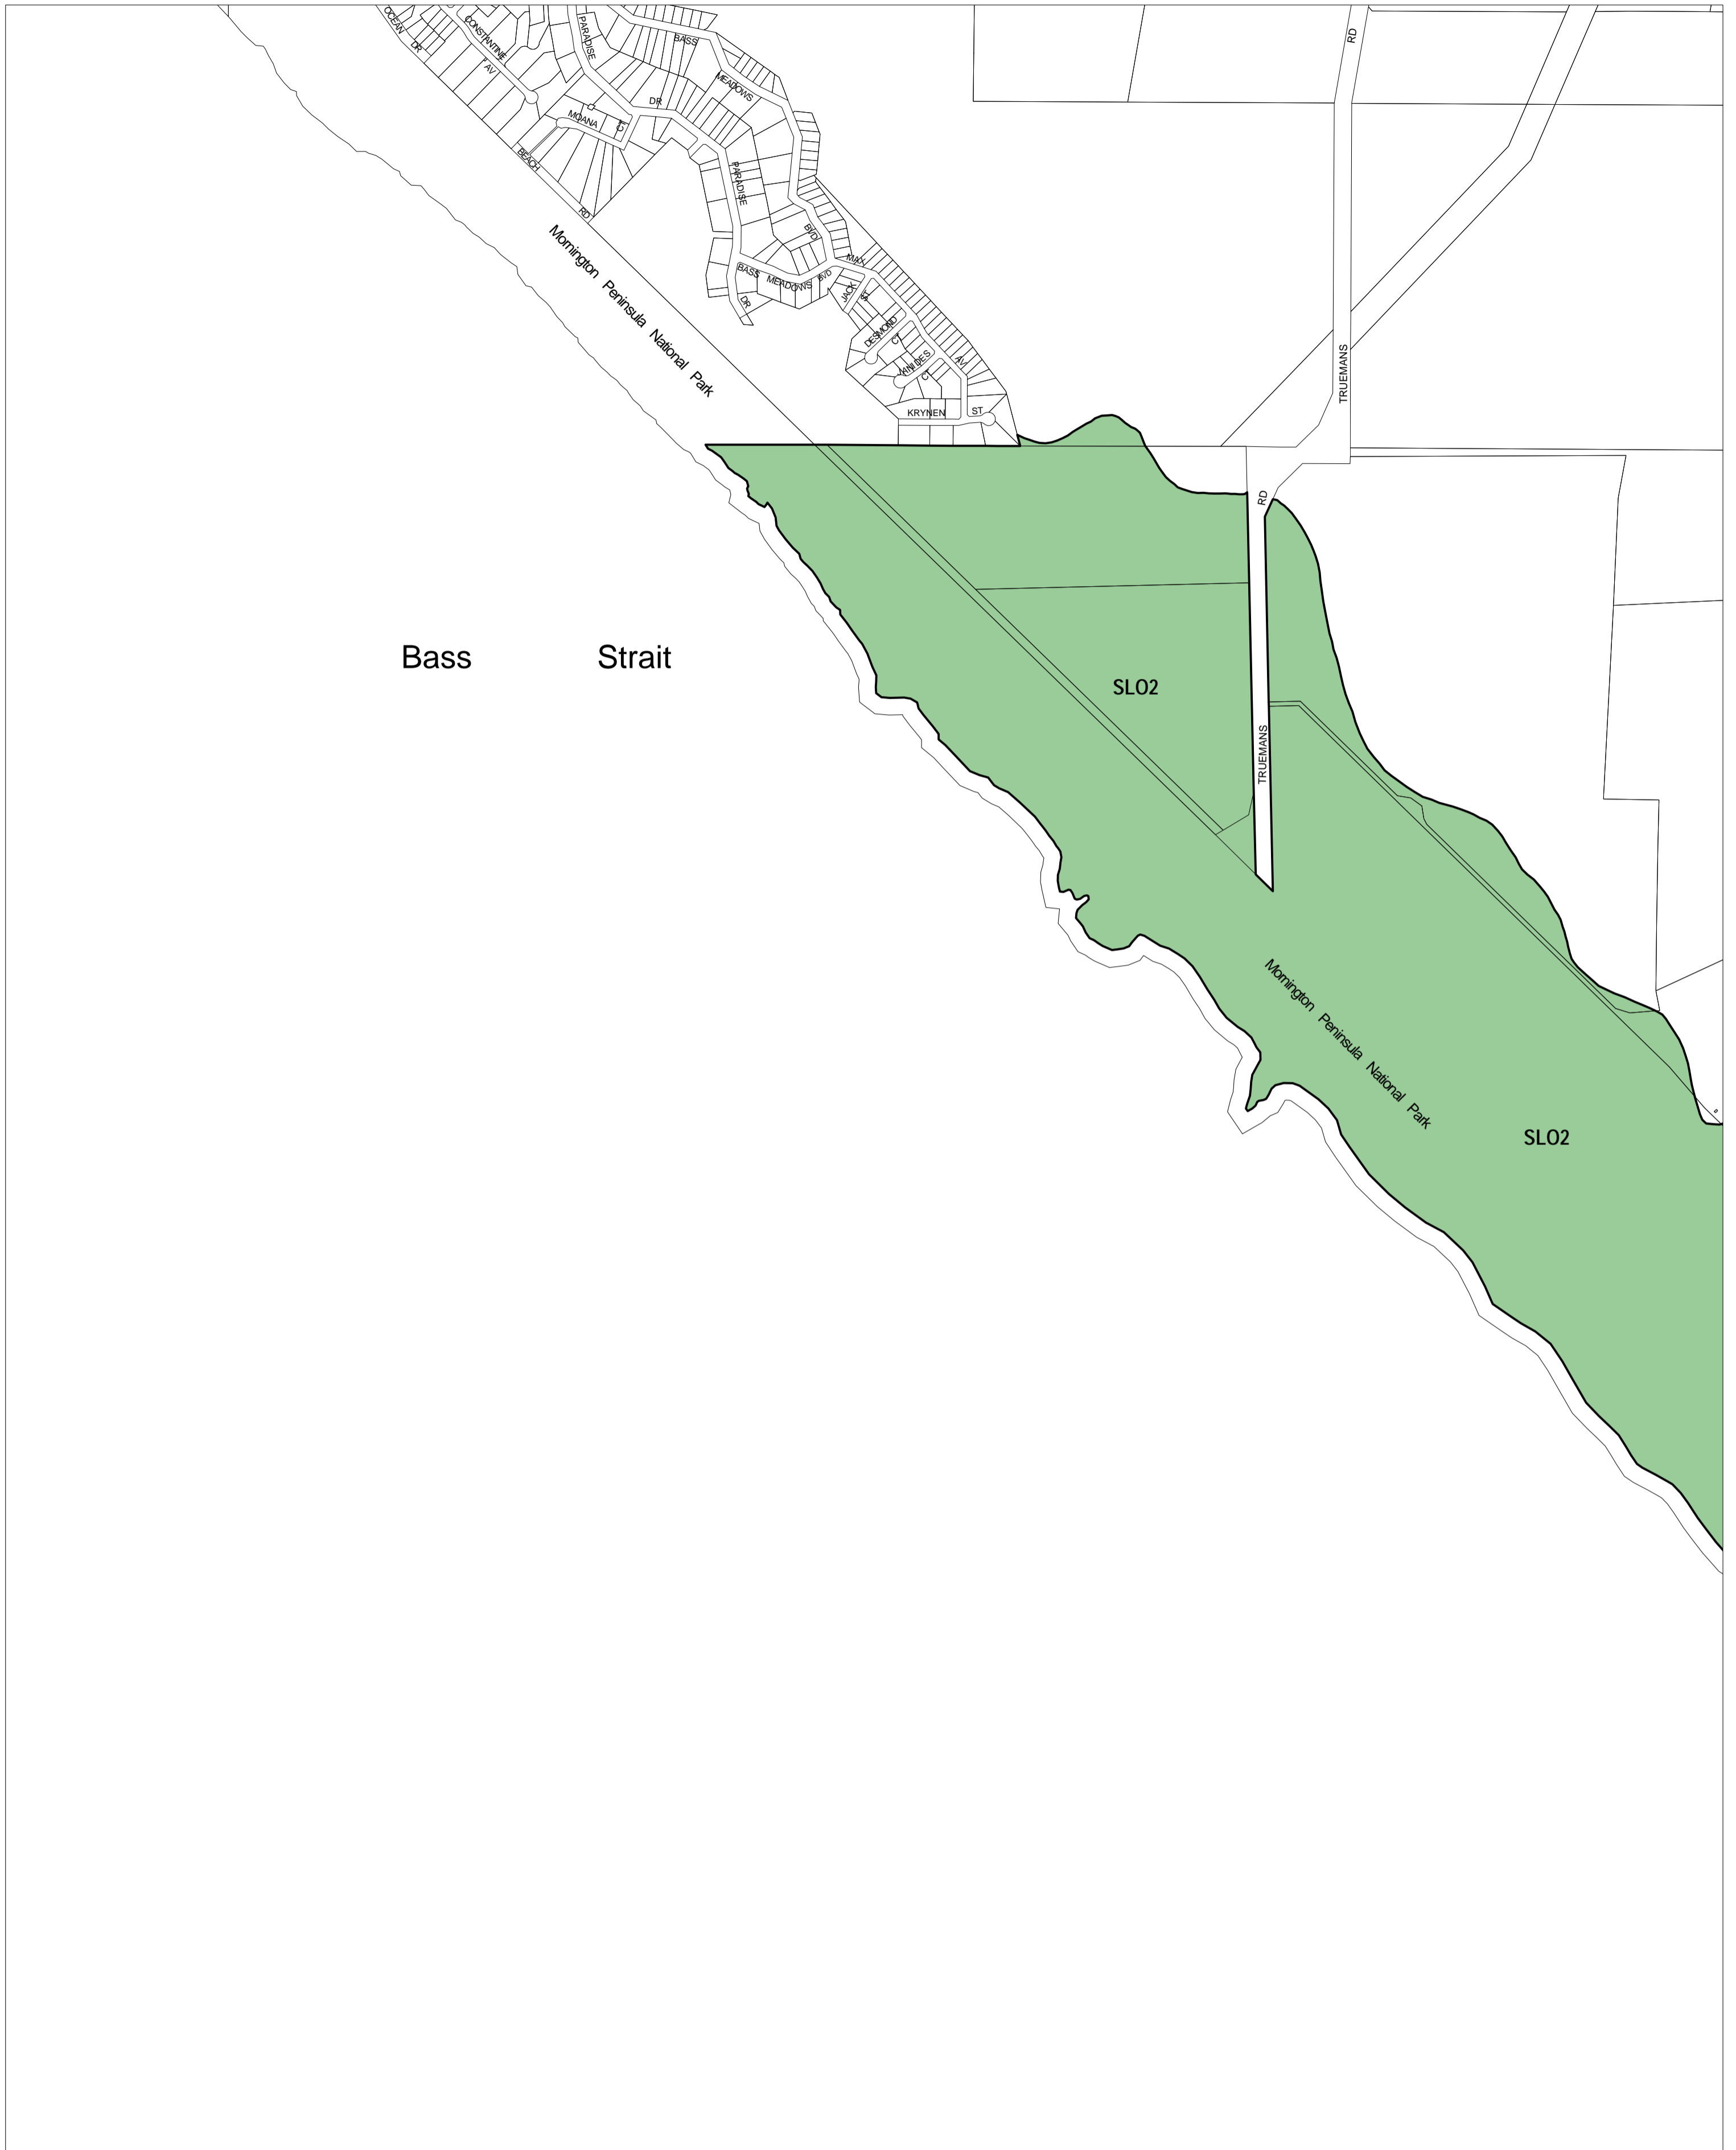

MORNINGTON PENINSULA PLANNING SCHEME - LOCAL PROVISION

Overlays

SLO2 Significant Landscape Overlay - Schedule 2

AUSTRALIAN MAP GRID ZONE 55

INDEX TO ADJOINING METRIC SERIES MAP

Printed: 31/8/2007

AMENDMENT C18