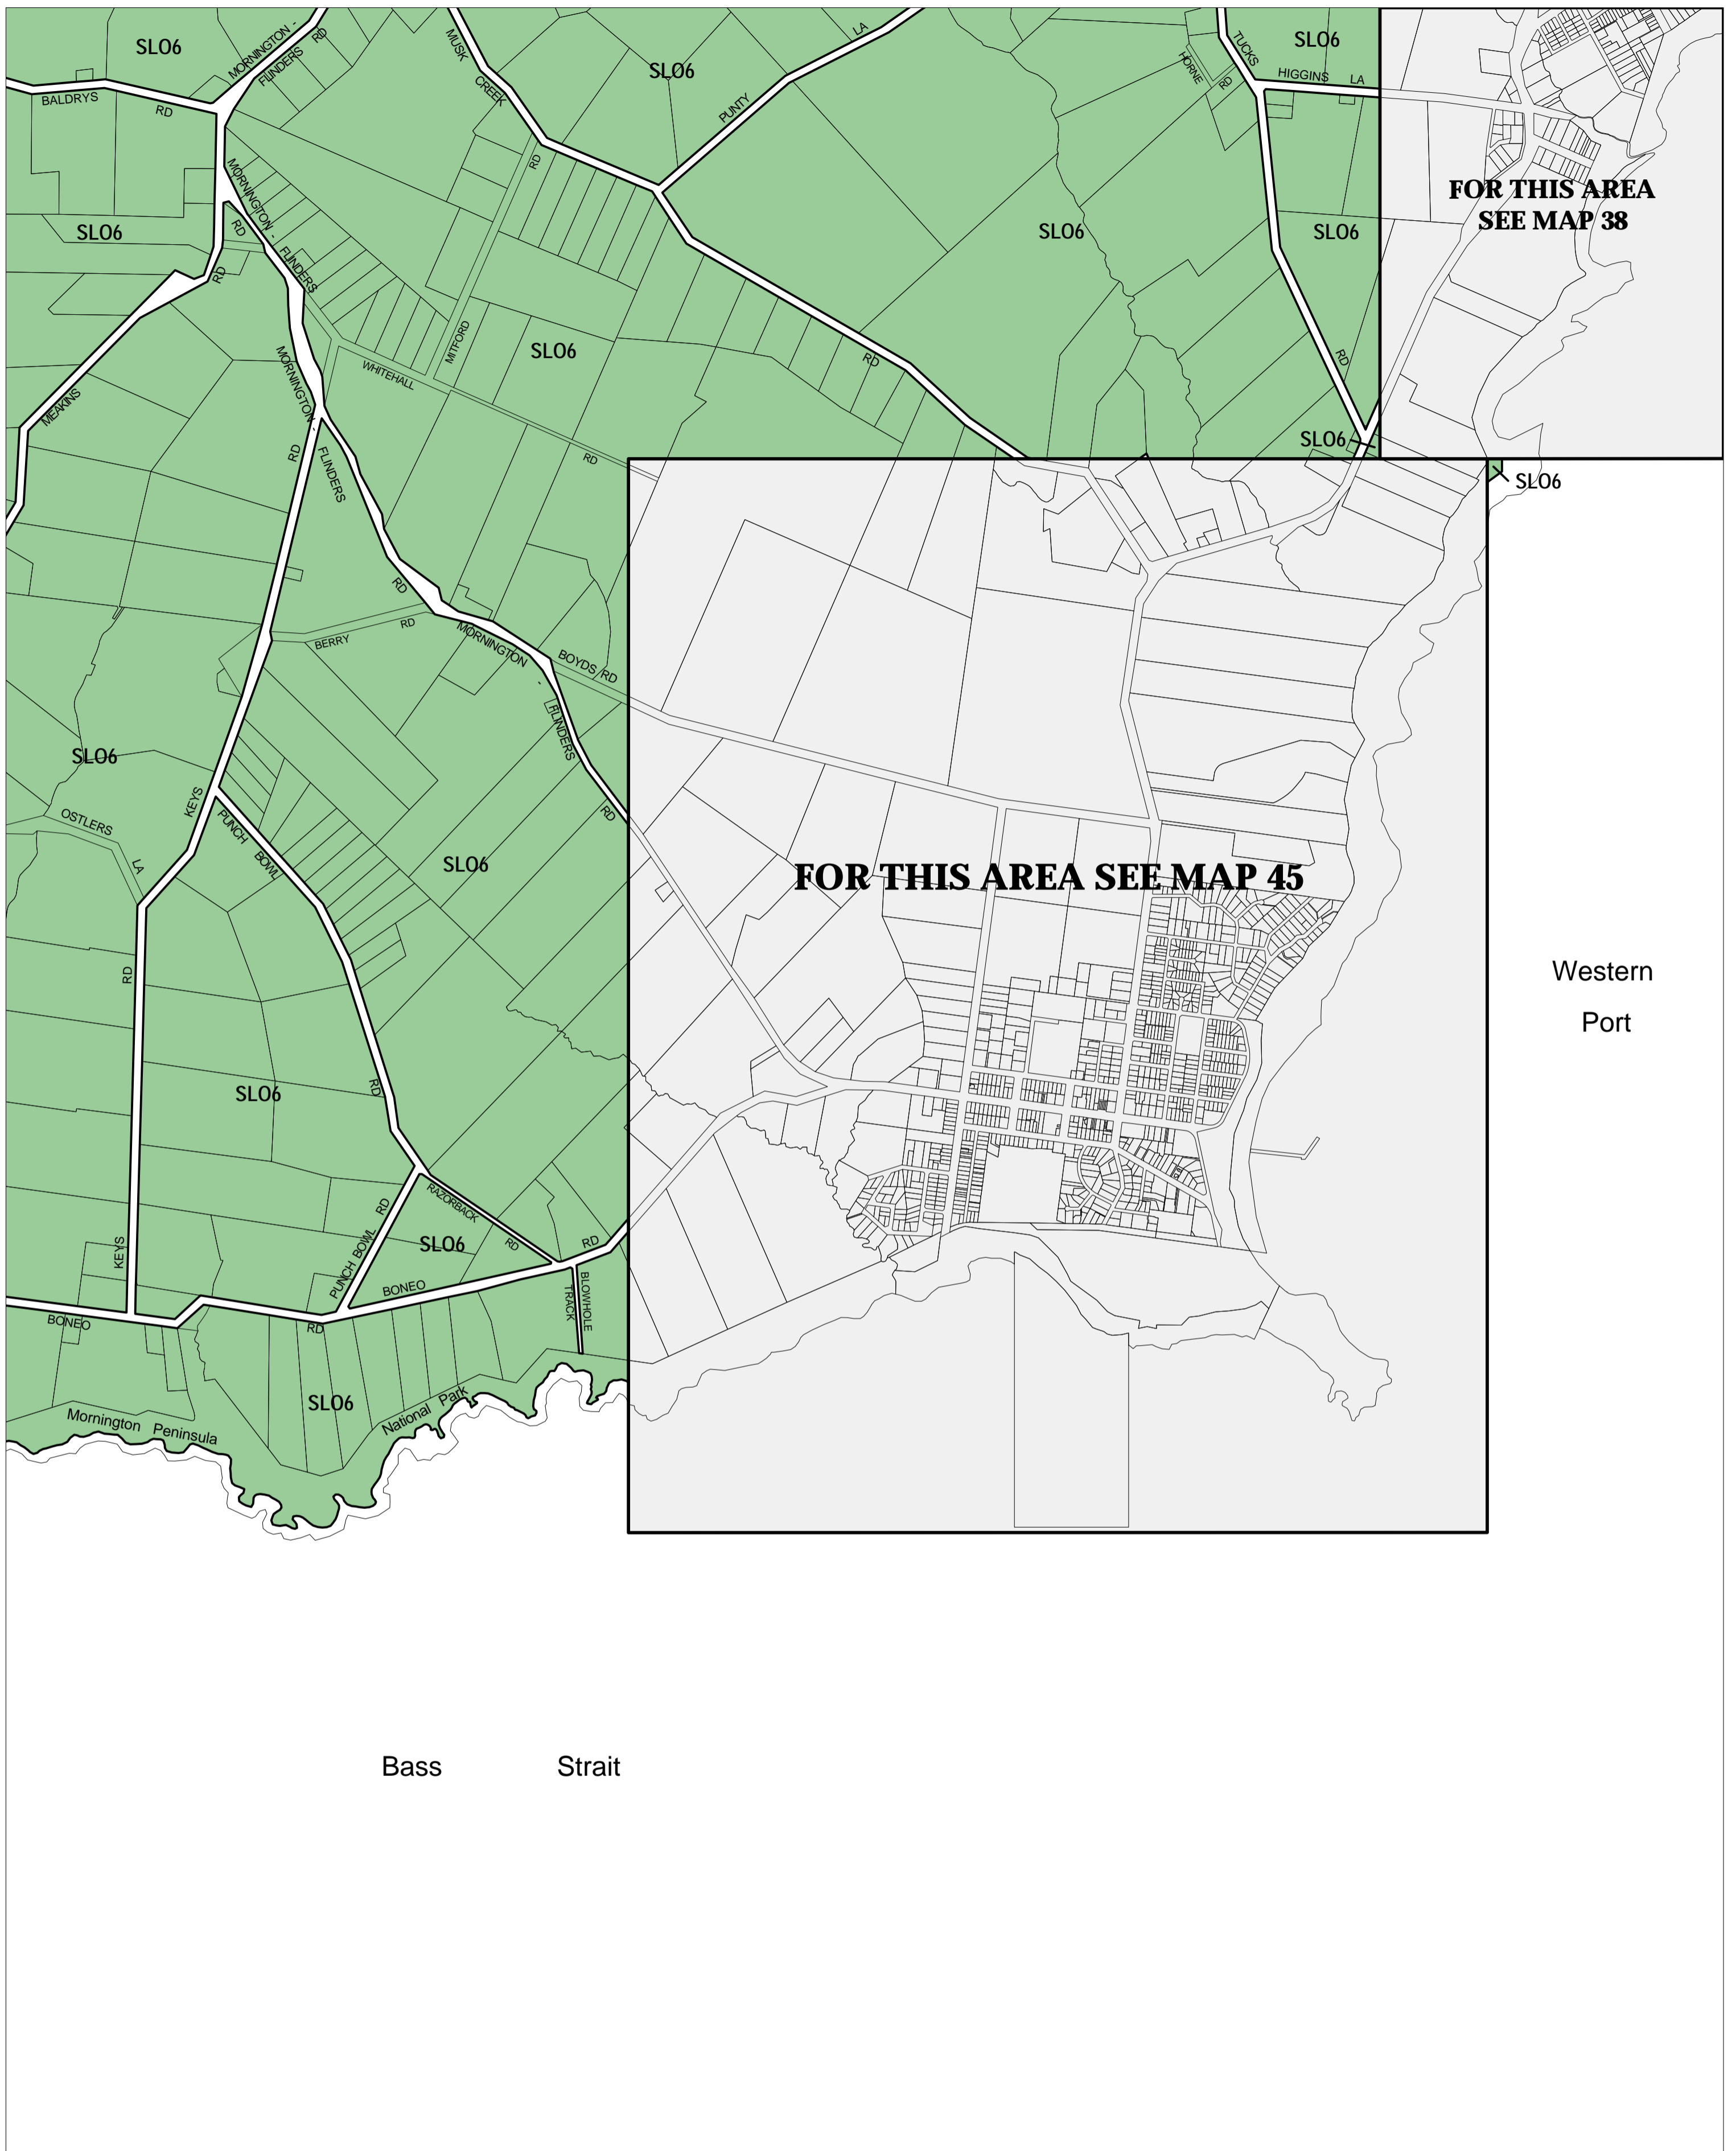

MORNINGTON PENINSULA PLANNING SCHEME - LOCAL PROVISION

AUSTRALIAN MAP GRID ZONE 55

INDEX TO ADJOINING METRIC SERIES MAP

Printed: 31/8/2007

AMENDMENT C75