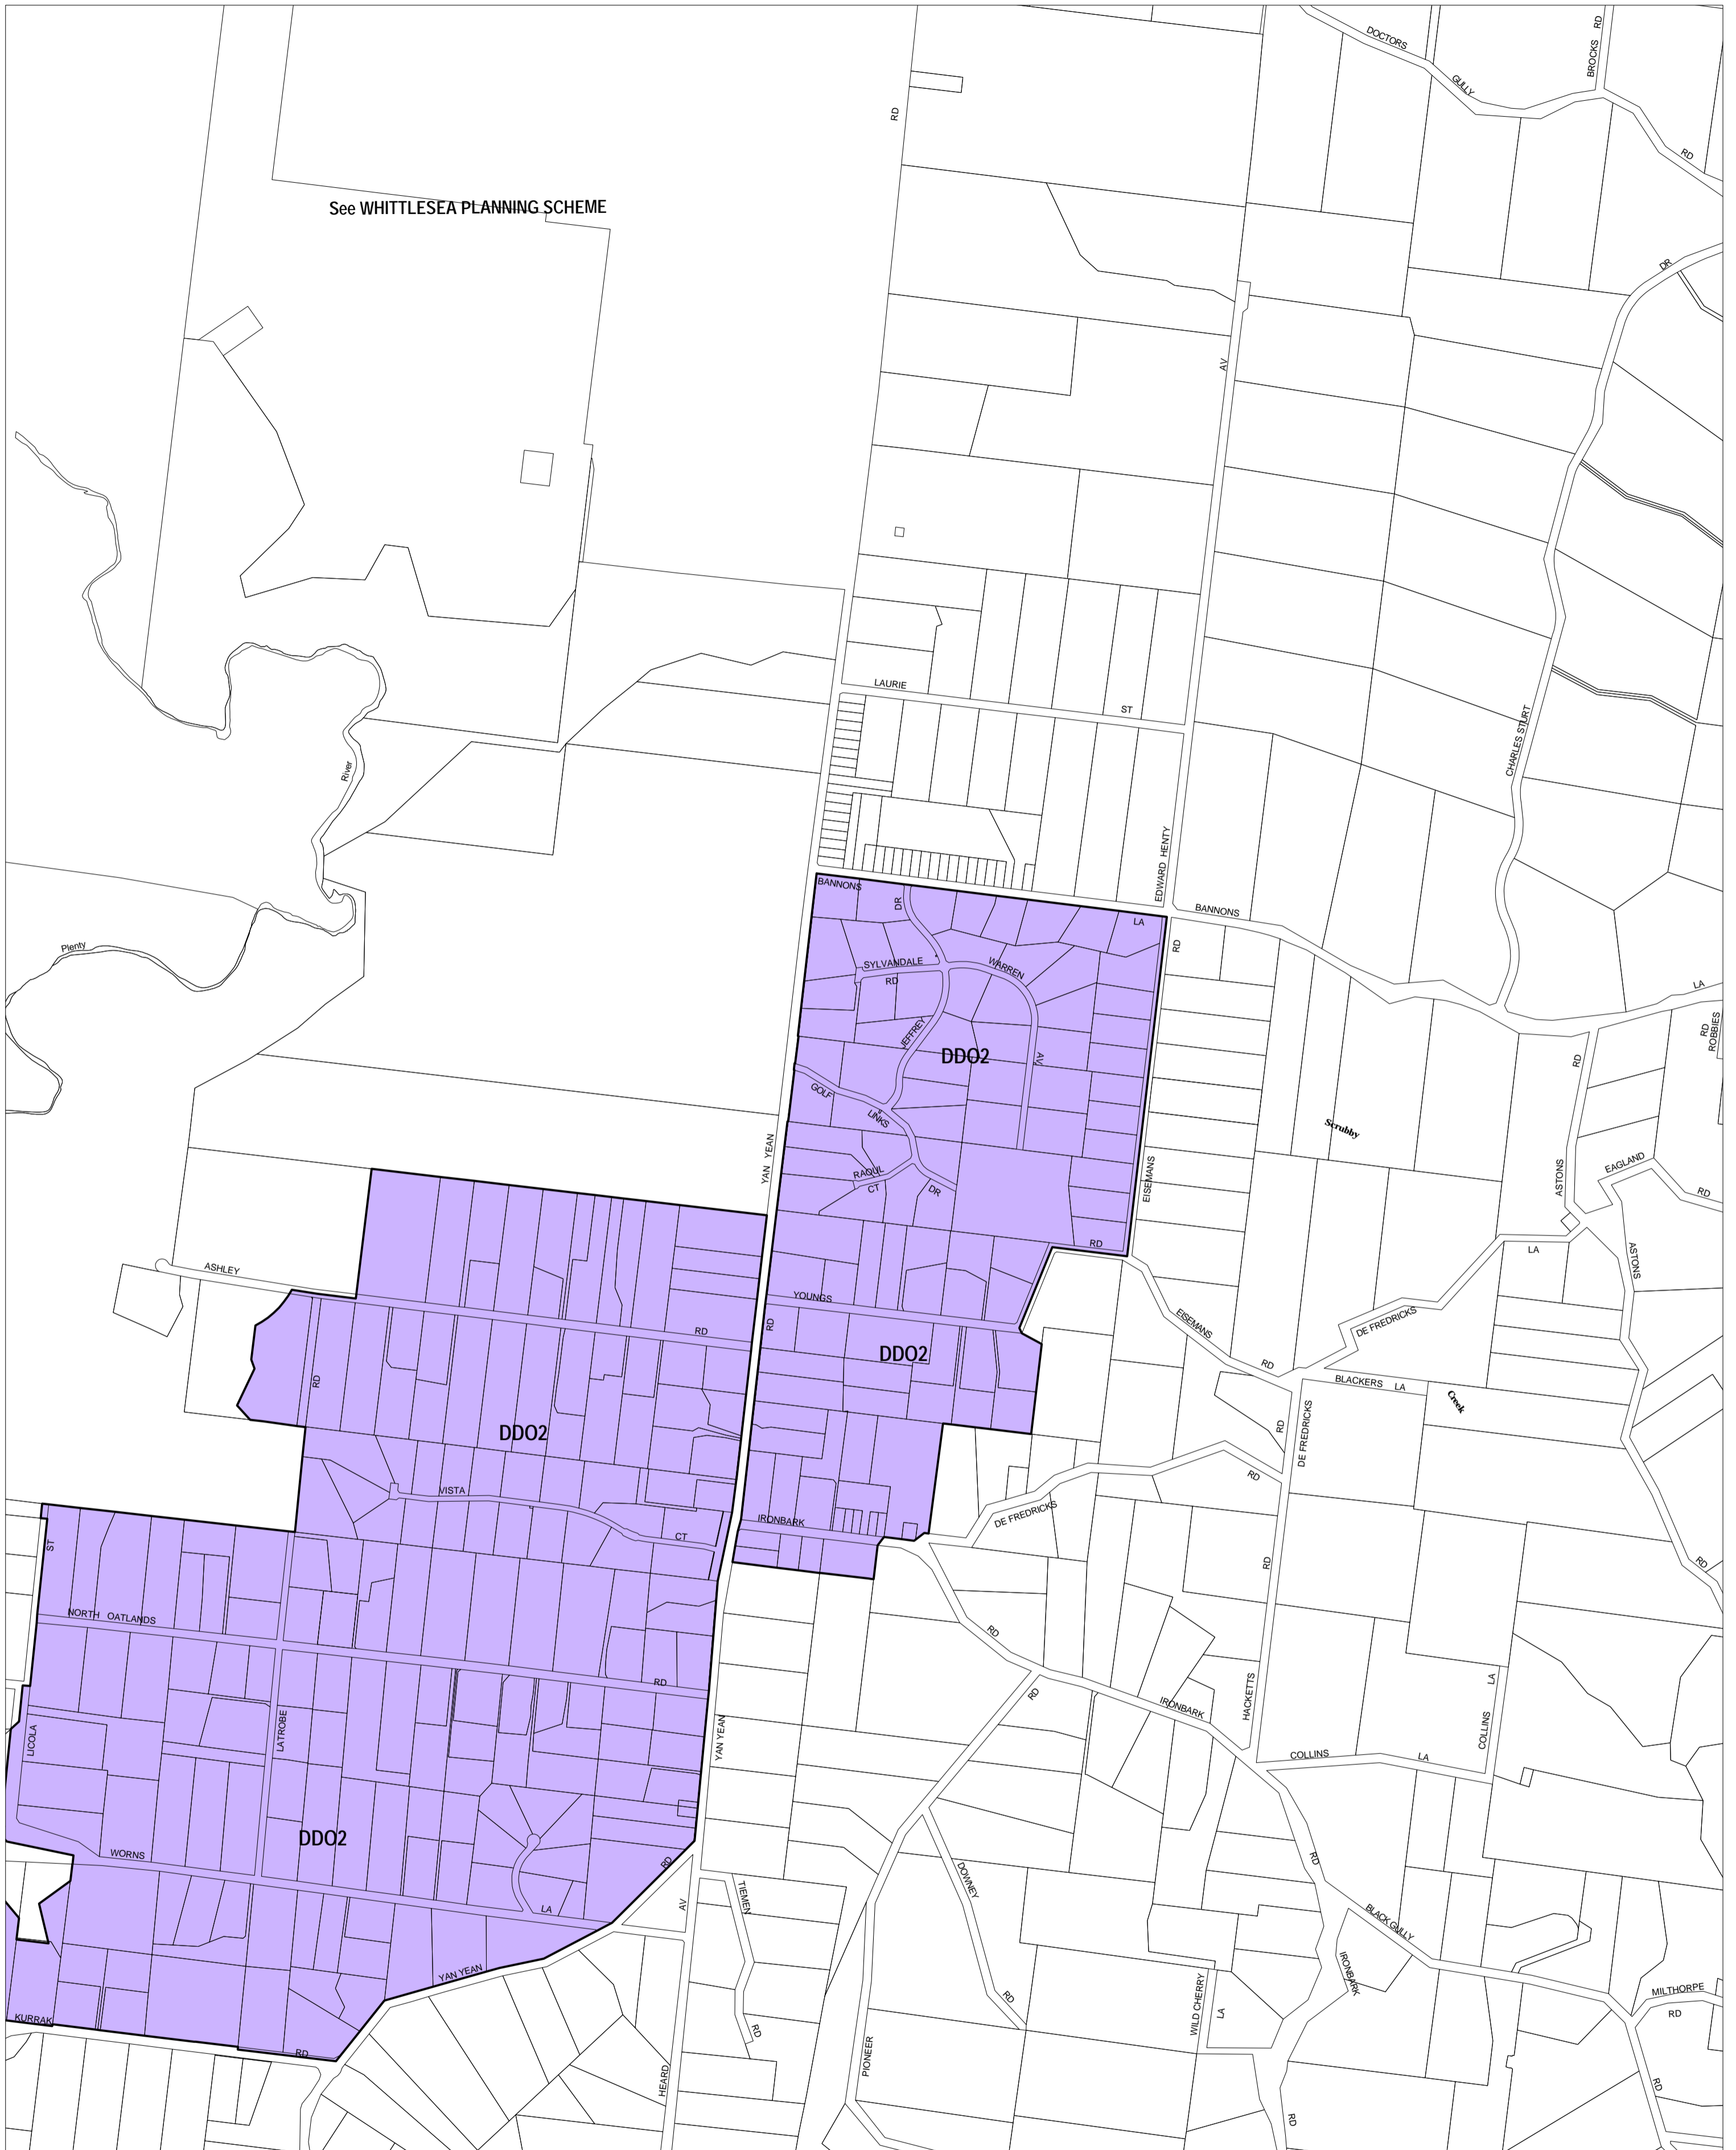

NILLUMBIK PLANNING SCHEME - LOCAL PROVISION

See WHITTLESEA PLANNING SCHEME

Overlays

DDO2 Design And Development Overlay - Schedule 2

AUSTRALIAN MAP GRID ZONE 55

INDEX TO ADJOINING METRIC SERIES MAP

Printed: 19/3/2008