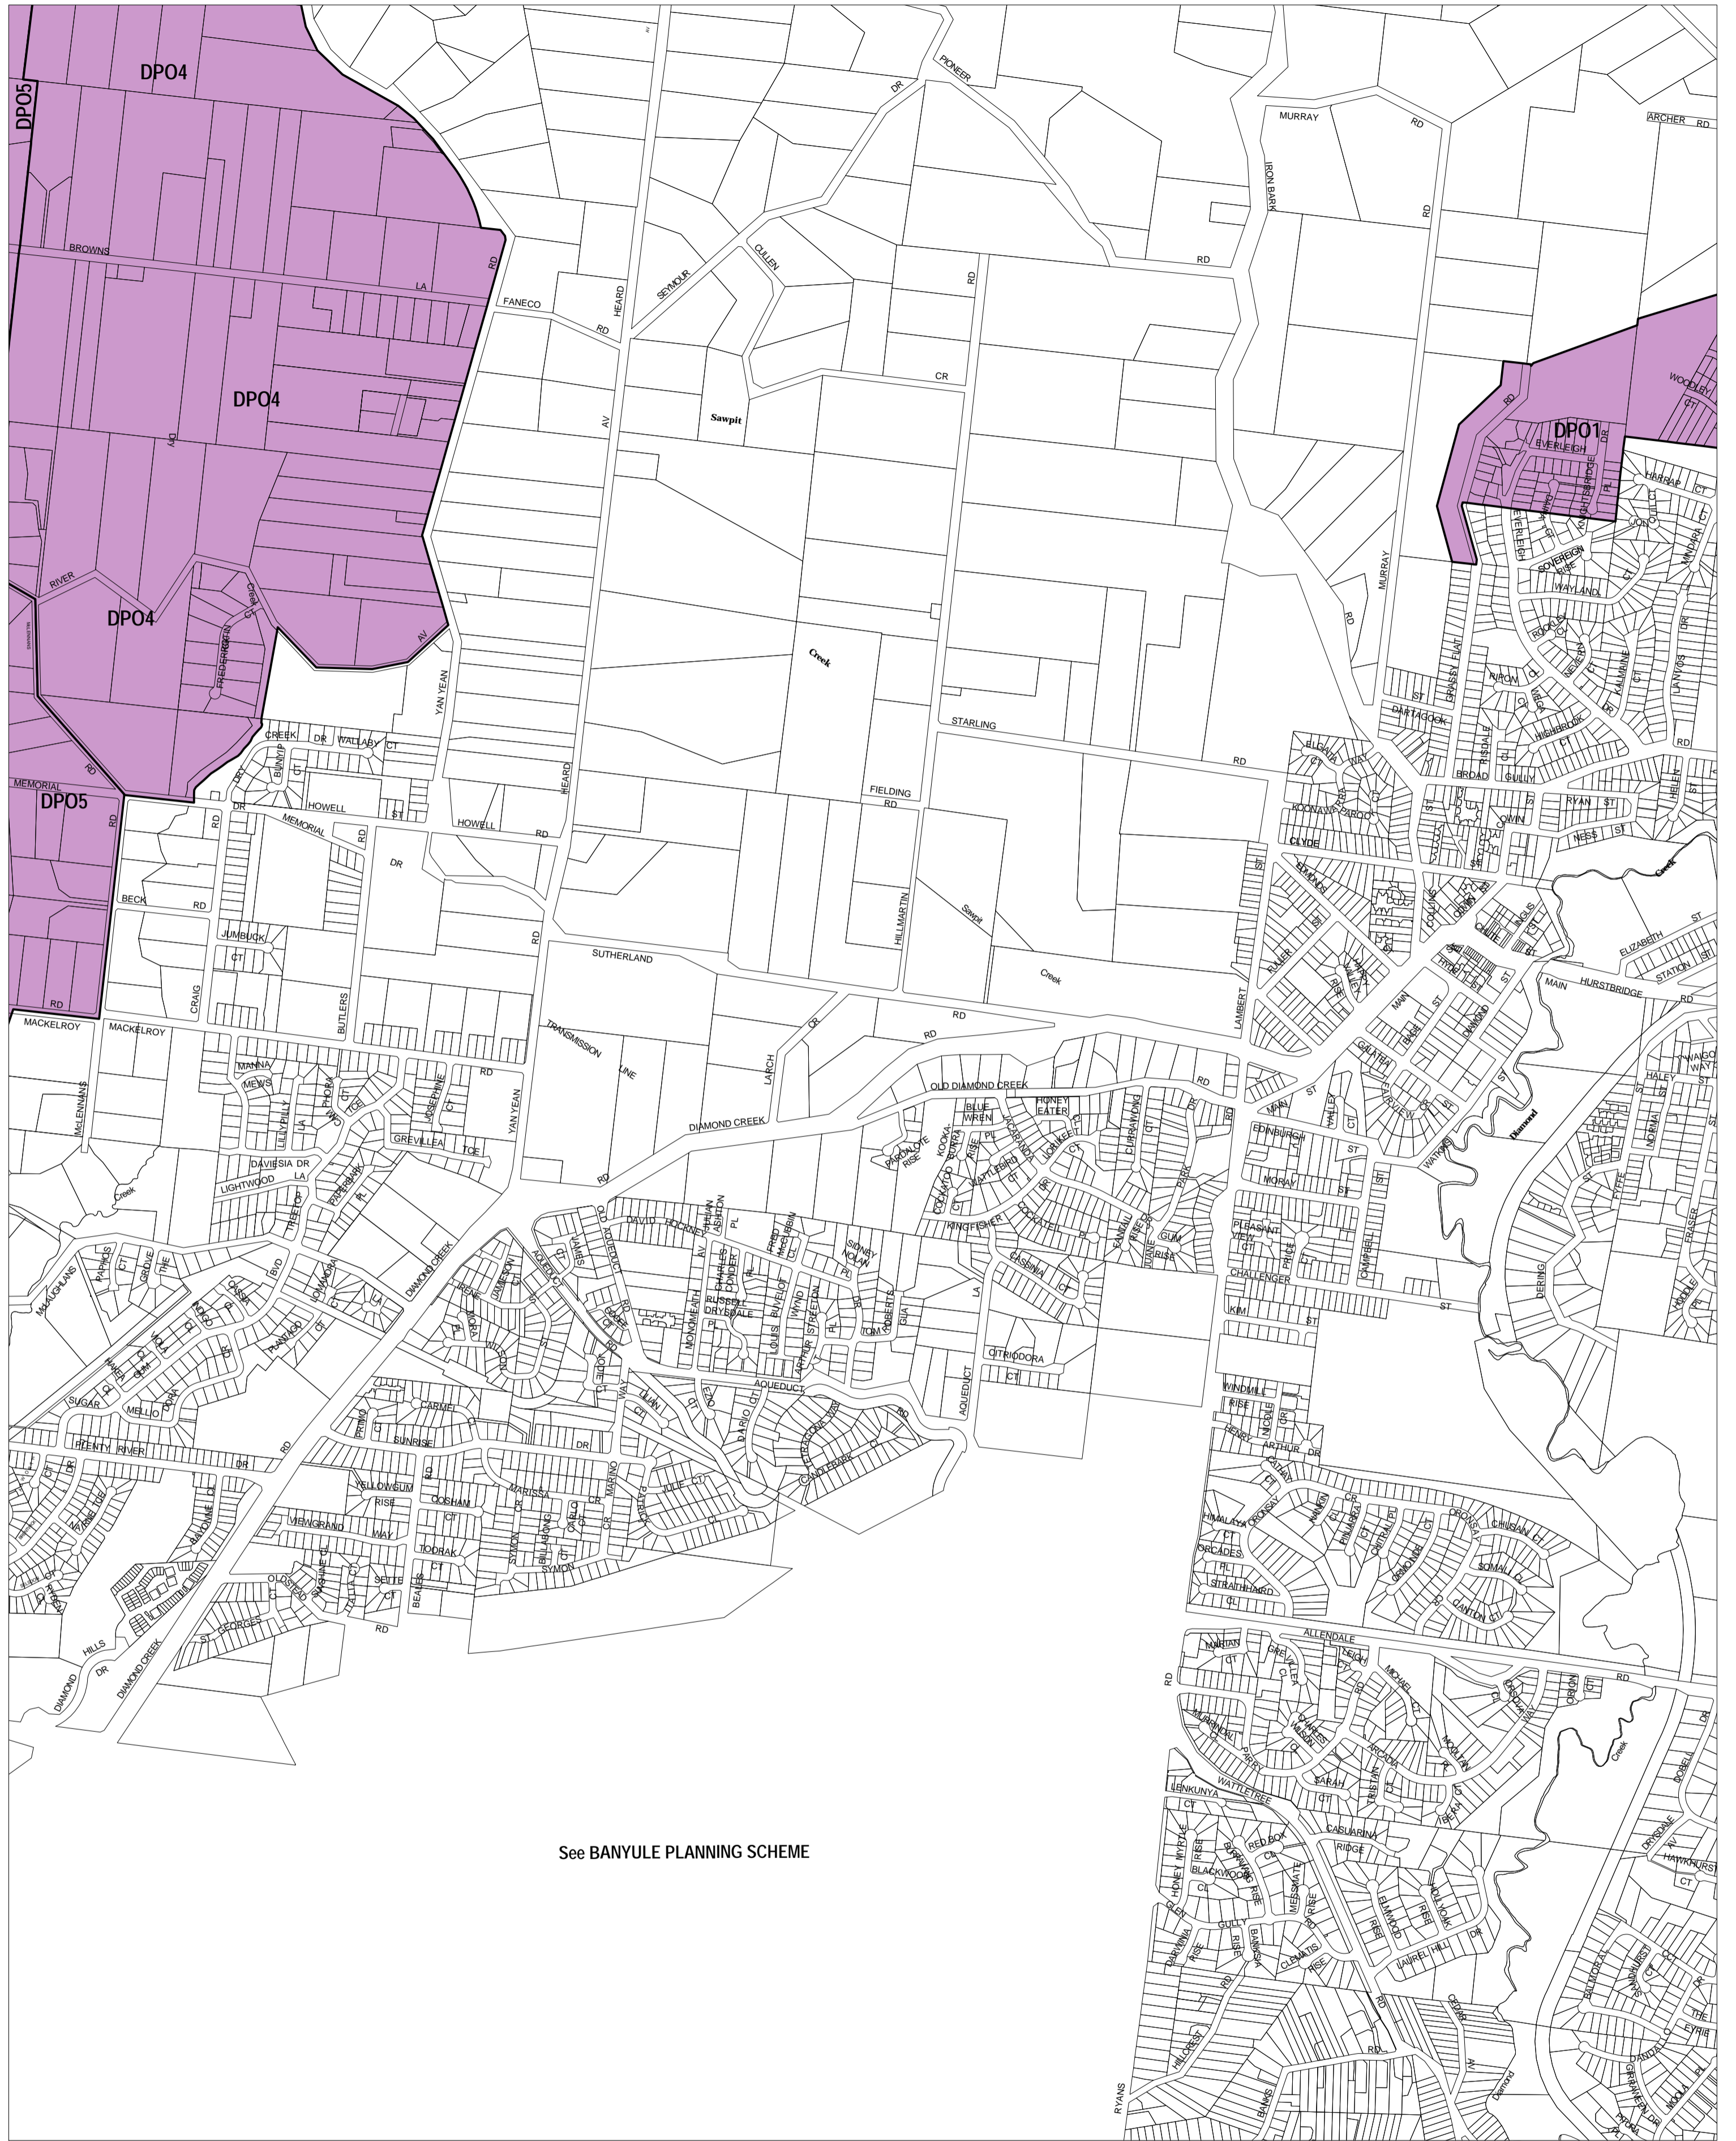

NILLUMBIK PLANNING SCHEME - LOCAL PROVISION

See BANYULE PLANNING SCHEME

1. **Overlays**
2. DPO1 Development Plan Overlay - Schedule 1
   - DPO4 Development Plan Overlay - Schedule 4
   - DPO5 Development Plan Overlay - Schedule 5

AUSTRALIAN MAP GRID ZONE 55

INDEX TO ADJOINING METRIC SERIES MAP

Printed: 2/8/2007

AMENDMENT C20