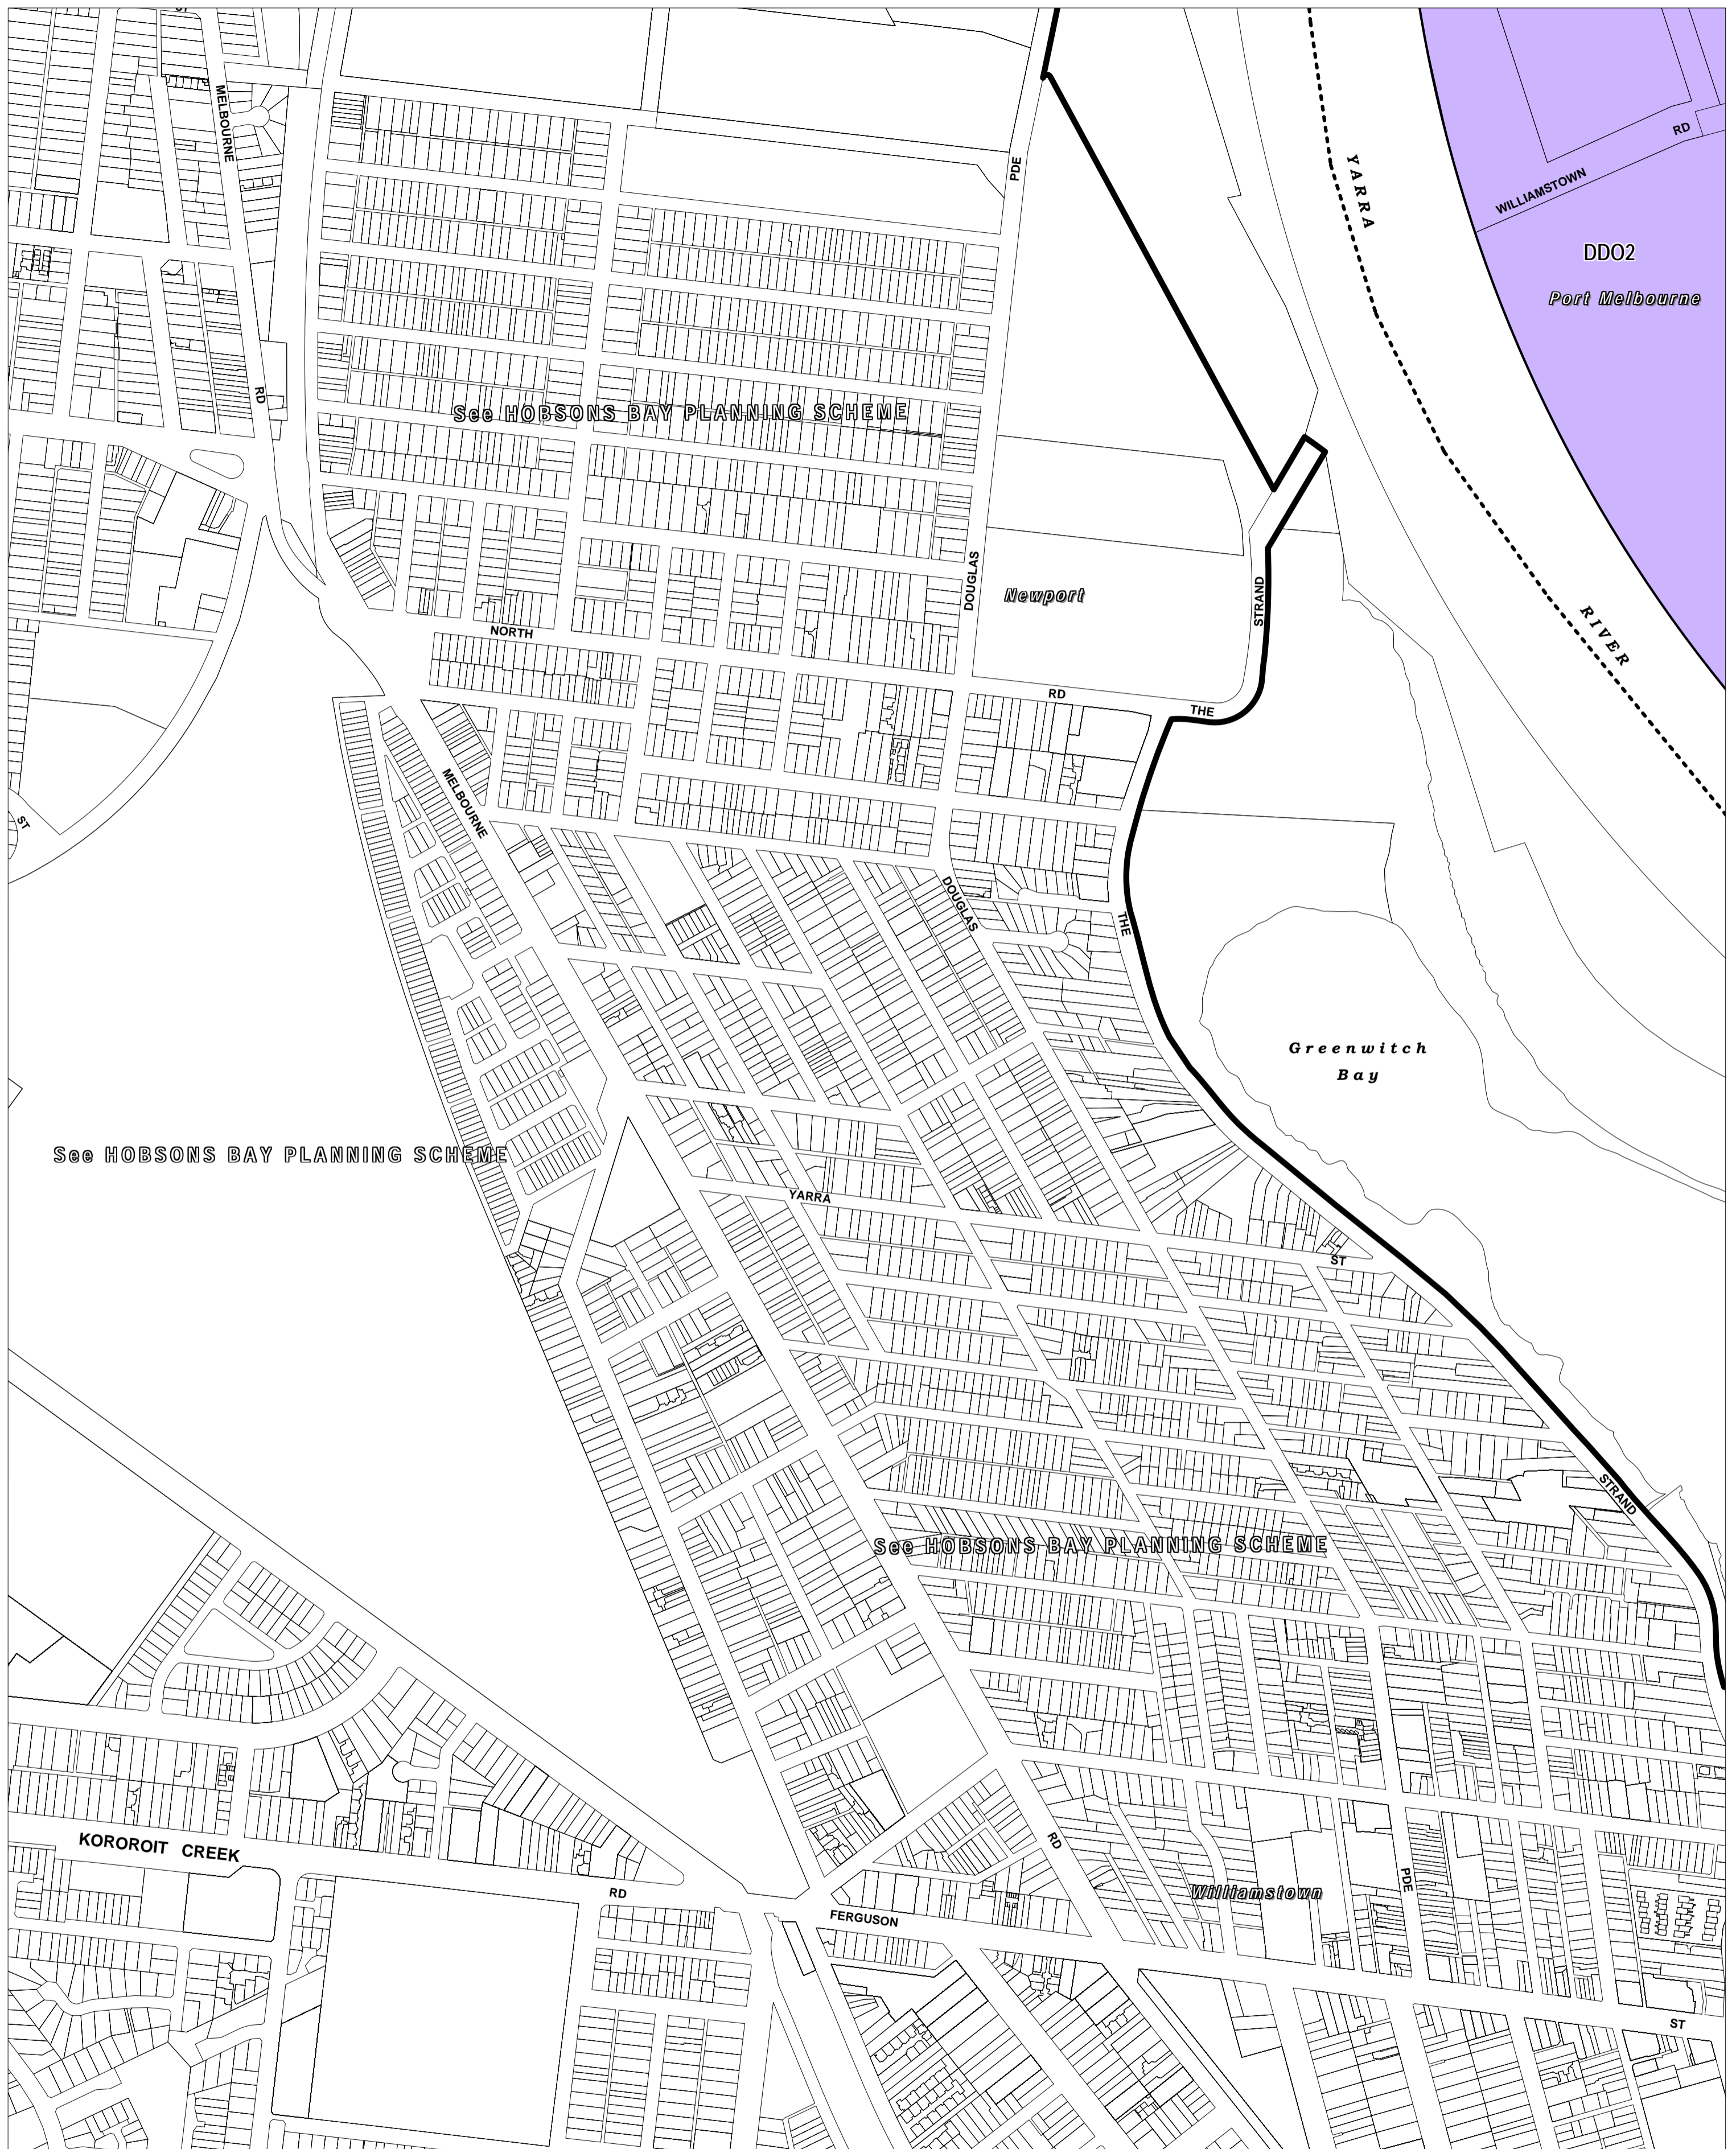

PORT OF MELBOURNE PLANNING SCHEME - LOCAL PROVISION

Overlays

DDO2 Design And Development Overlay - Schedule 2

100 0 100 200 300 400 500 m

AUSTRALIAN MAP GRID ZONE 55

INDEX TO ADJOINING METRIC SERIES MAP

1	2
3	4
5	6
7	8
	9

Printed: 4/1/2008

NEW FORMAT PLANNING SCHEME