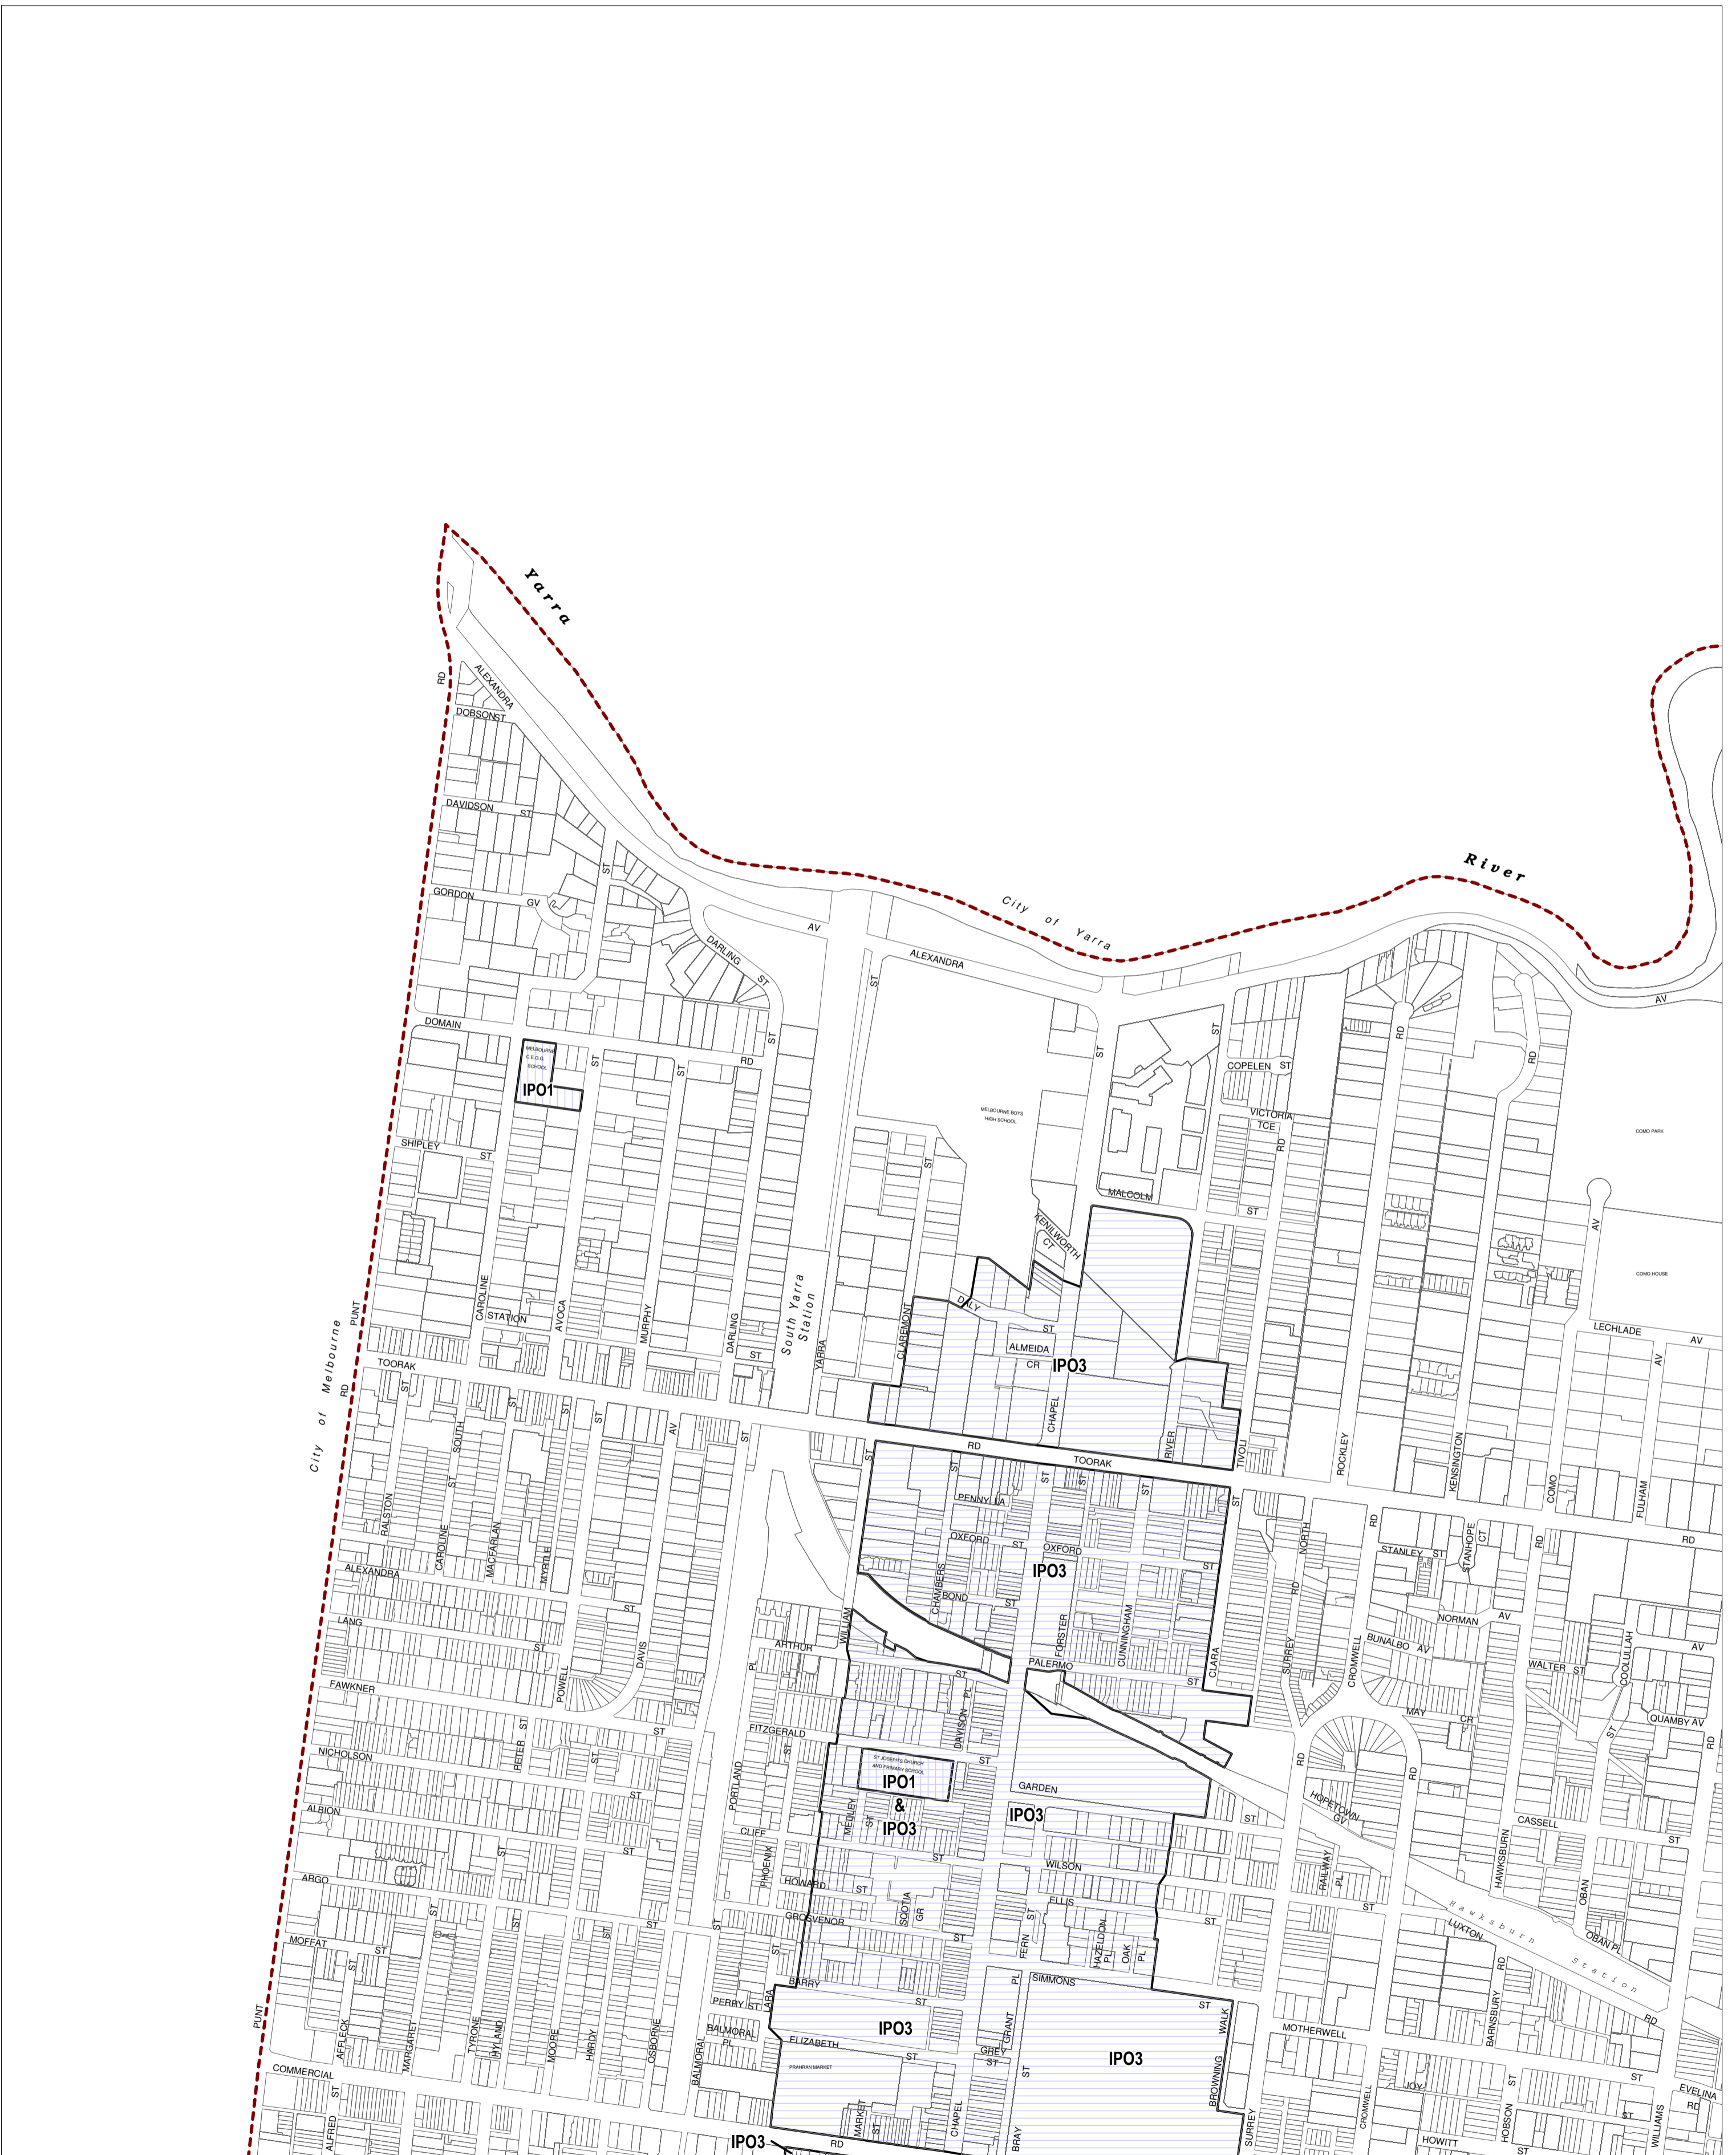

STONNINGTON PLANNING SCHEME - LOCAL PROVISION

AUSTRALIAN MAP GRID ZONE 55

Printed: 30/1/2012

AMENDMENT C159