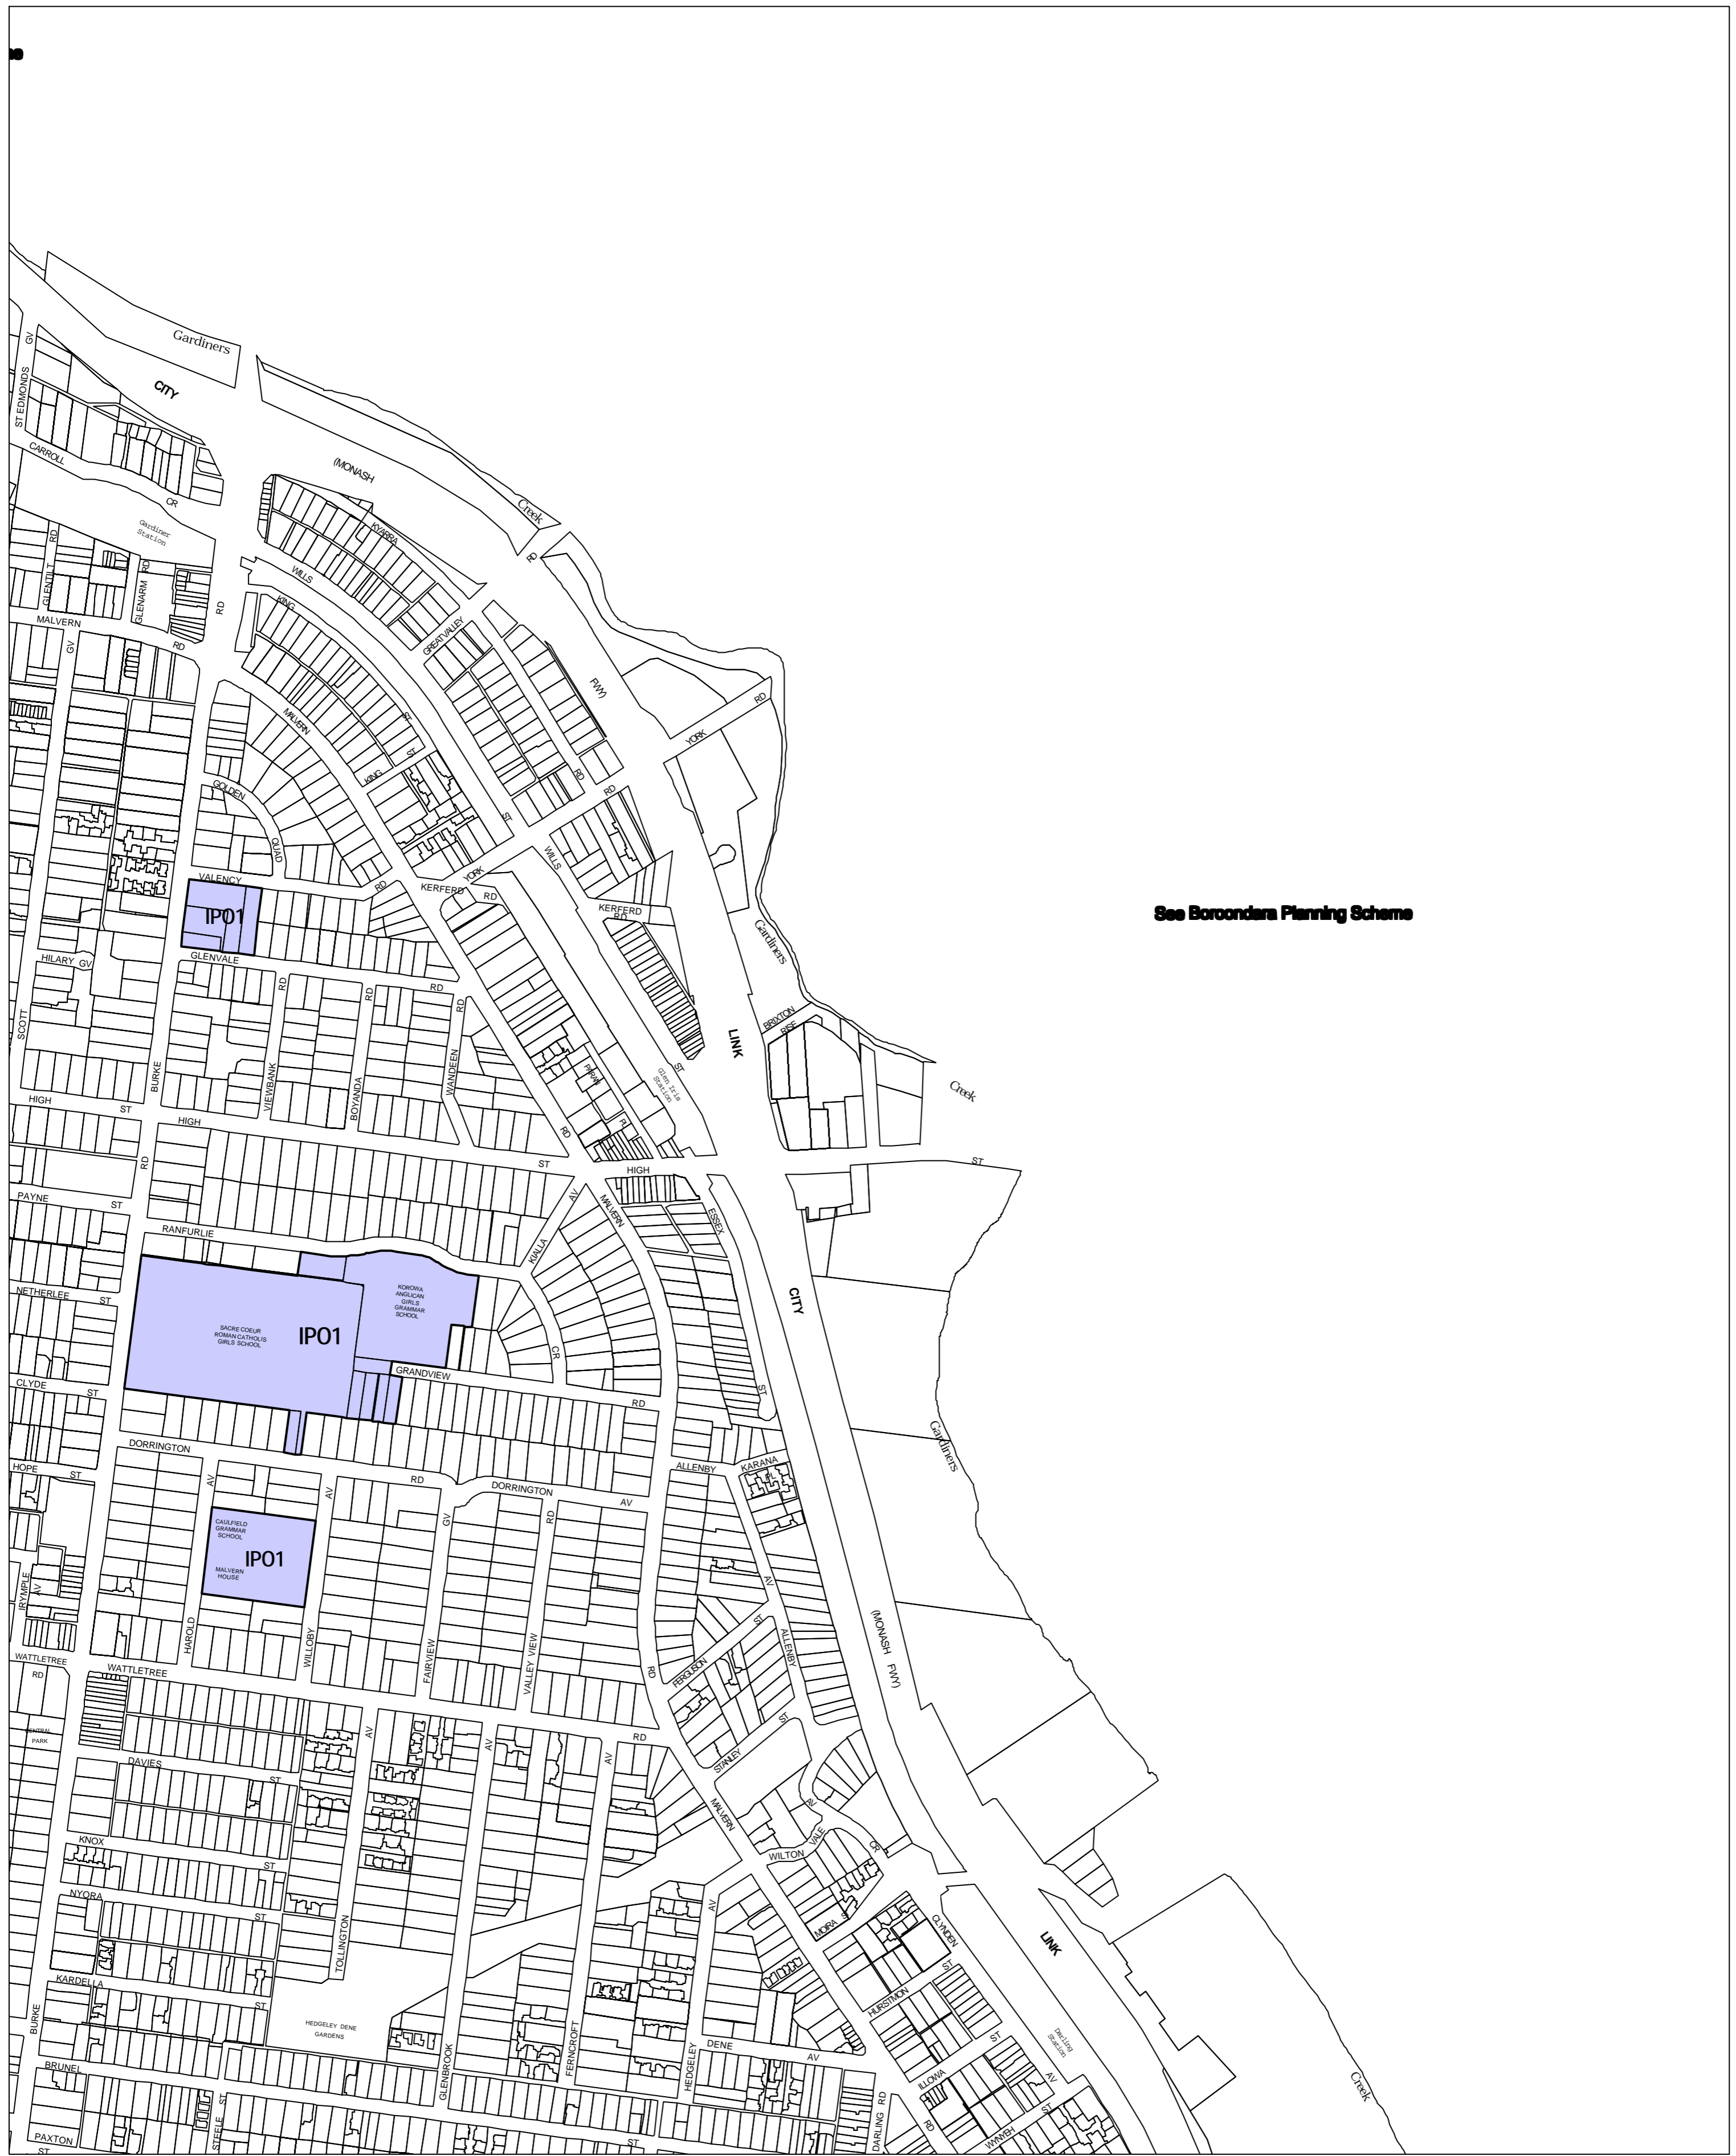

STONNINGTON PLANNING SCHEME - LOCAL PROVISION

See Borondara Planning Scheme

Overlays

- **IPO1** Incorporated Plan Overlay - Schedule 1

100 200 300 400 500 m

AUSTRALIAN MAP GRID ZONE 55

INDEX TO ADJOINING METRIC SERIES MAP

1	2	3
4	5	6
7	8	9
10		

Printed: 25/6/2007