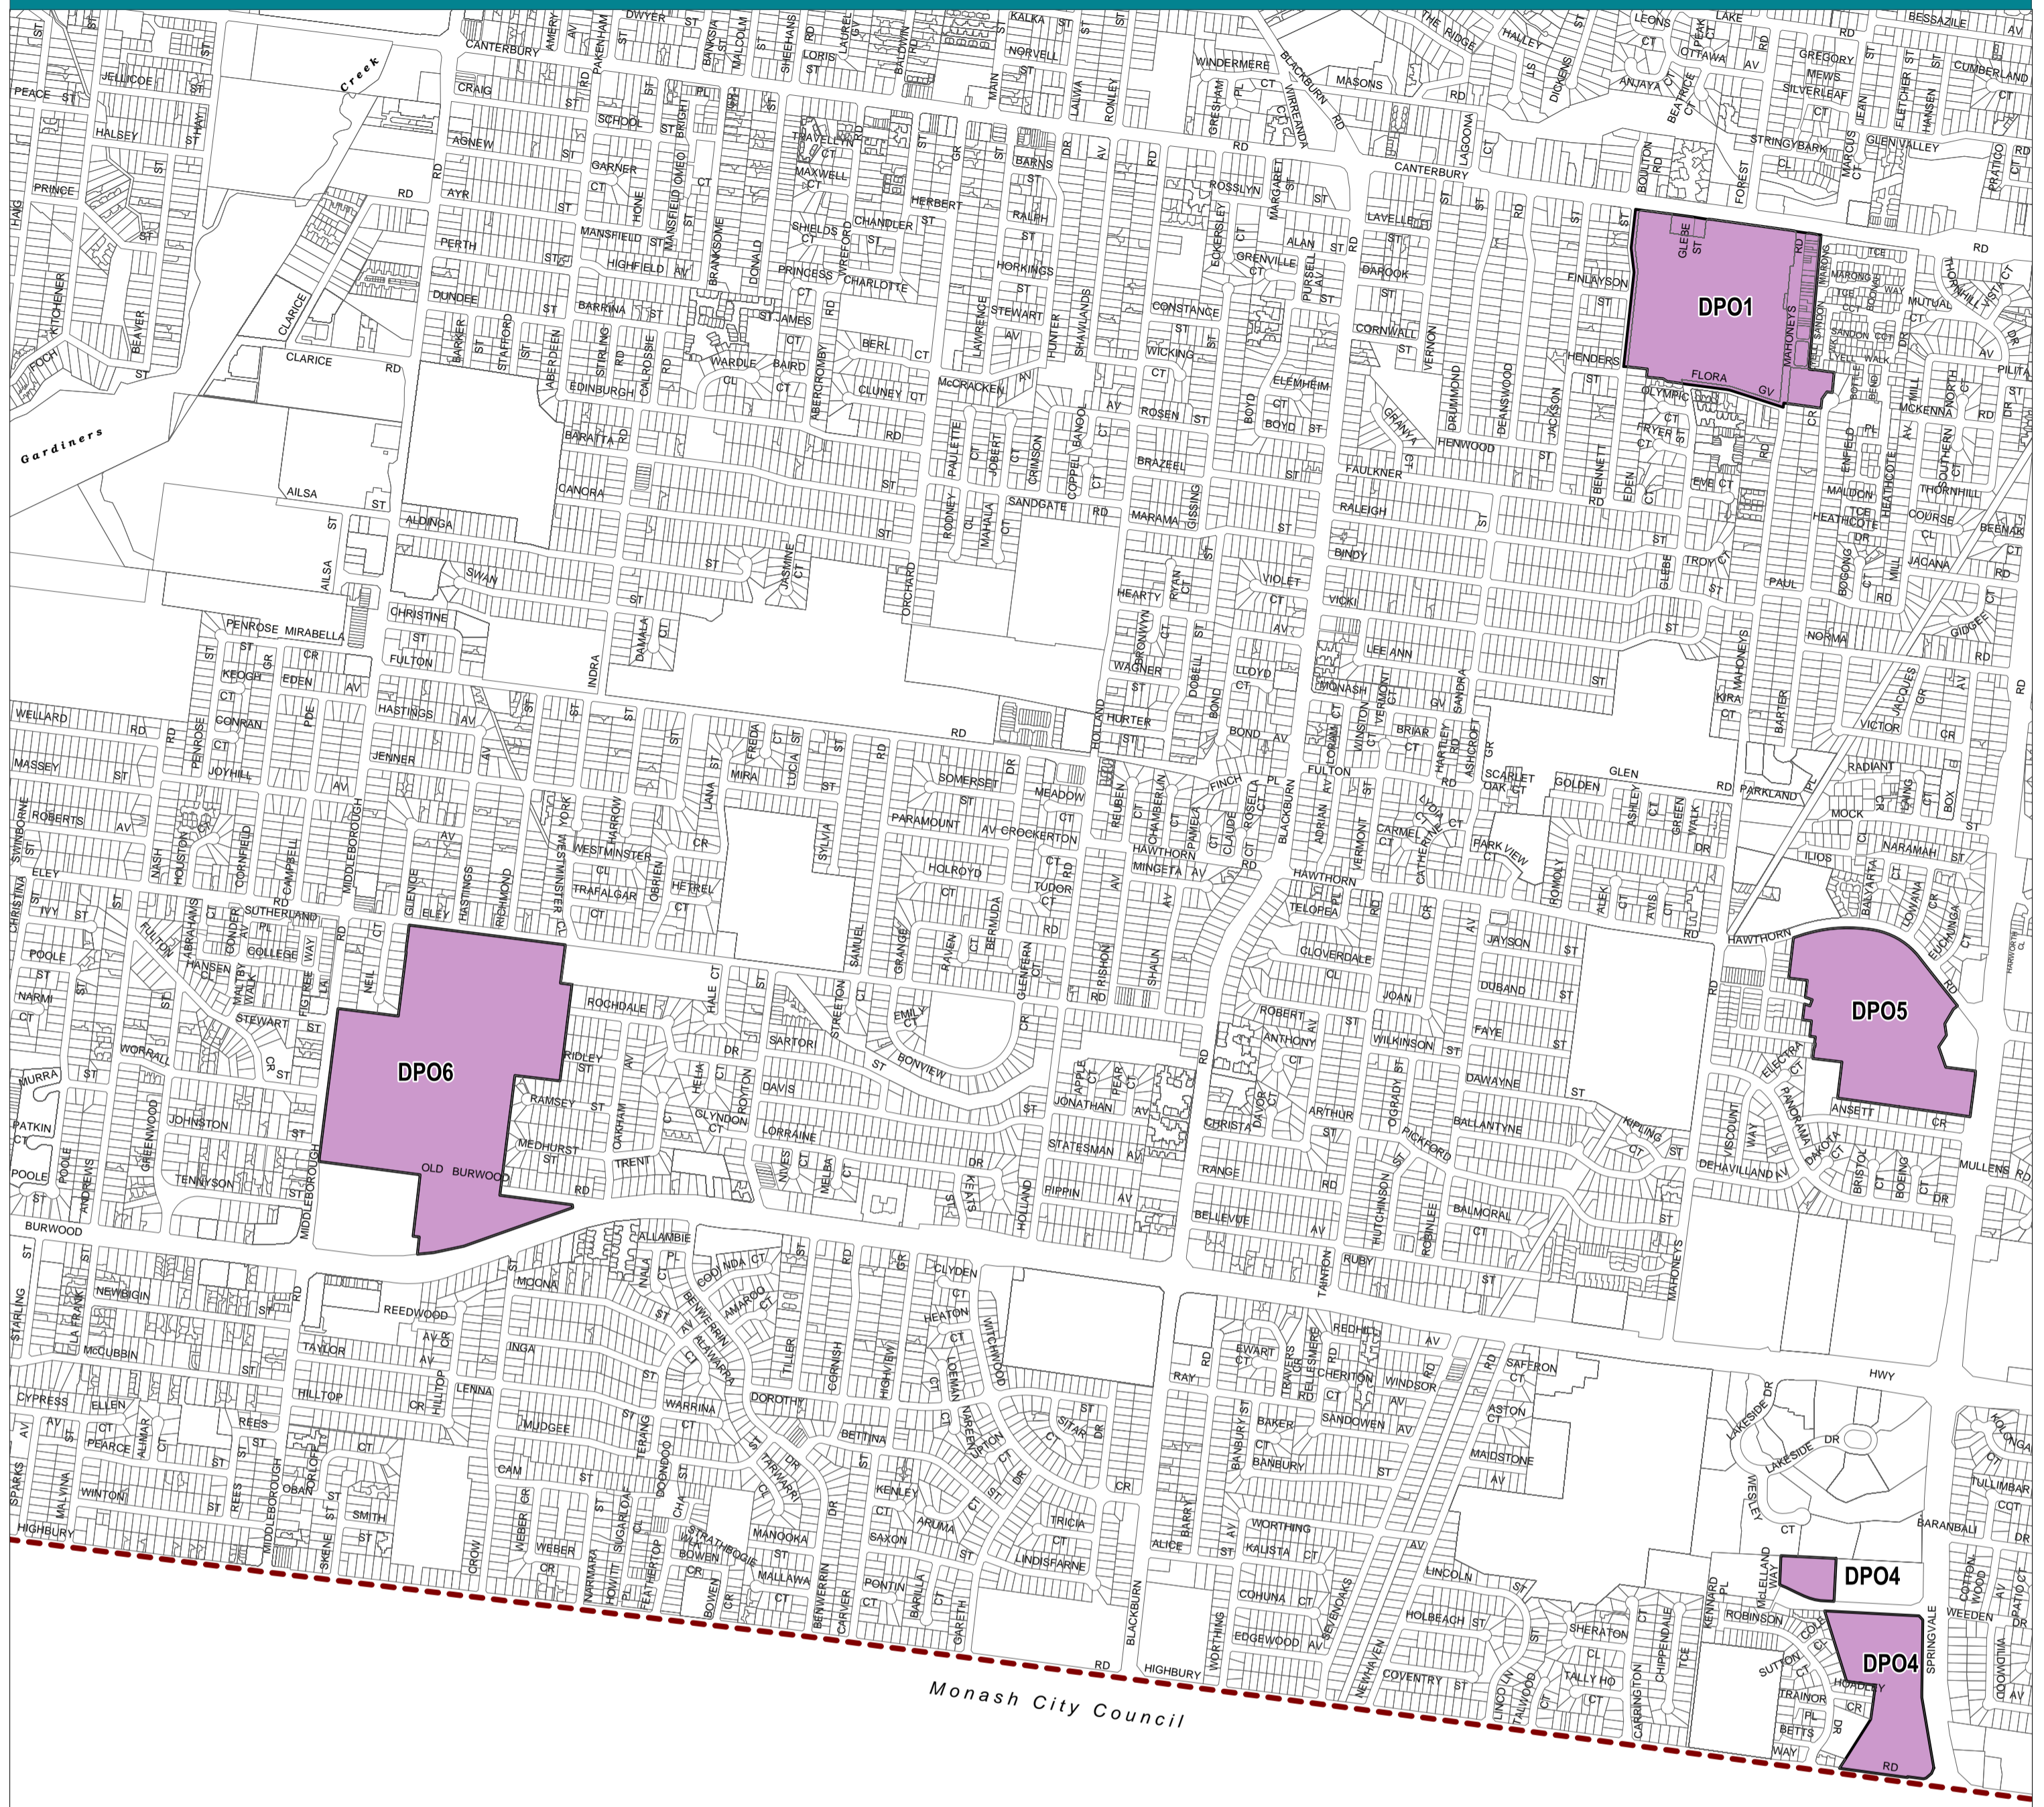

WHITEHORSE PLANNING SCHEME - LOCAL PROVISION

AUSTRALIAN MAP GRID ZONE 55

PREPARED BY: Planning Mapping Services

Environment,
Land, Water
and Planning

Printed: 9/10/2015

AMENDMENT C110