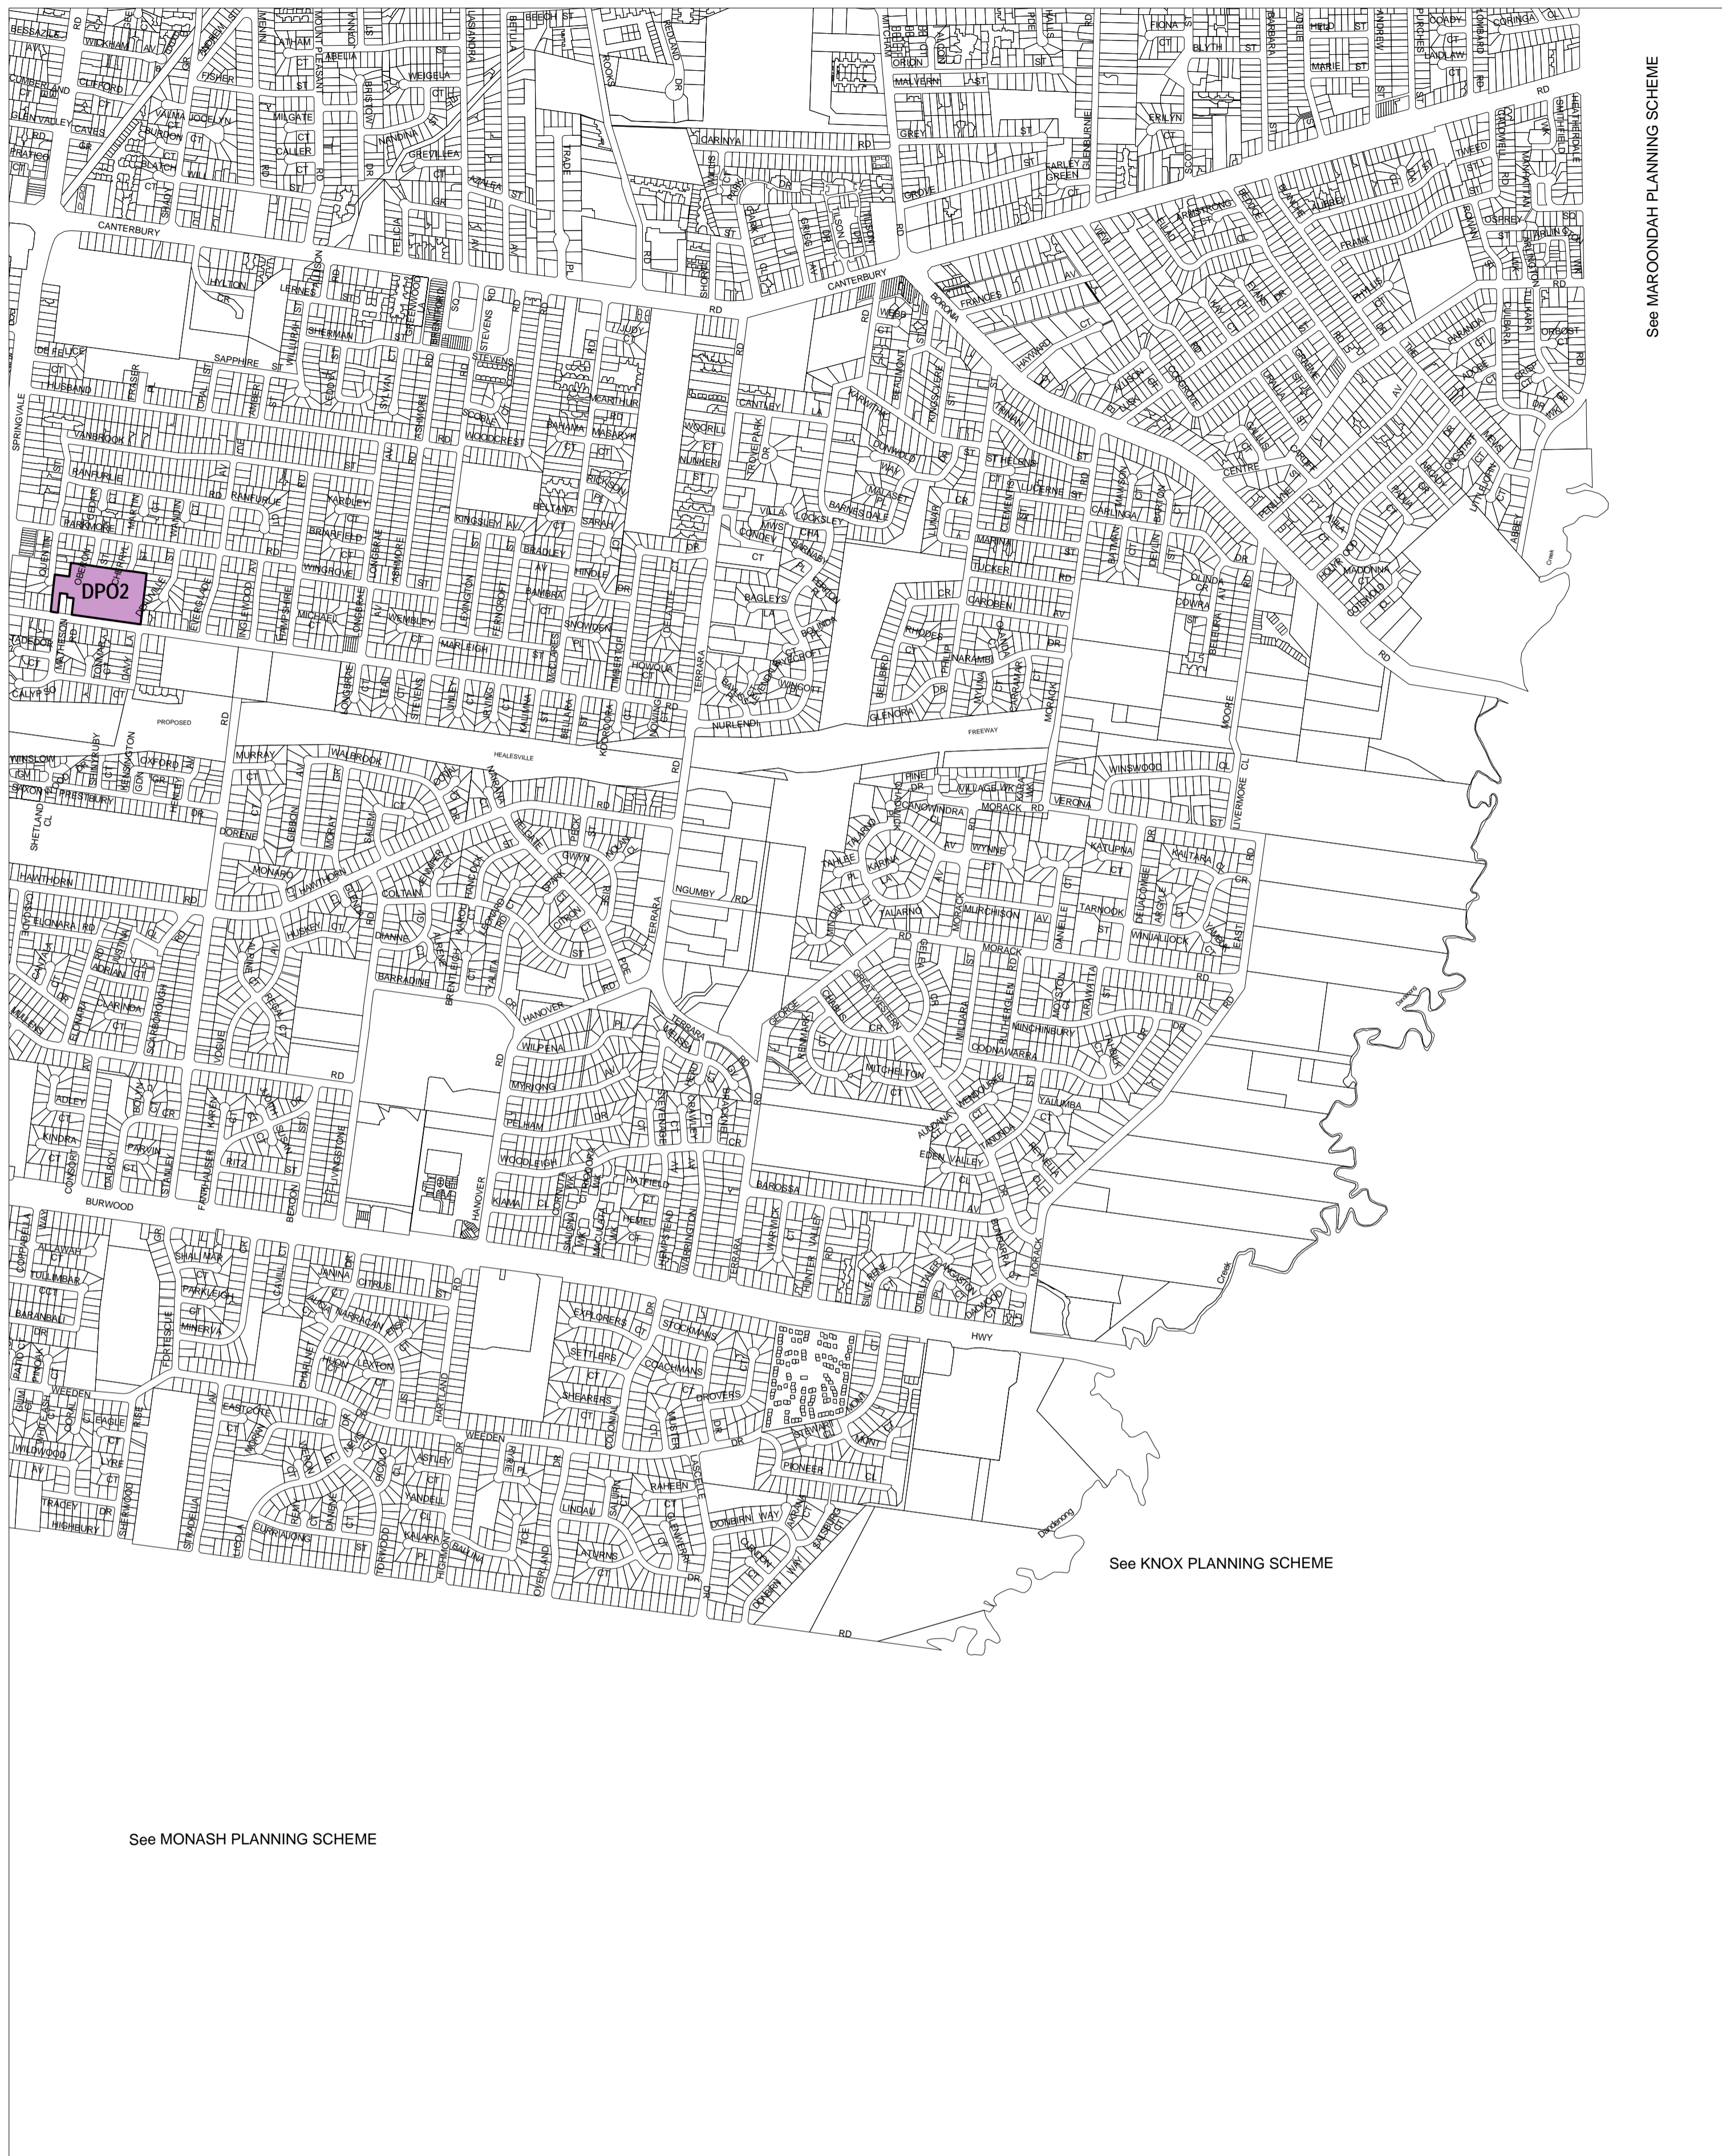

WHITEHORSE PLANNING SCHEME - LOCAL PROVISION

See MAROONDH PLANNING SCHEME

See MONASH PLANNING SCHEME

See KNOX PLANNING SCHEME

Overlays

- DPO2 Development Plan Overlay - Schedule 2

AUSTRALIAN MAP GRID ZONE 55

Printed: 5/6/2007

AMENDMENT C17

INDEX TO ADJOINING METRIC SERIES MAP

DEVELOPMENT PLAN OVERLAY

MAP No 6DPO