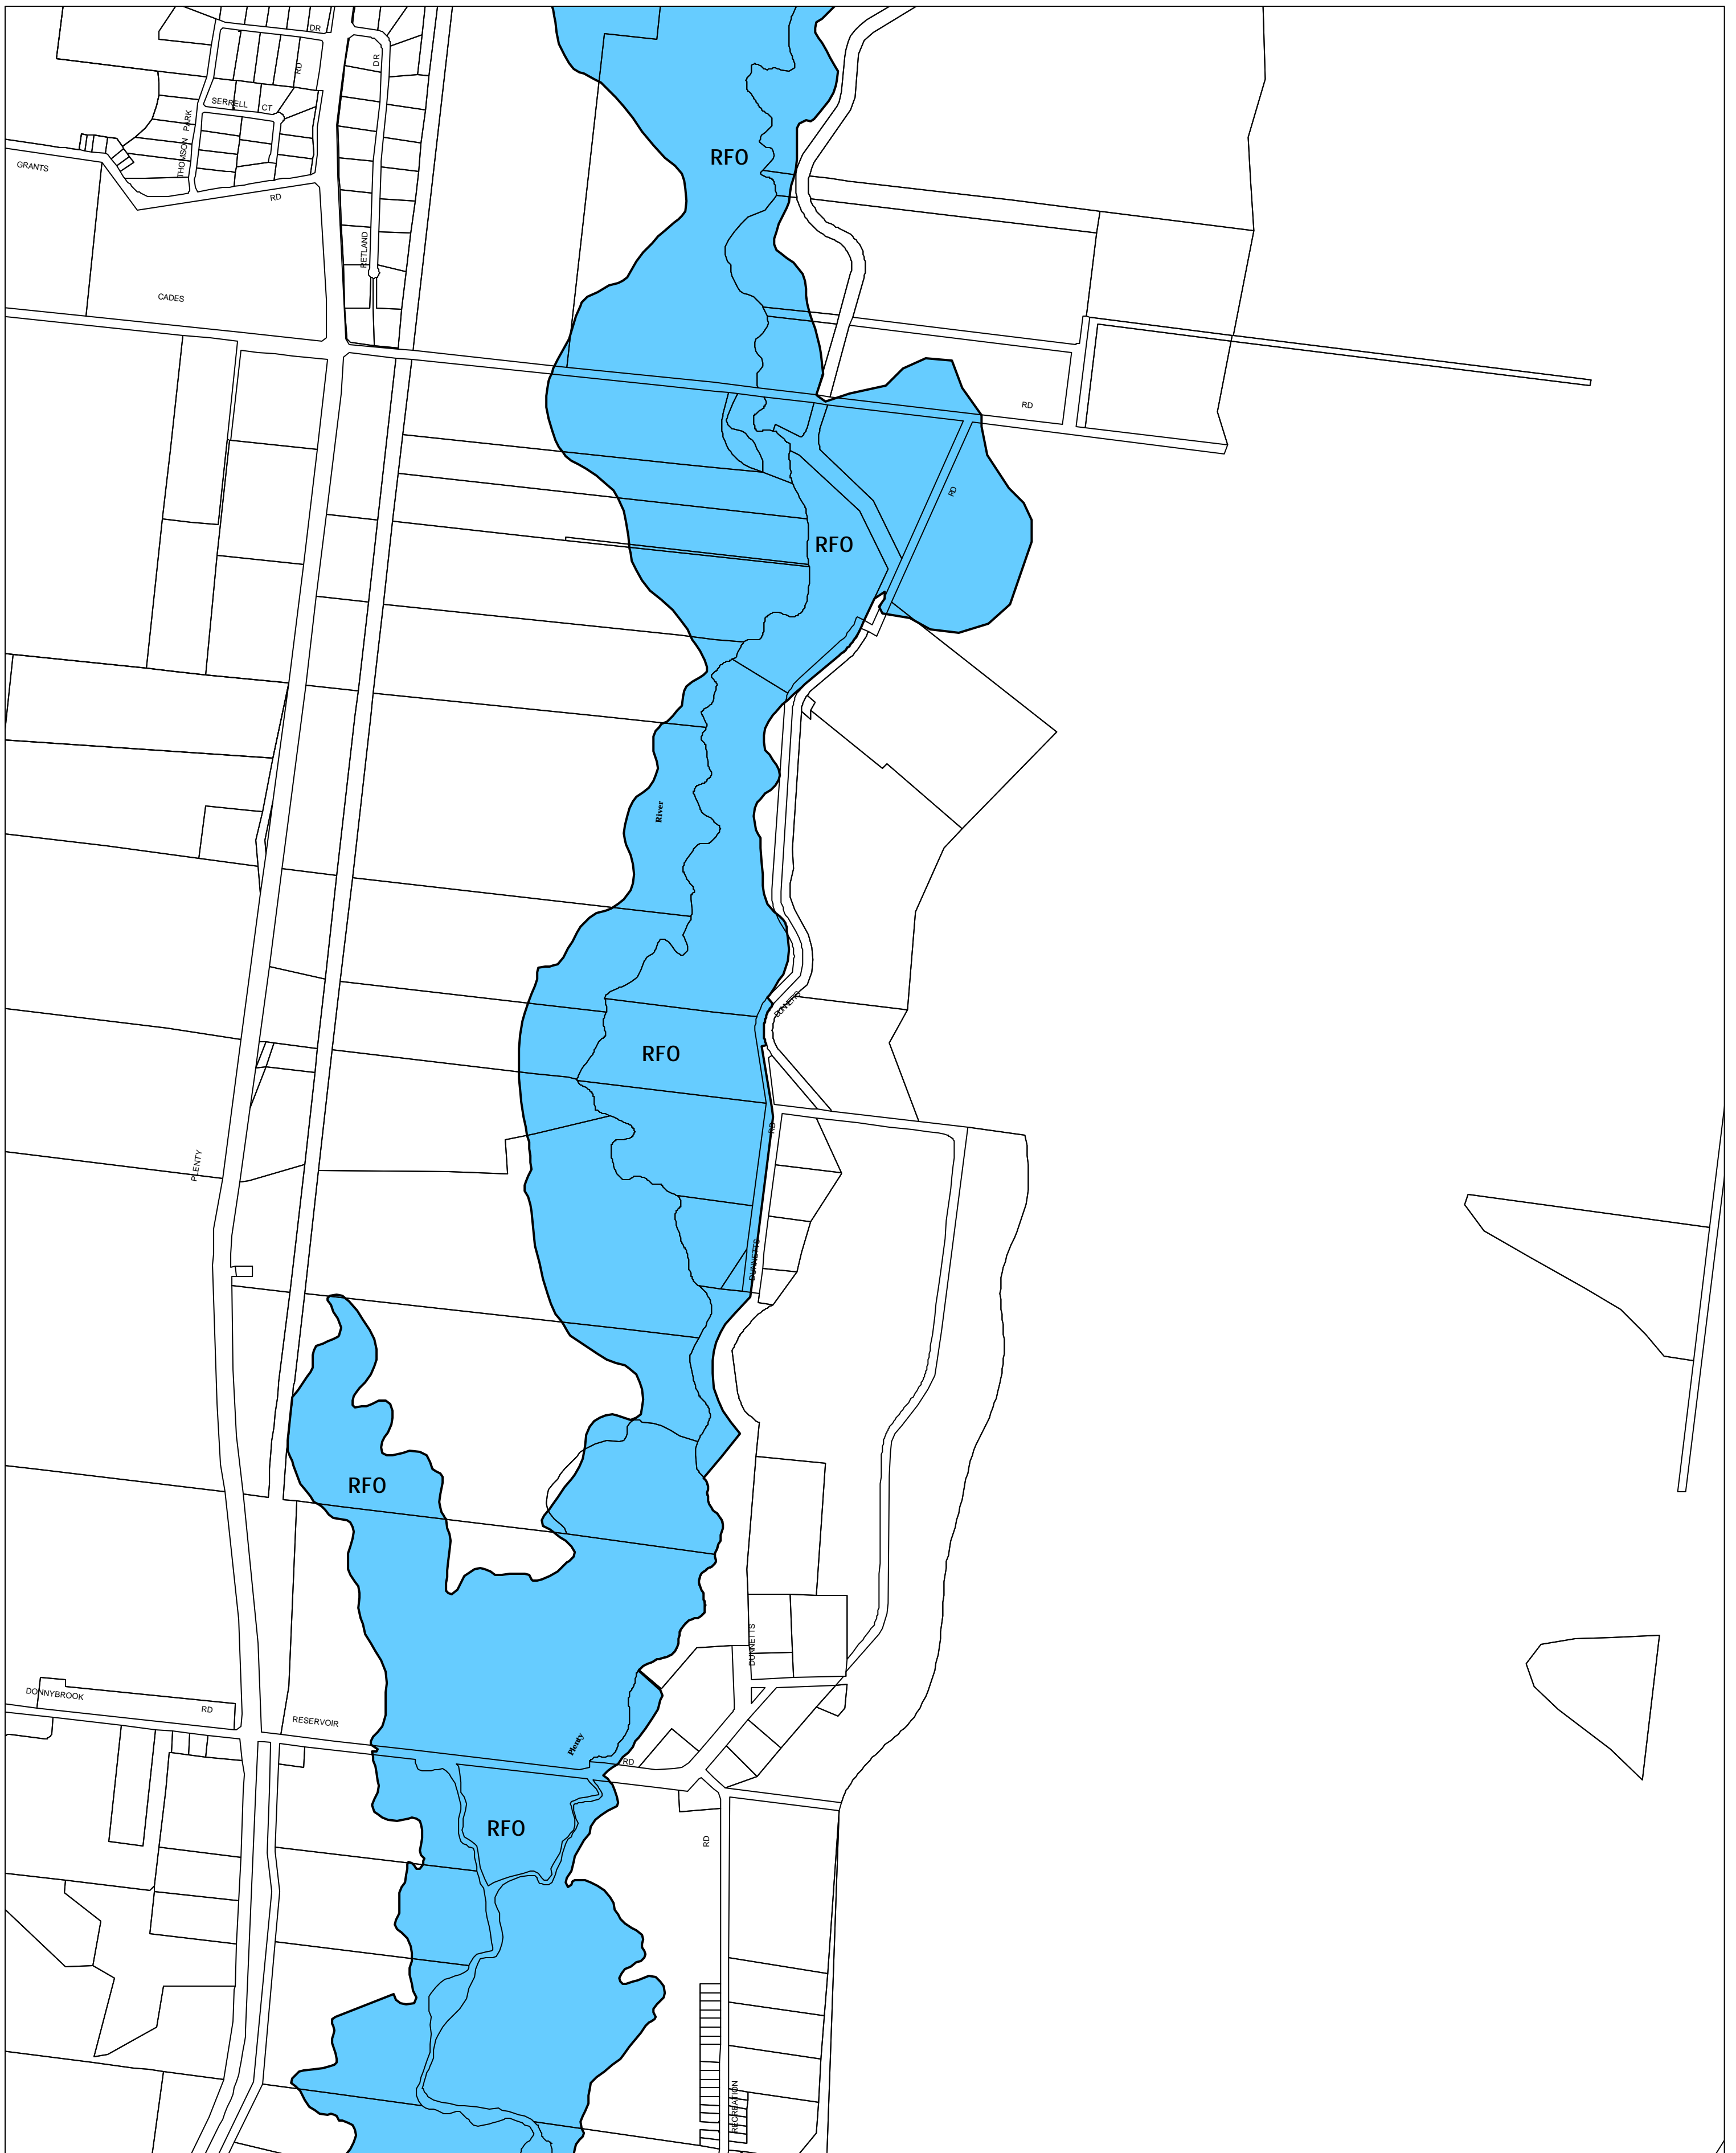

WHITTLESEA PLANNING SCHEME - LOCAL PROVISION

Overlays

RFO Rural Floodway Overlay

AUSTRALIAN MAP GRID ZONE 55

Printed: 9/7/2007