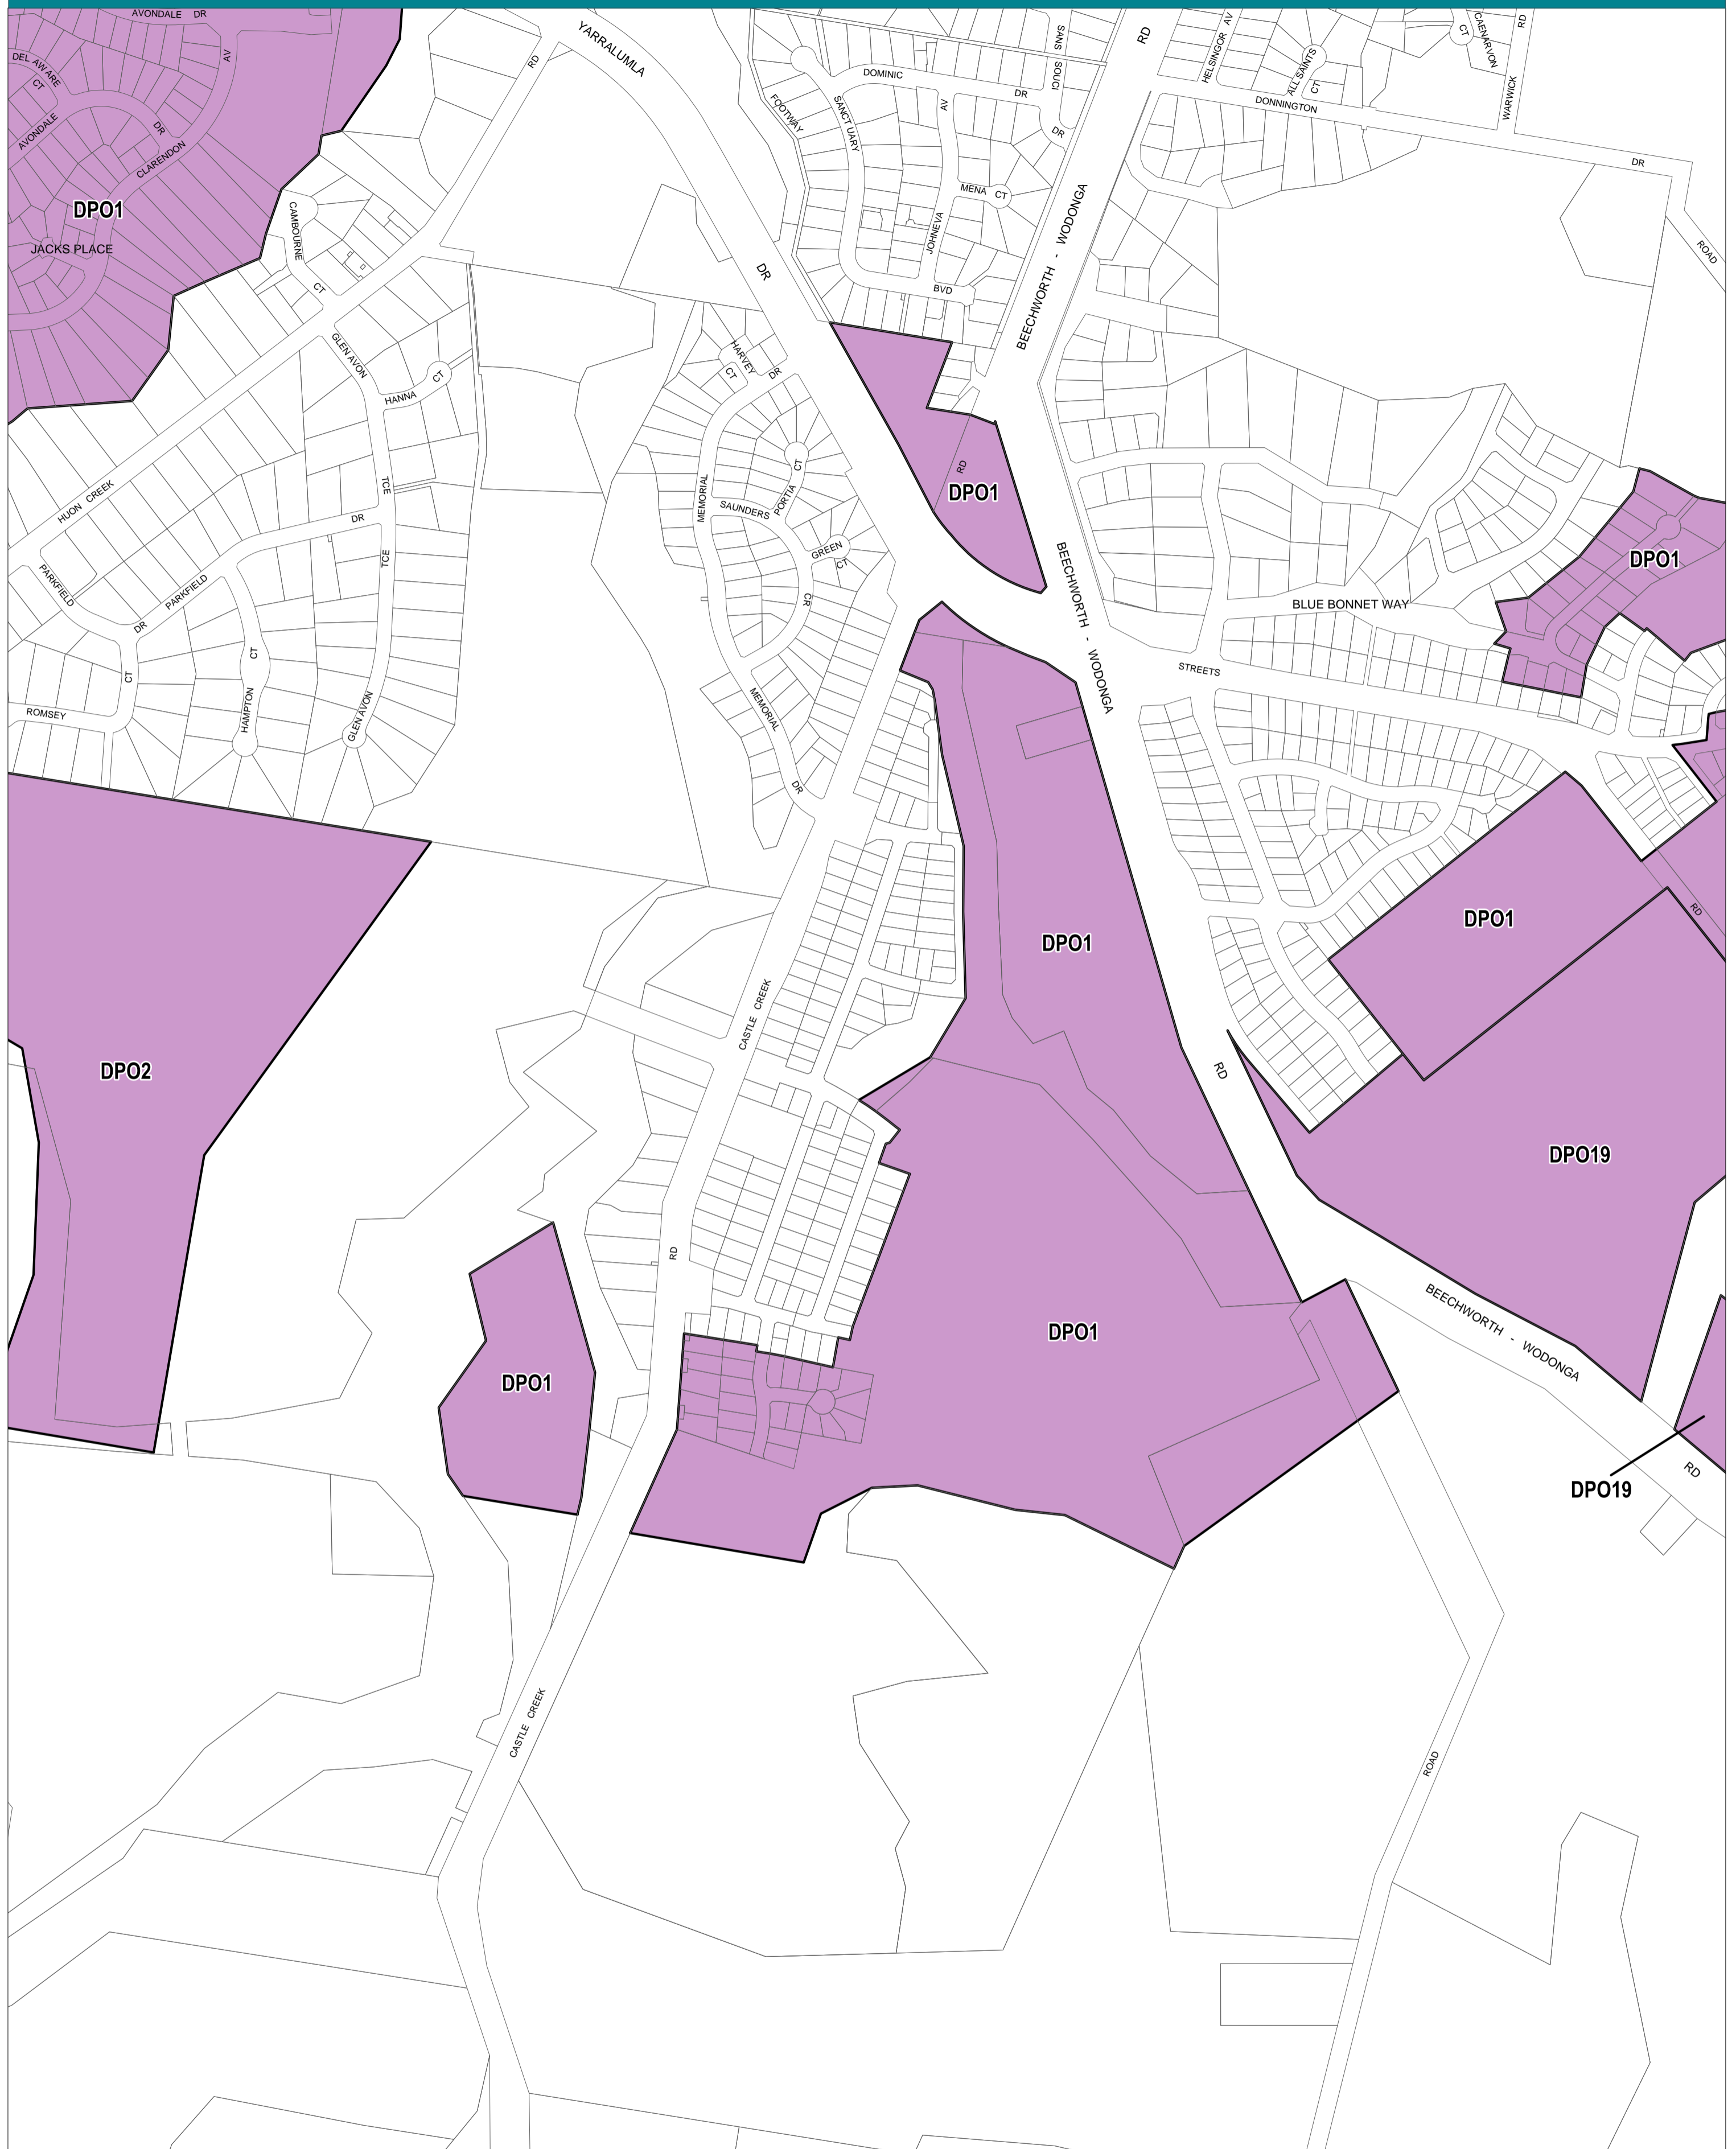

WODONGA PLANNING SCHEME - LOCAL PROVISION

This publication is copyright. No part may be reproduced by any process except in accordance with the provisions of the Copyright Act. © State of Victoria.
 This map should be read in conjunction with additional Planning Overlay Maps (if applicable) as indicated on the INDEX TO MAPS.

Overlays	
	Development Plan Overlay - Schedule 1
	Development Plan Overlay - Schedule 19
	Development Plan Overlay - Schedule 2

100 0 100 200 300 400 500 m
 AUSTRALIAN MAP GRID ZONE 55
 PREPARED BY: Planning Mapping Services

Environment, Land, Water and Planning

INDEX TO ADJOINING METRIC SERIES MAP

Printed: 27/11/2015

AMENDMENT C106