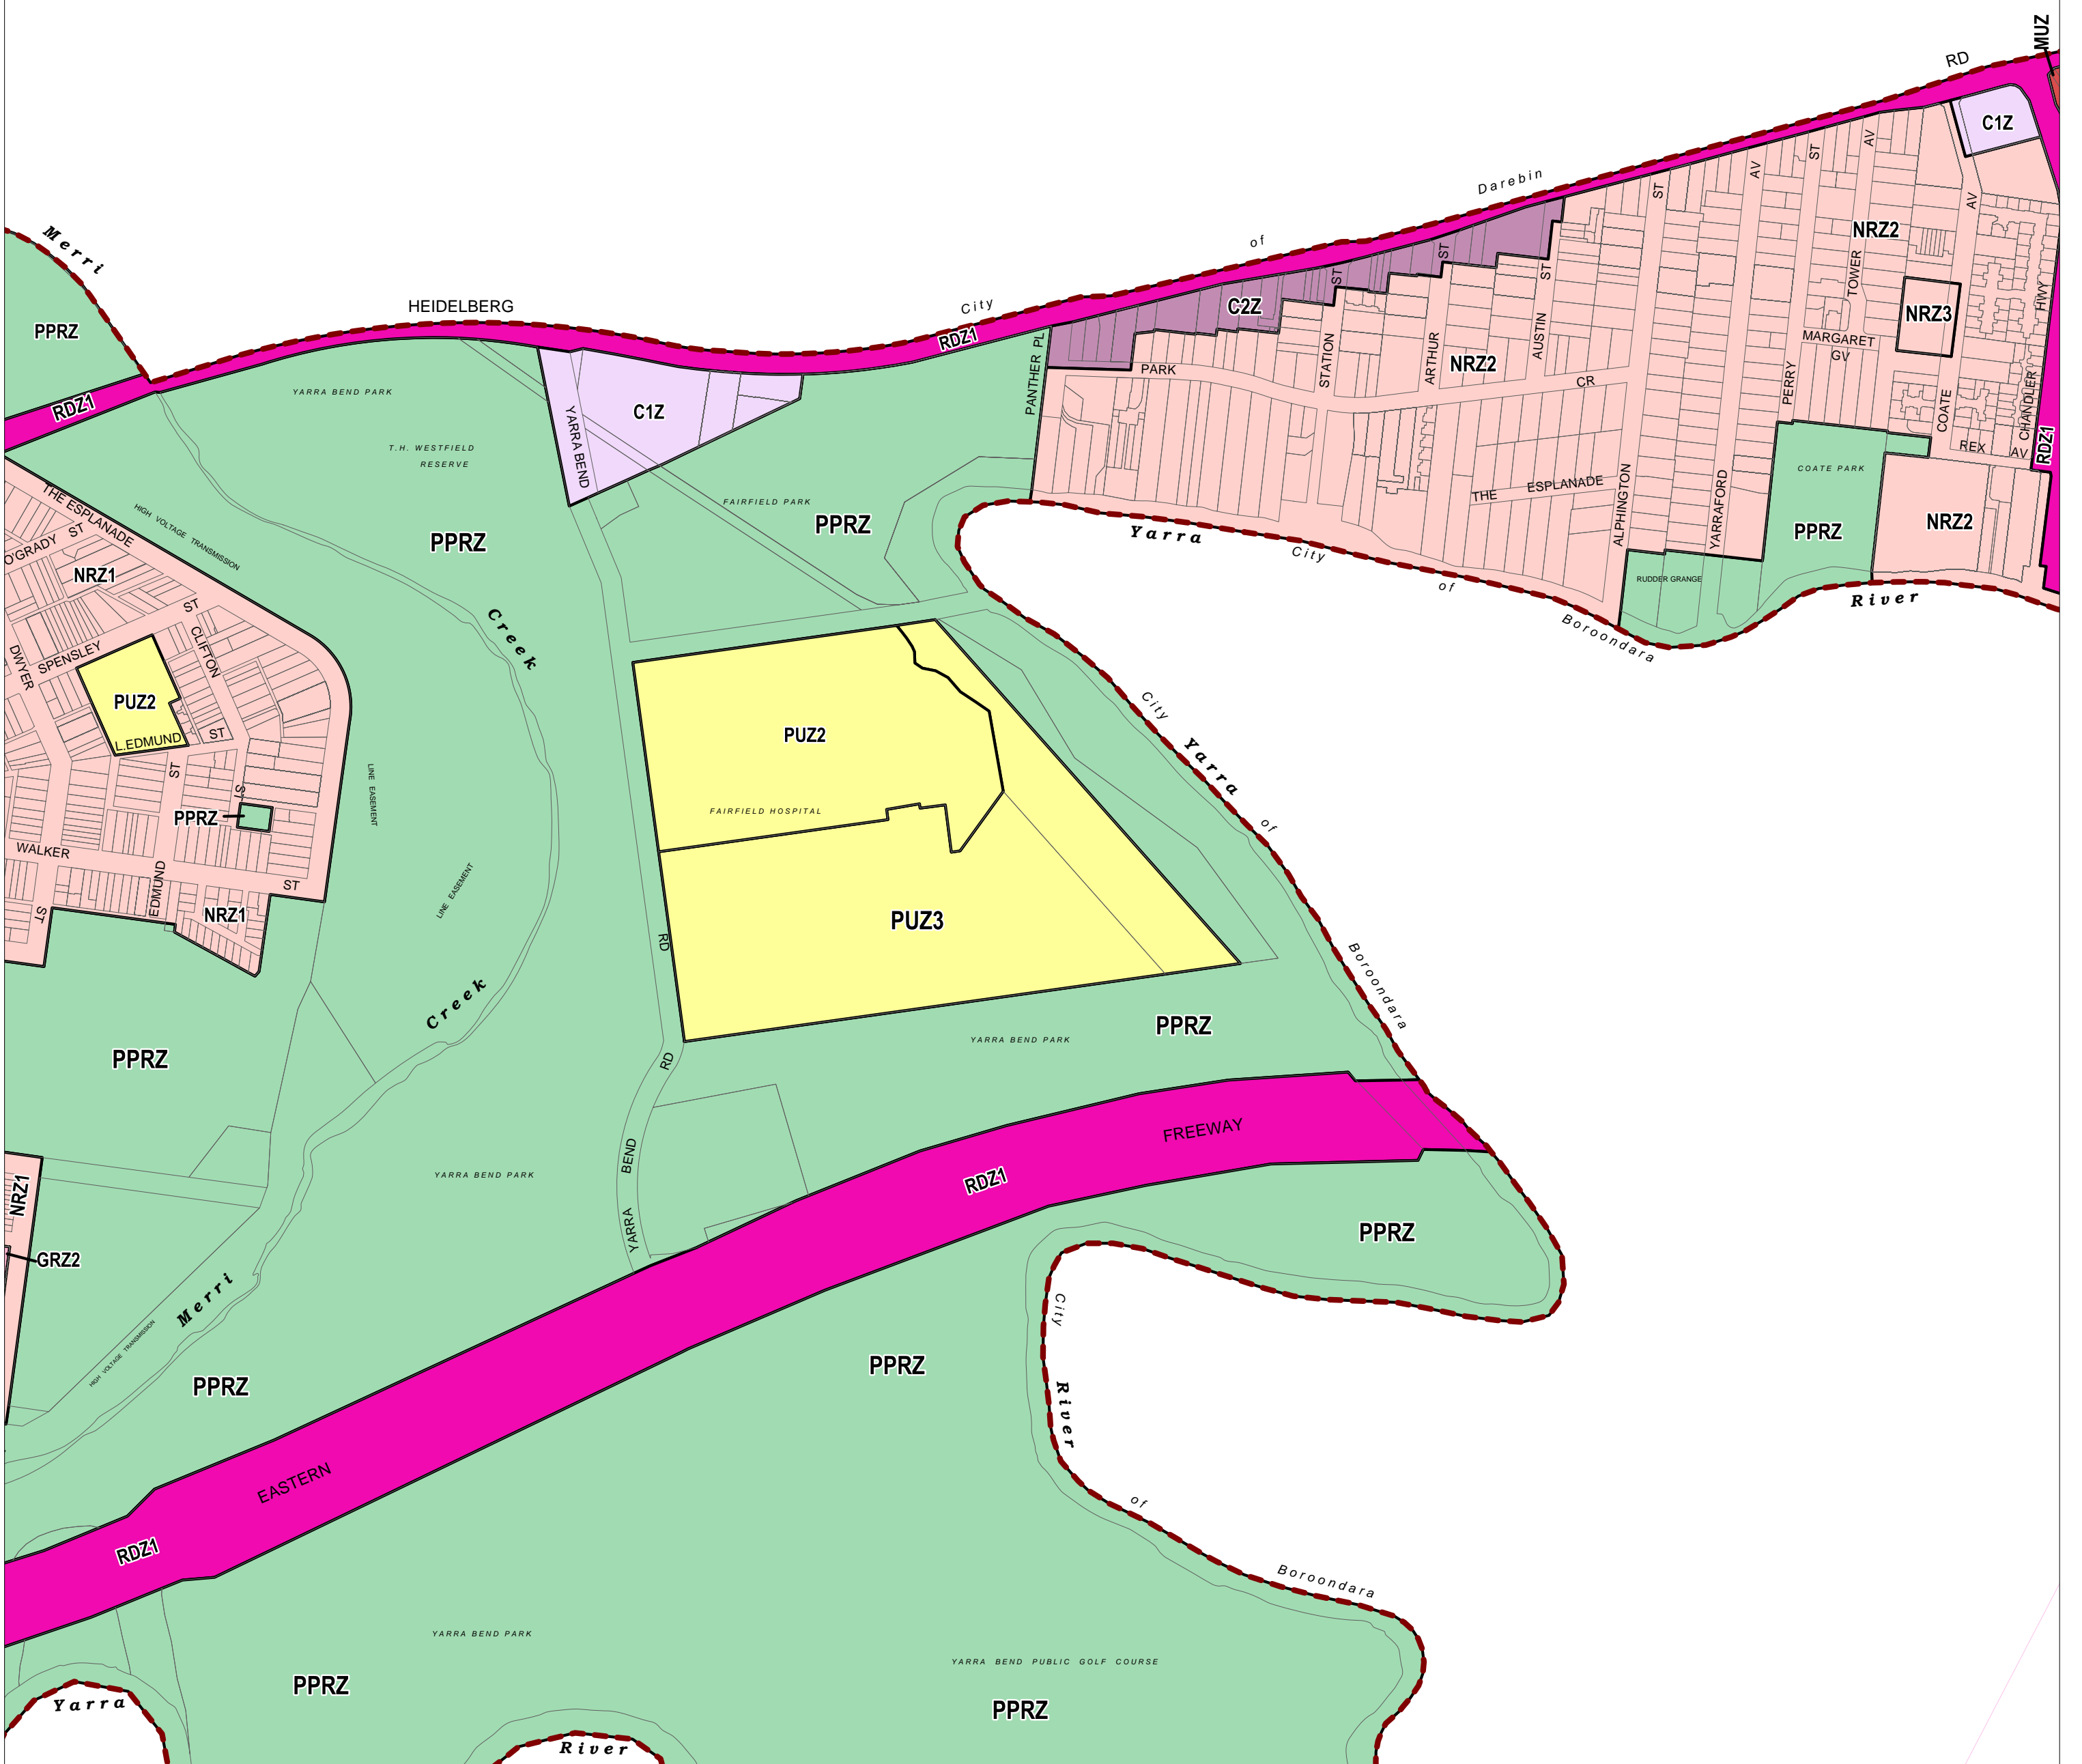

YARRA PLANNING SCHEME - LOCAL PROVISION

Commercial	MUZ Mixed Use Zone
C1Z Commercial 1 Zone	NRZ1 Neighbourhood Residential Zone - Schedule 1
C2Z Commercial 2 Zone	NRZ2 Neighbourhood Residential Zone - Schedule 2
Public Land	NRZ3 Neighbourhood Residential Zone - Schedule 3
PPRZ Public Park And Recreation Zone	
PUZ2 Public Use Zone - Education	
PUZ3 Public Use Zone - Health And Community	
RDZ1 Road Zone - Category 1	
RDZ2 Road Zone - Category 2	

AUSTRALIAN MAP GRID ZONE 55

PREPARED BY: Planning Mapping Services

Environment, Land, Water and Planning

Printed: 16/6/2016

AMENDMENT GC43