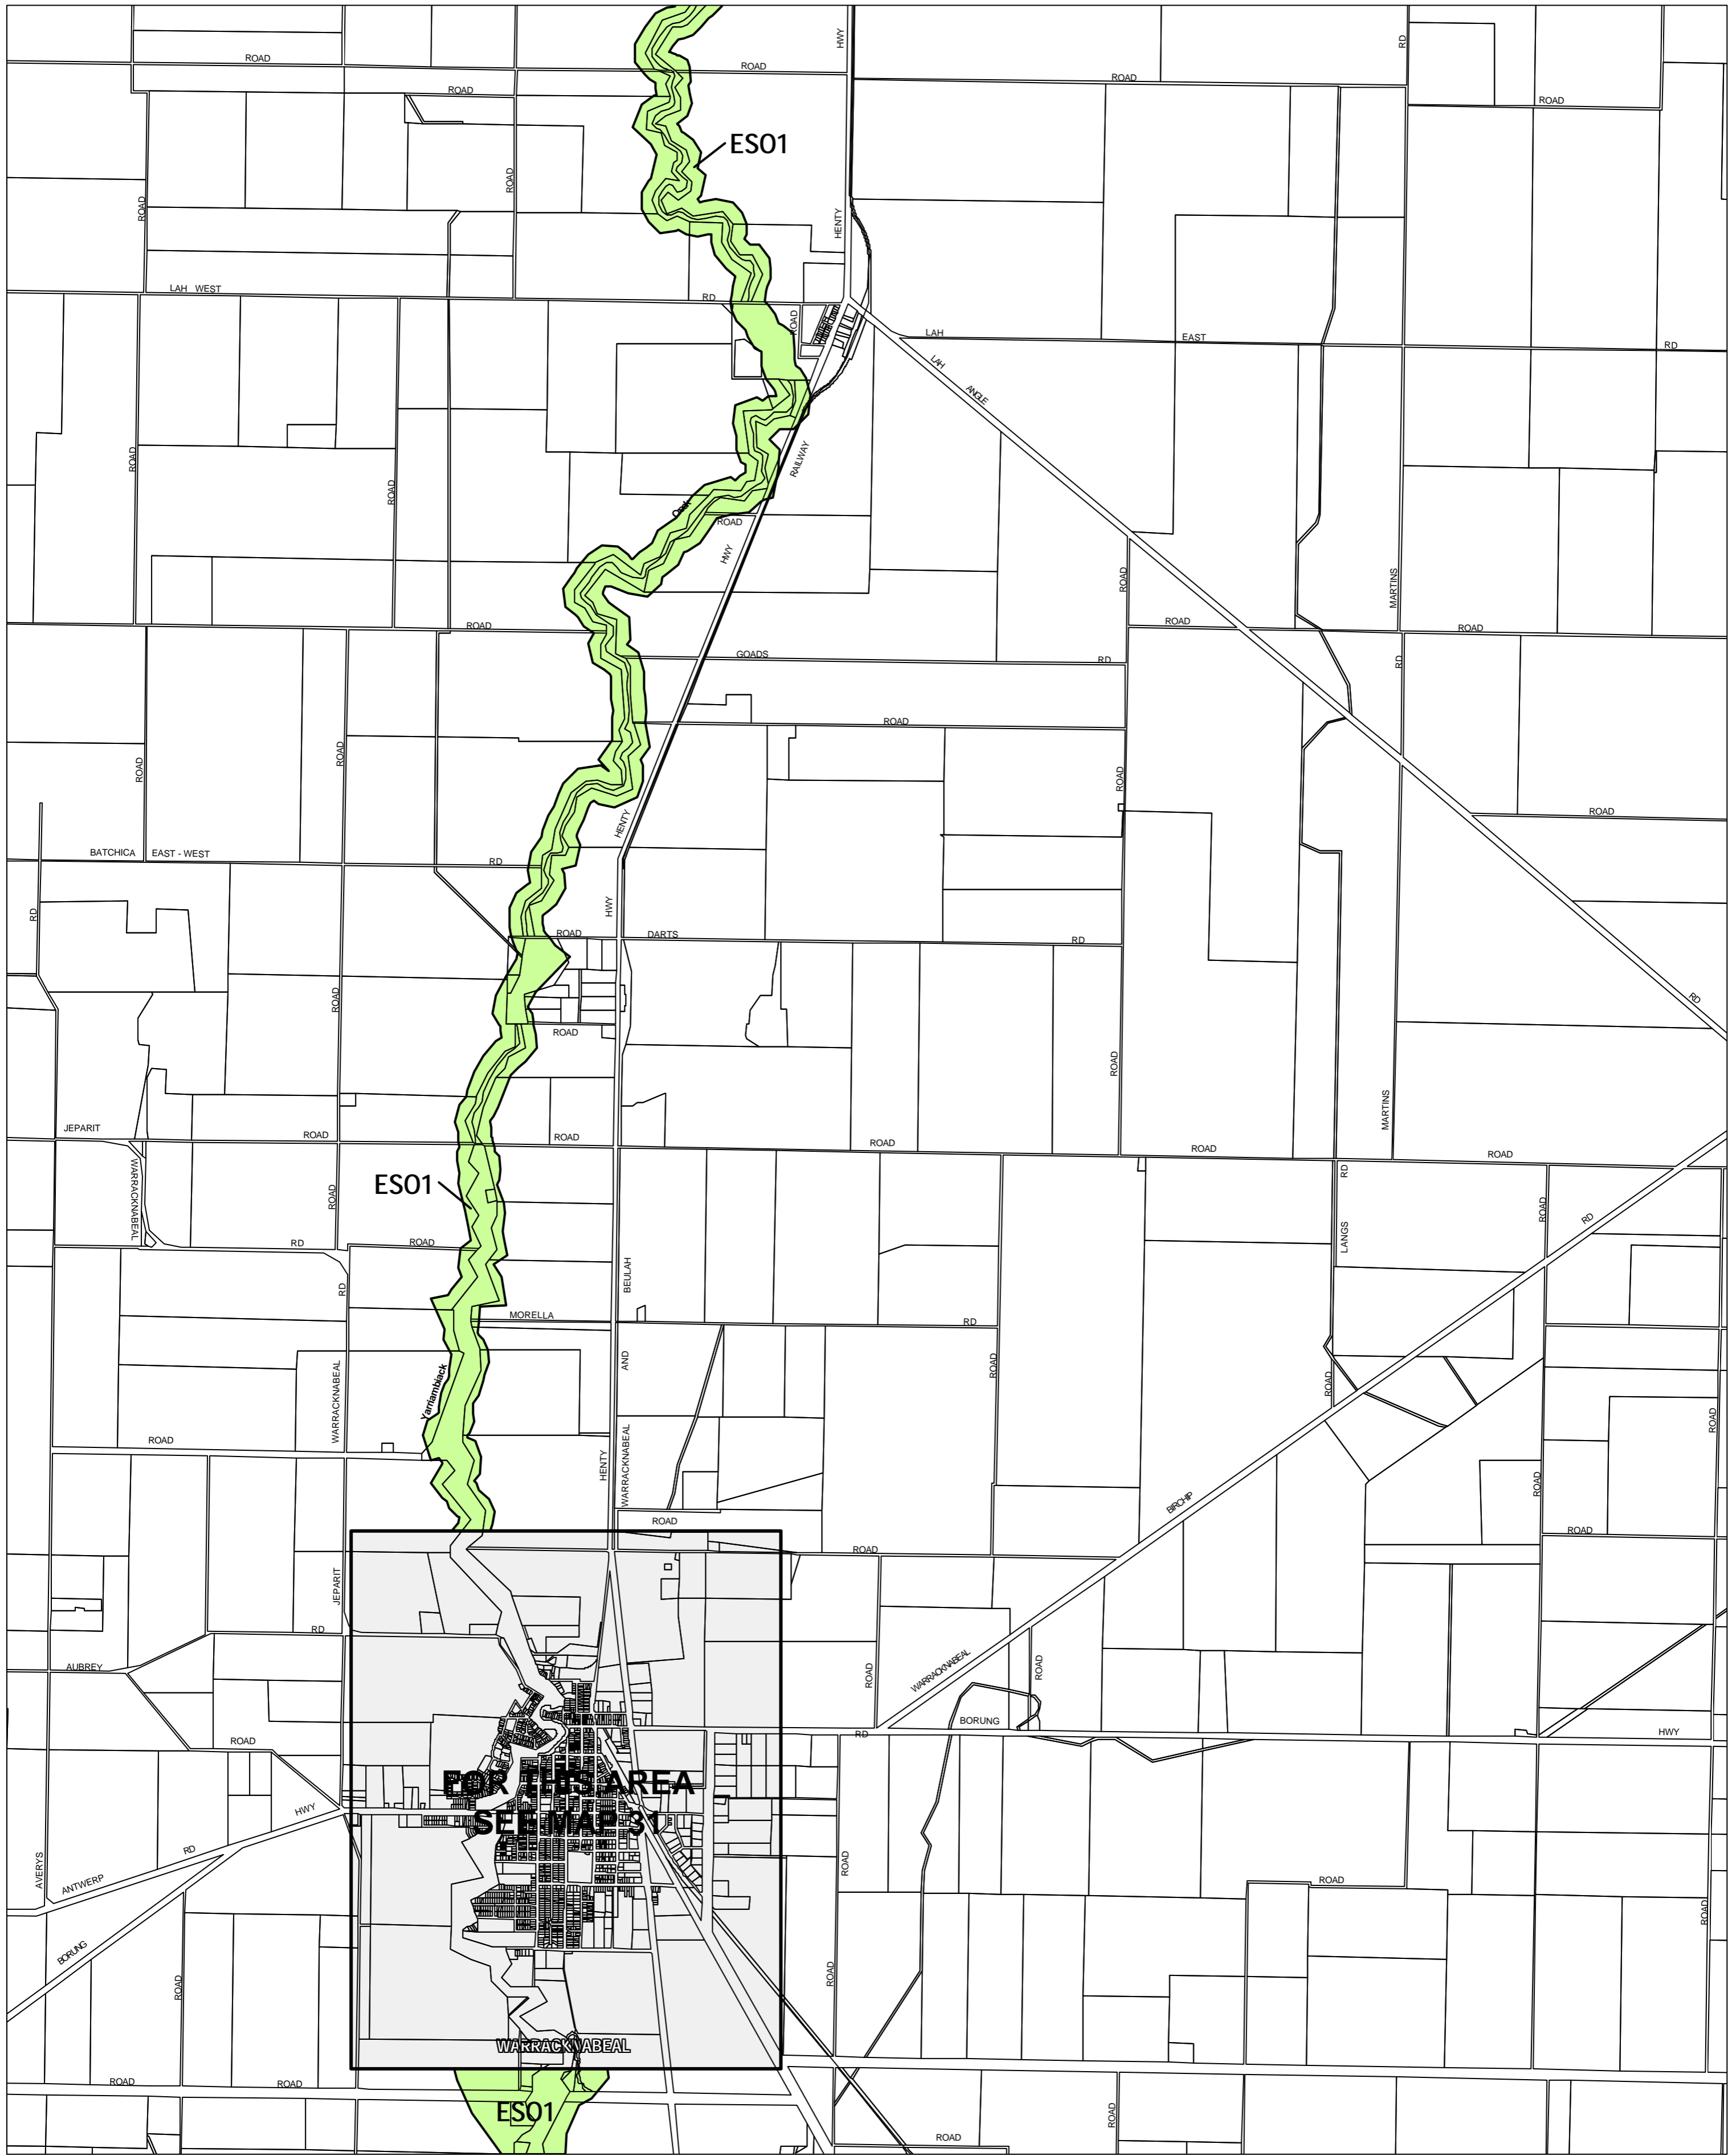

YARRIAMBIACK PLANNING SCHEME - LOCAL PROVISION

Overlays

ES01 Environmental Significance Overlay - Schedule 1

AUSTRALIAN MAP GRID ZONE 54

Printed: 13/6/2007

INDEX TO ADJOINING METRIC SERIES MAP