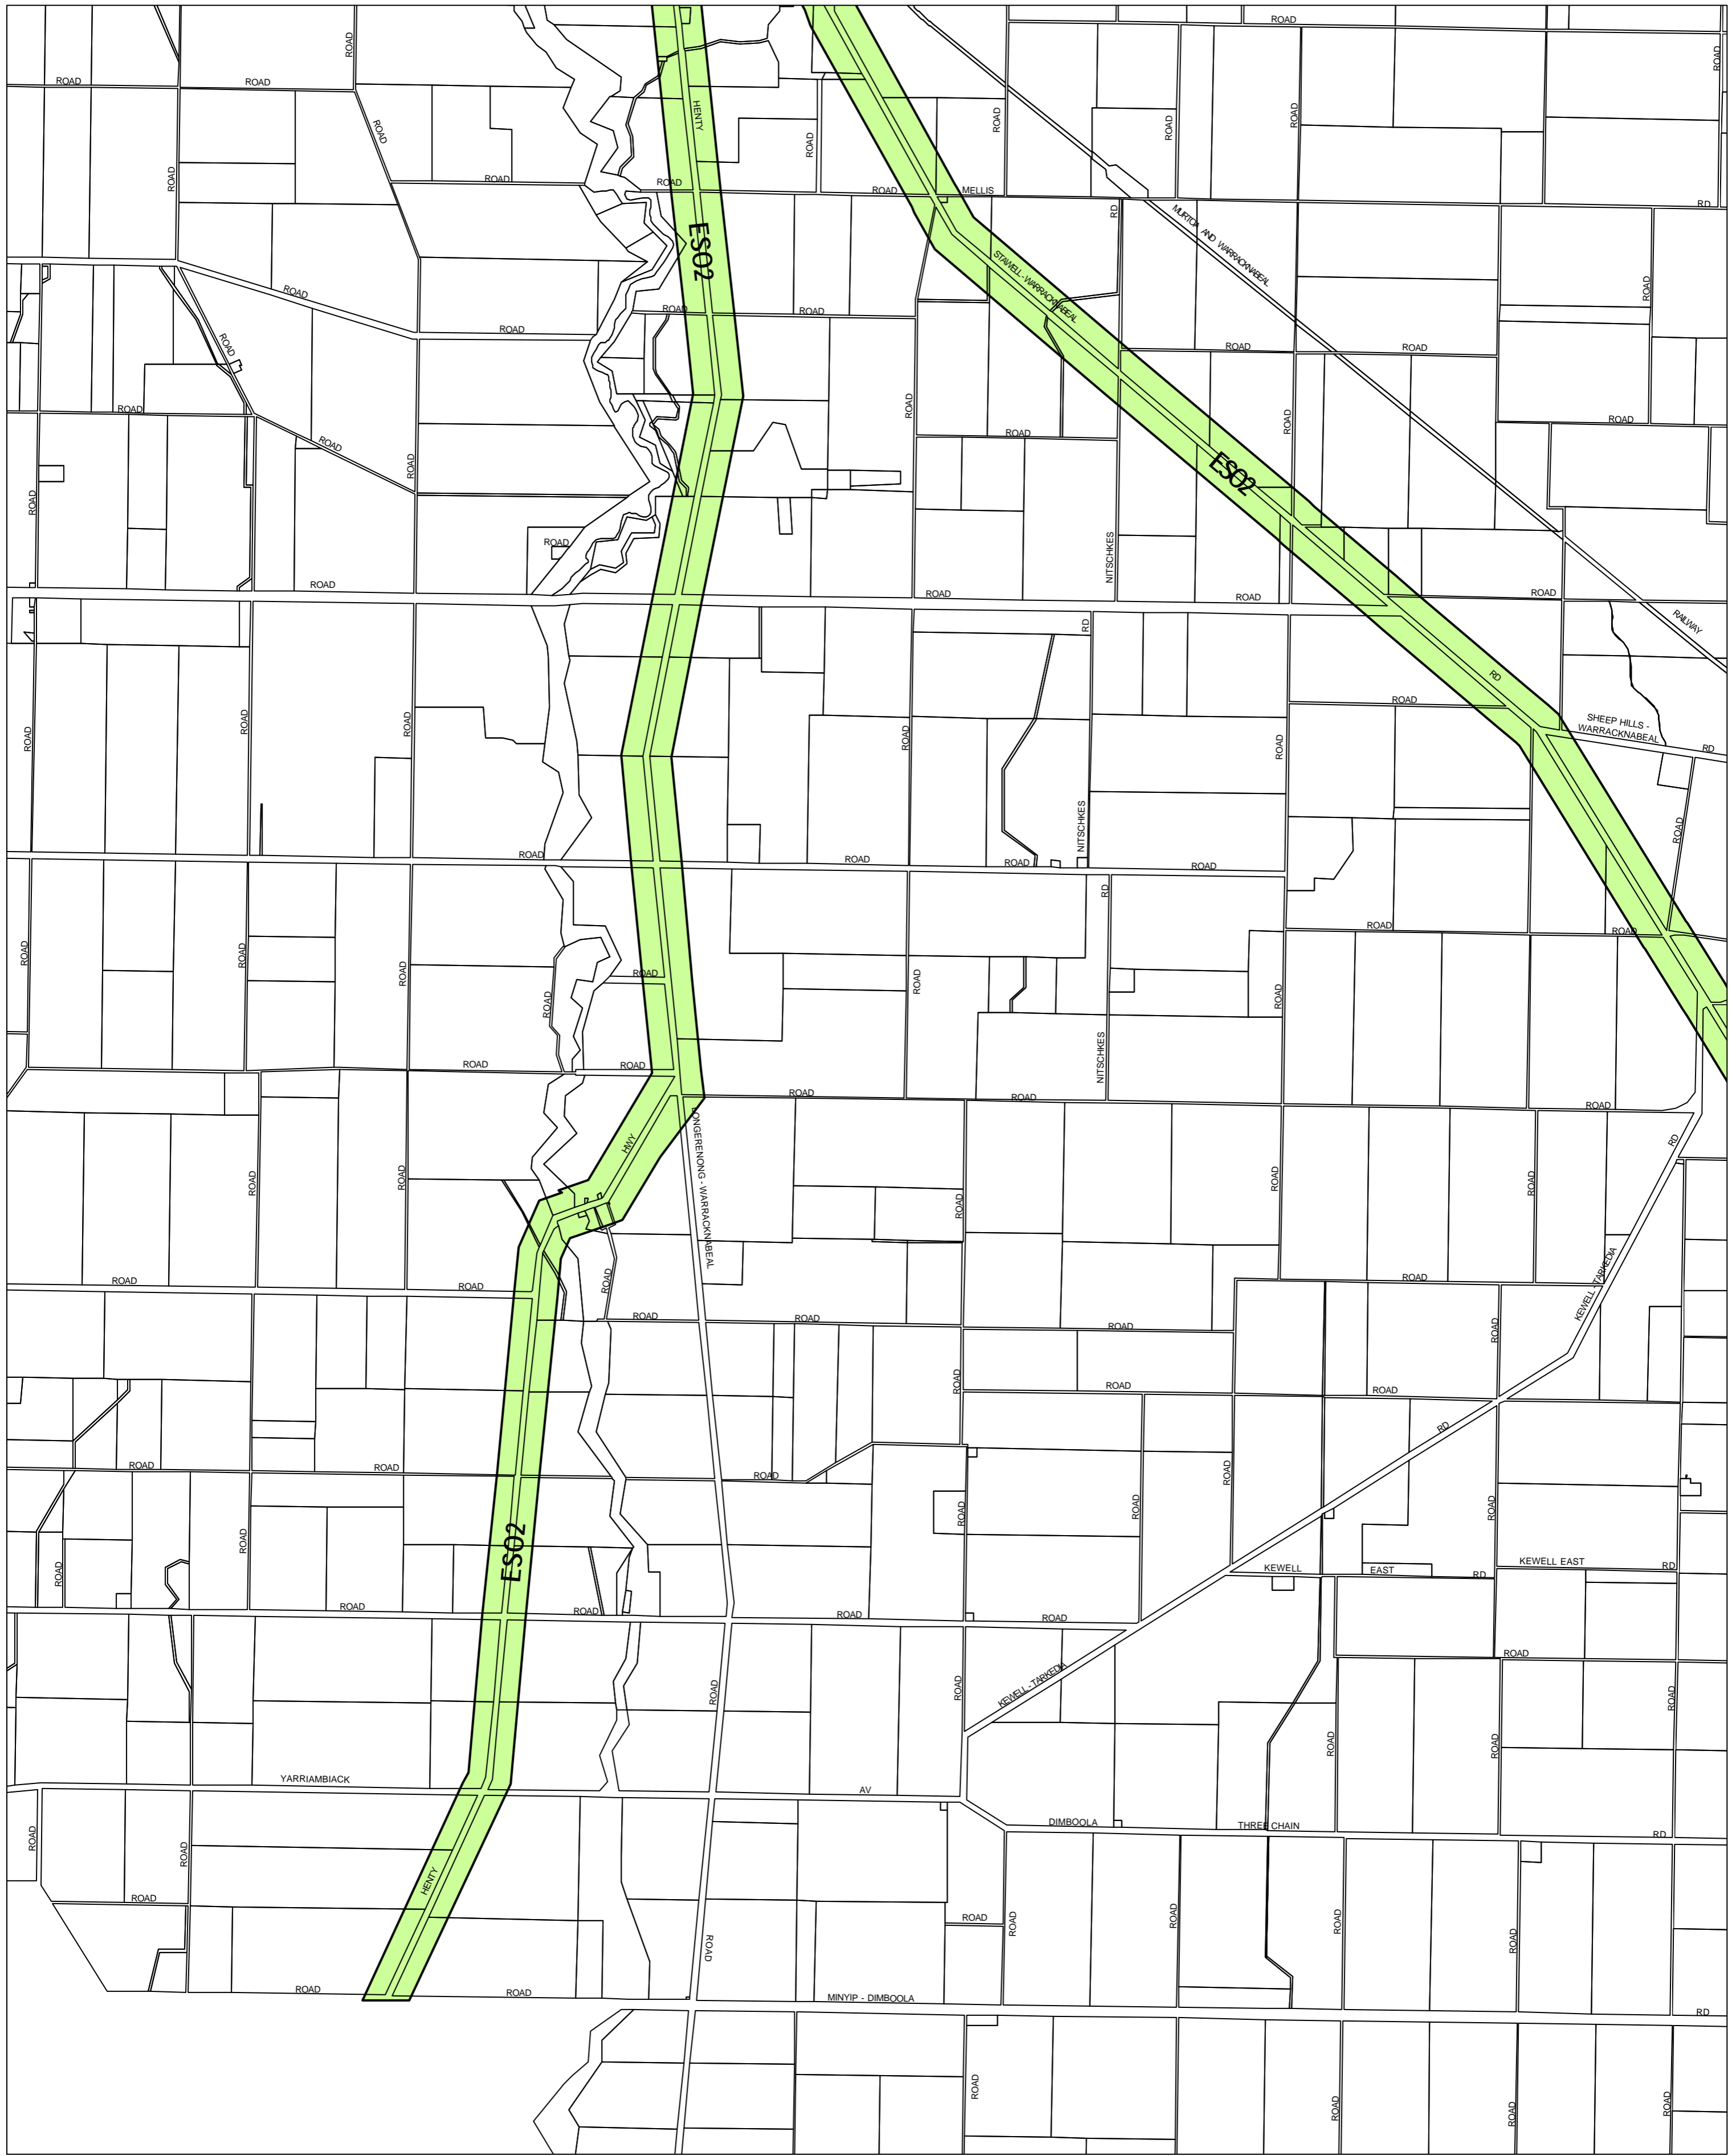

YARRIAMBIACK PLANNING SCHEME - LOCAL PROVISION

Overlays

ES02 Environmental Significance Overlay - Schedule 2

AUSTRALIAN MAP GRID ZONE 54

INDEX TO ADJOINING METRIC SERIES MAP

Printed: 13/6/2007