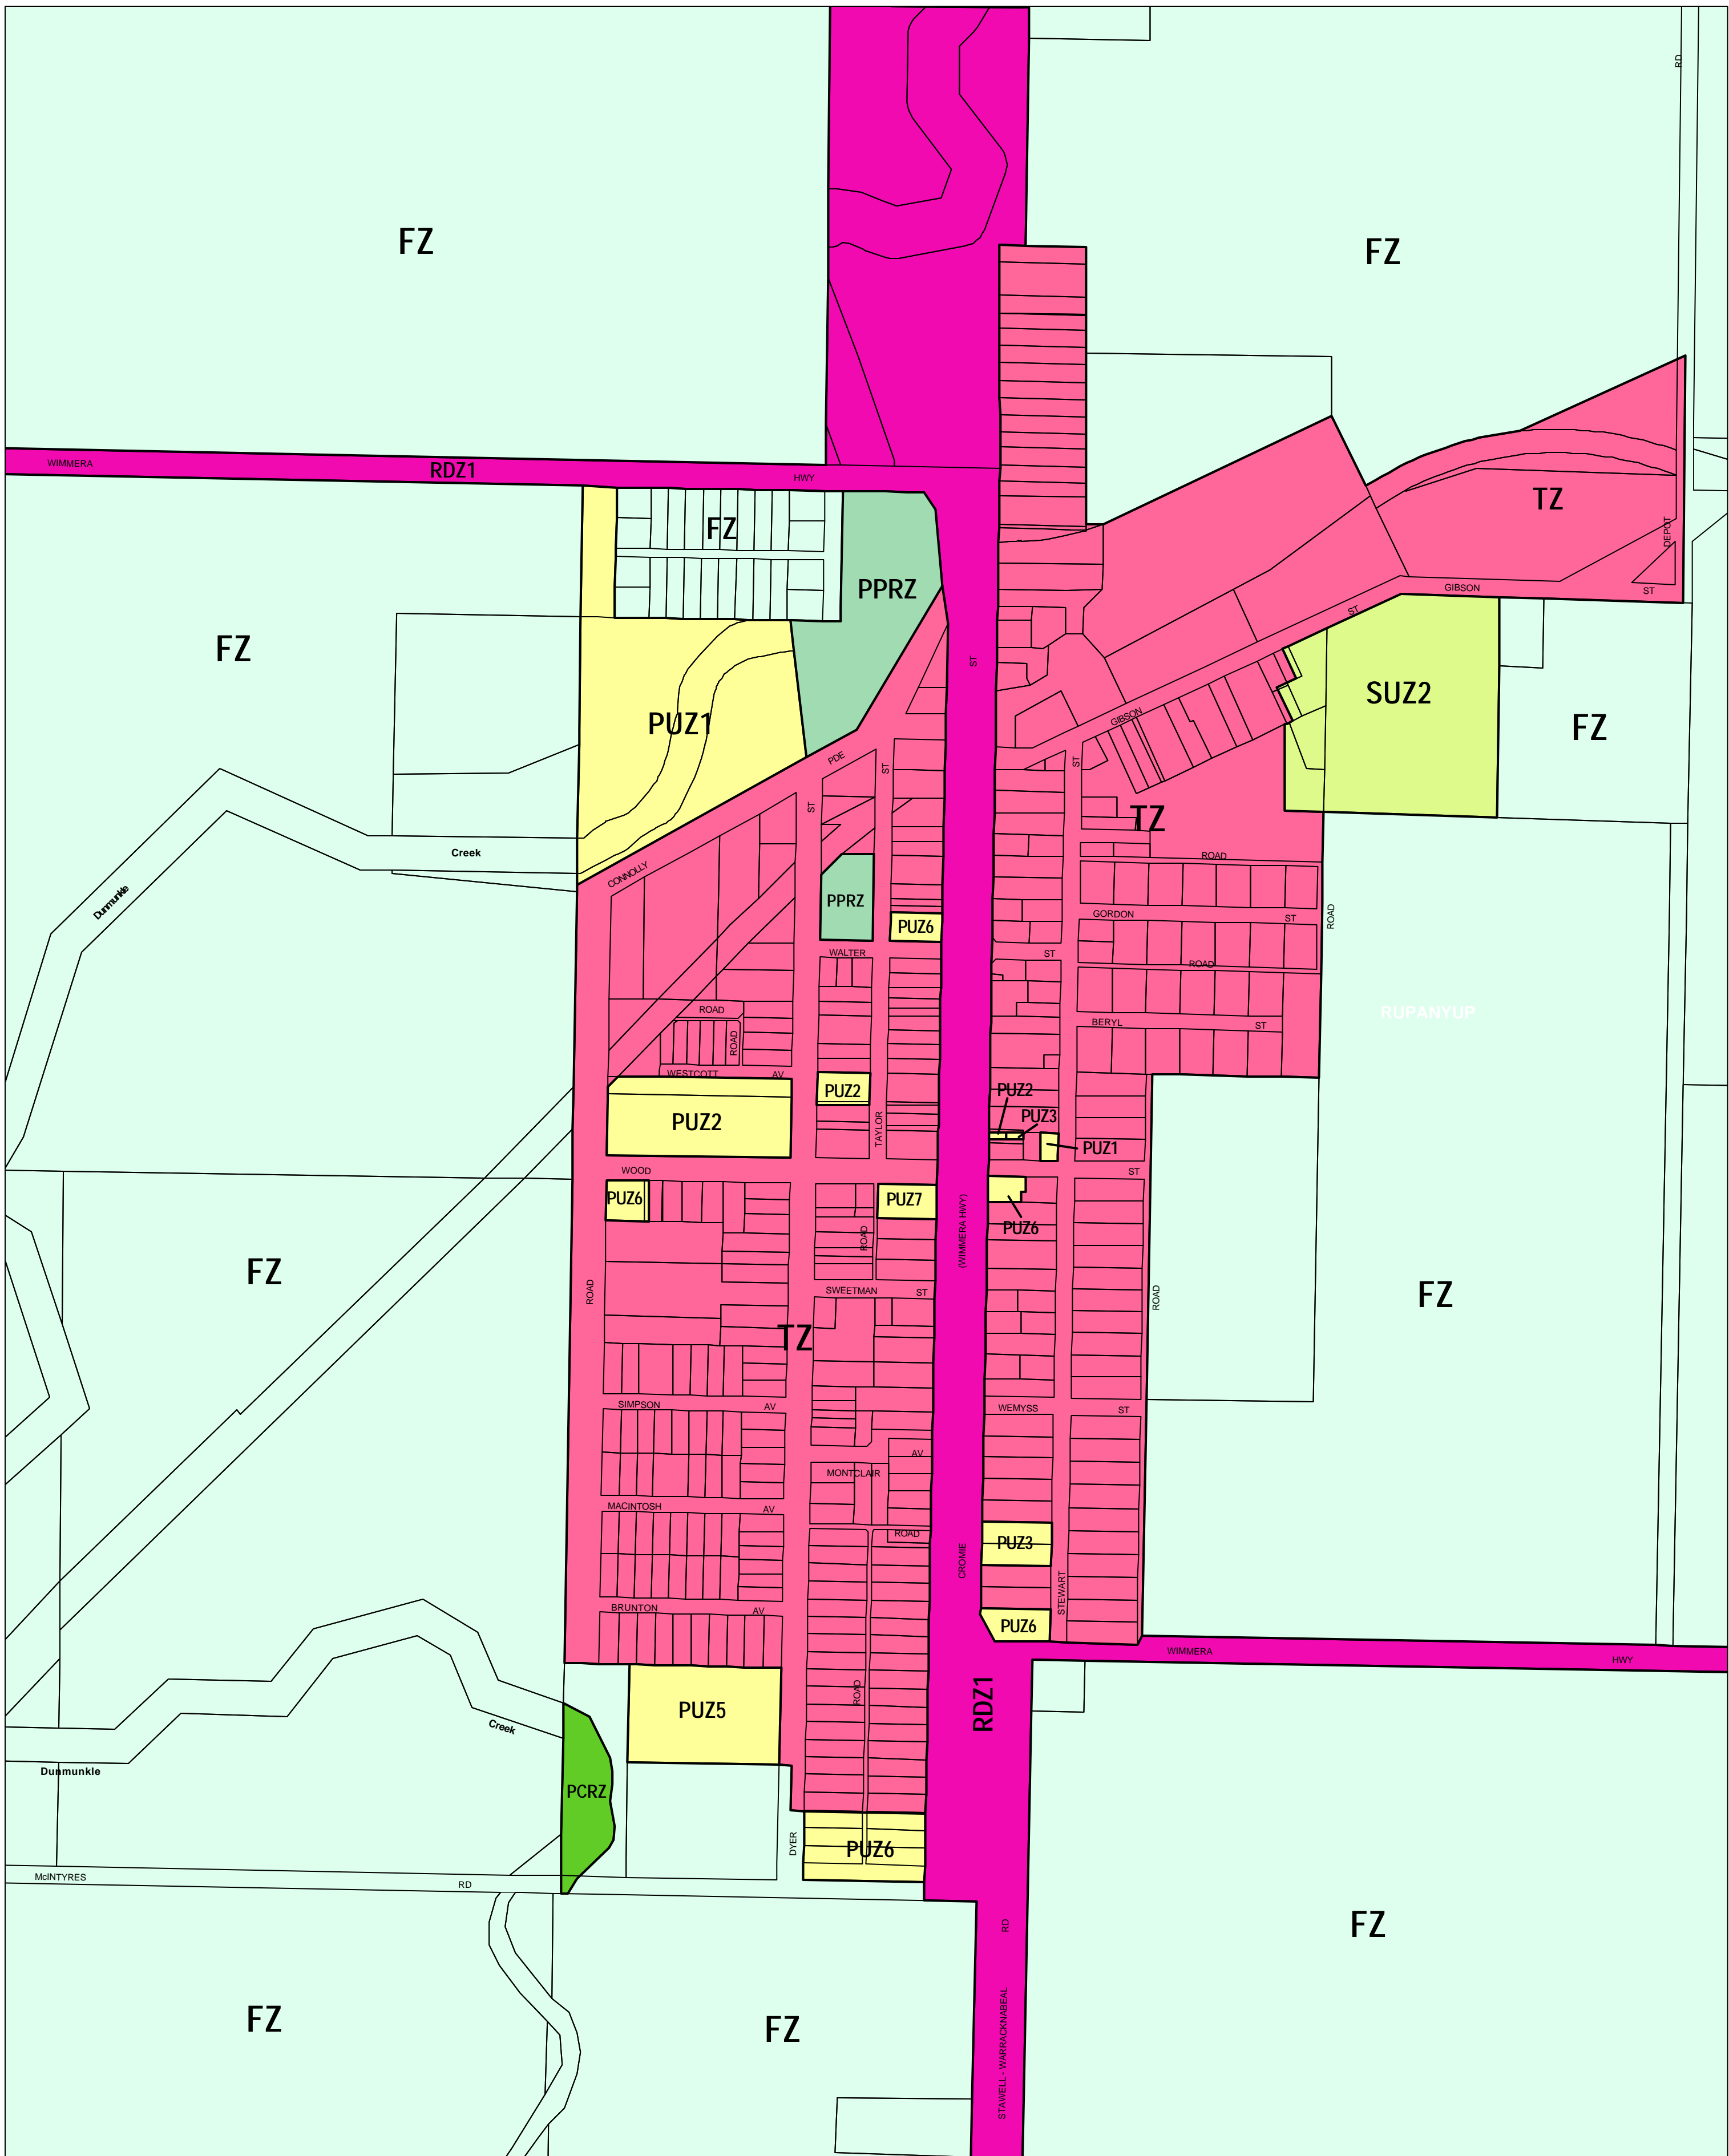

YARRIAMBIACK PLANNING SCHEME - LOCAL PROVISION

Public Land	Public Use Zone - Service And Utility
PCRZ Public Conservation And Resource Zone	PUZ1 Public Use Zone - Service And Utility
PPRZ Public Park And Recreation Zone	PUZ2 Public Use Zone - Education
PUZ5 Public Use Zone - Cemetery/crematorium	PUZ3 Public Use Zone - Health And Community
PUZ2 Public Use Zone - Education	PUZ6 Public Use Zone - Local Government
PUZ3 Public Use Zone - Health And Community	PUZ7 Public Use Zone - Other Public Use
PUZ6 Public Use Zone - Local Government	
PUZ7 Public Use Zone - Other Public Use	

Road	Residential	Rural	Special Purpose
RDZ1 Road Zone - Category 1	TZ Township Zone	FZ Farming Zone	SUZ2 Special Use Zone - Schedule 2

AUSTRALIAN MAP GRID ZONE 54

Printed: 10/2/2010

AMENDMENT C8