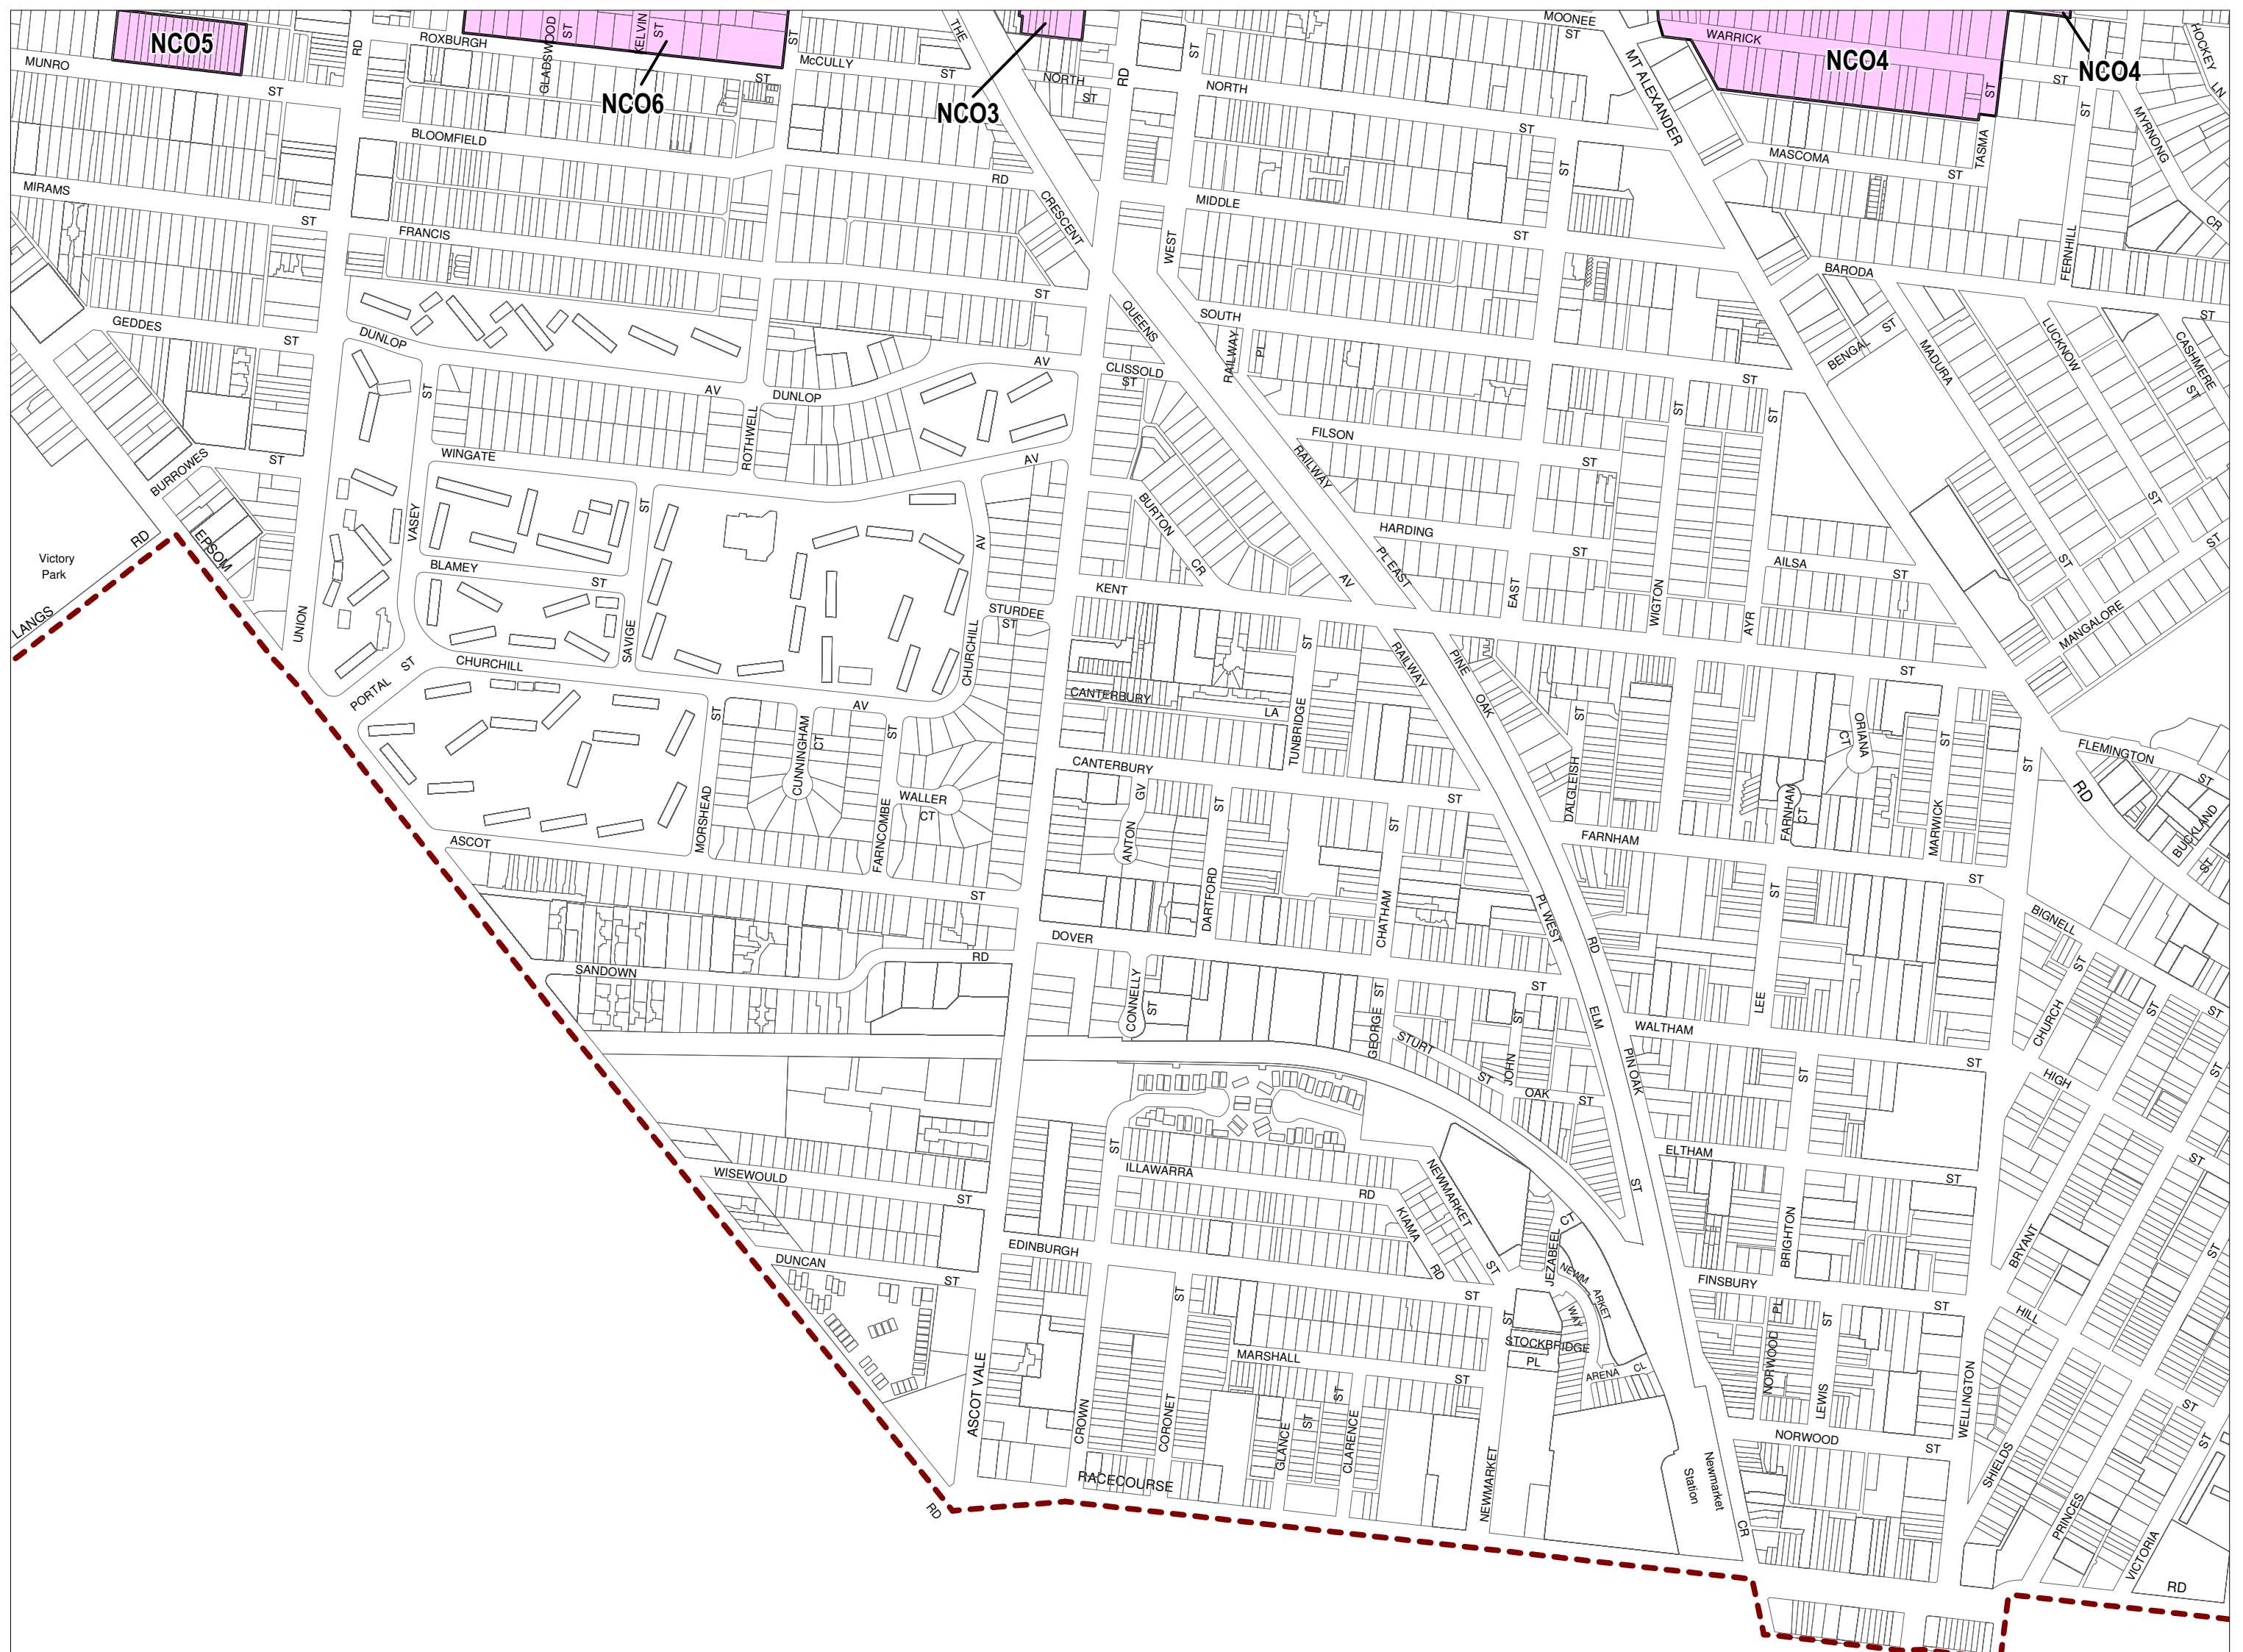

MOONEE VALLEY PLANNING SCHEME - LOCAL PROVISION

SEE MELBOURNE PLANNING SCHEME

1. **Overlays**
2. NCO3 Neighbourhood Character Overlay - Schedule 3
   - NCO4 Neighbourhood Character Overlay - Schedule 4
   - NCO5 Neighbourhood Character Overlay - Schedule 5
   - NCO6 Neighbourhood Character Overlay - Schedule 6

Printed: 2/6/2014

AMENDMENT C136