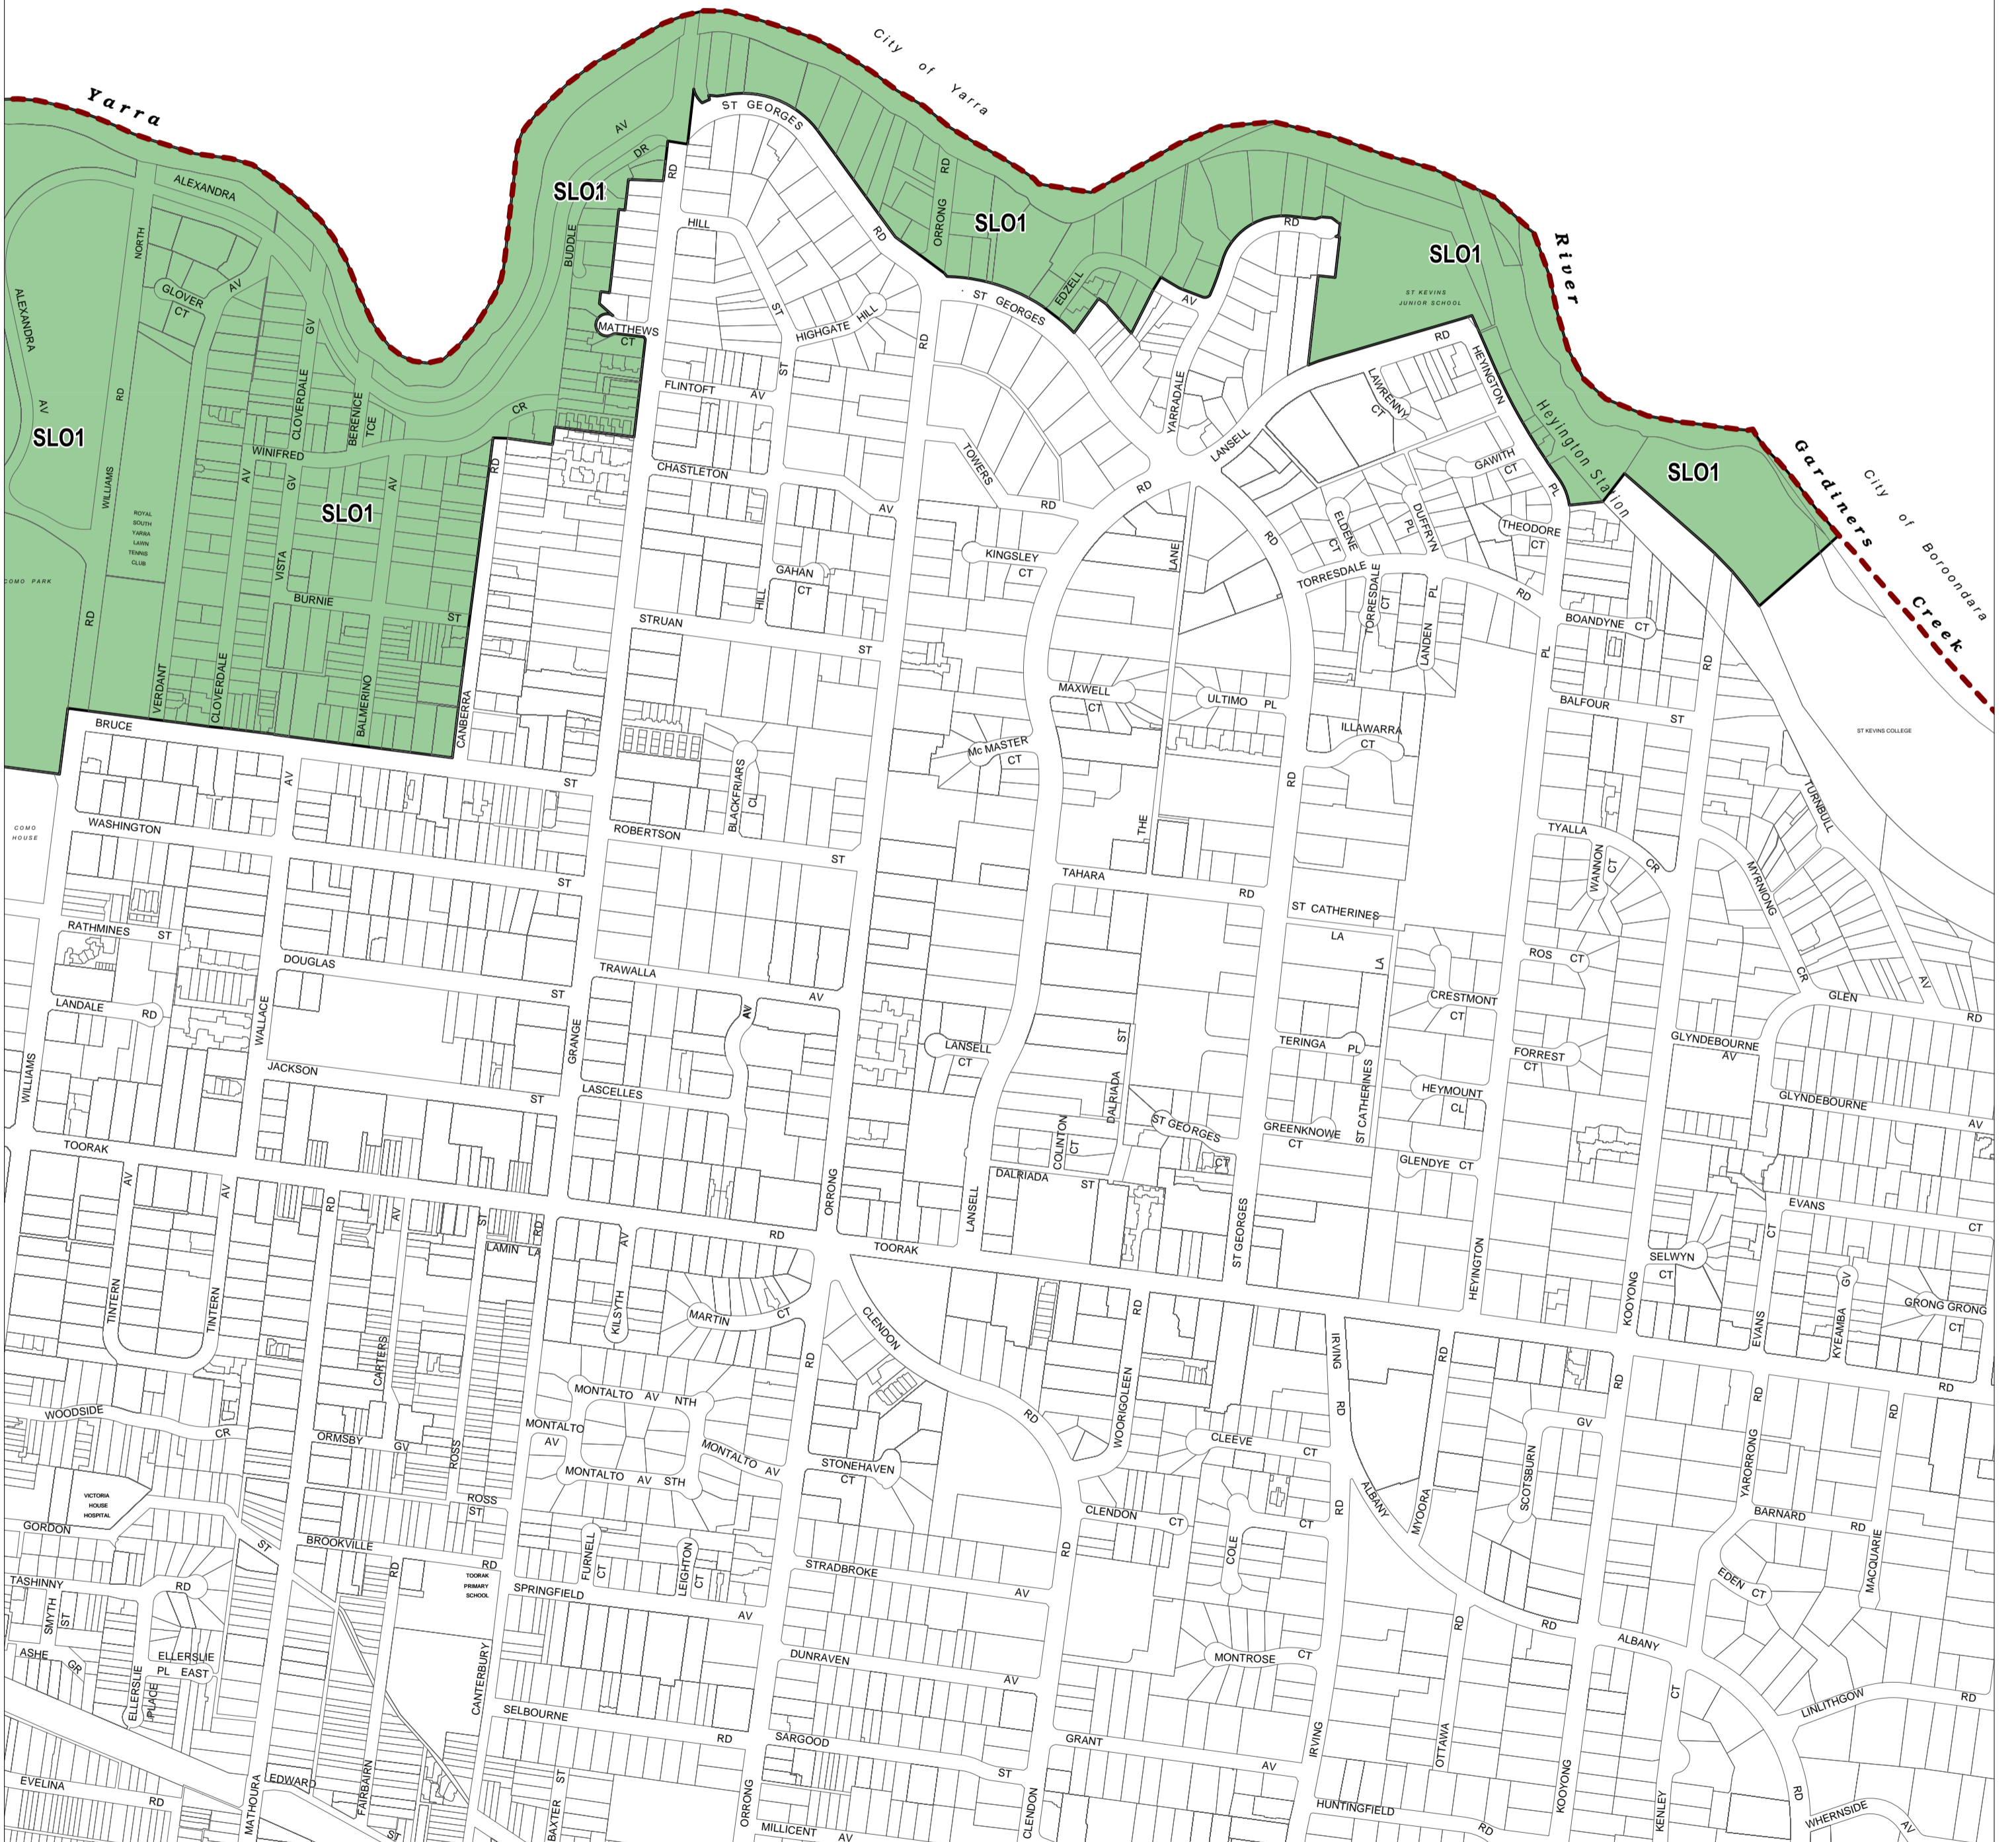

STONNINGTON PLANNING SCHEME - LOCAL PROVISION

This publication is copyright. No part may be reproduced by any process except in accordance with the provisions of the Copyright Act. © State of Victoria.
 This map should be read in conjunction with additional Planning Overlay Maps (if applicable) as indicated on the INDEX TO MAPS.

Overlays
 SLO1 Significant Landscape Overlay - Schedule 1

Municipal Boundary (if shown)

AUSTRALIAN MAP GRID ZONE 55

PREPARED BY: Planning Mapping Services

Printed: 20/2/2017

AMENDMENT GC48

VICTORIA
 State Government

Environment, Land, Water and Planning