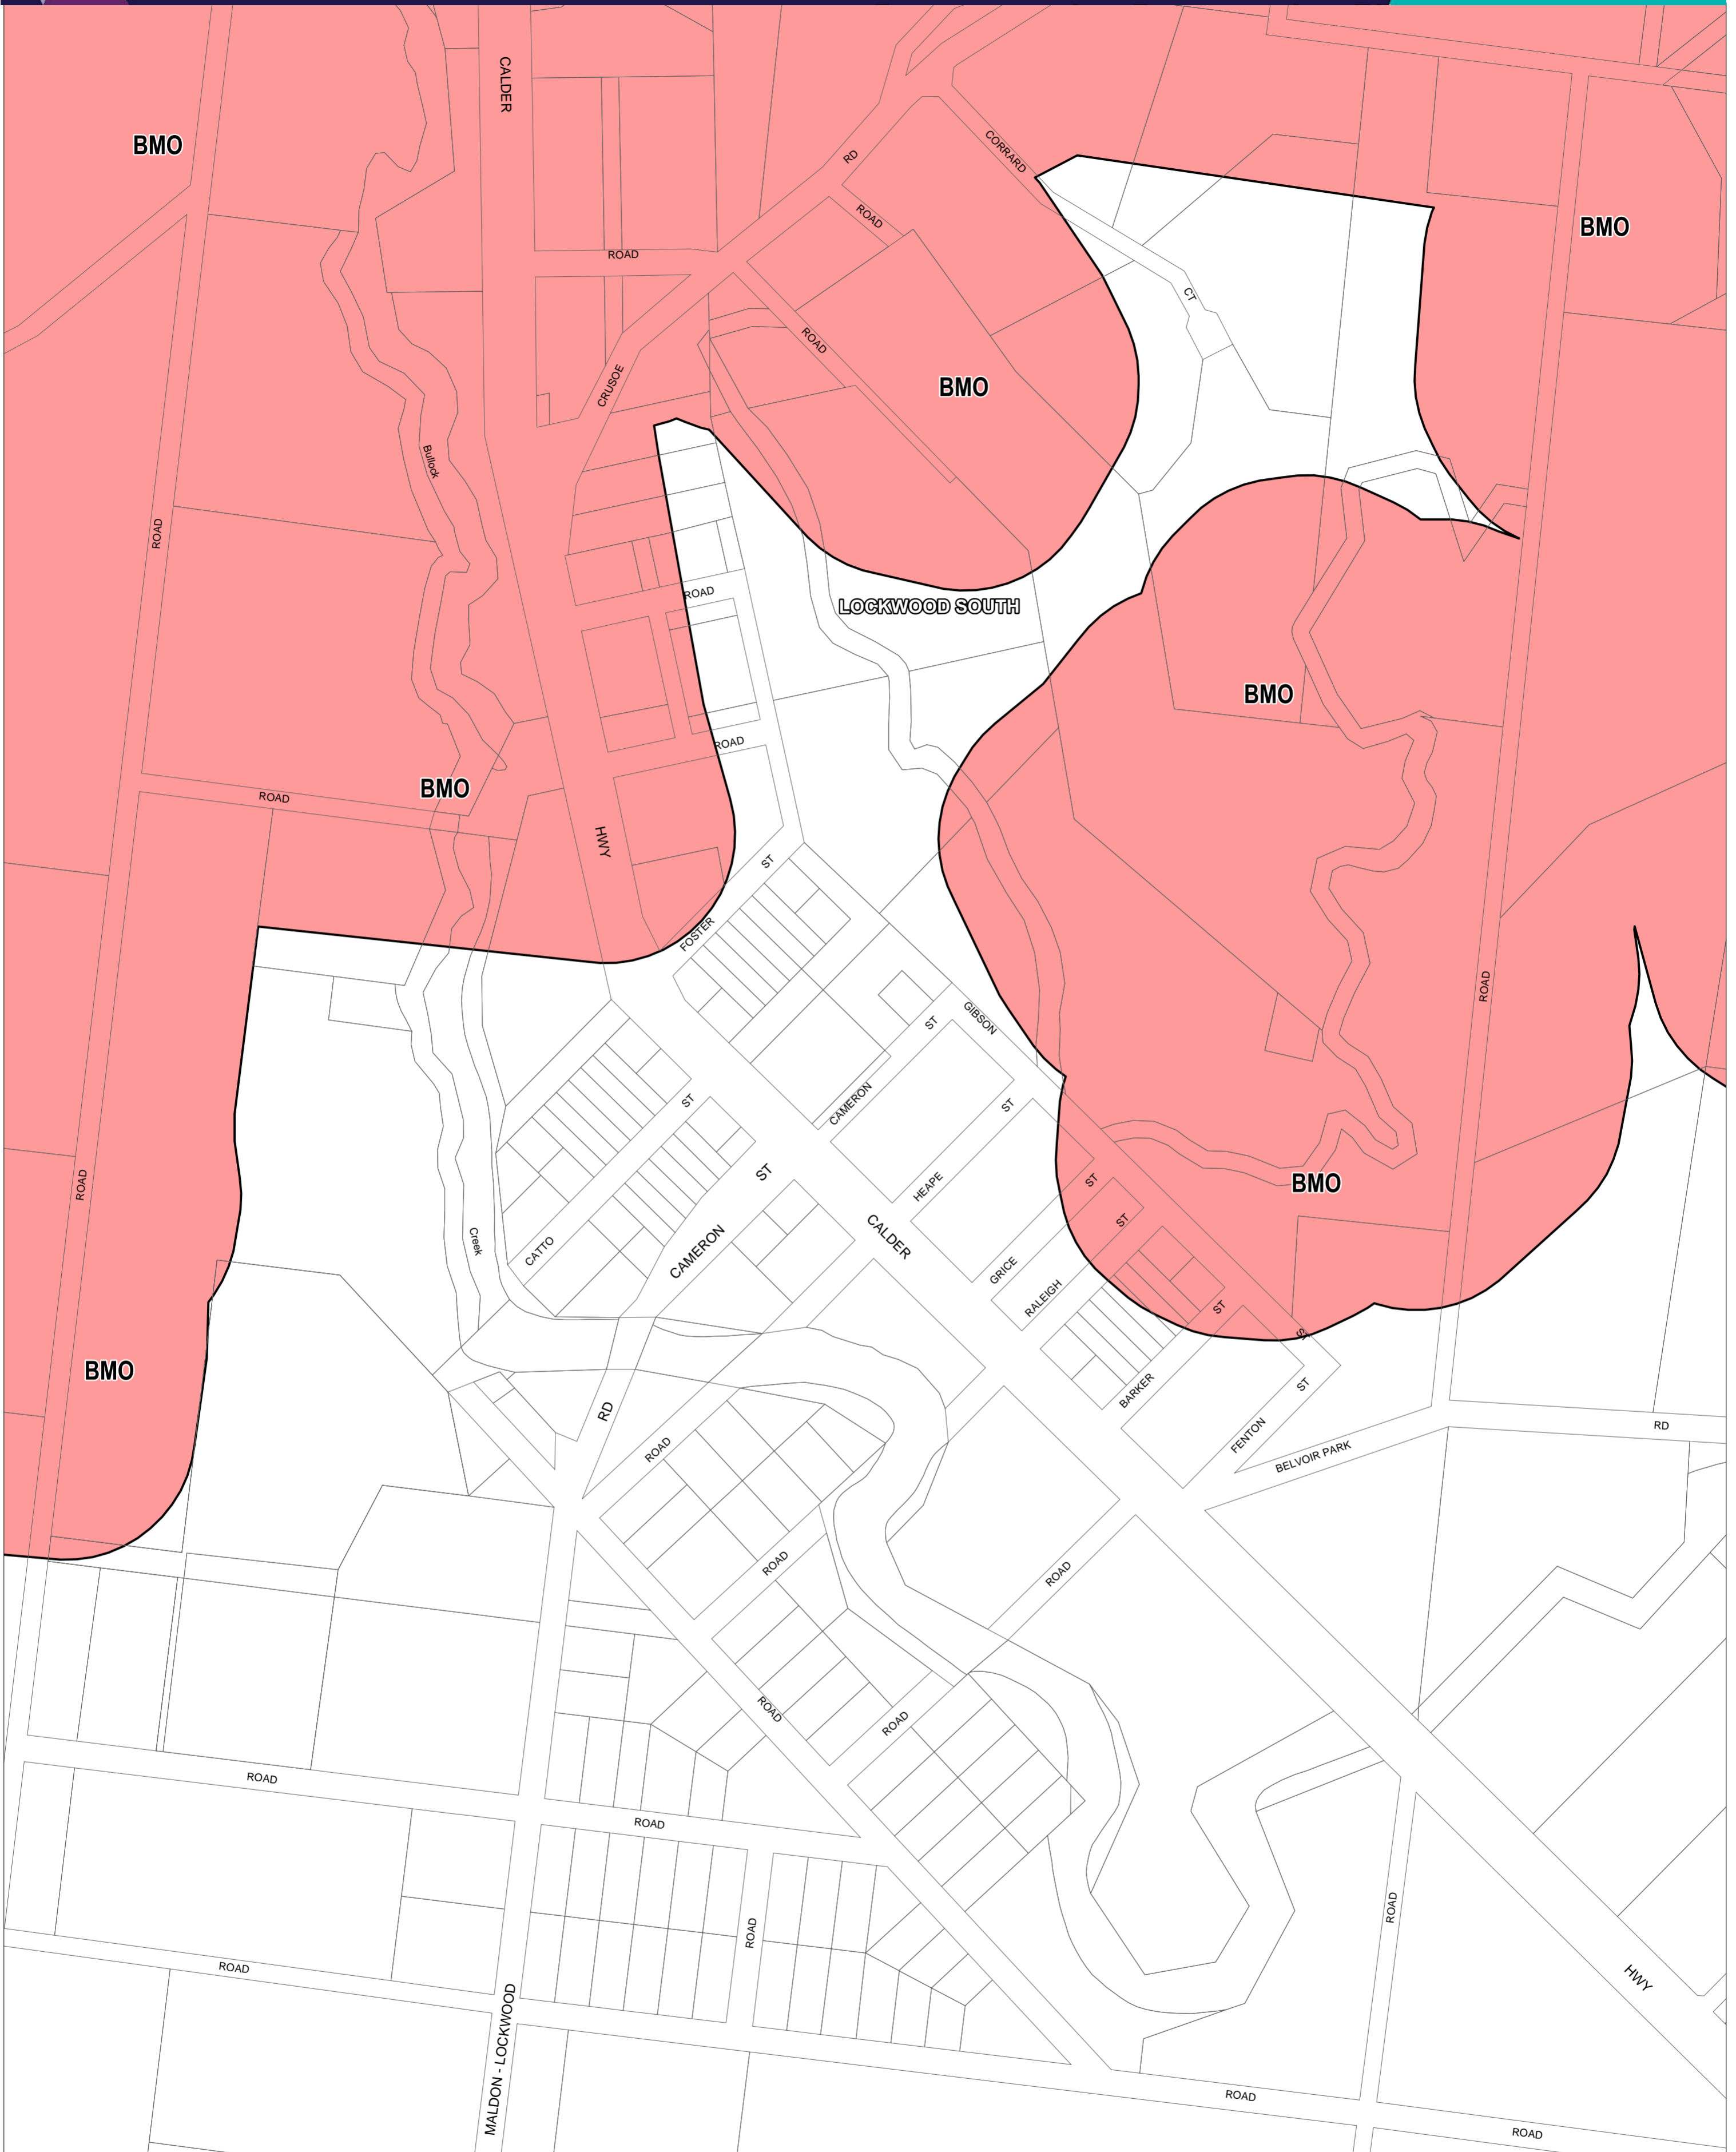

GREATER BENDIGO PLANNING SCHEME - LOCAL PROVISION

Overlays
Bushfire Management Overlay

Municipal Boundary

AUSTRALIAN MAP GRID ZONE 55
0 100 200 m

PREPARED BY: Planning Mapping Services

Printed: 1/12/2016
AMENDMENT GC13

VICTORIA
State Government

Environment,
Land, Water
and Planning