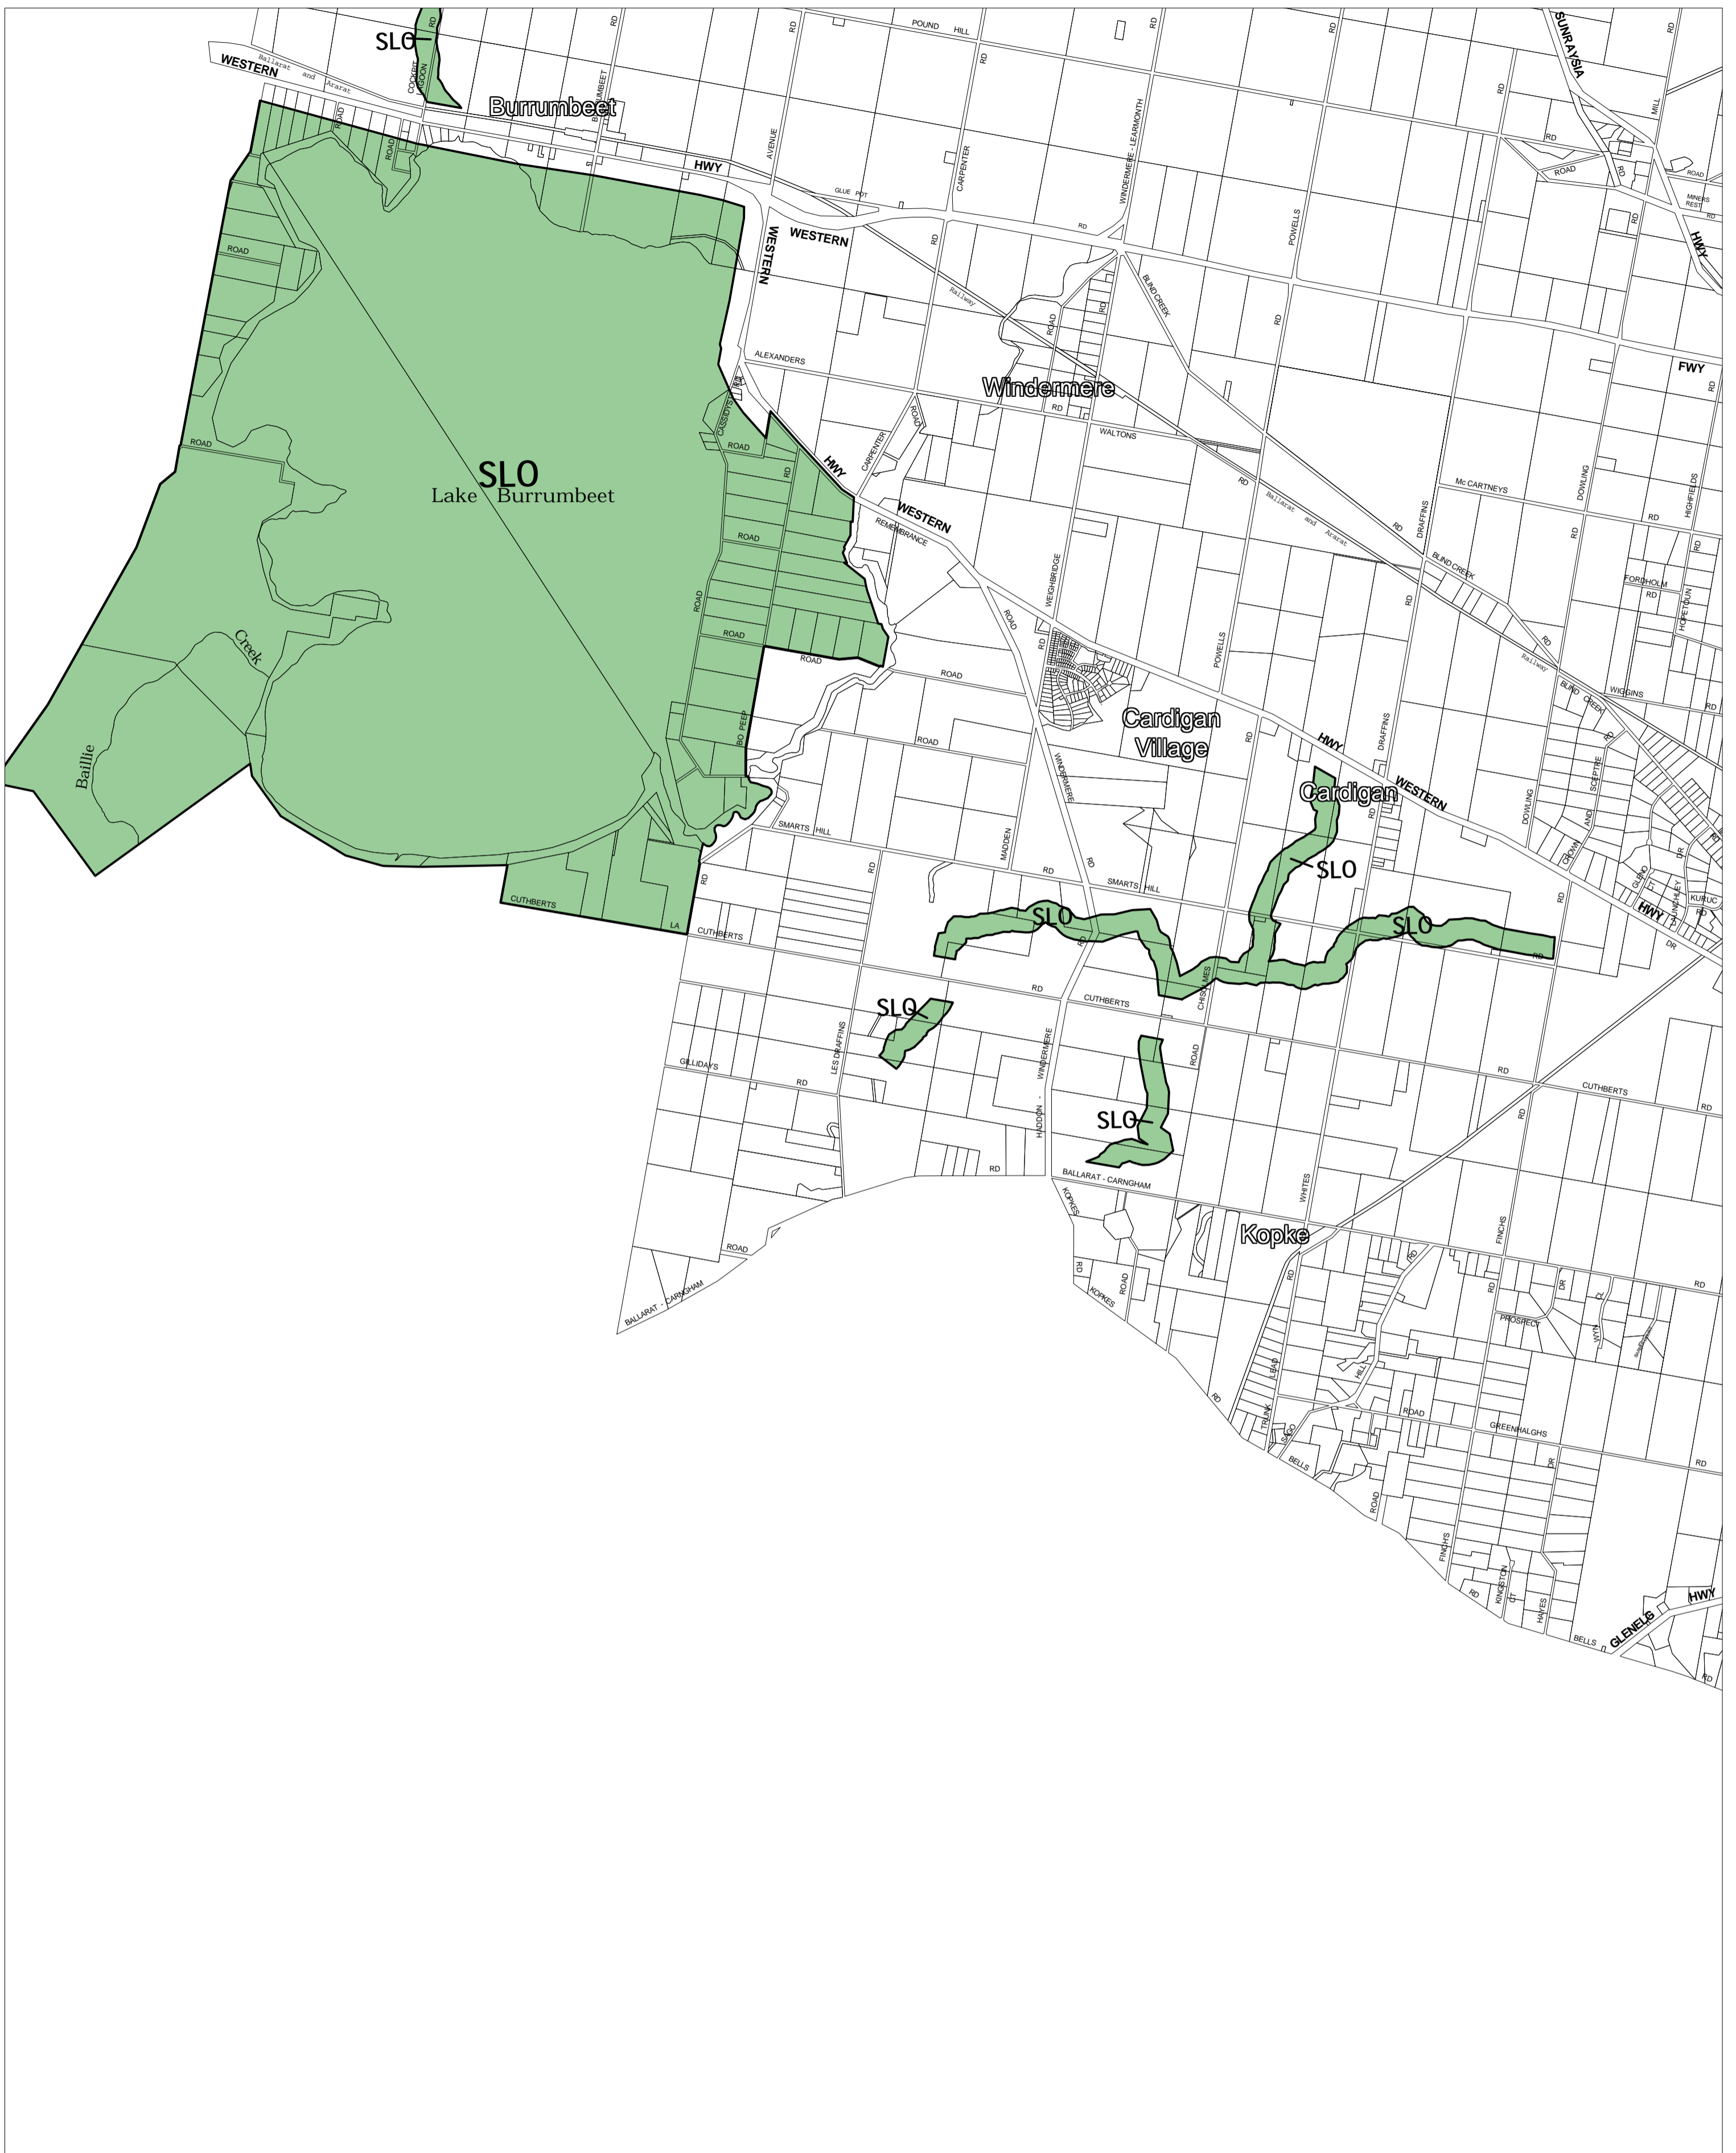

BALLARAT PLANNING SCHEME - LOCAL PROVISION

Overlays
SLO Significant Landscape Overlay

AUSTRALIAN MAP GRID ZONE 54

INDEX TO ADJOINING METRIC SERIES MAP

Printed: 28/6/2007