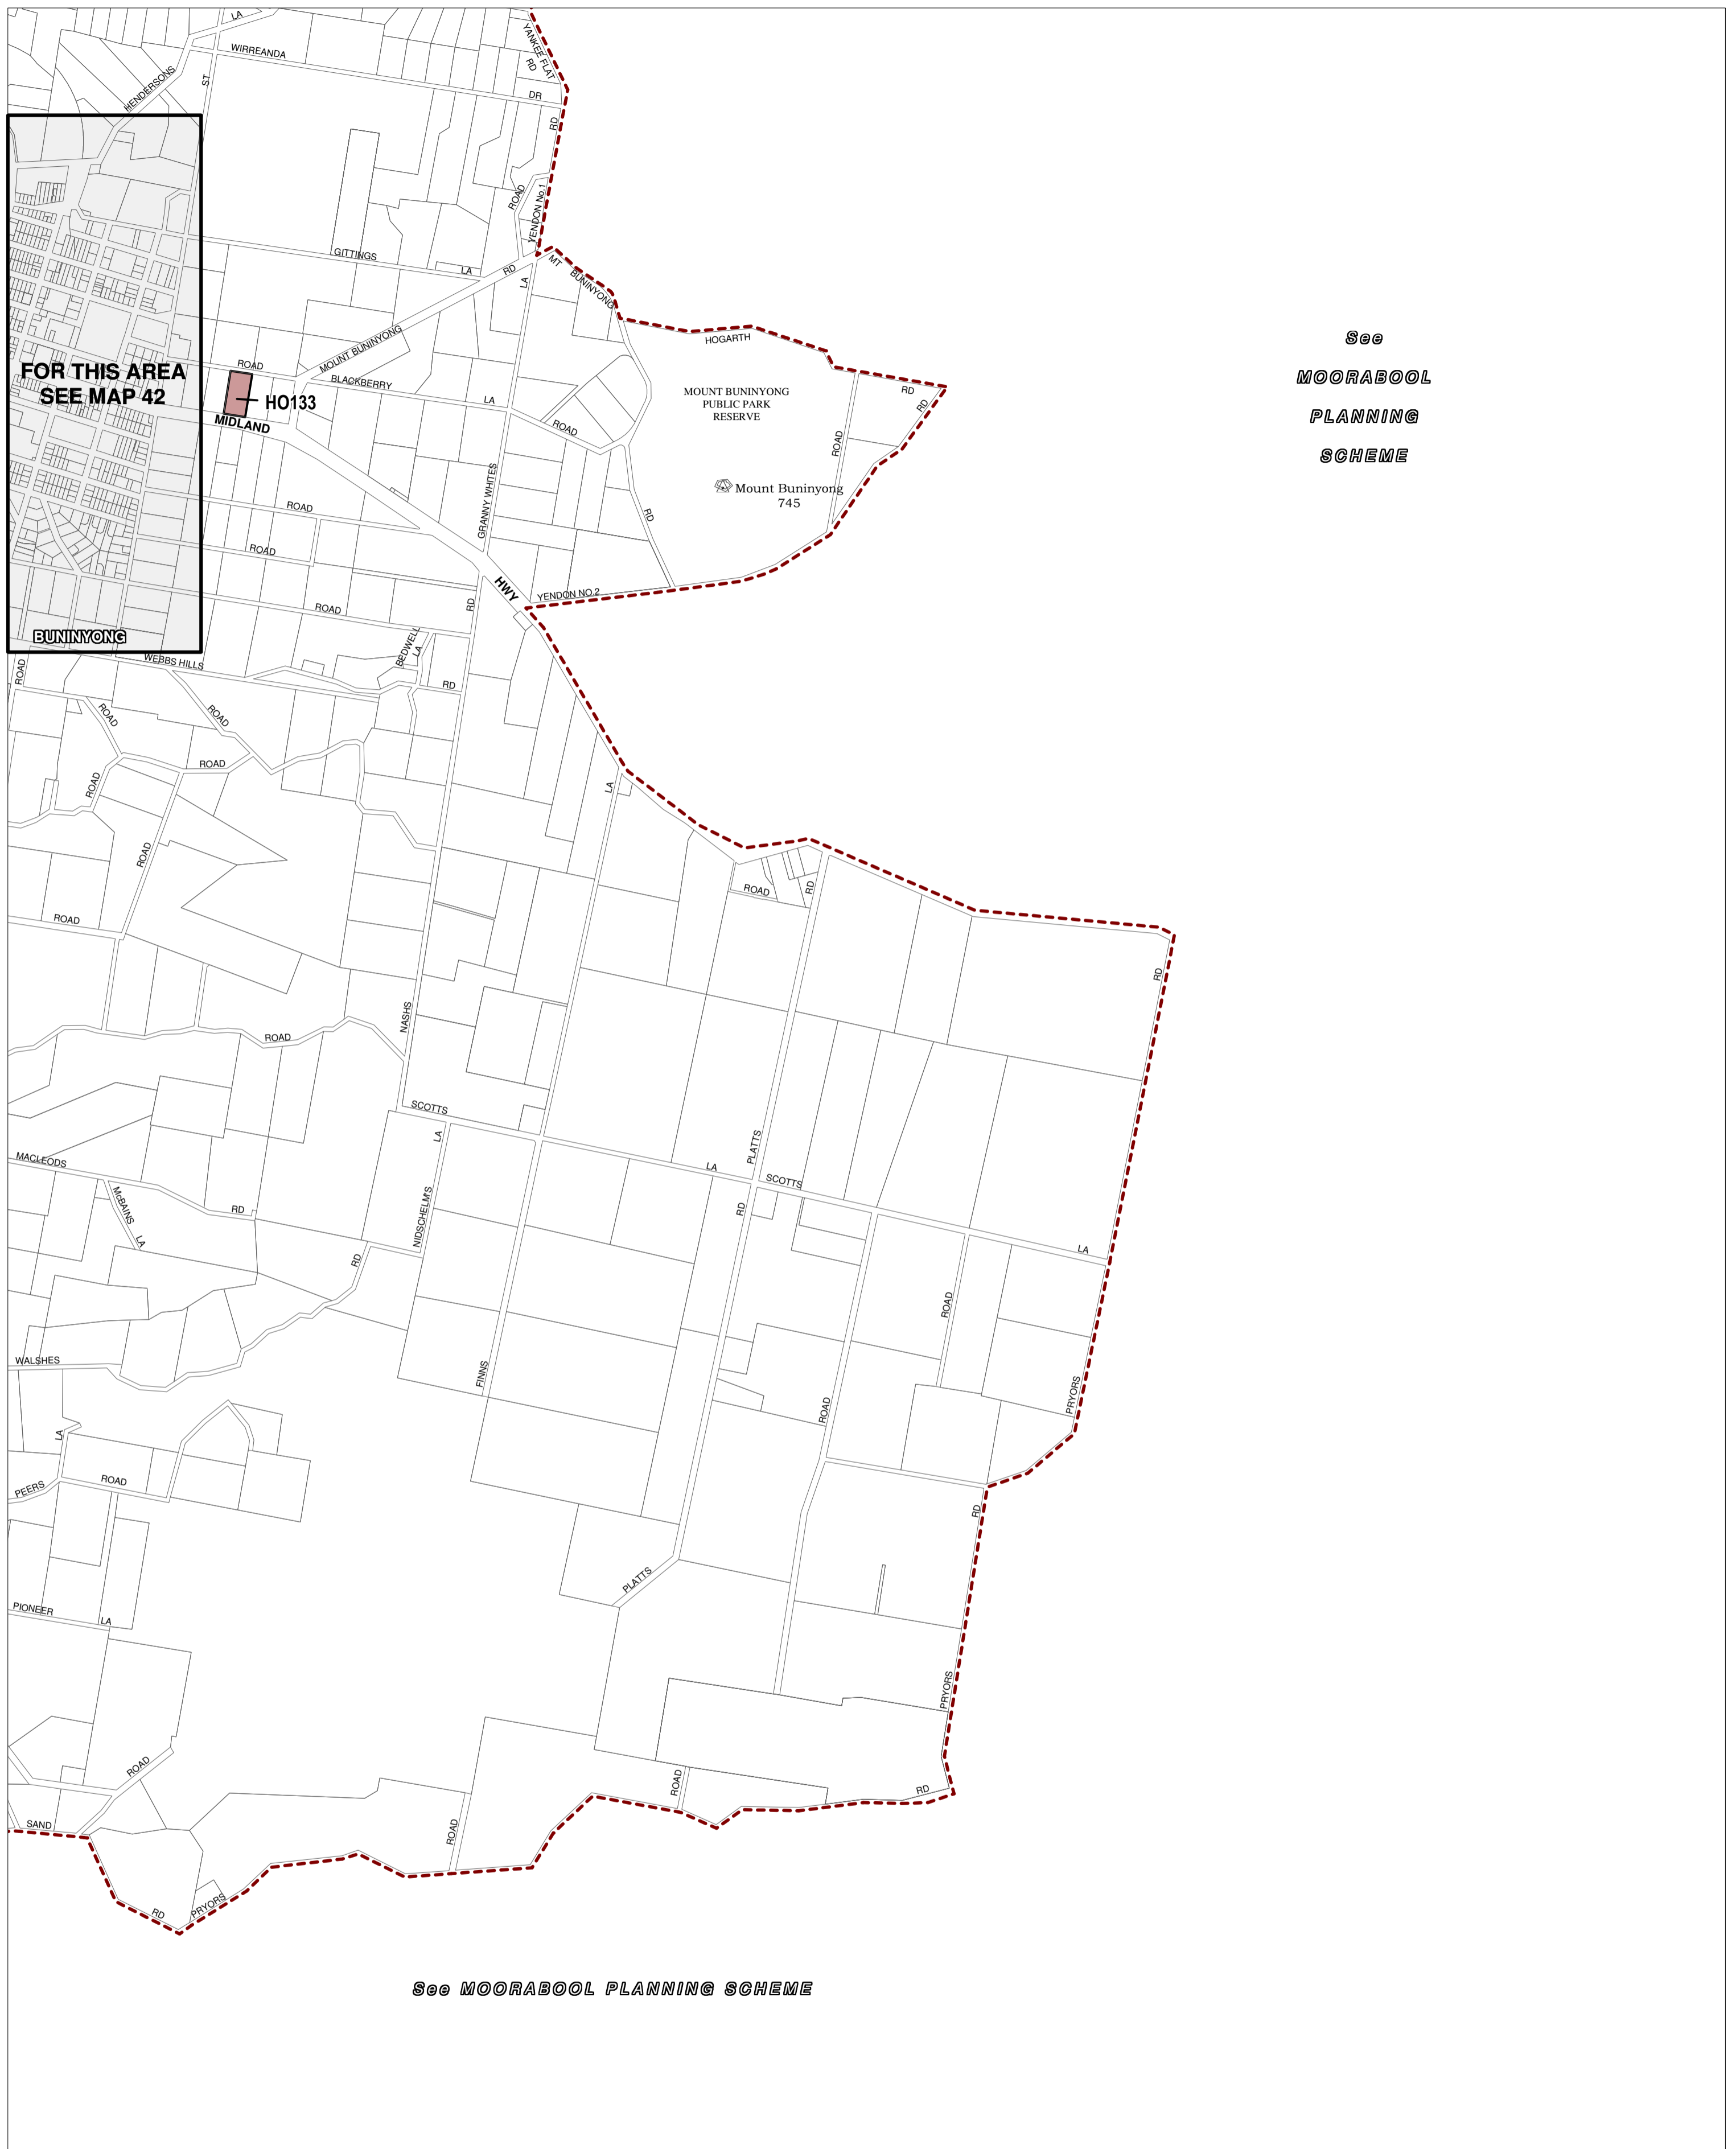

BALLARAT PLANNING SCHEME - LOCAL PROVISION

See
MOORABOOL
PLANNING
SCHEME

See MOORABOOL PLANNING SCHEME

Overlays

- HO Heritage Overlay

AUSTRALIAN MAP GRID ZONE 54

Printed: 12/11/2012

AMENDMENT C146