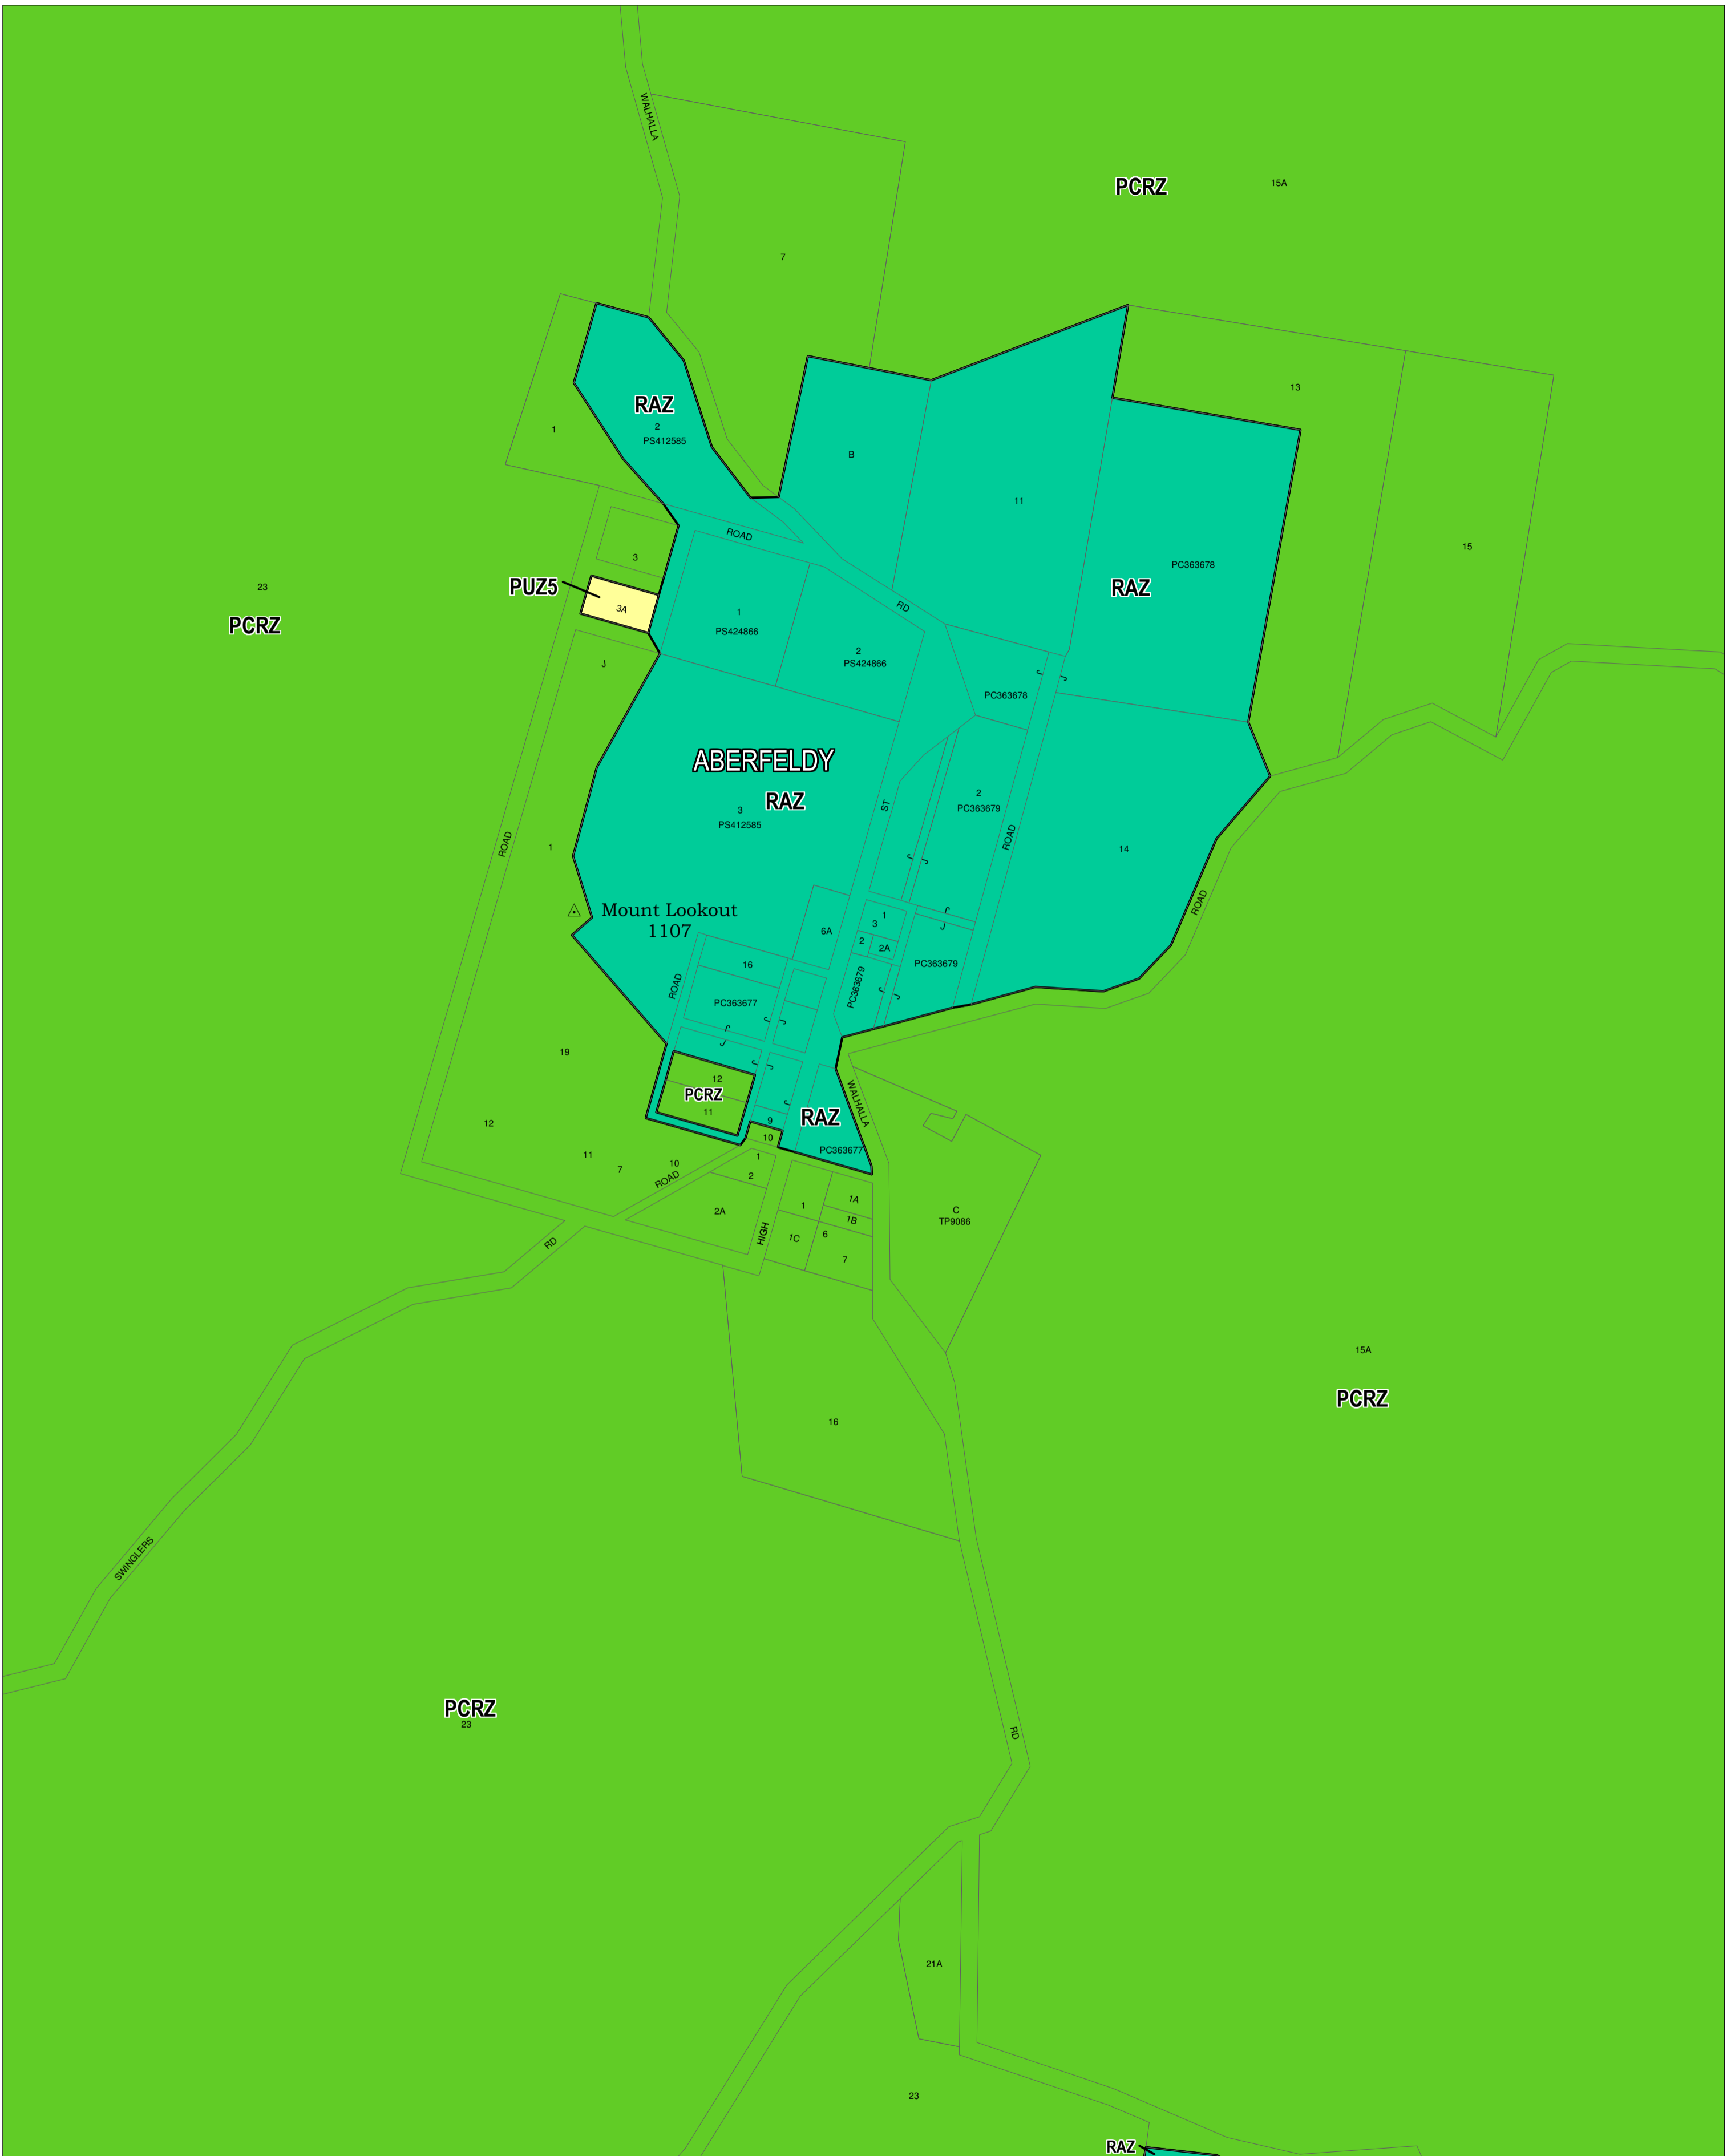

BAW BAW PLANNING SCHEME - LOCAL PROVISION

Public Land	
	Public Conservation And Resource Zone
	Public Use Zone - Cemetery/crematorium
Rural	
	Rural Activity Zone

AUSTRALIAN MAP GRID ZONE 55

Printed: 29/4/2013

AMENDMENT C99