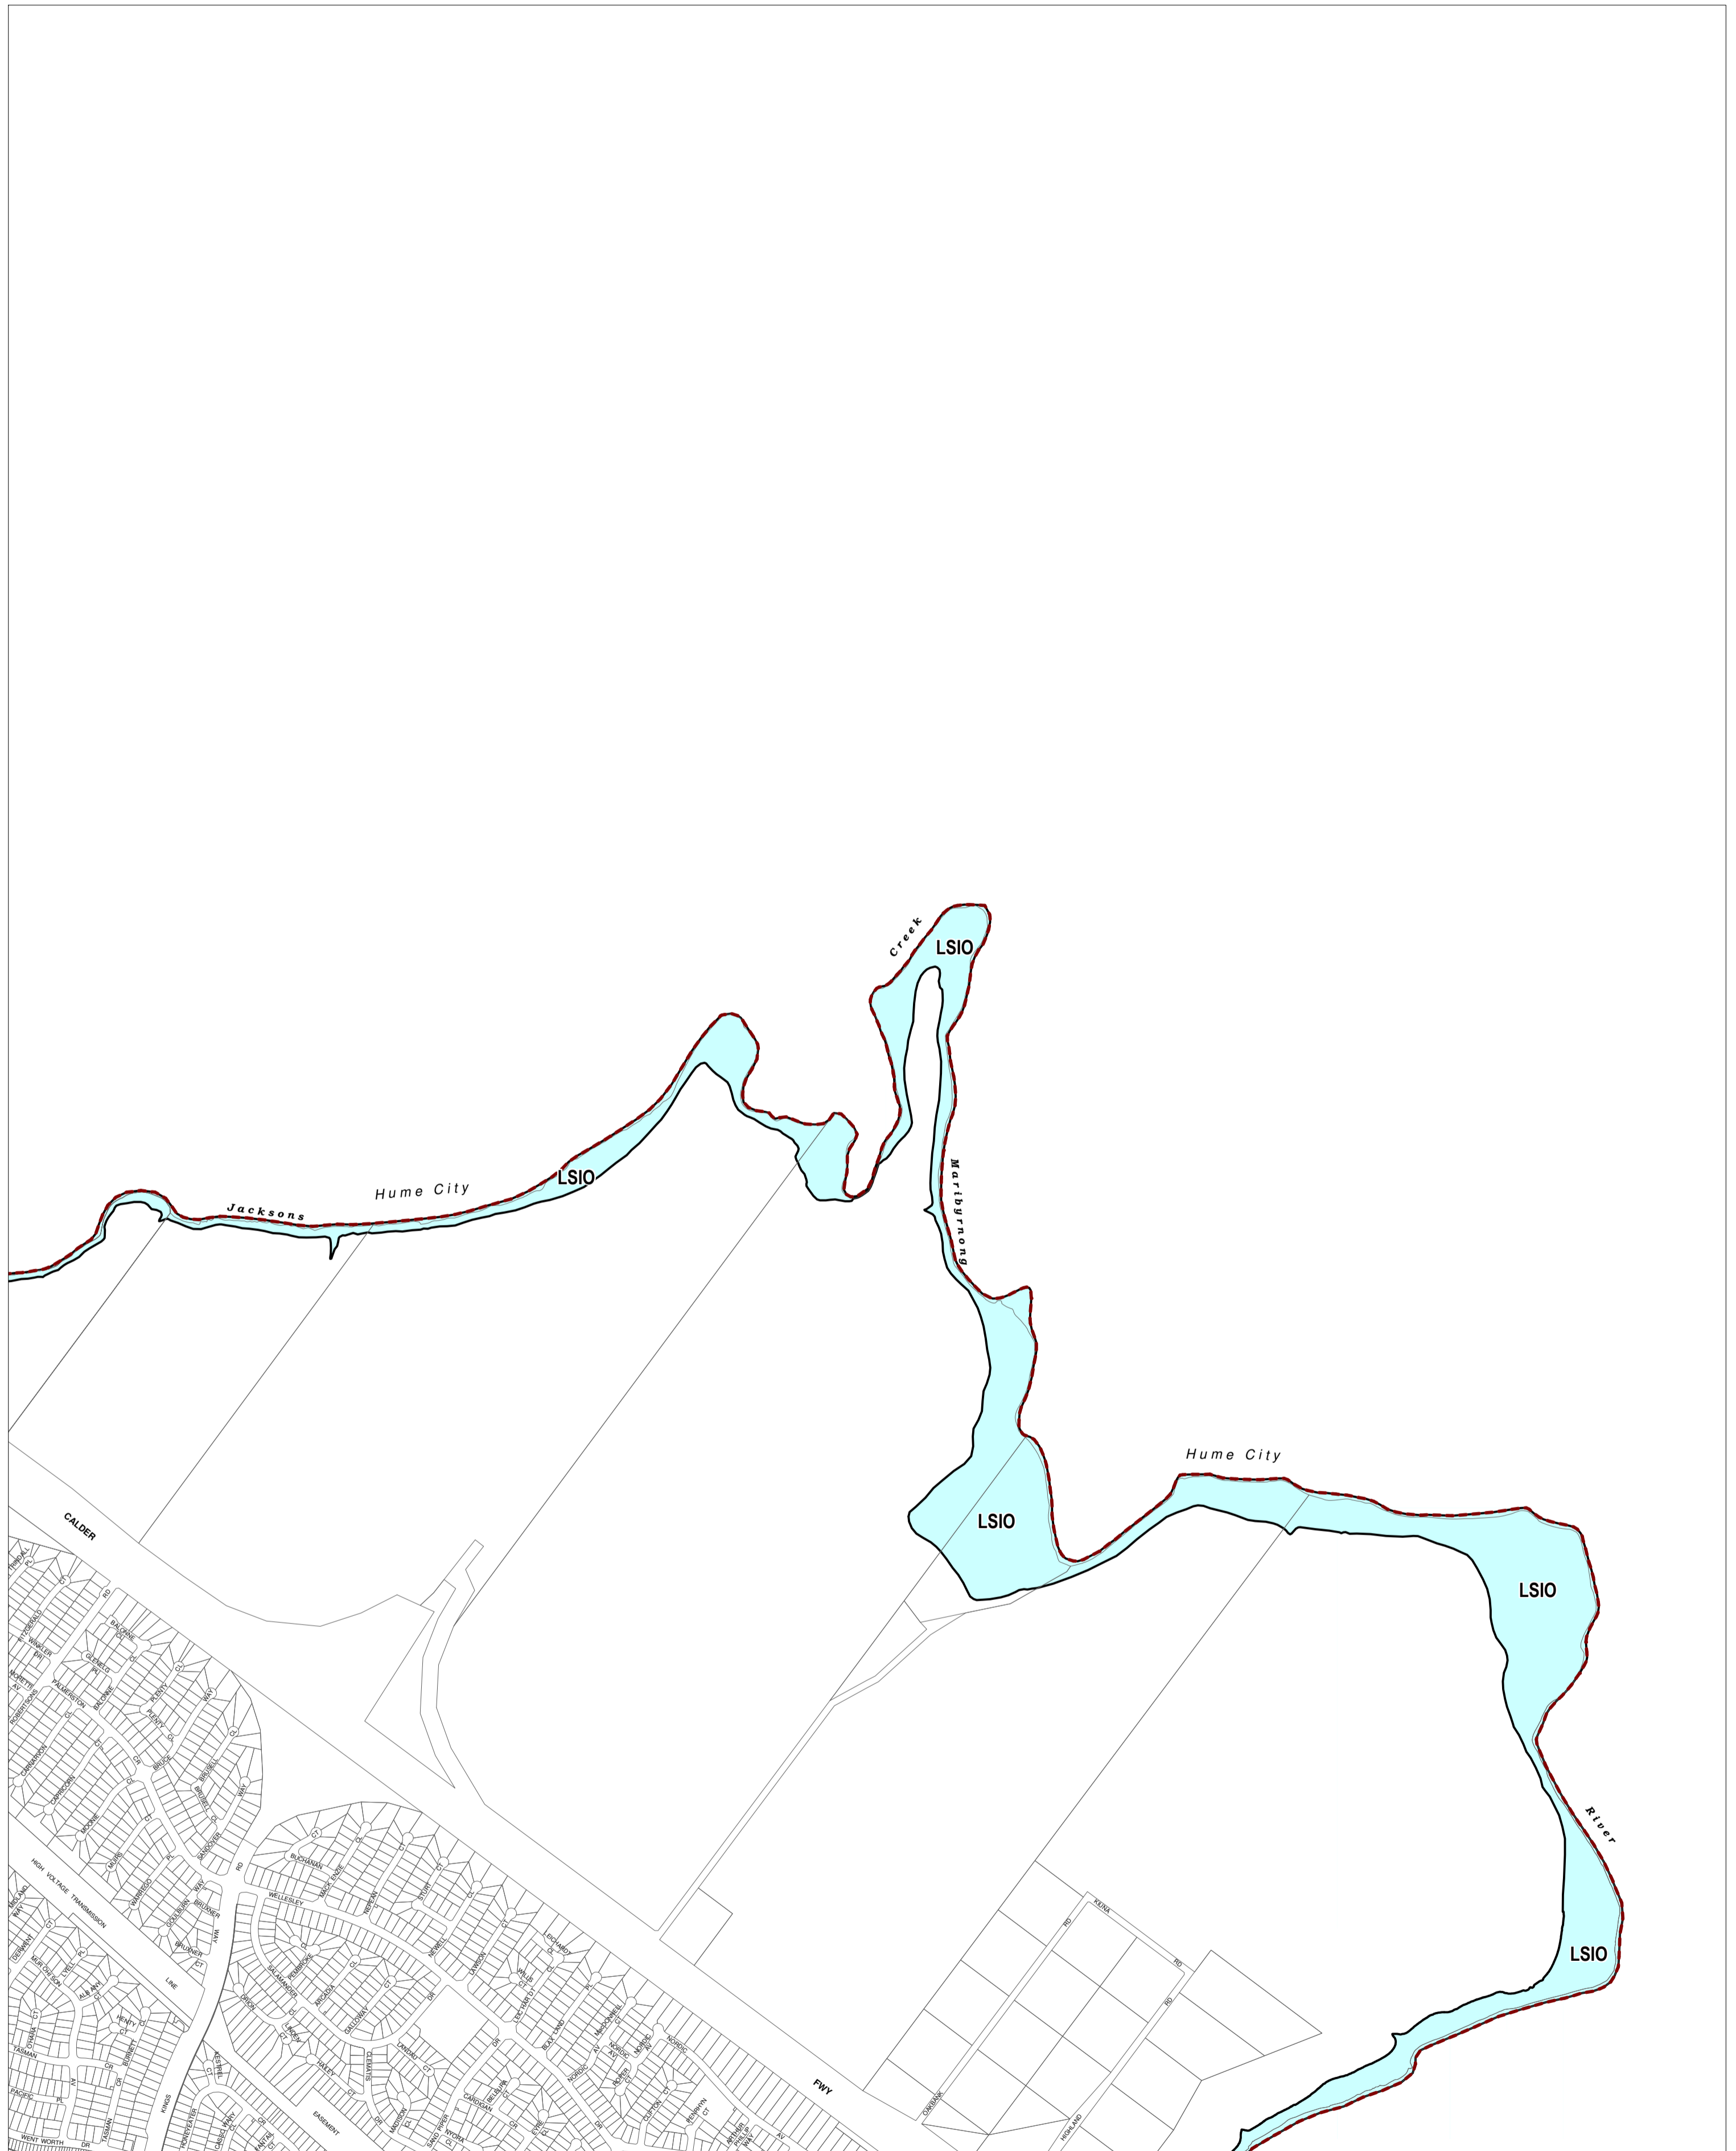

BRIMBANK PLANNING SCHEME - LOCAL PROVISION

Overlays

LSIO Land Subject to Inundation Overlay

AUSTRALIAN MAP GRID ZONE 55

Printed: 10/12/2012

AMENDMENT C133