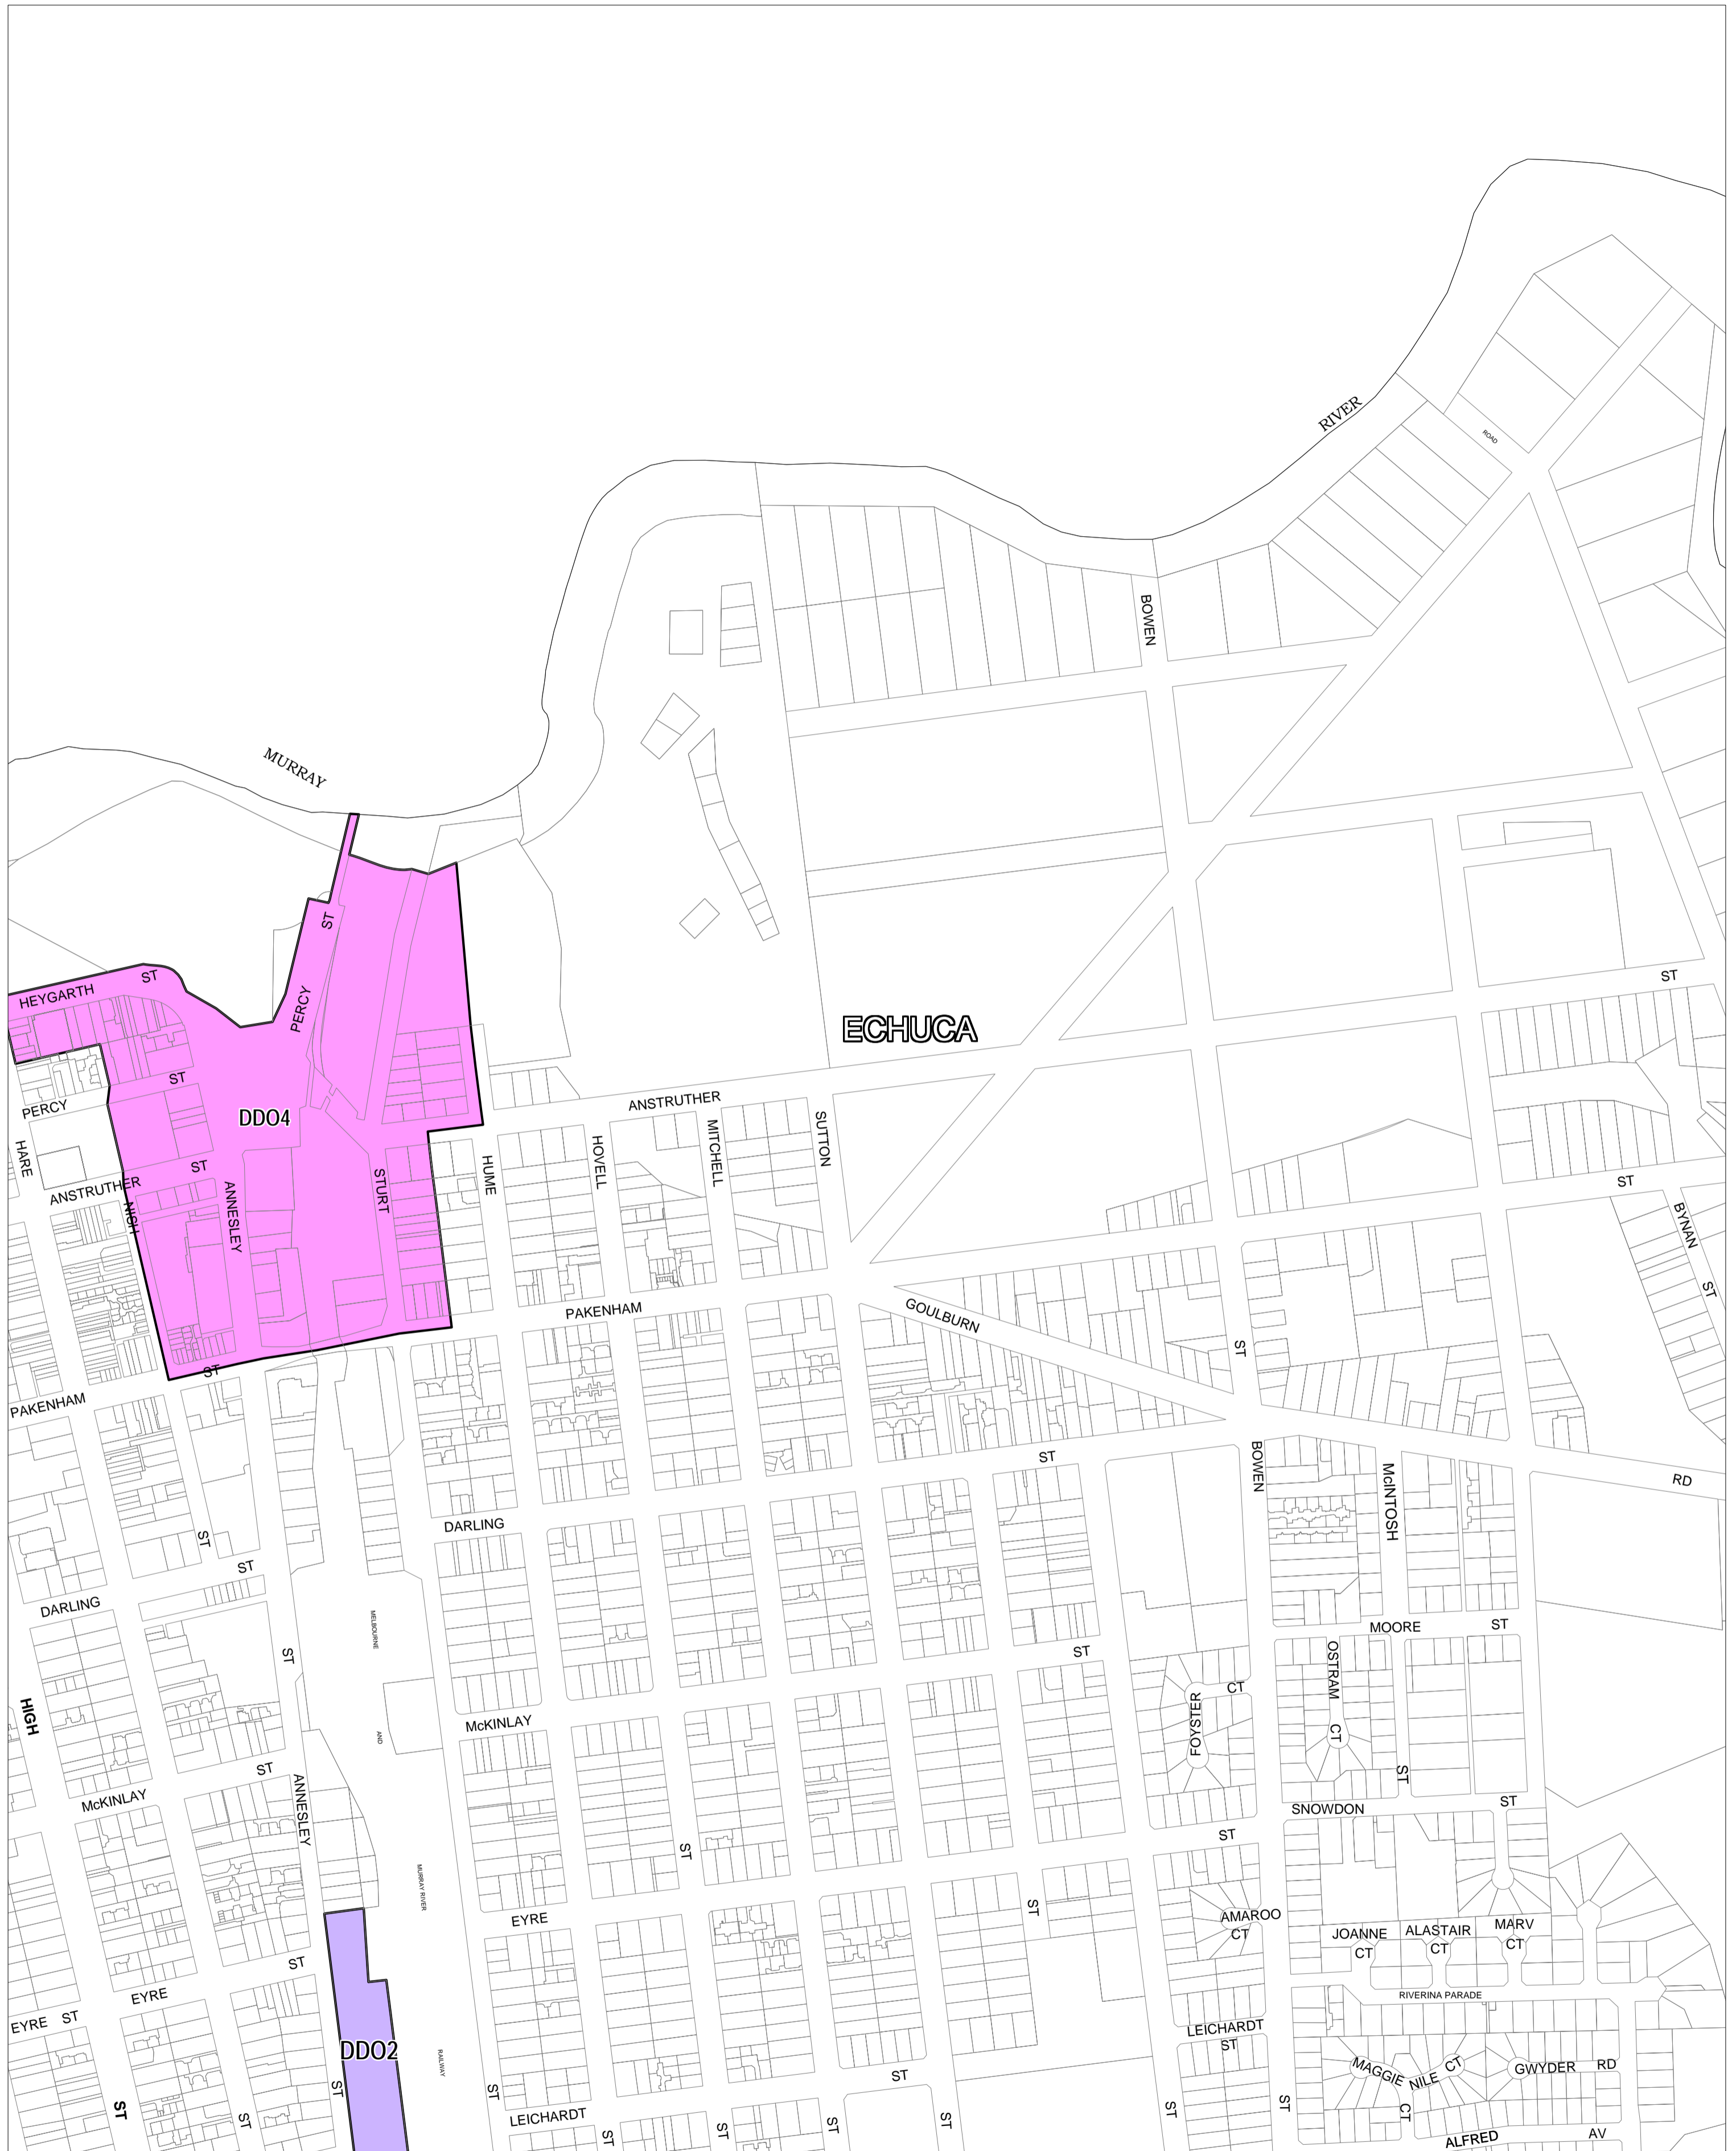

CAMPASPE PLANNING SCHEME - LOCAL PROVISION

Overlays

	Design And Development Overlay - Schedule 4
	Design And Development Overlay - Schedule 2
	Design And Development Overlay - Schedule 4

AUSTRALIAN MAP GRID ZONE 55

Printed: 5/5/2011

AMENDMENT C78