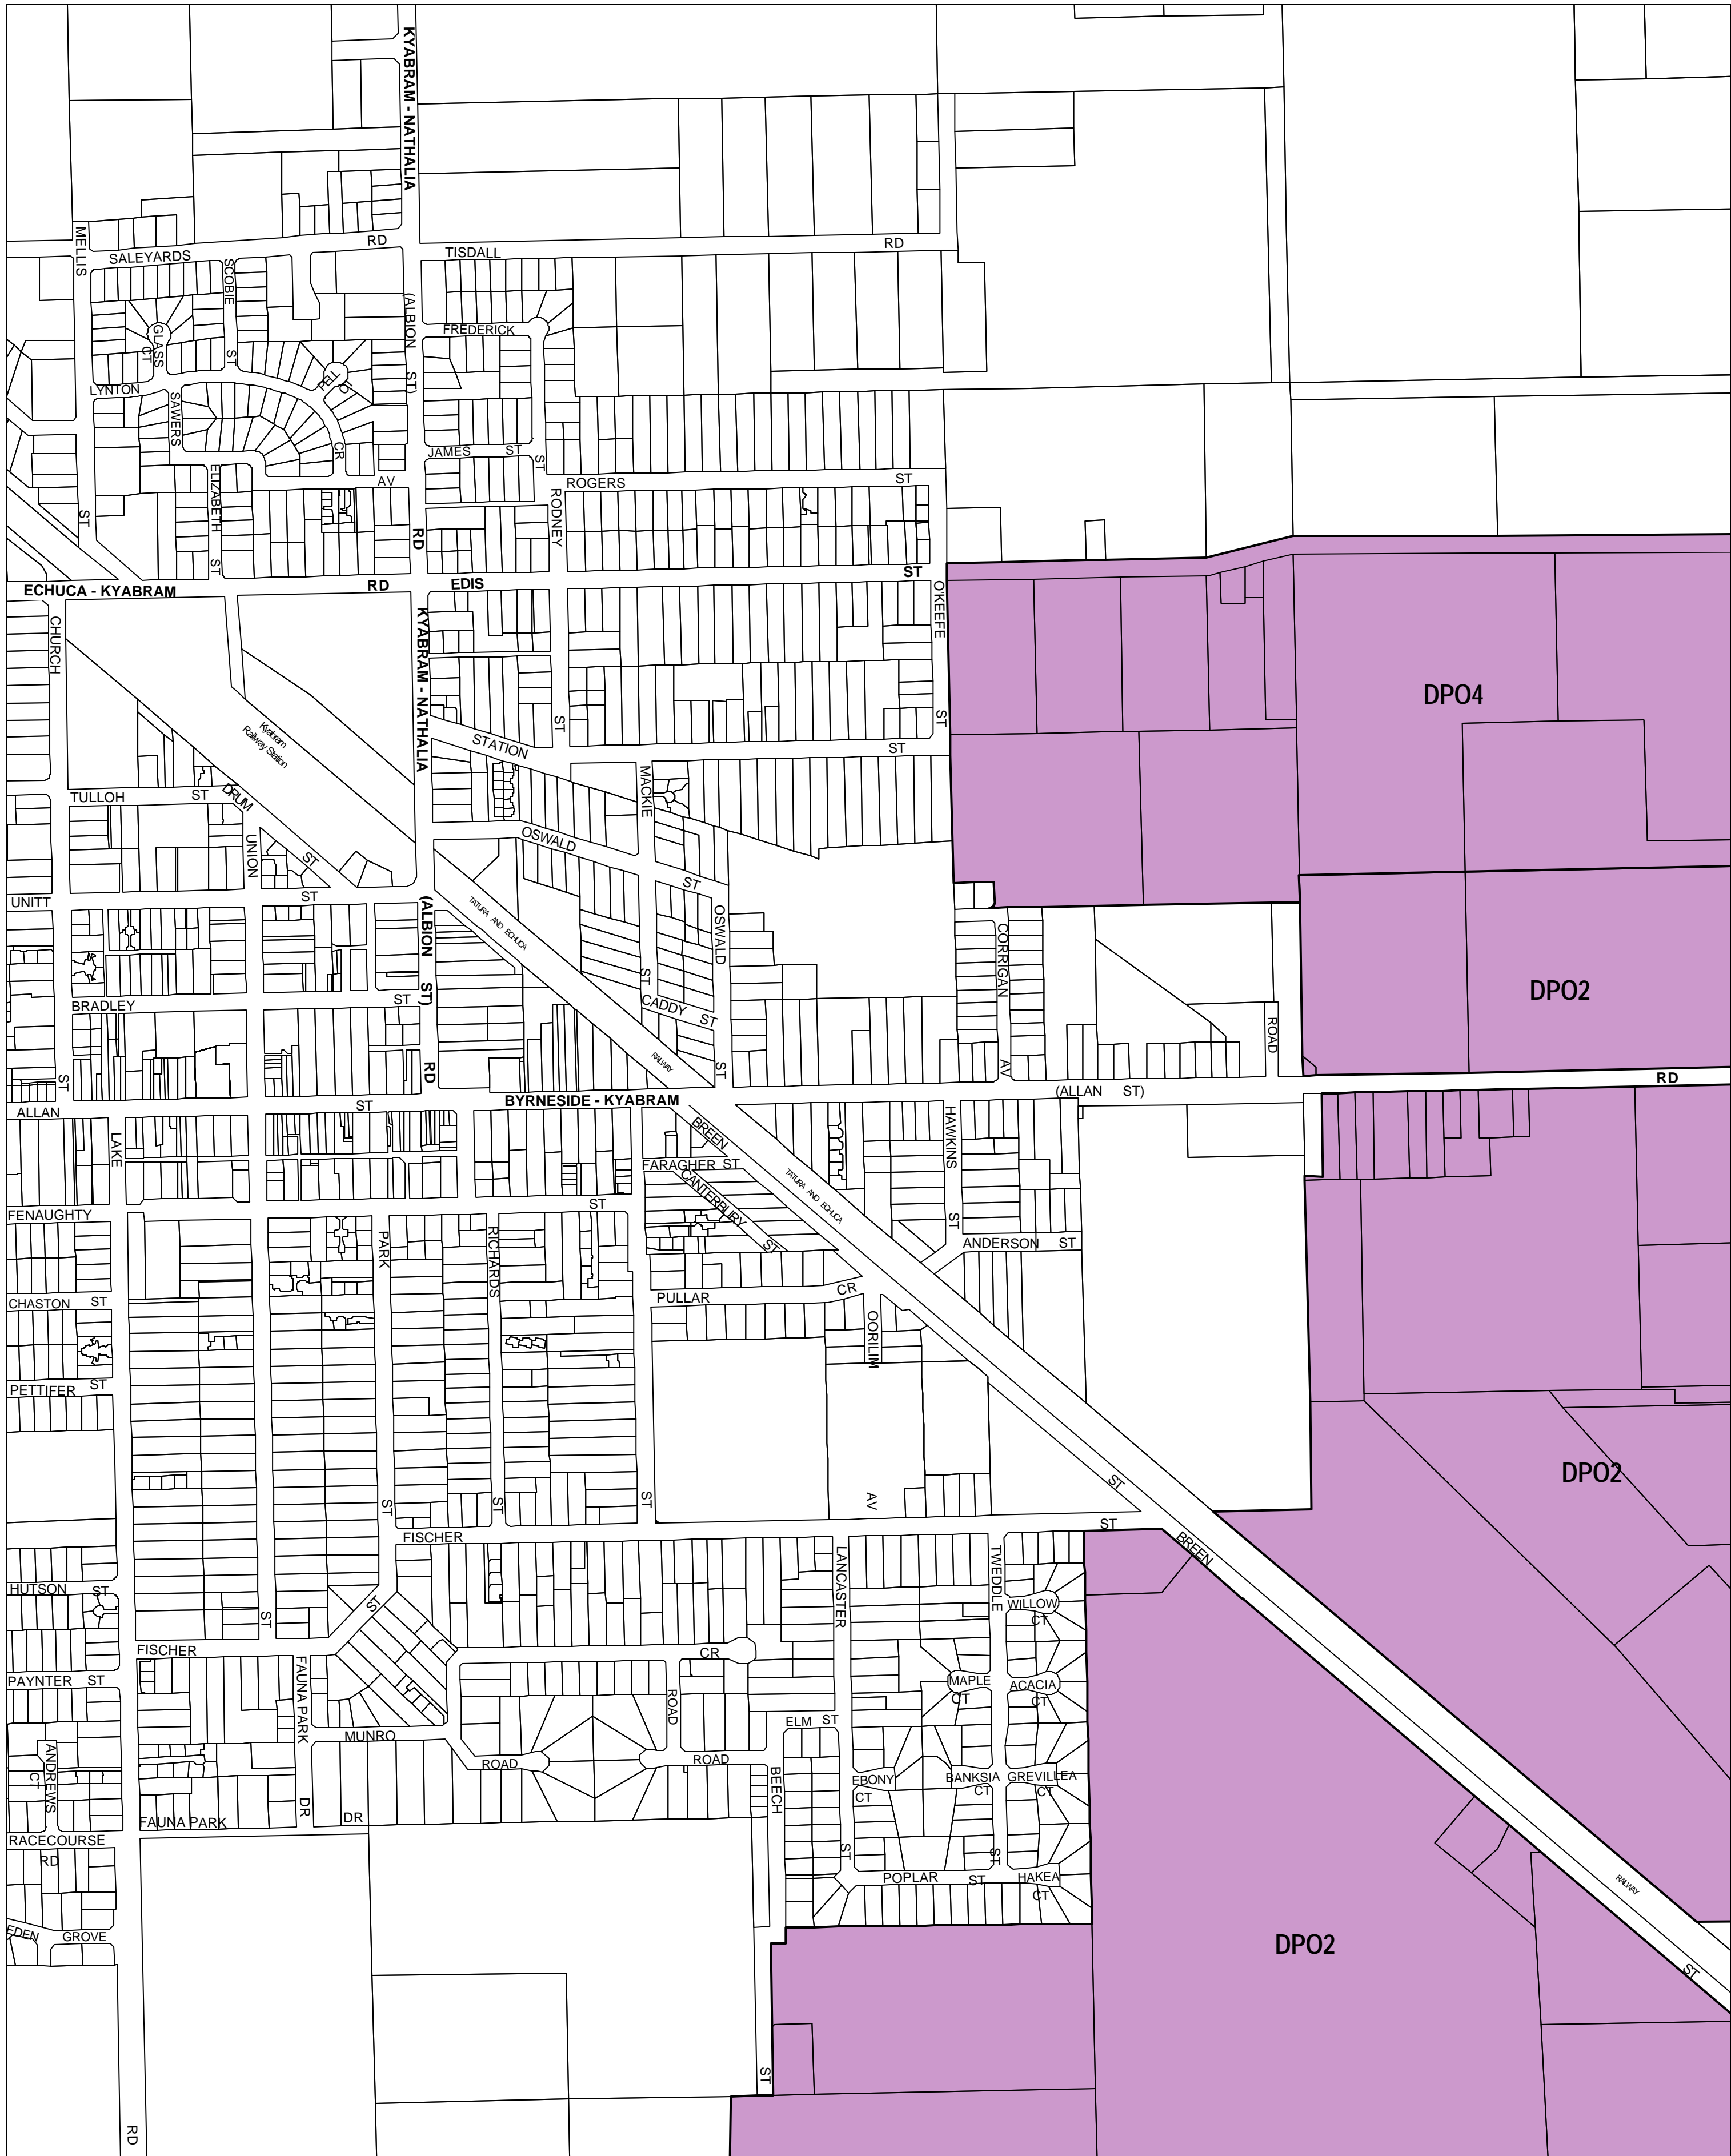

CAMPASPE PLANNING SCHEME - LOCAL PROVISION

Overlays

- Development Plan Overlay - Schedule 2
- Development Plan Overlay - Schedule 4

100 200 300 400 500 m

AUSTRALIAN MAP GRID ZONE 55

INDEX TO ADJOINING METRIC SERIES MAP

Printed: 29/5/2007

AMENDMENT C9