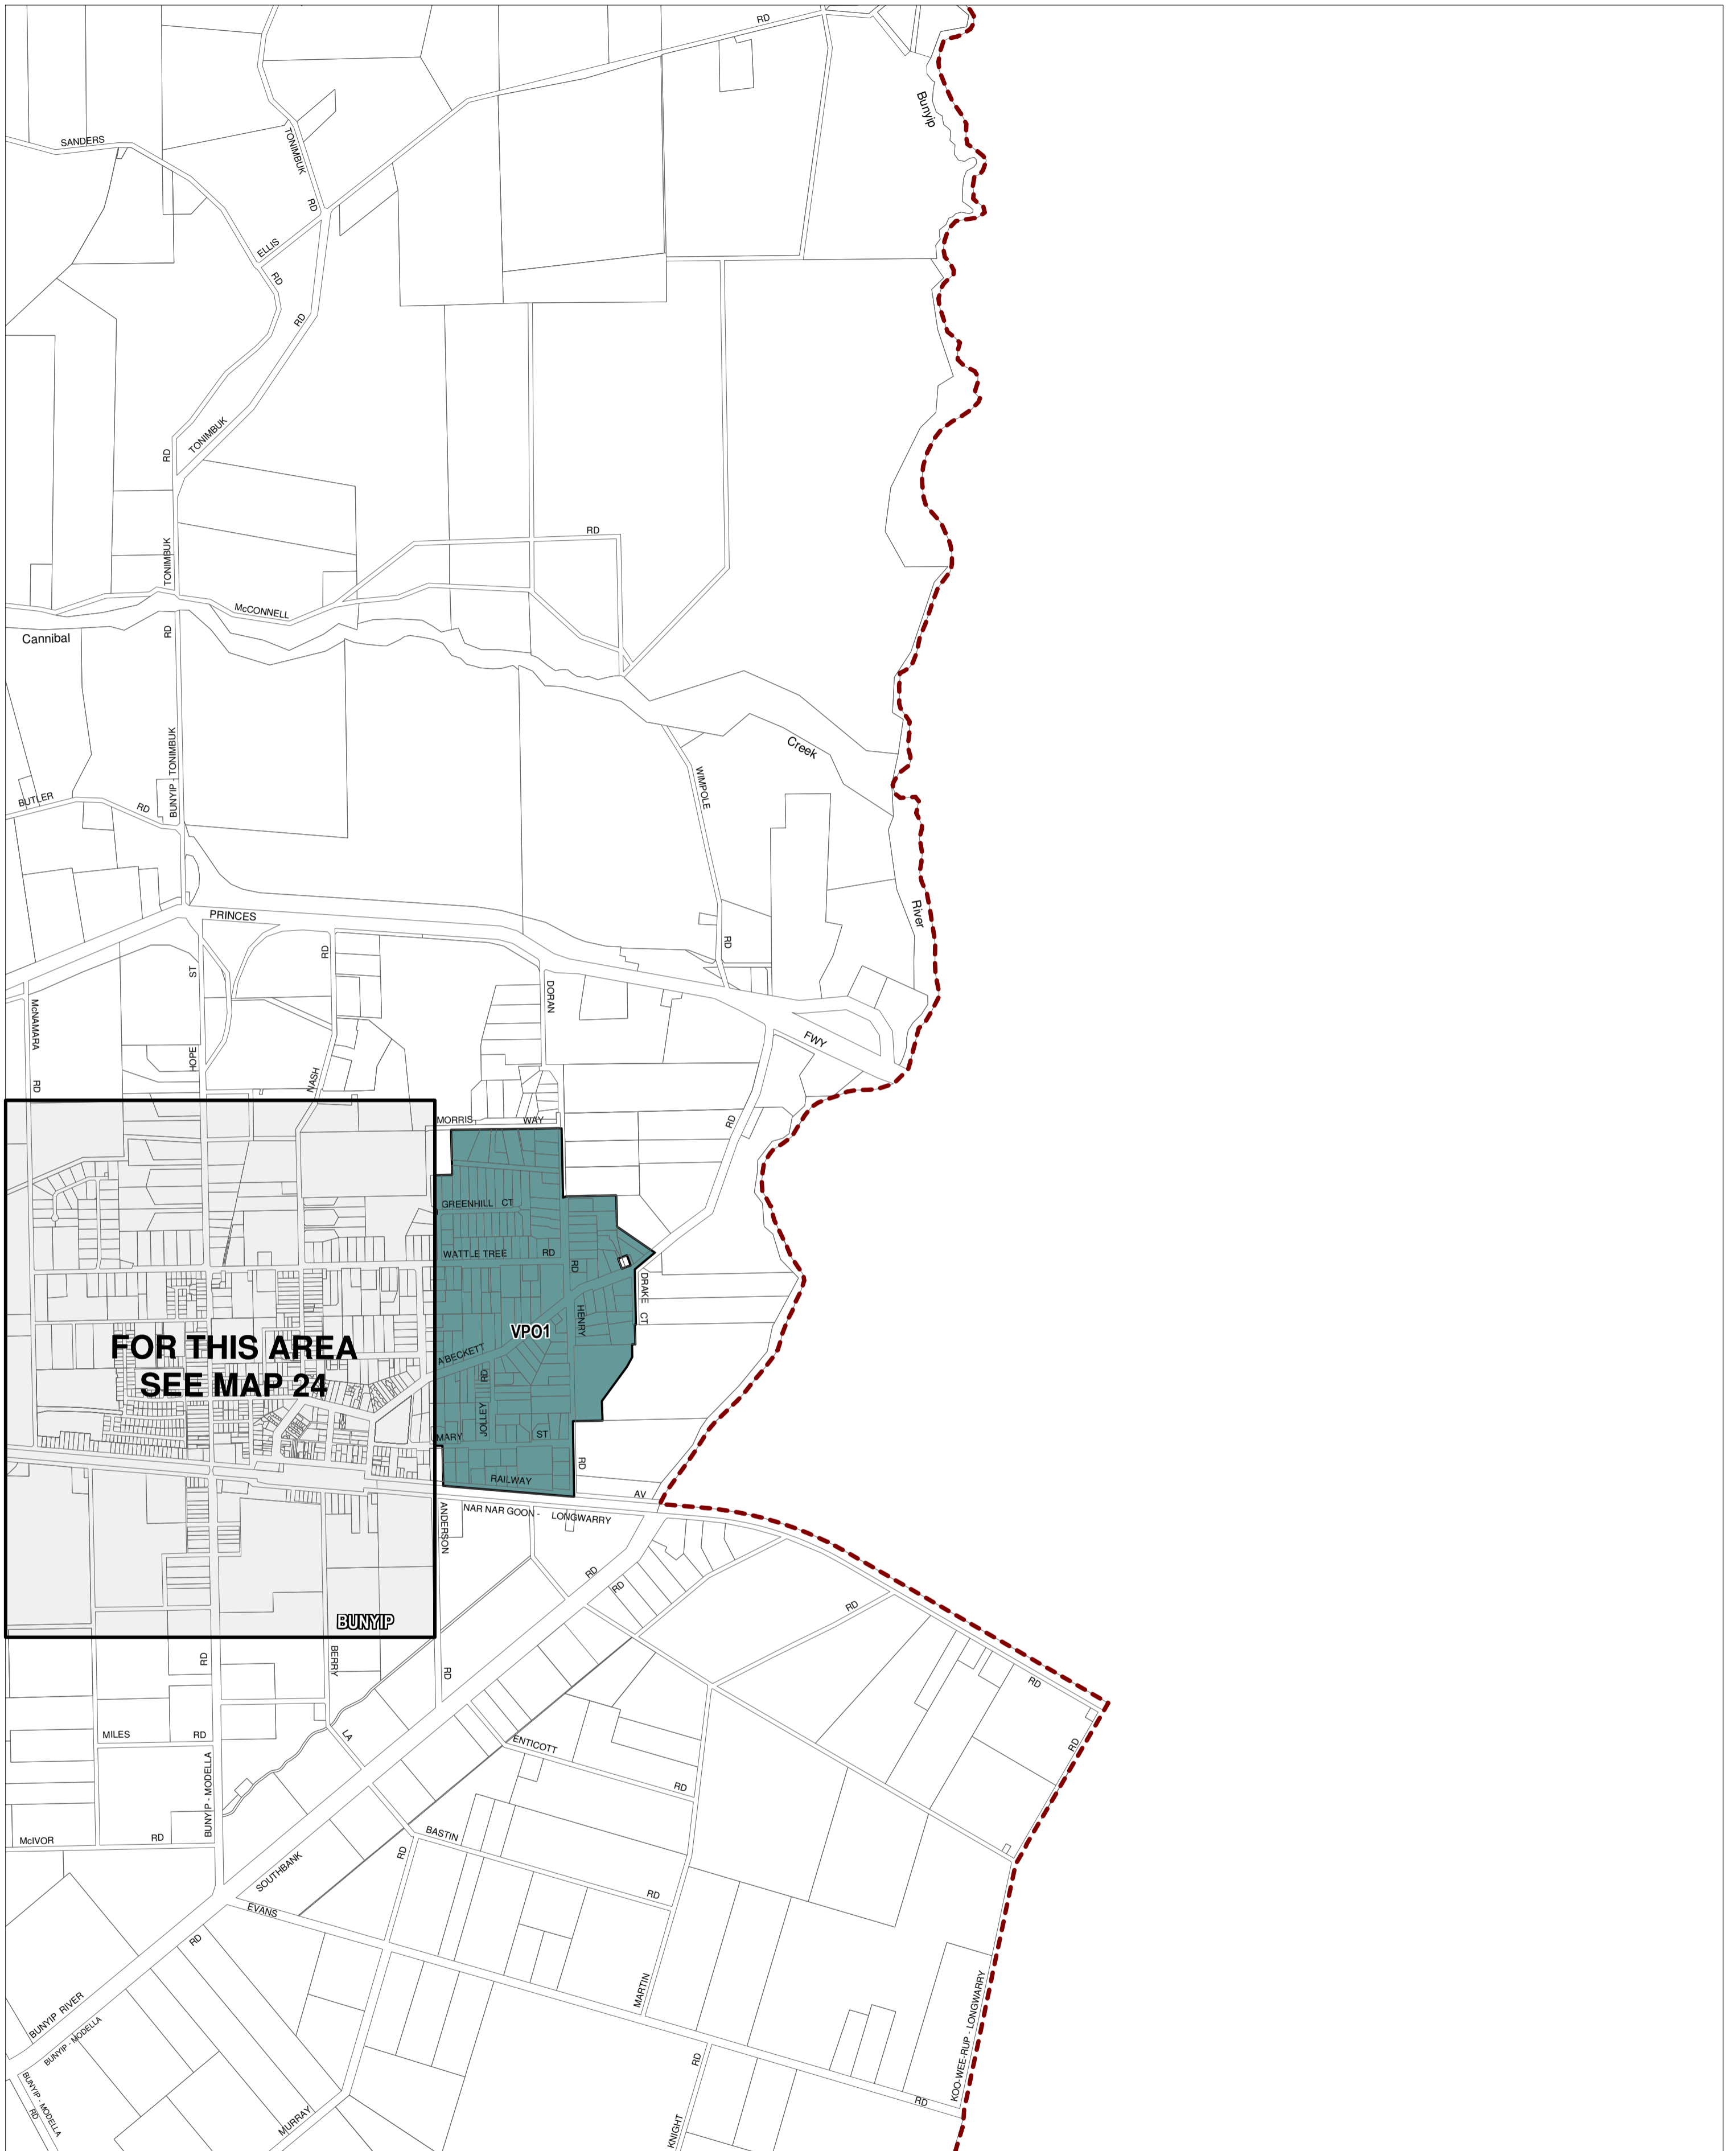

CARDINIA PLANNING SCHEME - LOCAL PROVISION

Overlays

VPO1 Vegetation Protection Overlay - Schedule 1

AUSTRALIAN MAP GRID ZONE 55

INDEX TO ADJOINING METRIC SERIES MAP

Printed: 29/4/2014

AMENDMENT C72