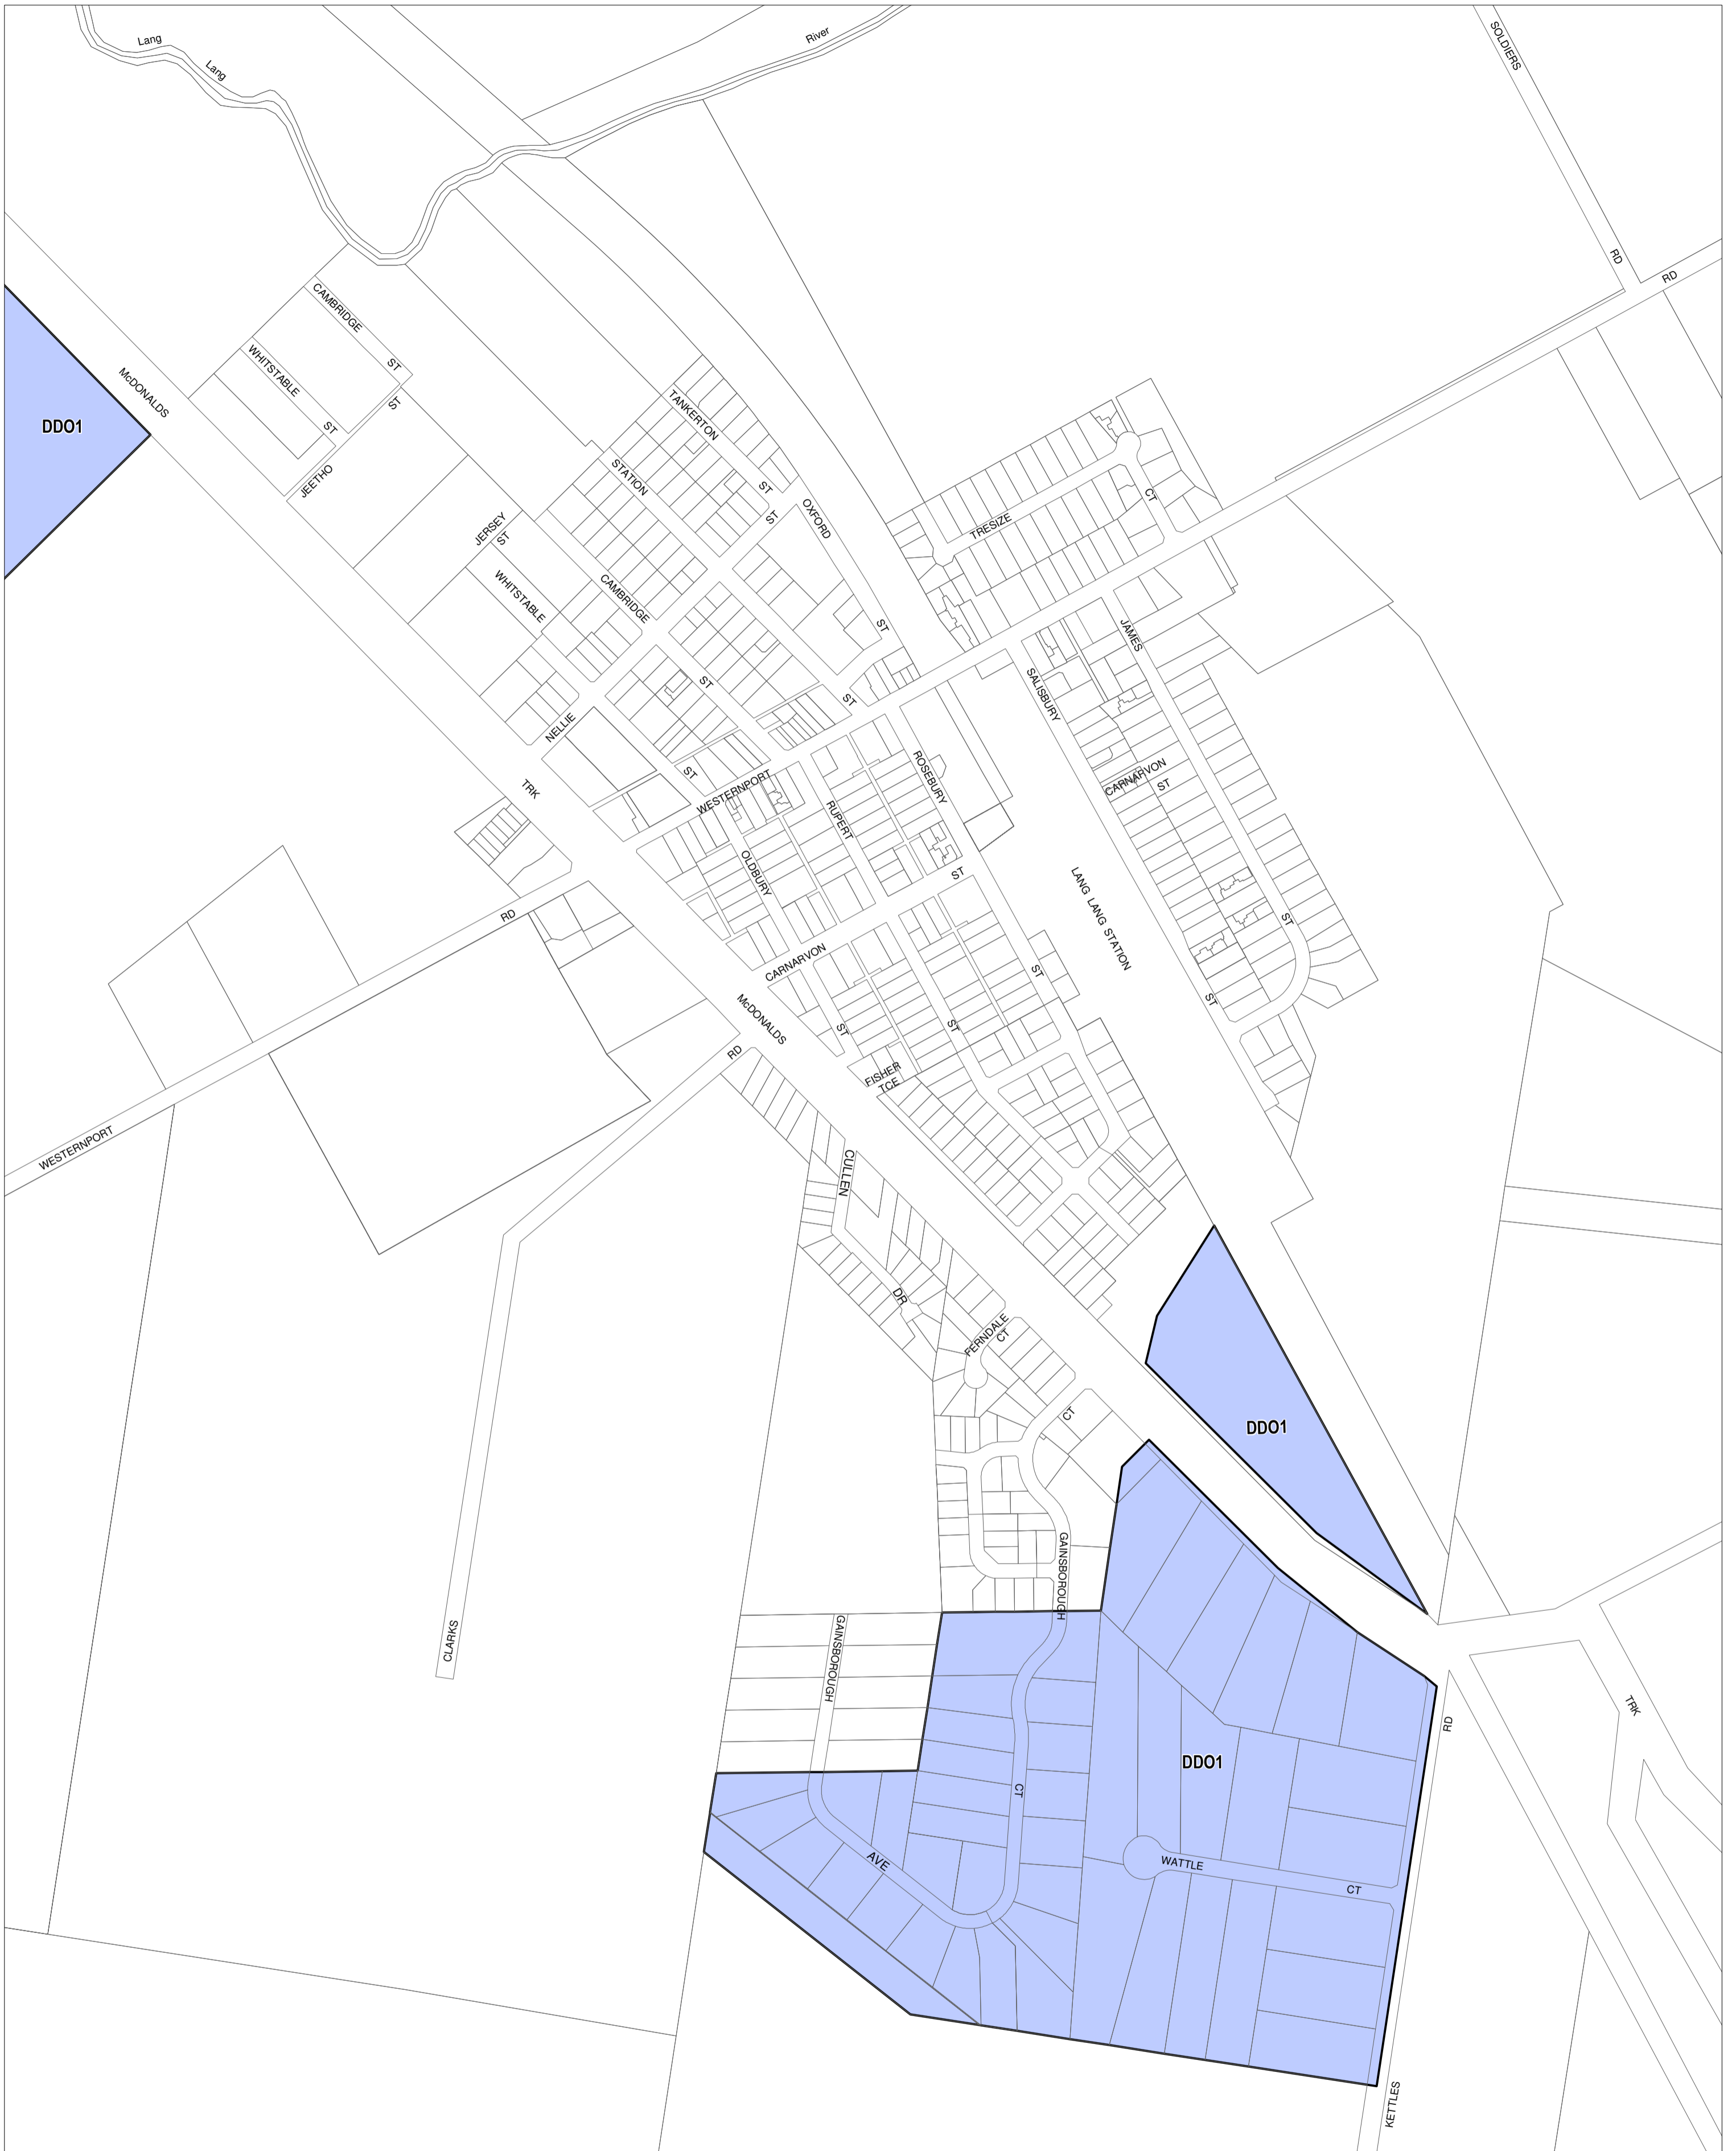

CARDINIA PLANNING SCHEME - LOCAL PROVISION

Overlays

Printed: 7/12/2012

AMENDMENT C97