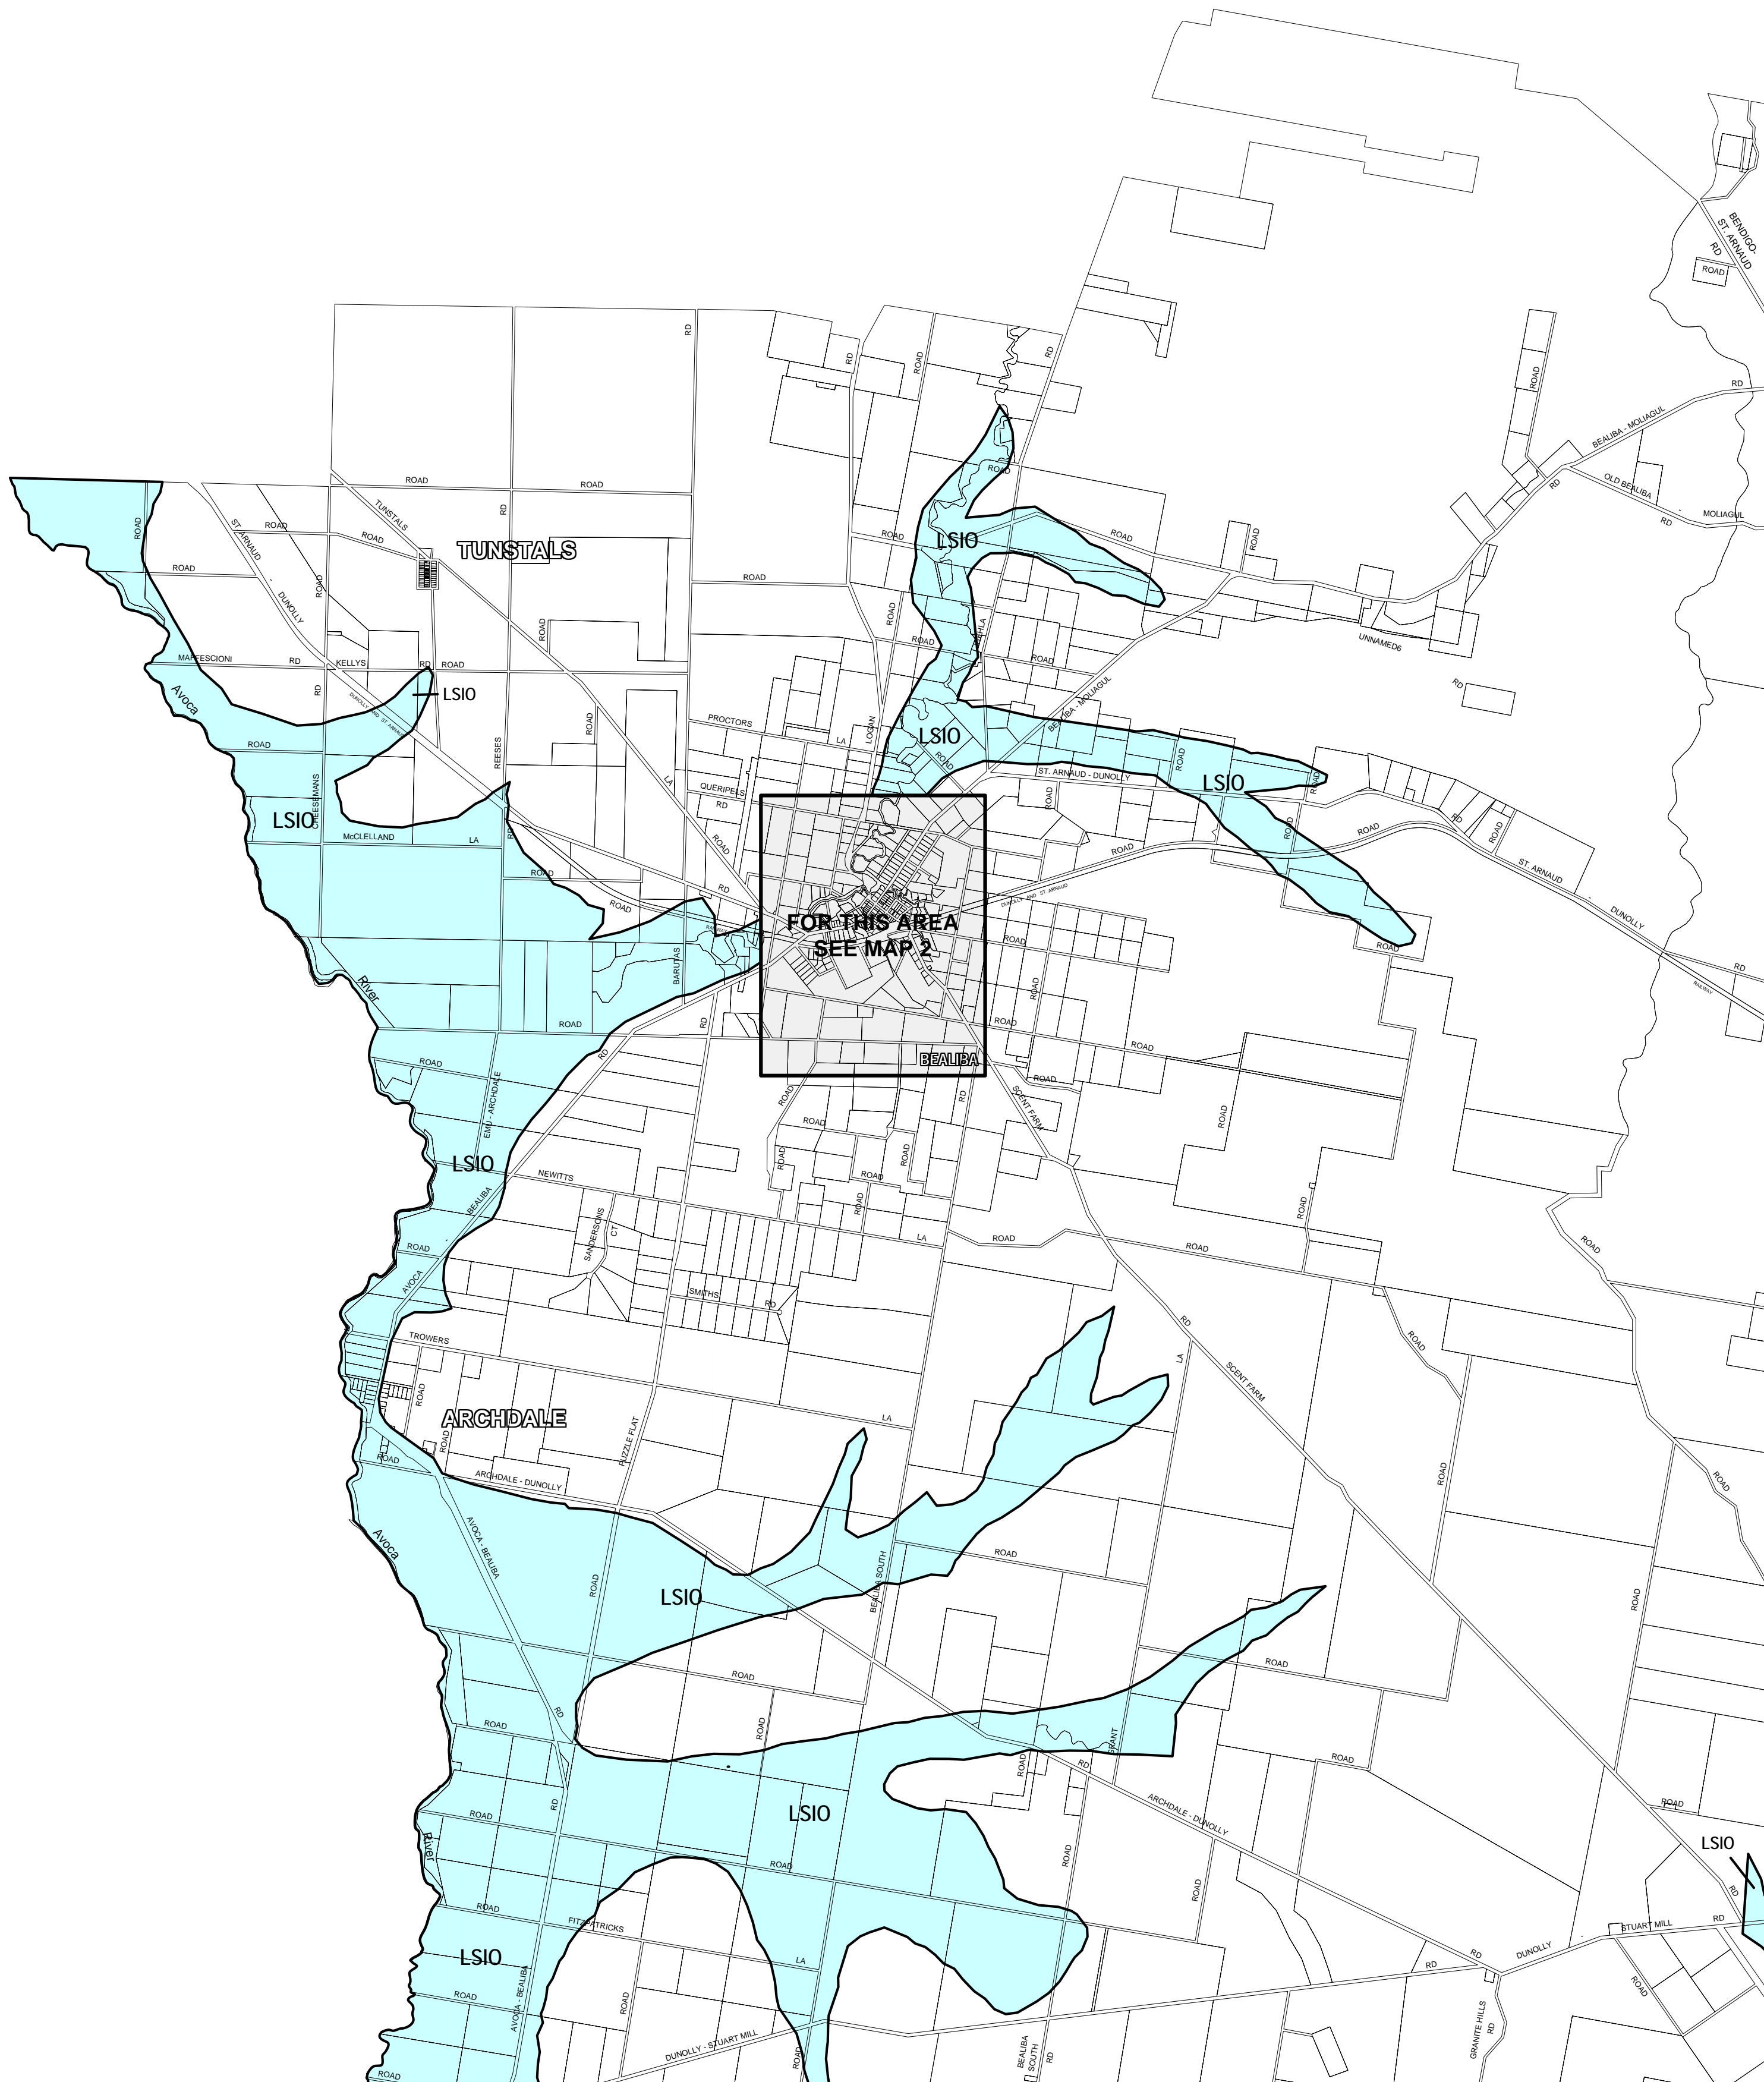

CENTRAL GOLDFIELDS PLANNING SCHEME - LOCAL PROVISION

Overlays

LSIO Land Subject to Inundation Overlay

AUSTRALIAN MAP GRID ZONE 54

INDEX TO ADJOINING METRIC SERIES MAP

Printed: 13/9/2007