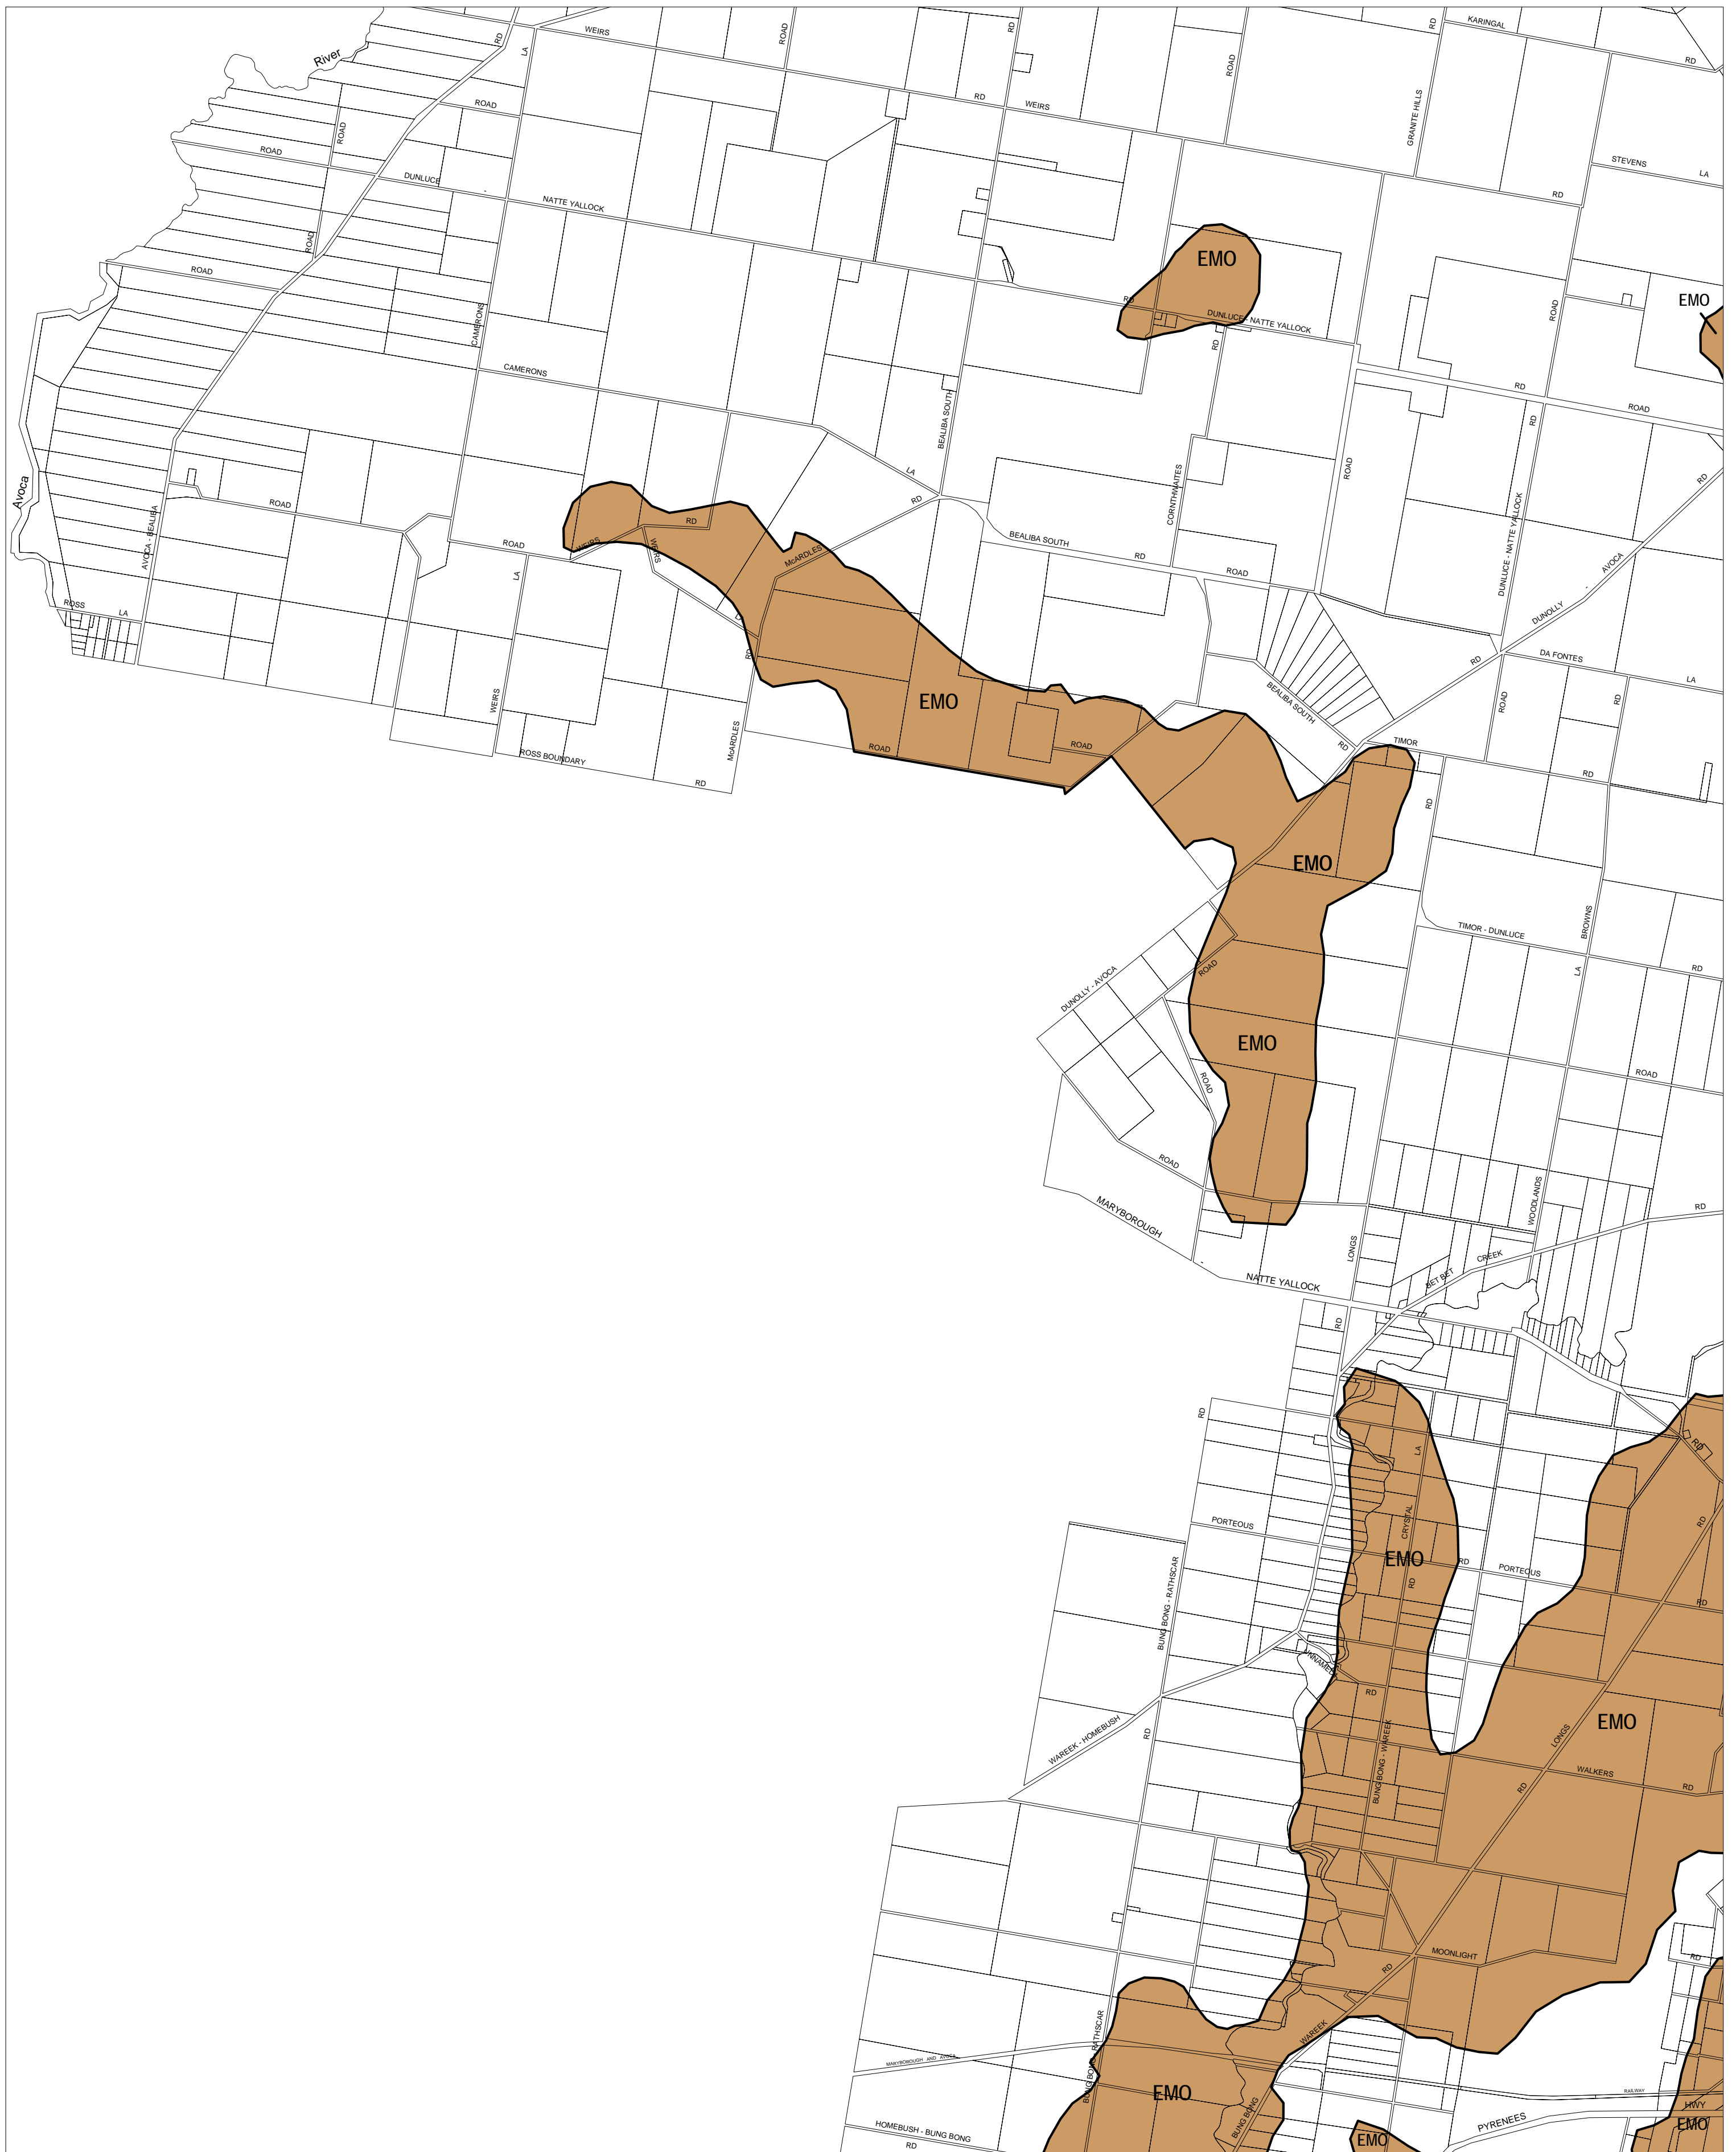

CENTRAL GOLDFIELDS PLANNING SCHEME - LOCAL PROVISION

Overlays

EMO Erosion Management Overlay

AUSTRALIAN MAP GRID ZONE 54

INDEX TO ADJOINING METRIC SERIES MAP

Printed: 13/9/2007