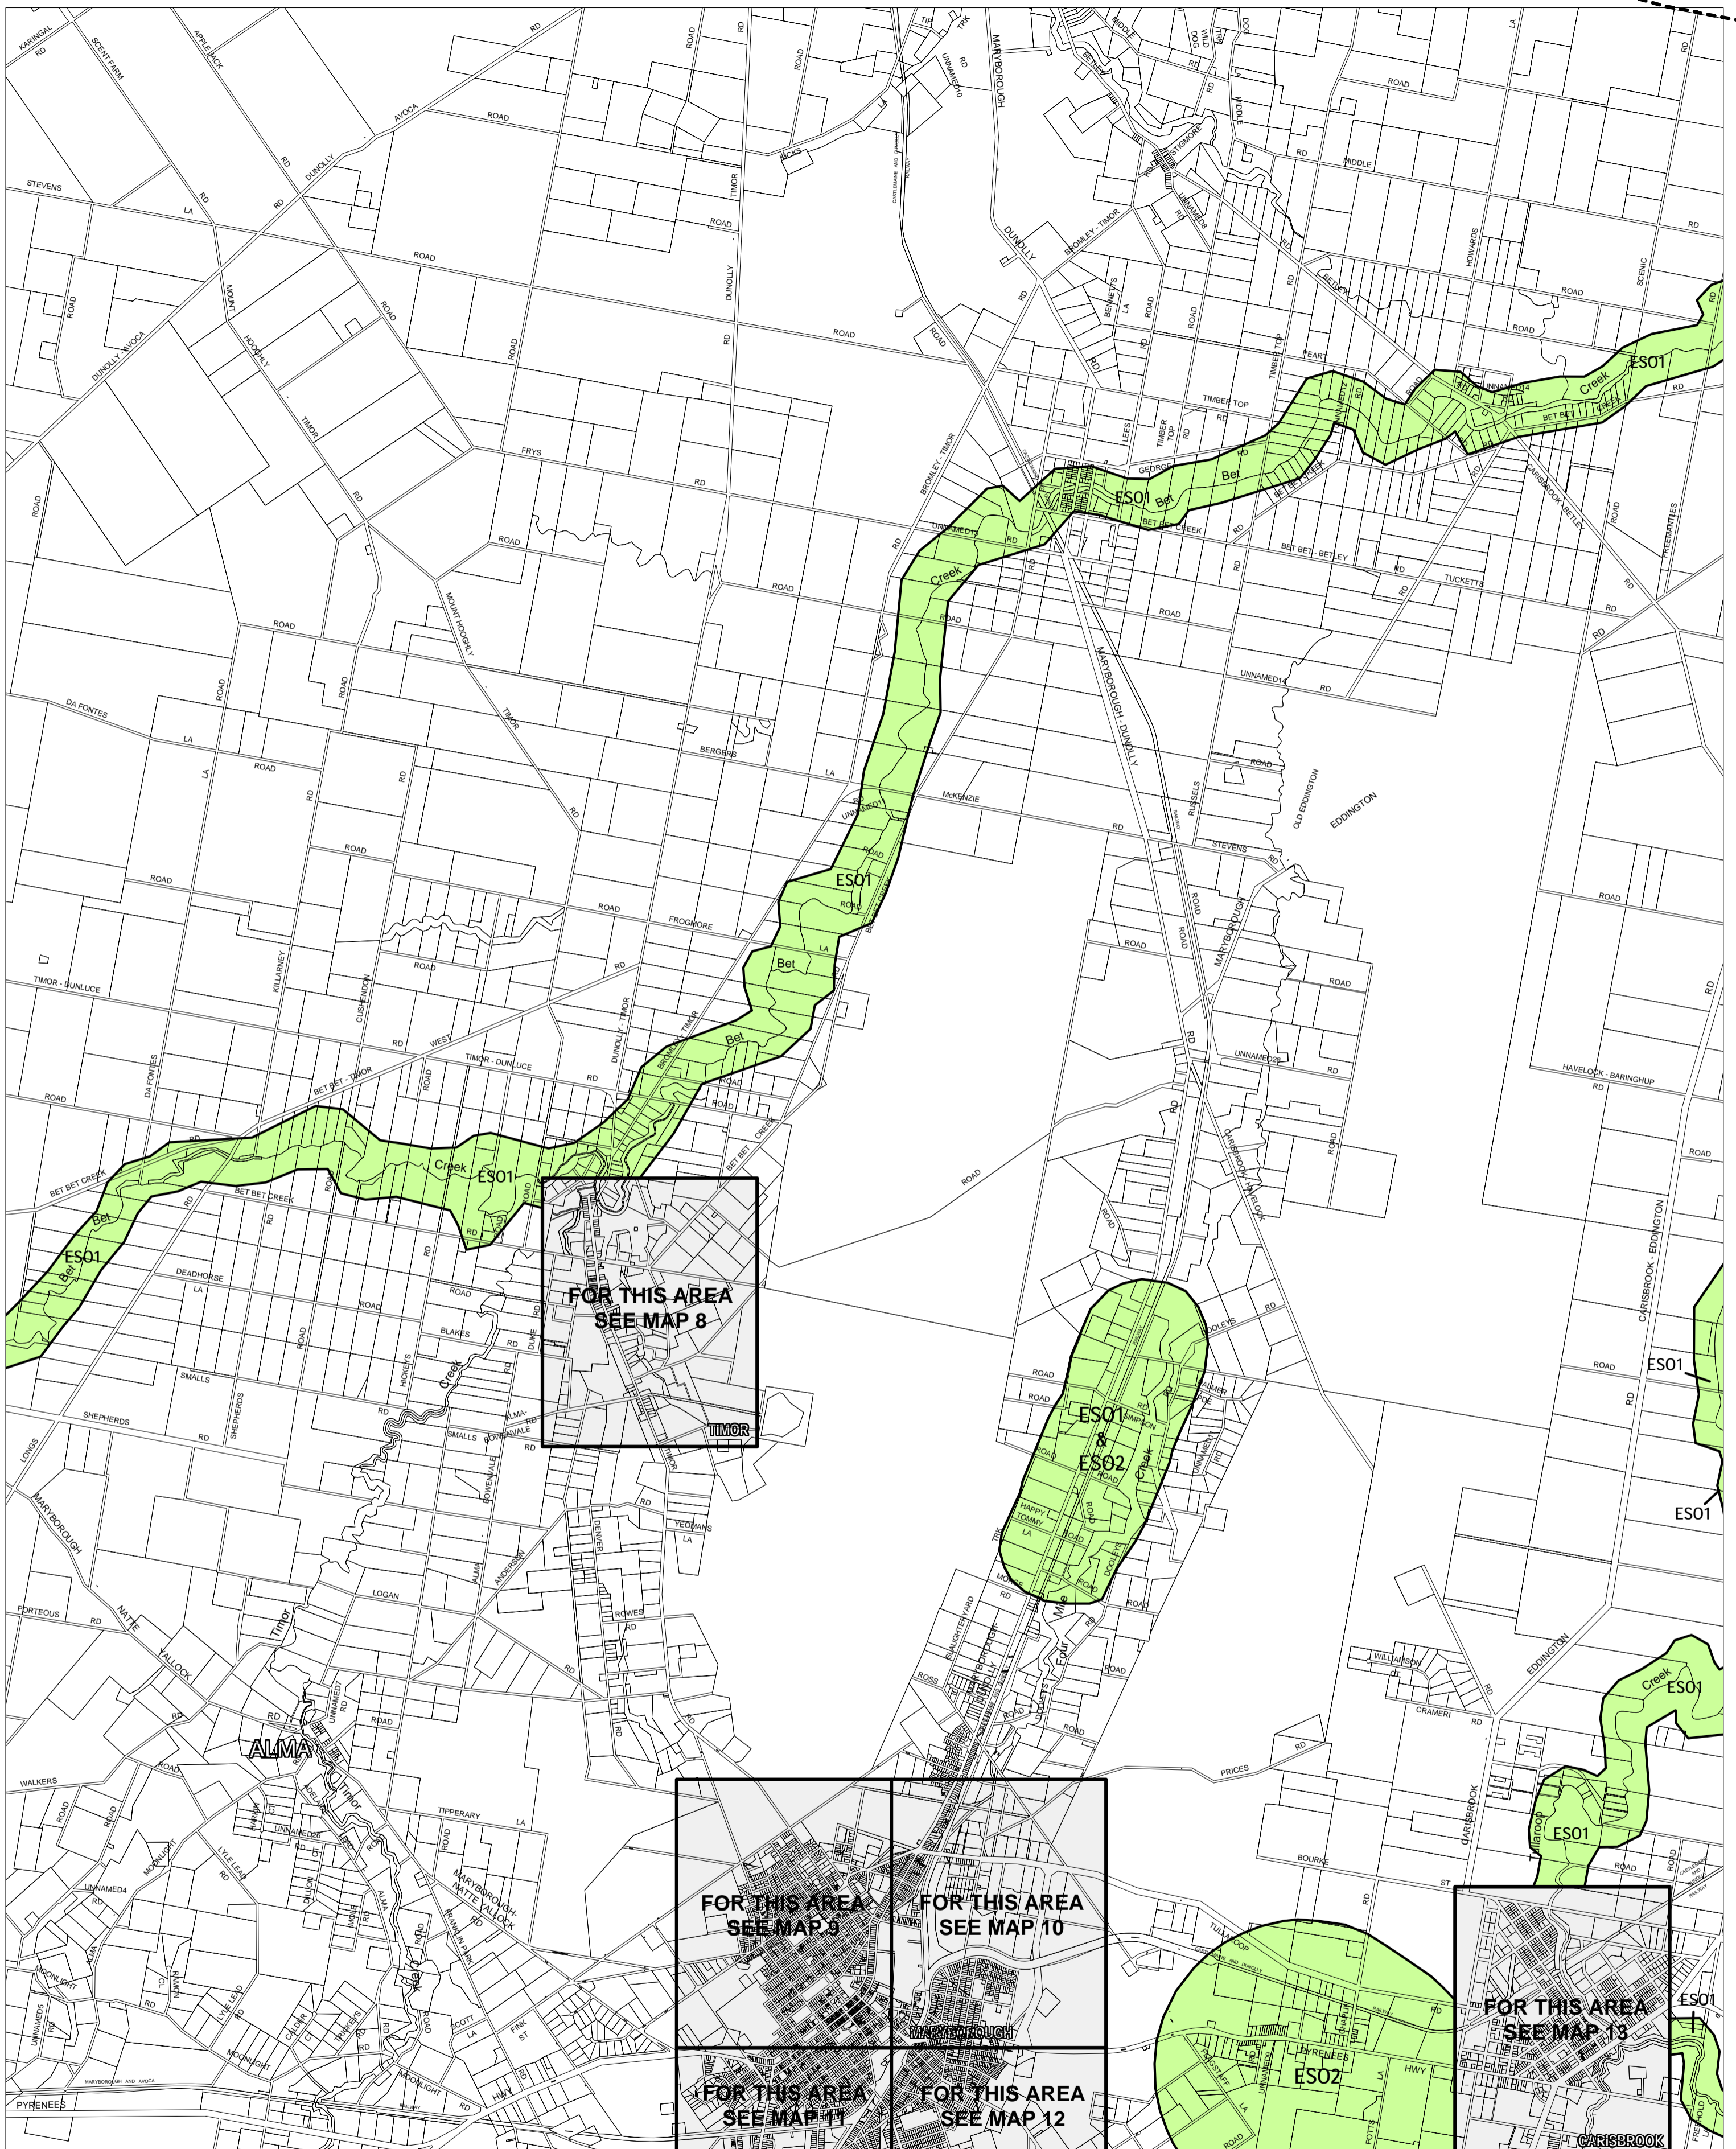

CENTRAL GOLDFIELDS PLANNING SCHEME - LOCAL PROVISION

1. **Overlays**
2. ESO1 Environmental Significance Overlay - Schedule 1
   - ESO2 Environmental Significance Overlay - Schedule 2

Printed: 15/10/2010

AMENDMENT C20