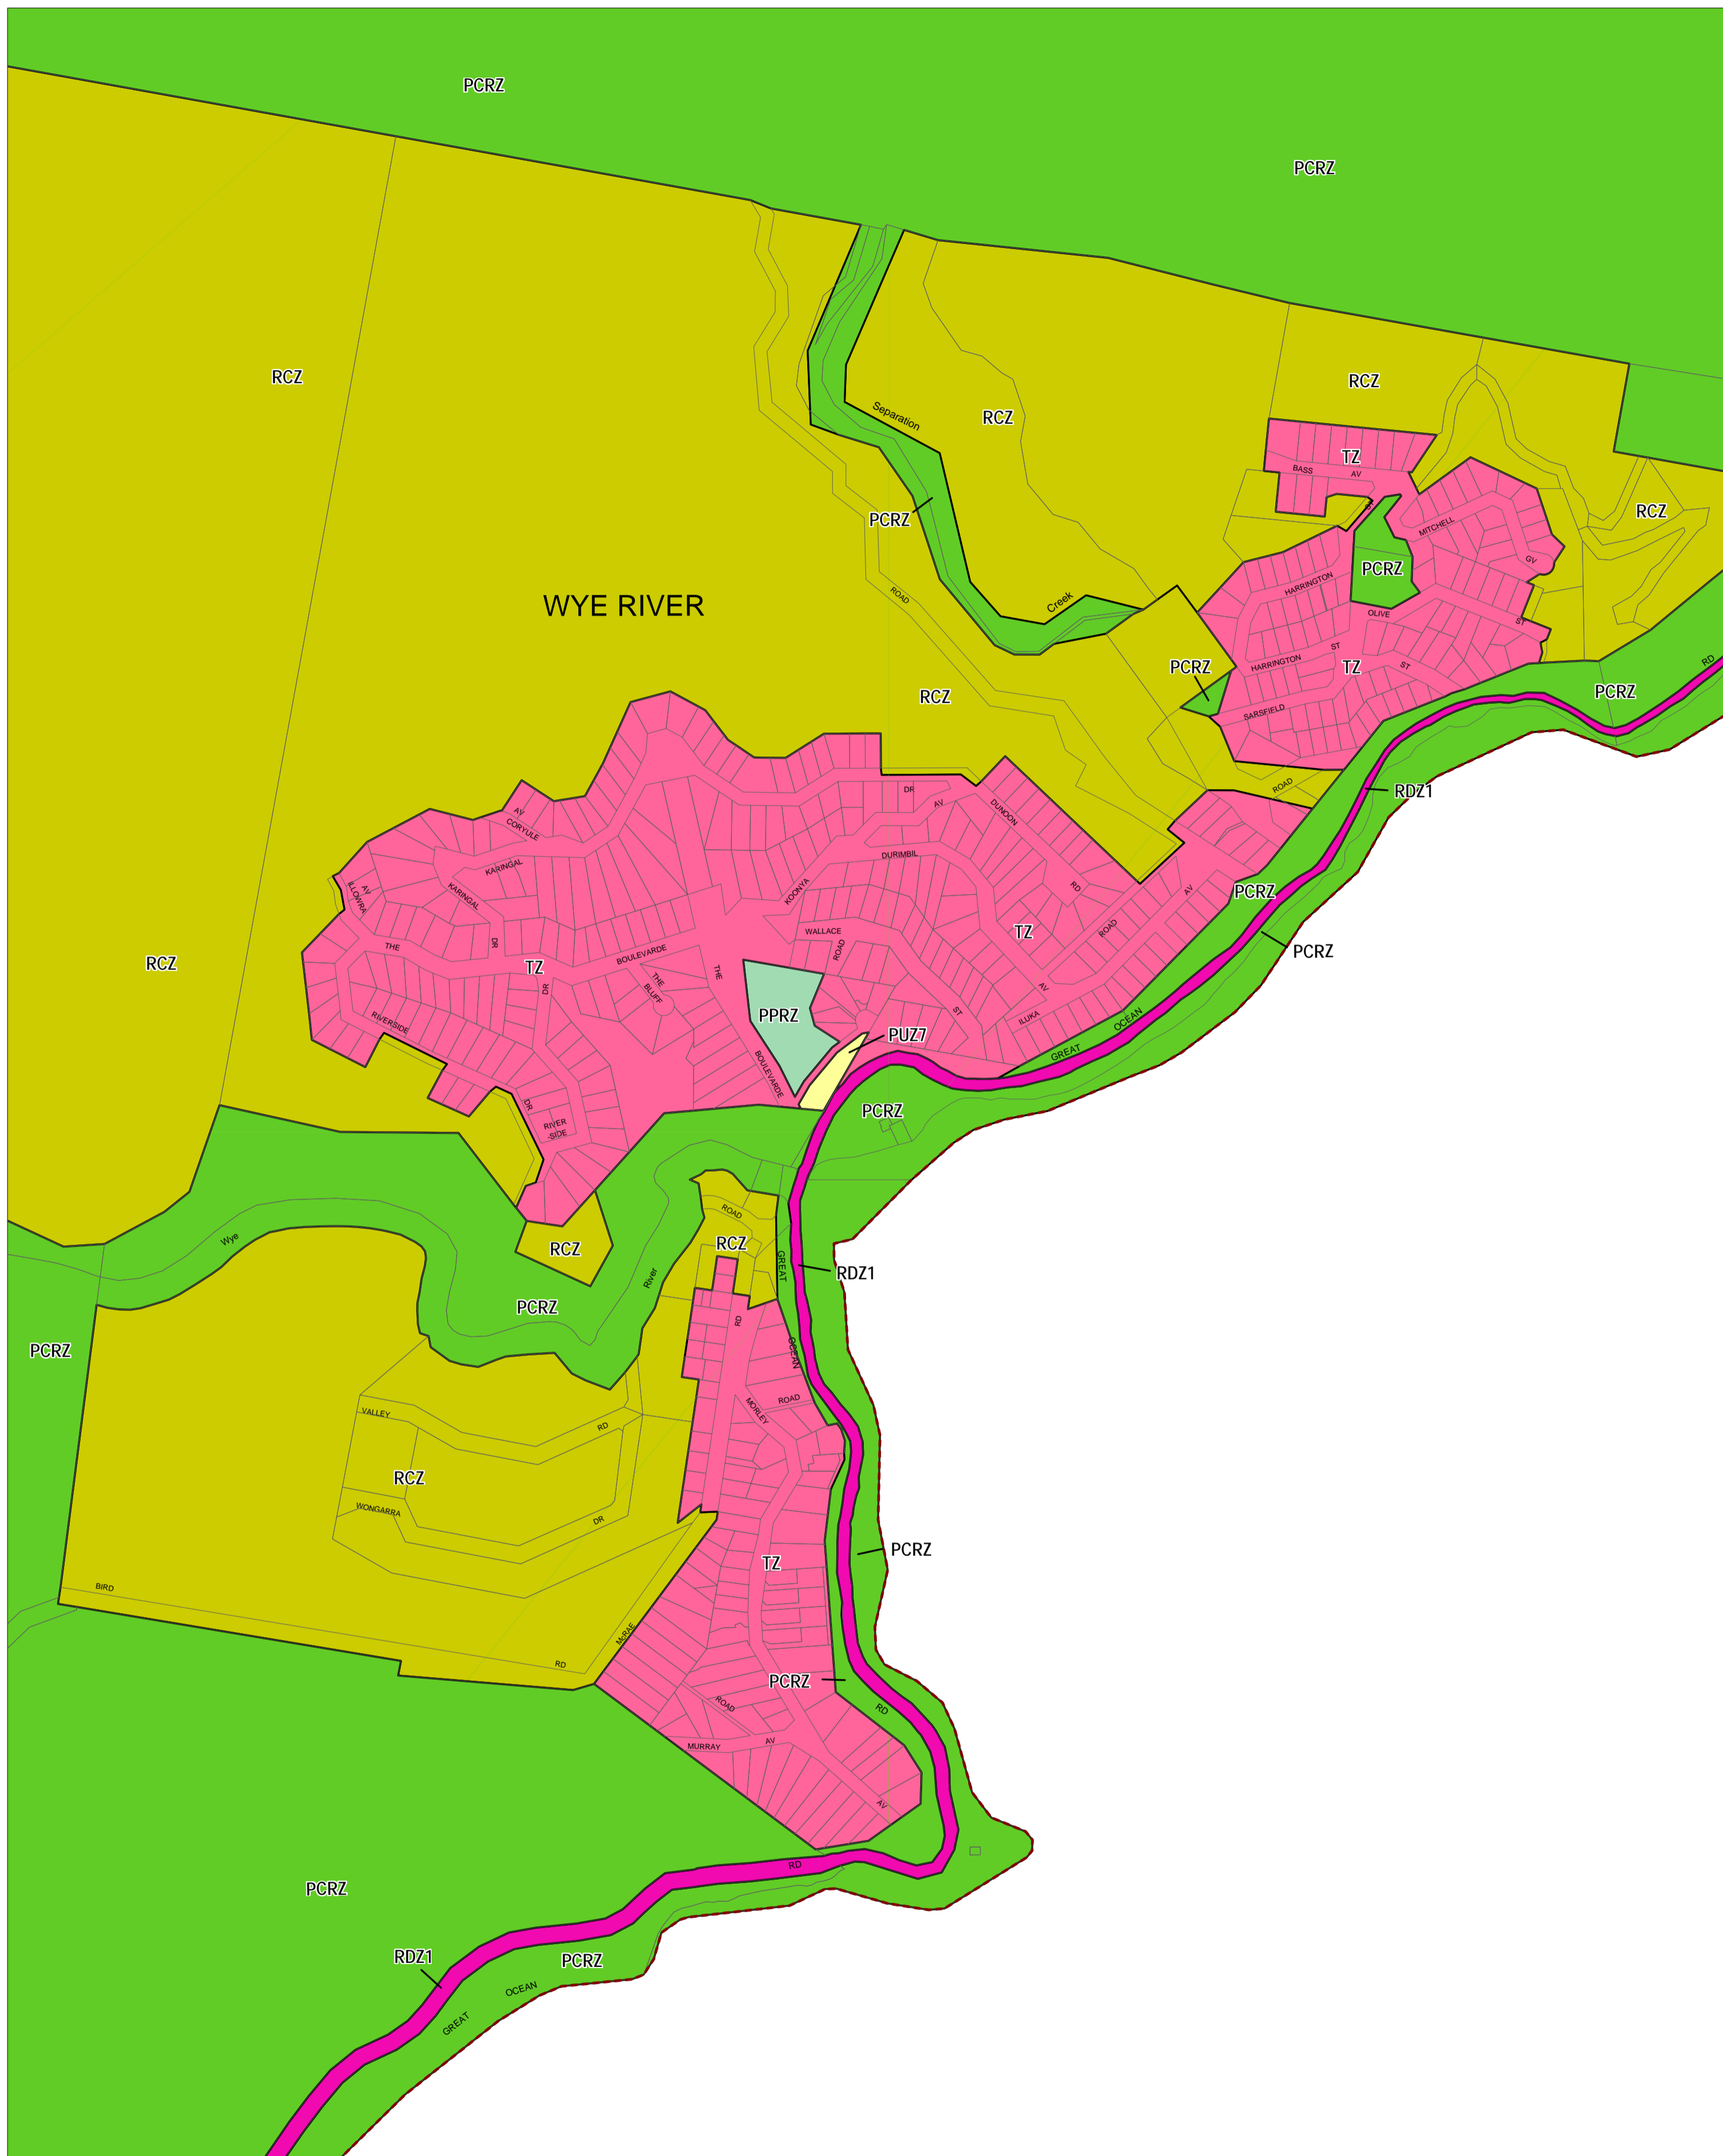

COLAC OTWAY PLANNING SCHEME - LOCAL PROVISION

Public Land	
	Public Conservation And Resource Zone
	Public Park And Recreation Zone
	Public Use Zone - Other Public Use
Residential	
	Township Zone
Rural	
	Rural Conservation Zone

INDEX TO ADJOINING METRIC SERIES MAP

	1	2	4
	5	9	12
14	15	16	17
19	20	21	22
25	26	27	28

Printed: 17/2/2012

AMENDMENT C54