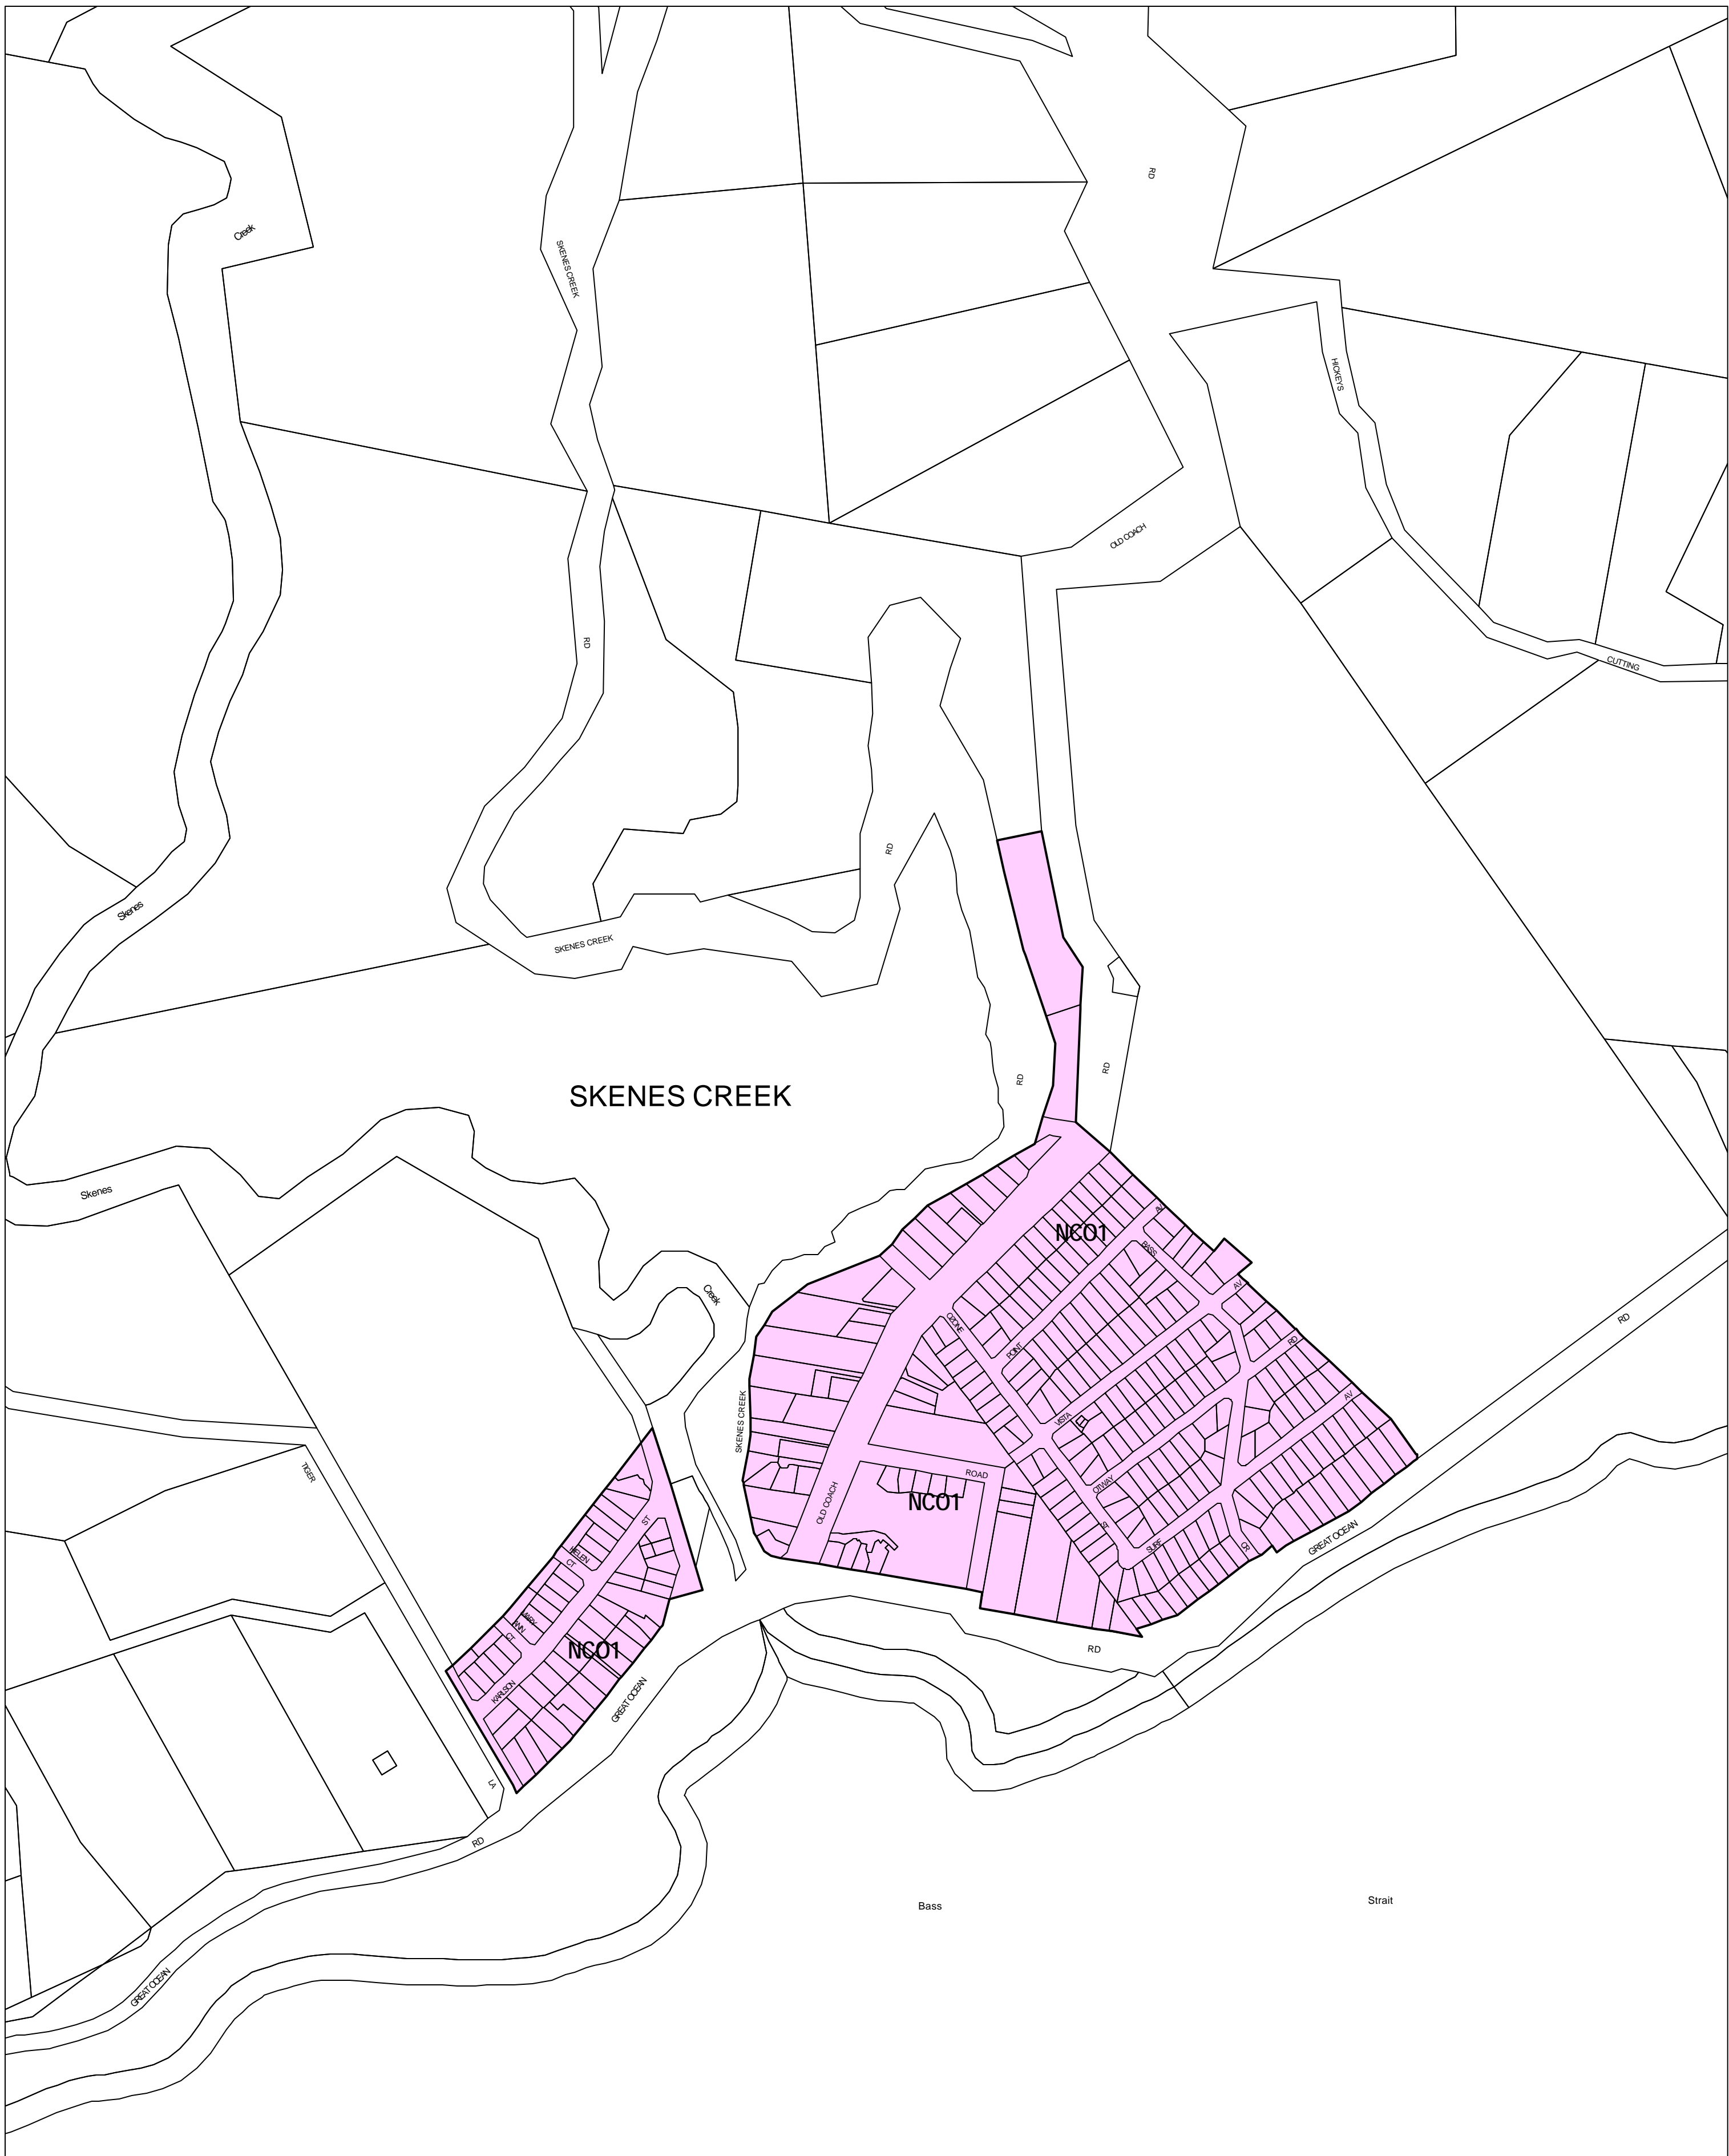

COLAC OTWAY PLANNING SCHEME - LOCAL PROVISION

Overlays

NCO1 Neighbourhood Character Overlay - Schedule 1

AUSTRALIAN MAP GRID ZONE 54

Printed: 1/2/2007

AMENDMENT C22

INDEX TO ADJOINING METRIC SERIES MAP