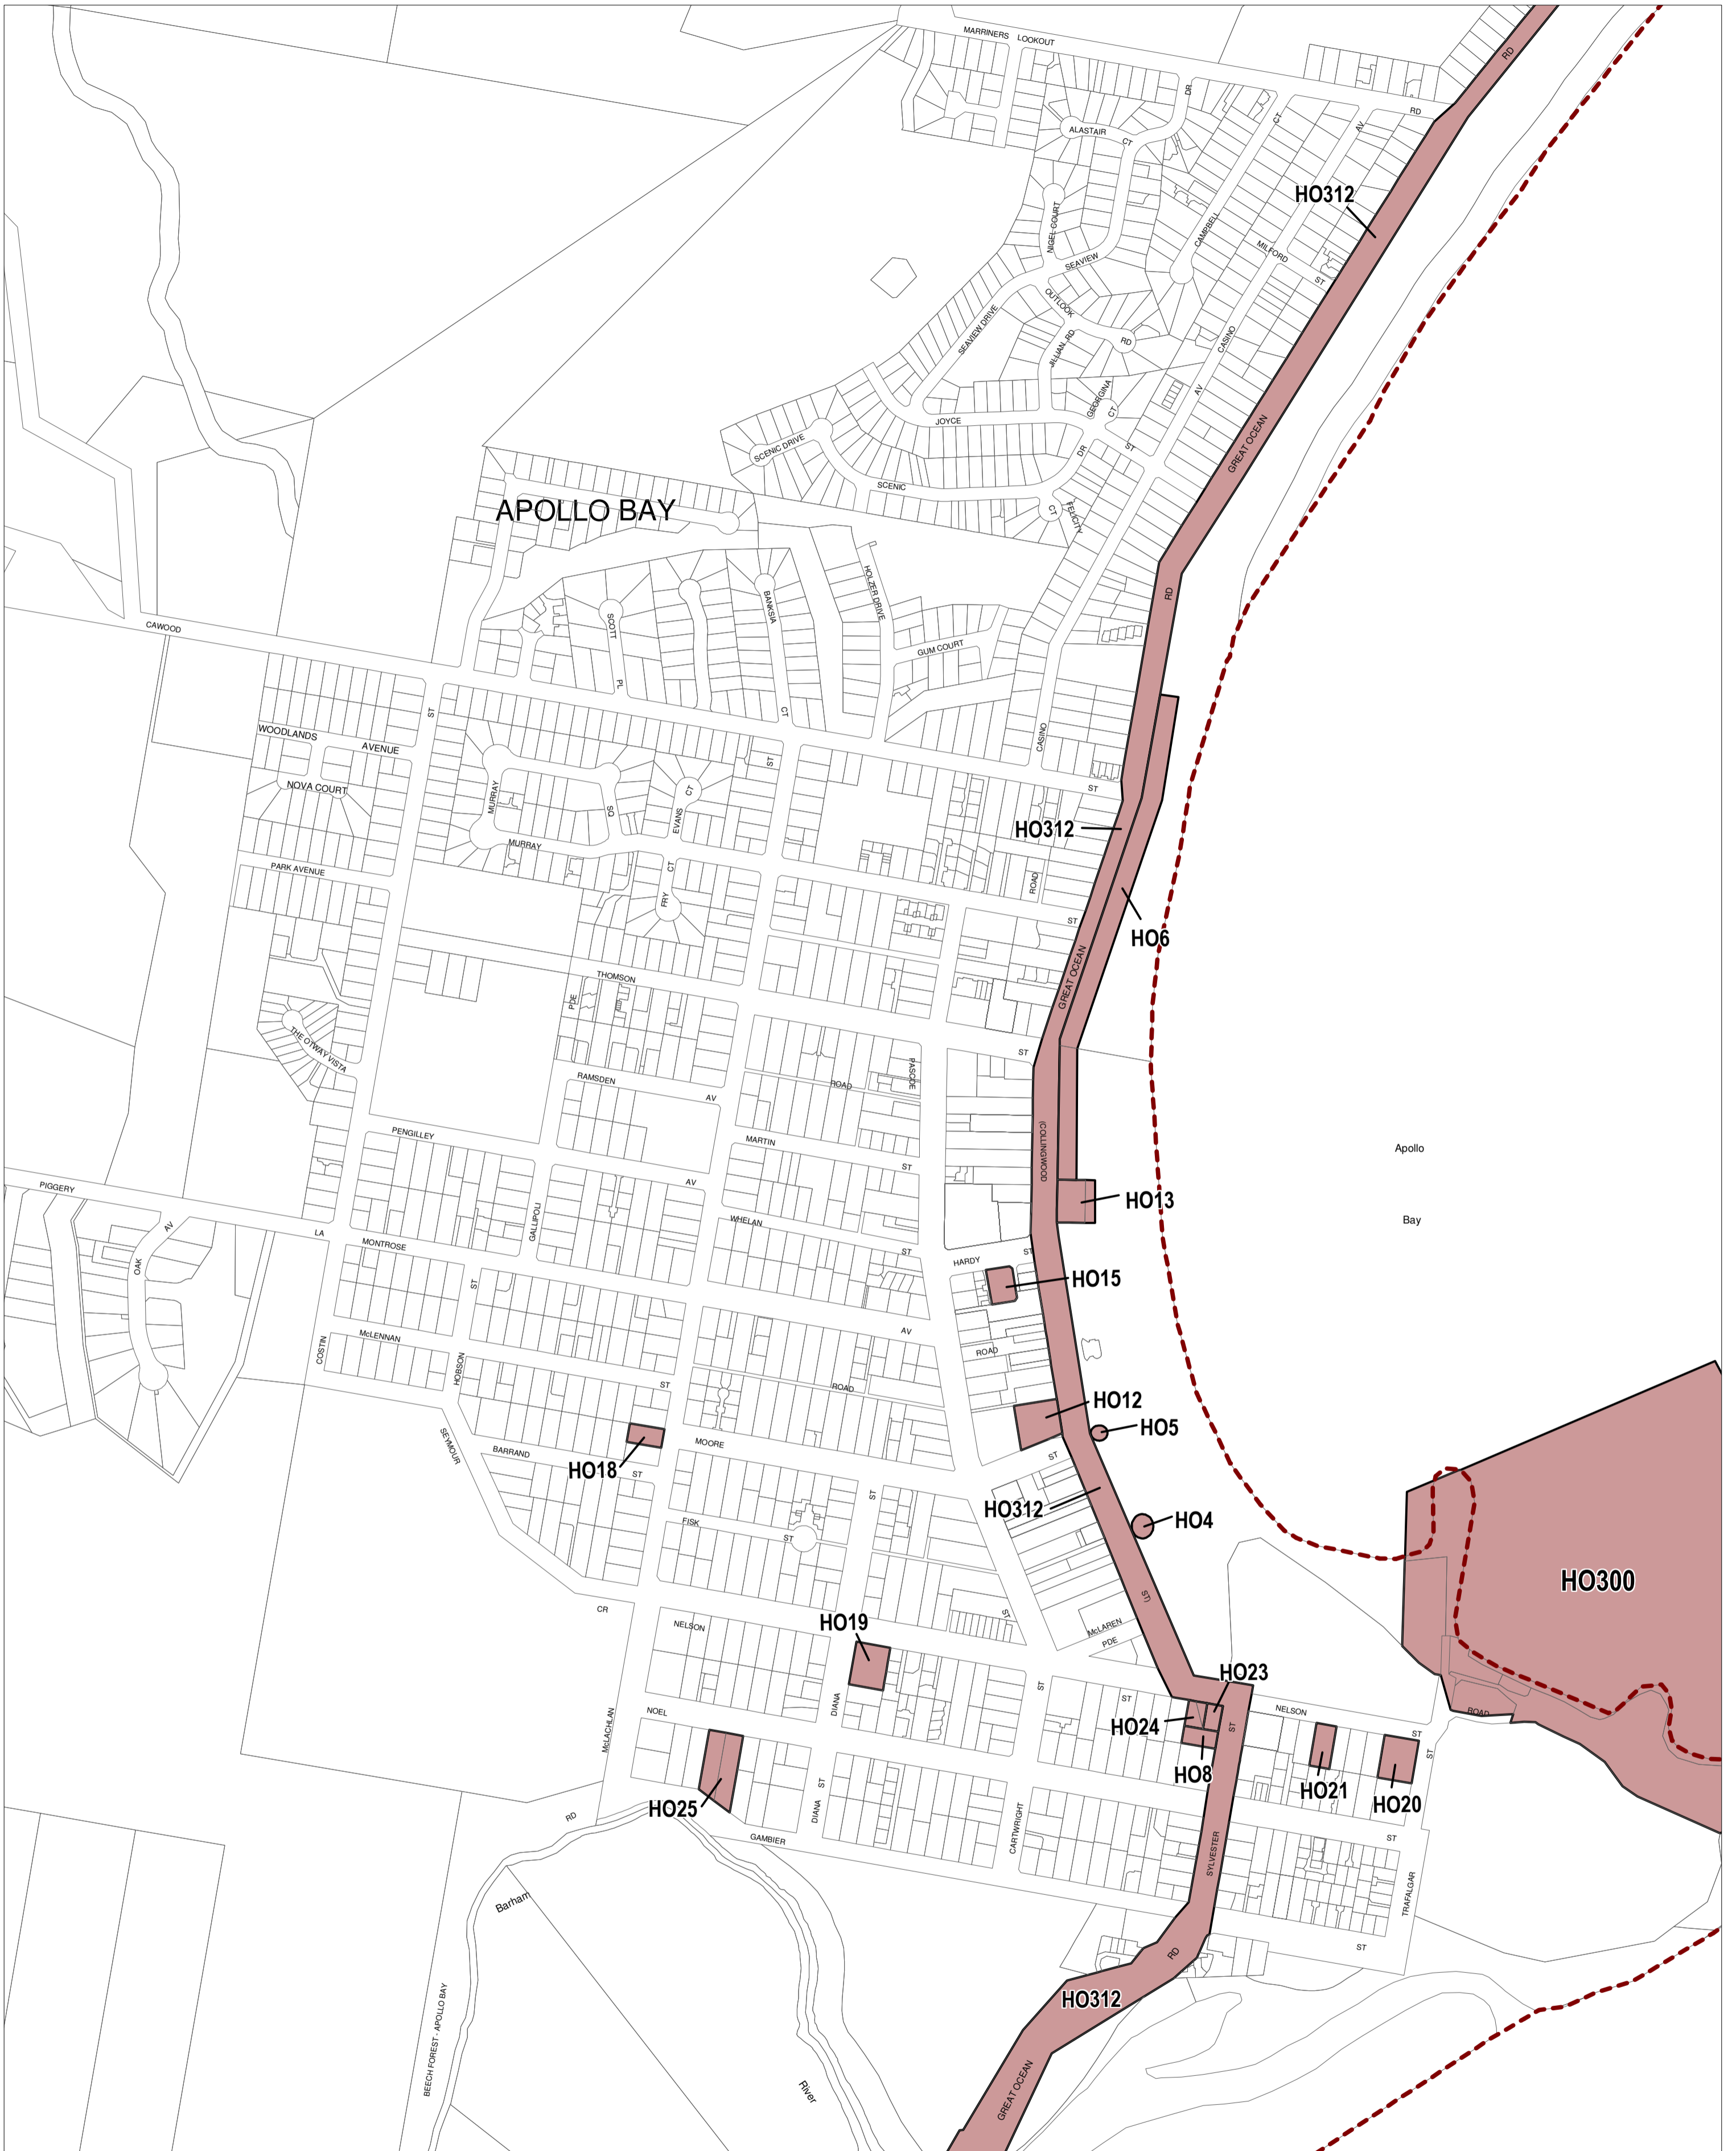

COLAC OTWAY PLANNING SCHEME - LOCAL PROVISION

Overlays
HO Heritage Overlay

AUSTRALIAN MAP GRID ZONE 54

INDEX TO ADJOINING METRIC SERIES MAP

1	2	4
5	8	12
14	15	16
19	20	21
25	26	27

Printed: 13/7/2015

AMENDMENT C82