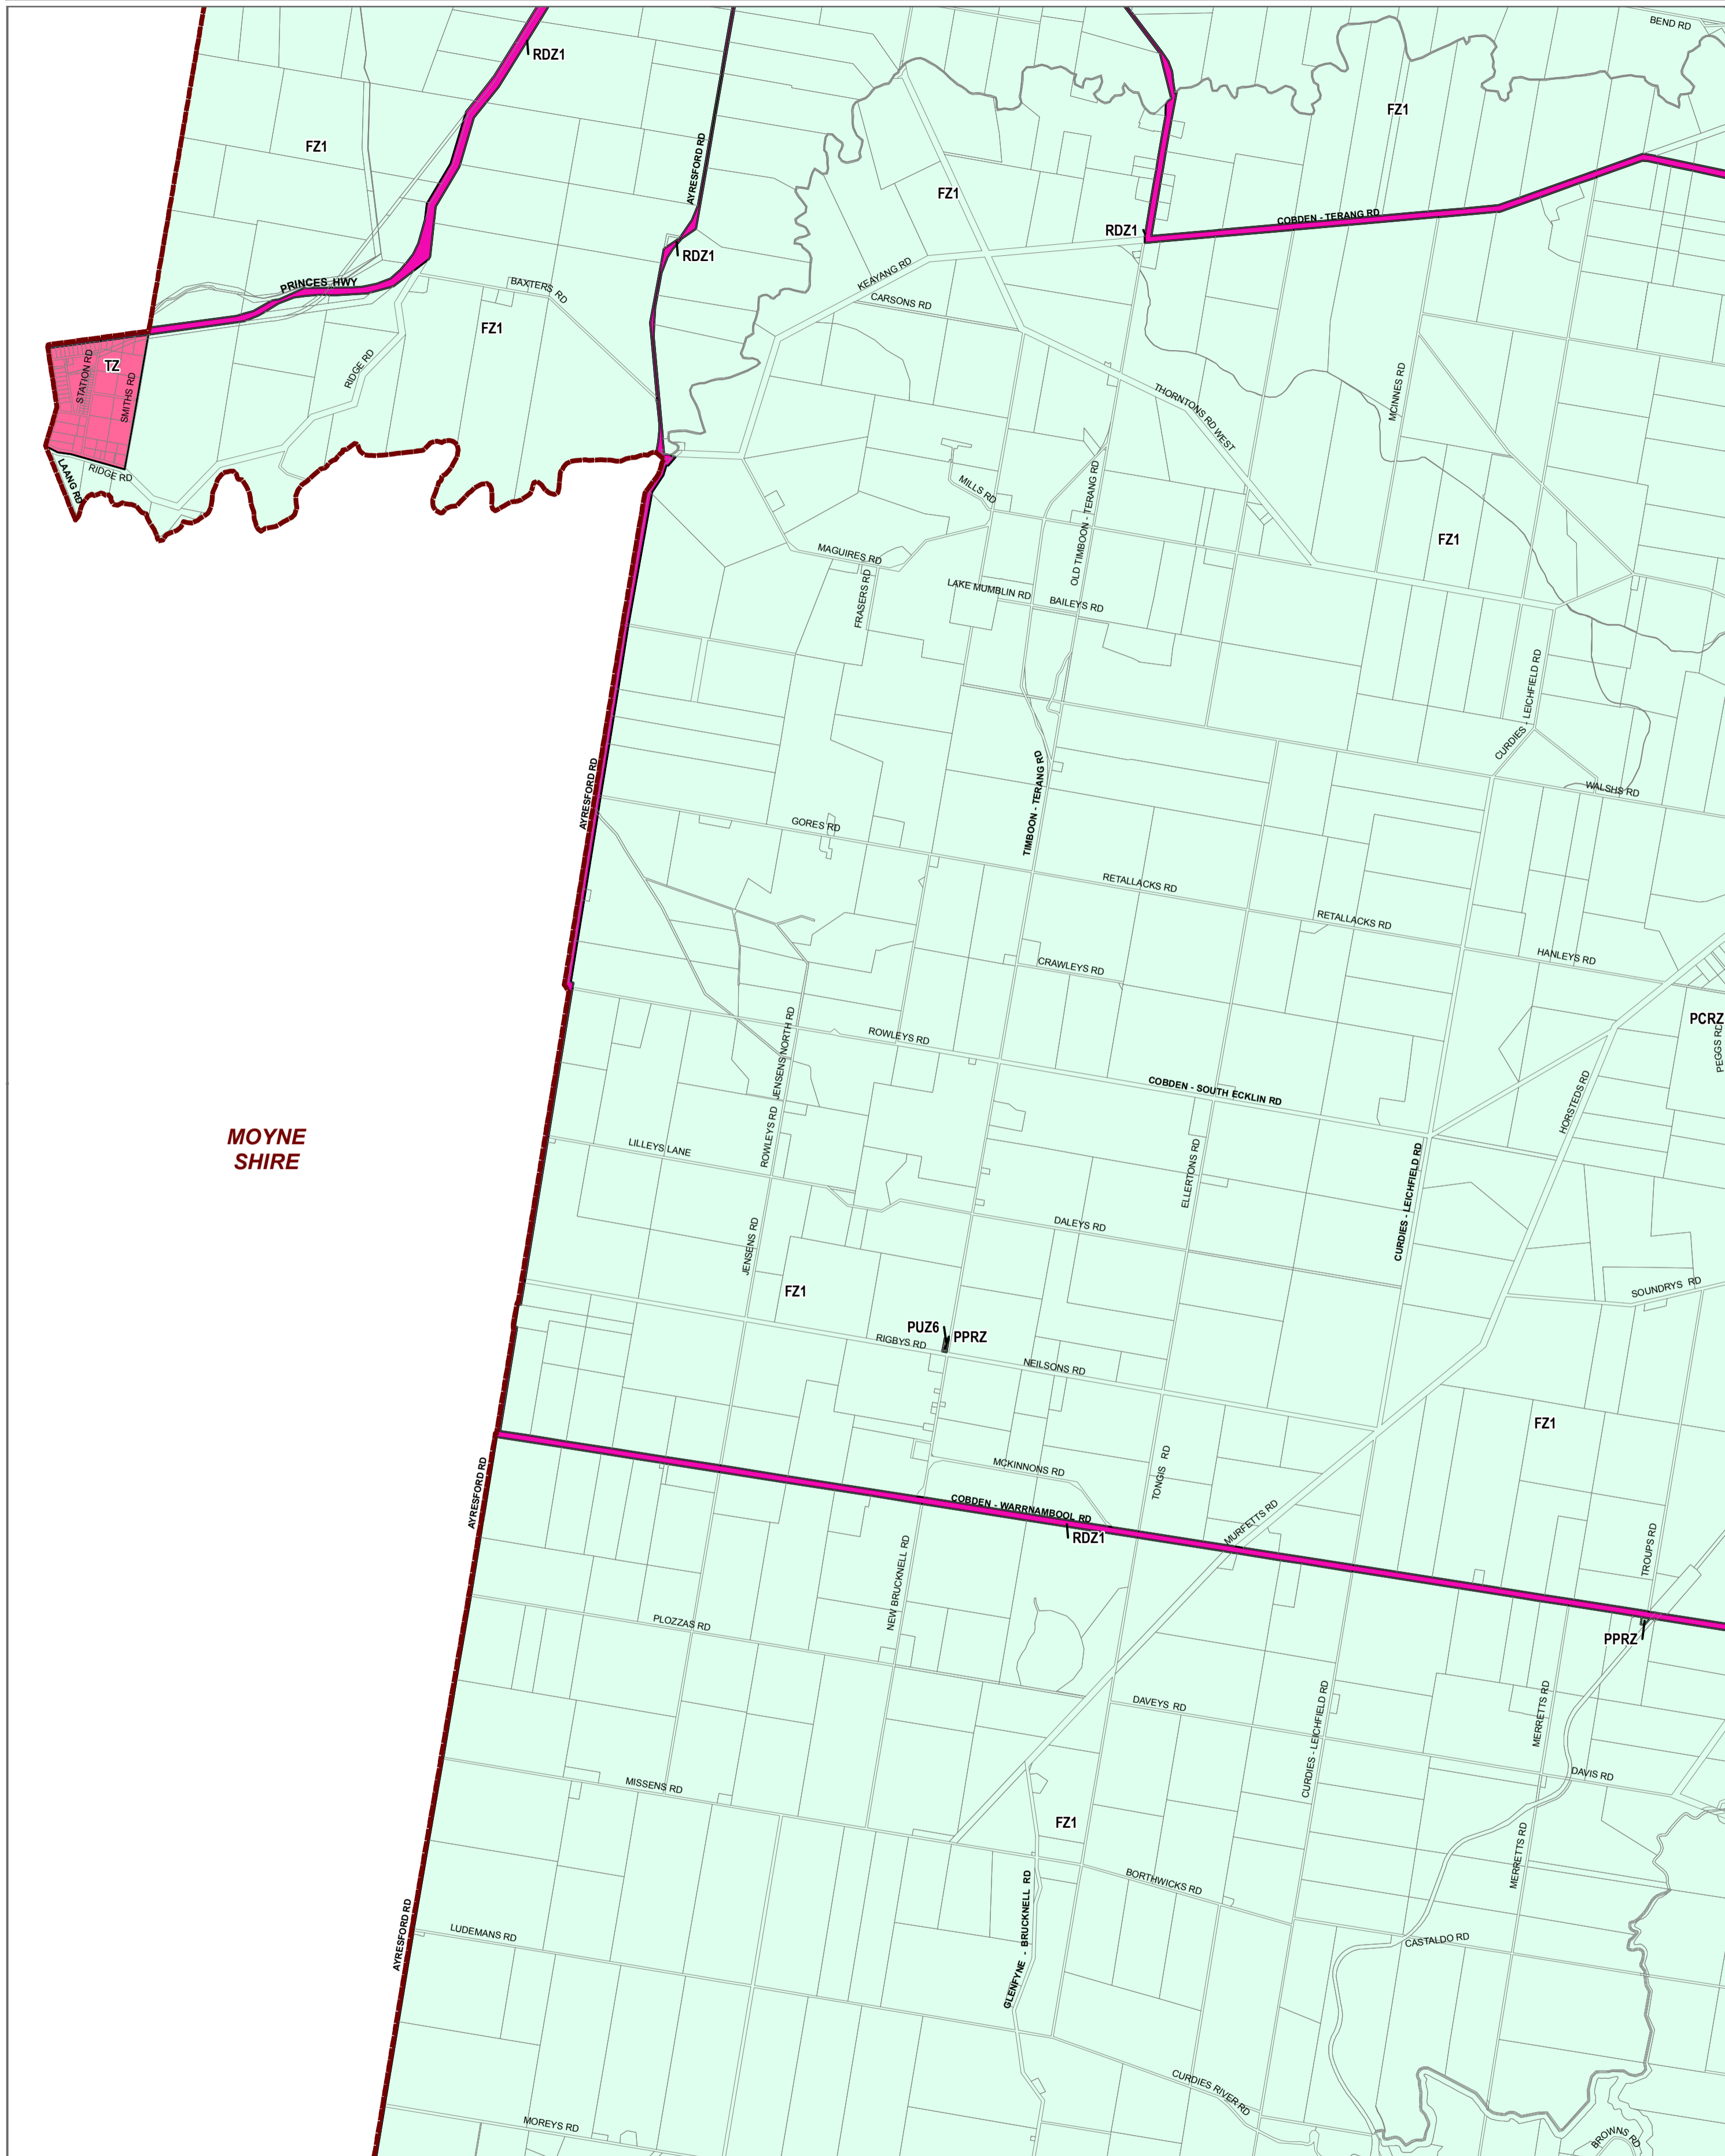

CORANGAMITE PLANNING SCHEME - LOCAL PROVISION

**MOYNE
SHIRE**

LEGEND

- FZ - Farming Zone
- PUZ6 - Public Use Zone - Local Government
- PCRZ - Public Conservation and Resource Zone
- RDZ1 - Road Zone - Category 1
- PPRZ - Public Park and Recreation Zone
- TZ - Township Zone

- Municipal Boundary
- Land Outside Urban Growth Boundary

Disclaimer
 This publication may be of assistance to you but the State of Victoria and its employees do not guarantee that the publication is without flaw of any kind or is wholly appropriate for your particular purposes and therefore disclaims all liability for any error, loss or other consequence which may arise from you relying on any information in this publication.

© The State of Victoria Department of Environment, Land, Water and Planning 2018

Planning Group
AMENDMENT C44cora
 Printed: 14/02/2019

Environment,
Land, Water
and Planning

INDEX TO ADJOINING SCHEME MAPS