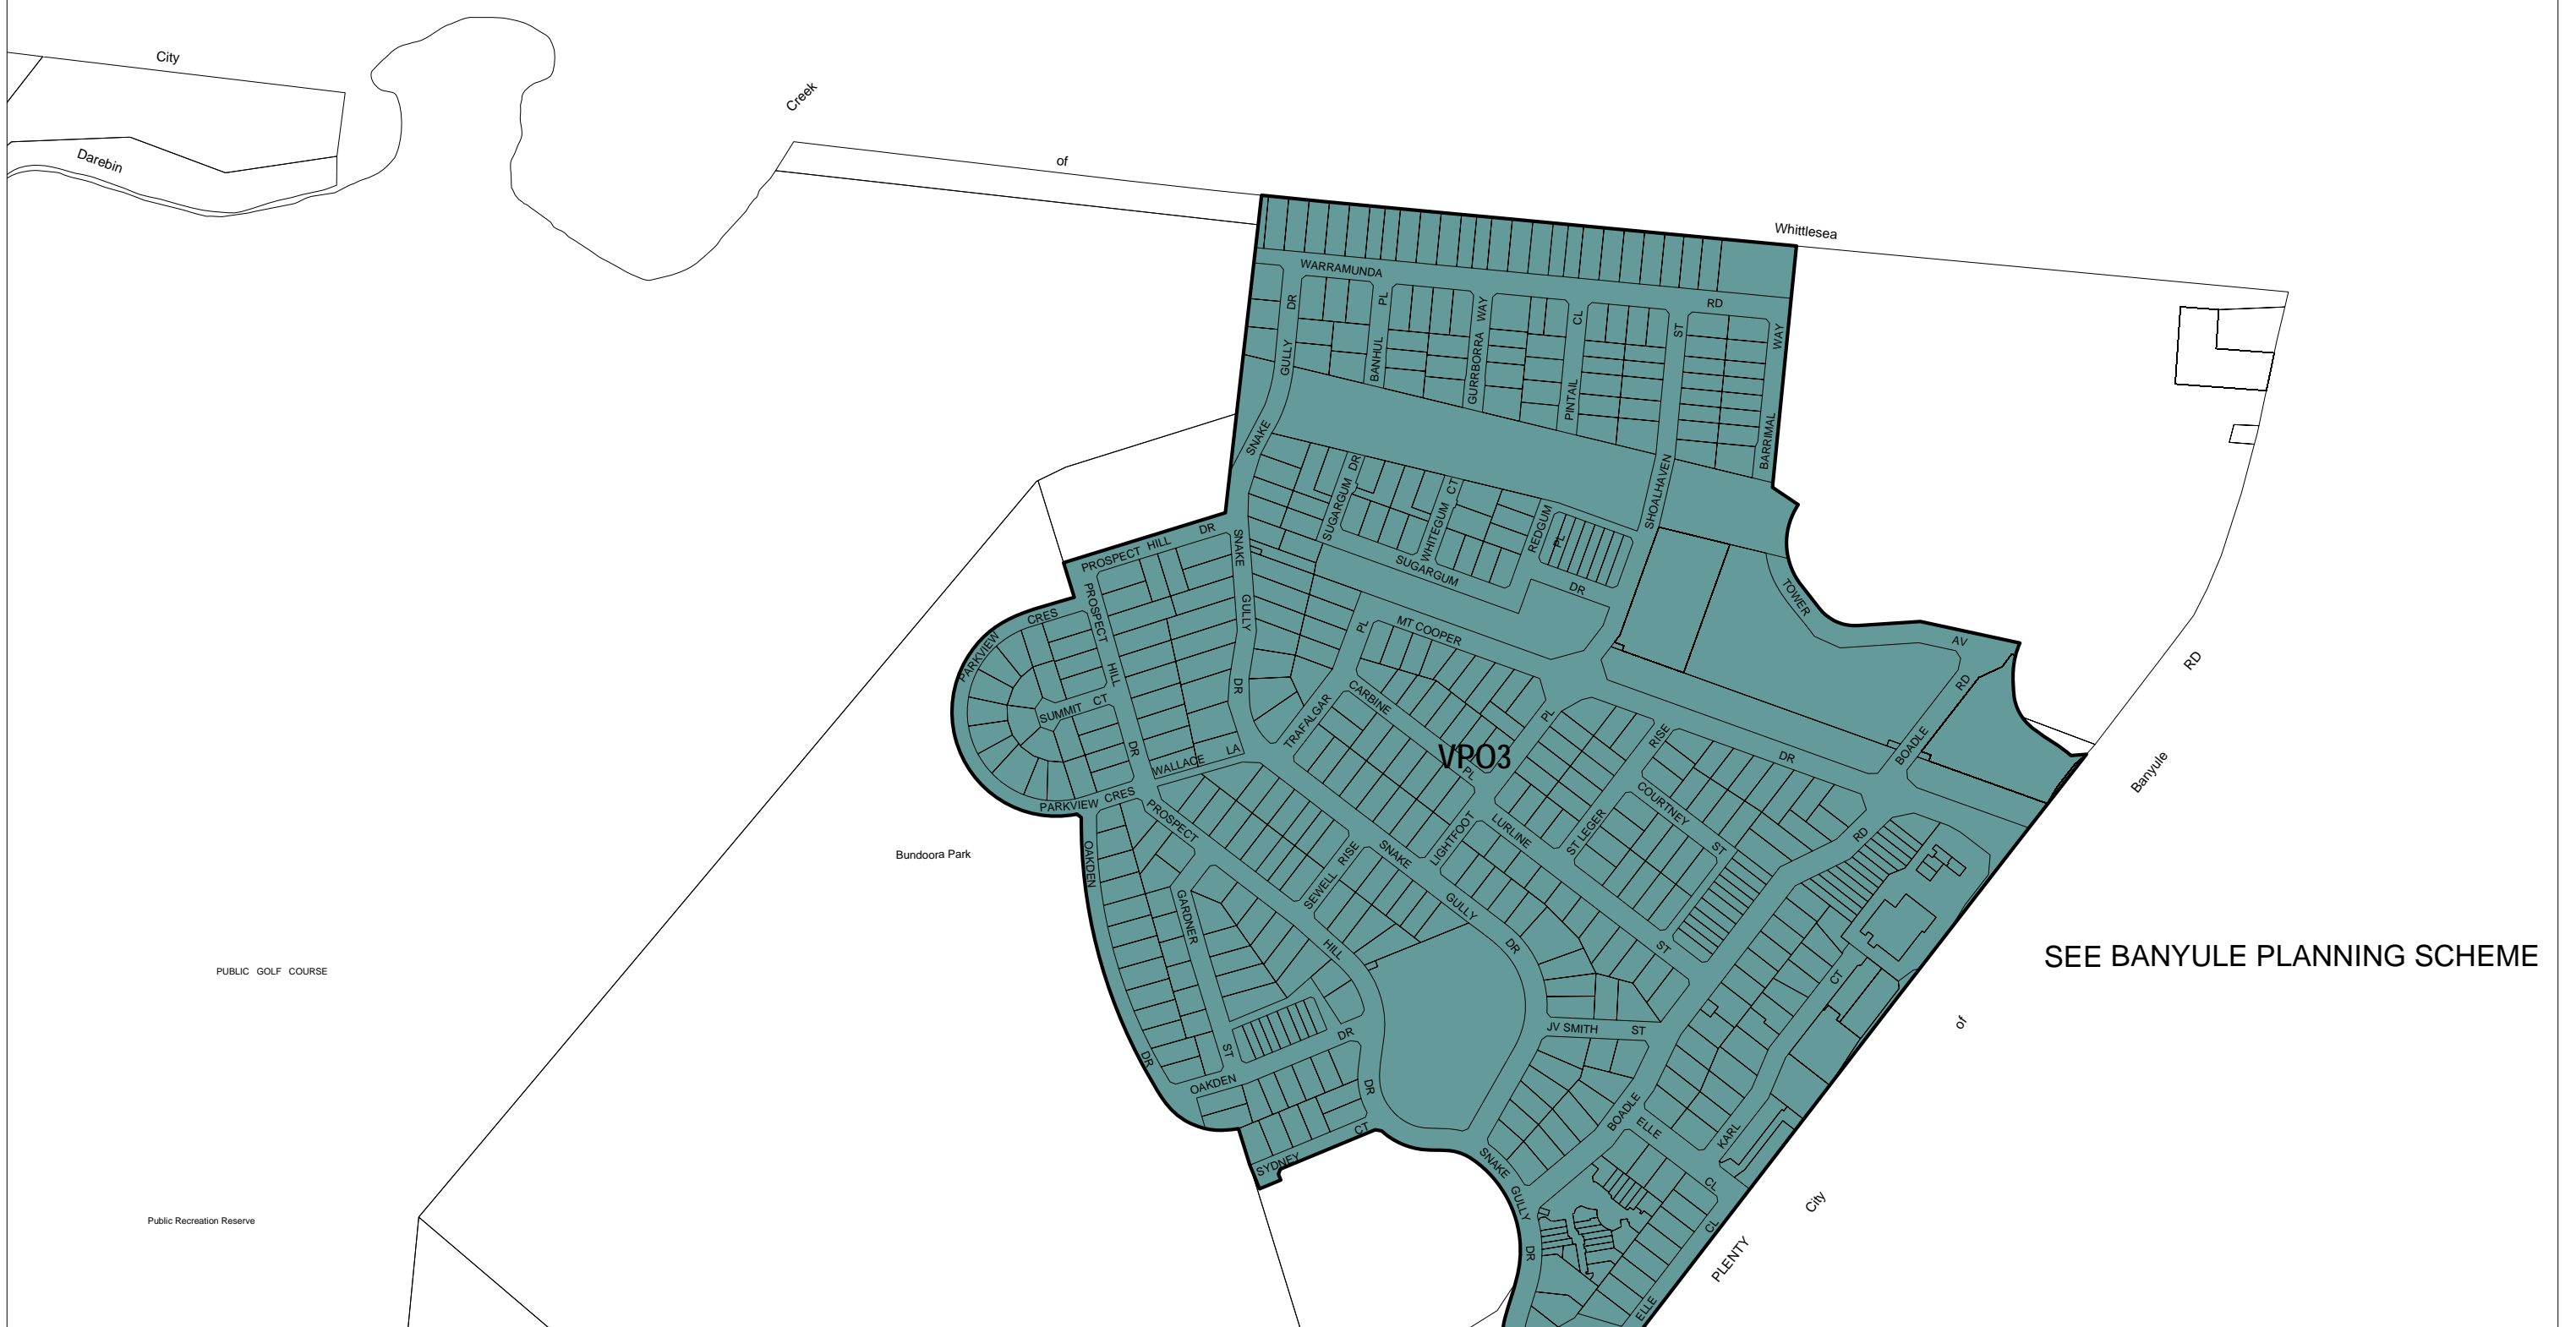

DAREBIN PLANNING SCHEME - LOCAL PROVISION

SEE WHITTLESEA PLANNING SCHEME

SEE BANYULE PLANNING SCHEME

Overlays

VPO3 Vegetation Protection Overlay - Schedule 3

AUSTRALIAN MAP GRID ZONE 55

Printed: 27/7/2007

AMENDMENT C9