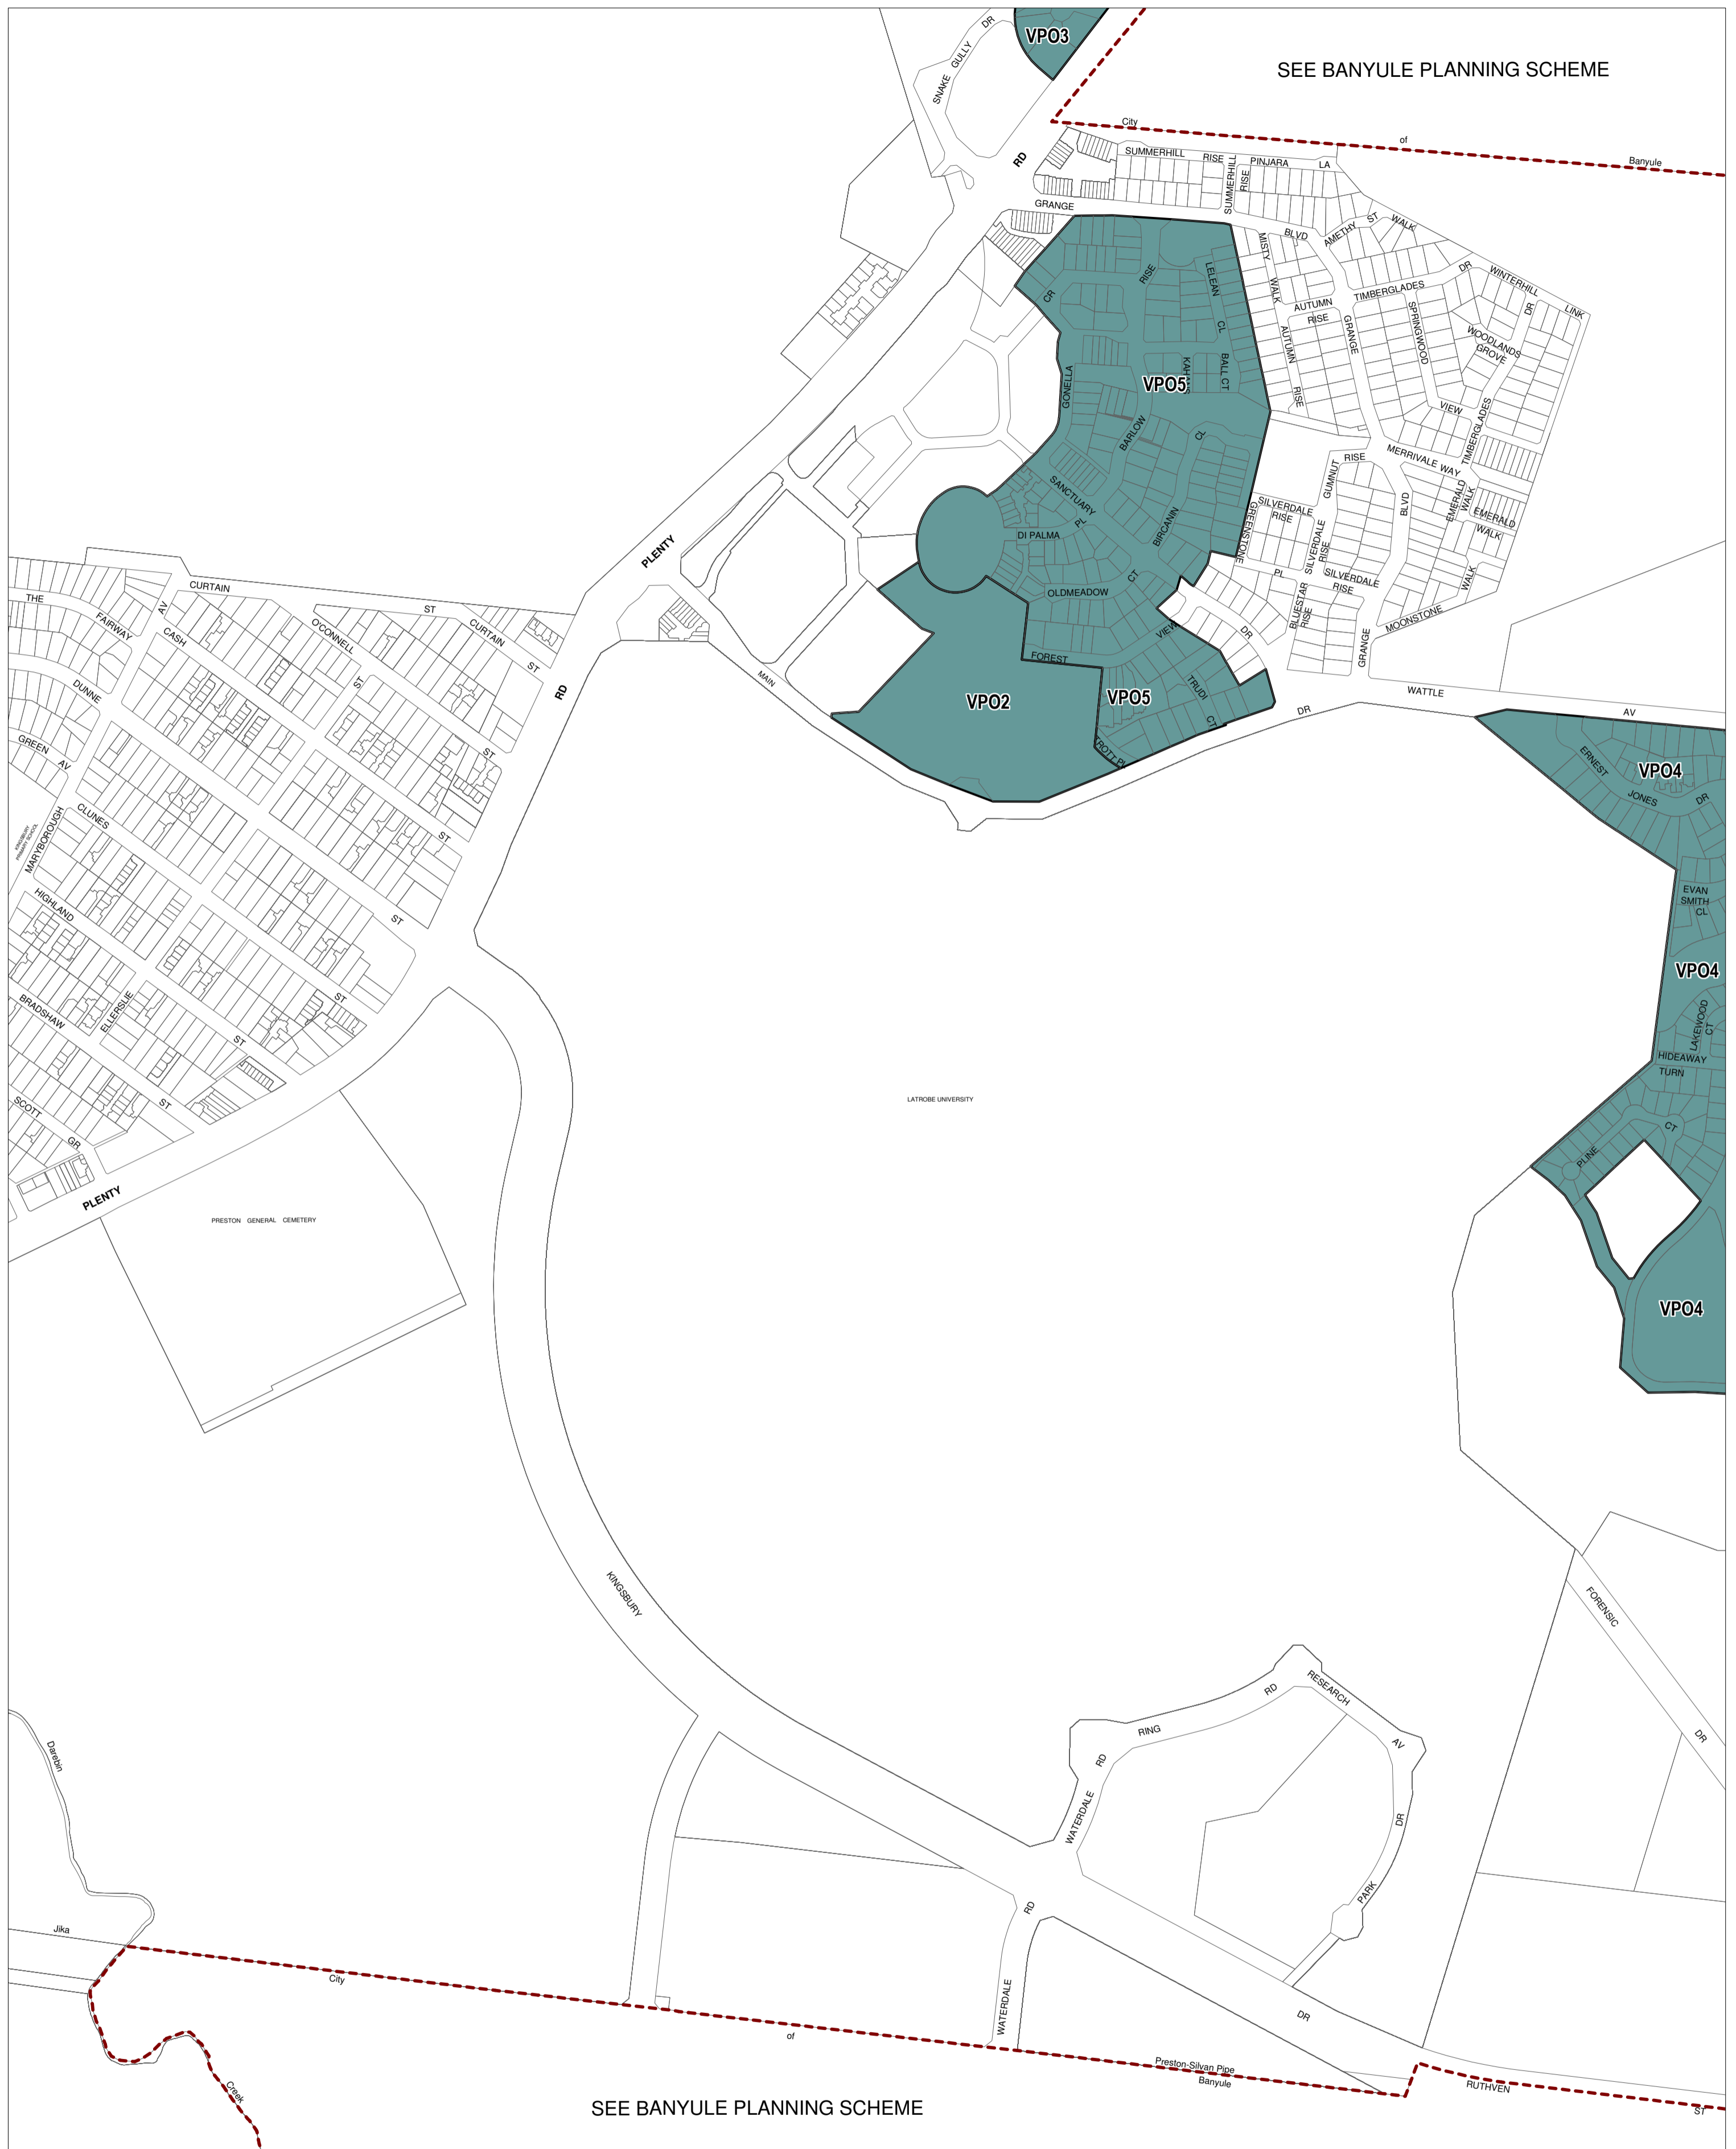

# DAREBIN PLANNING SCHEME - LOCAL PROVISION

SEE BANYULE PLANNING SCHEME

SEE BANYULE PLANNING SCHEME

This publication is copyright. No part may be reproduced by any process except in accordance with the provisions of the Copyright Act. © State of Victoria.  
 This map should be read in conjunction with additional Planning Overlay Maps (if applicable) as indicated on the INDEX TO MAPS.

Overlays	
VPO2	Vegetation Protection Overlay - Schedule 2
VPO3	Vegetation Protection Overlay - Schedule 3
VPO4	Vegetation Protection Overlay - Schedule 4
VPO5	Vegetation Protection Overlay - Schedule 5

100 0 100 200 300 400 500 m  
 AUSTRALIAN MAP GRID ZONE 55

INDEX TO ADJOINING METRIC SERIES MAP

1	2	3	4
5	6	7	8
9	10	11	12
13	14	15	16
17	18	19	20

Printed: 20/11/2012

AMENDMENT C105