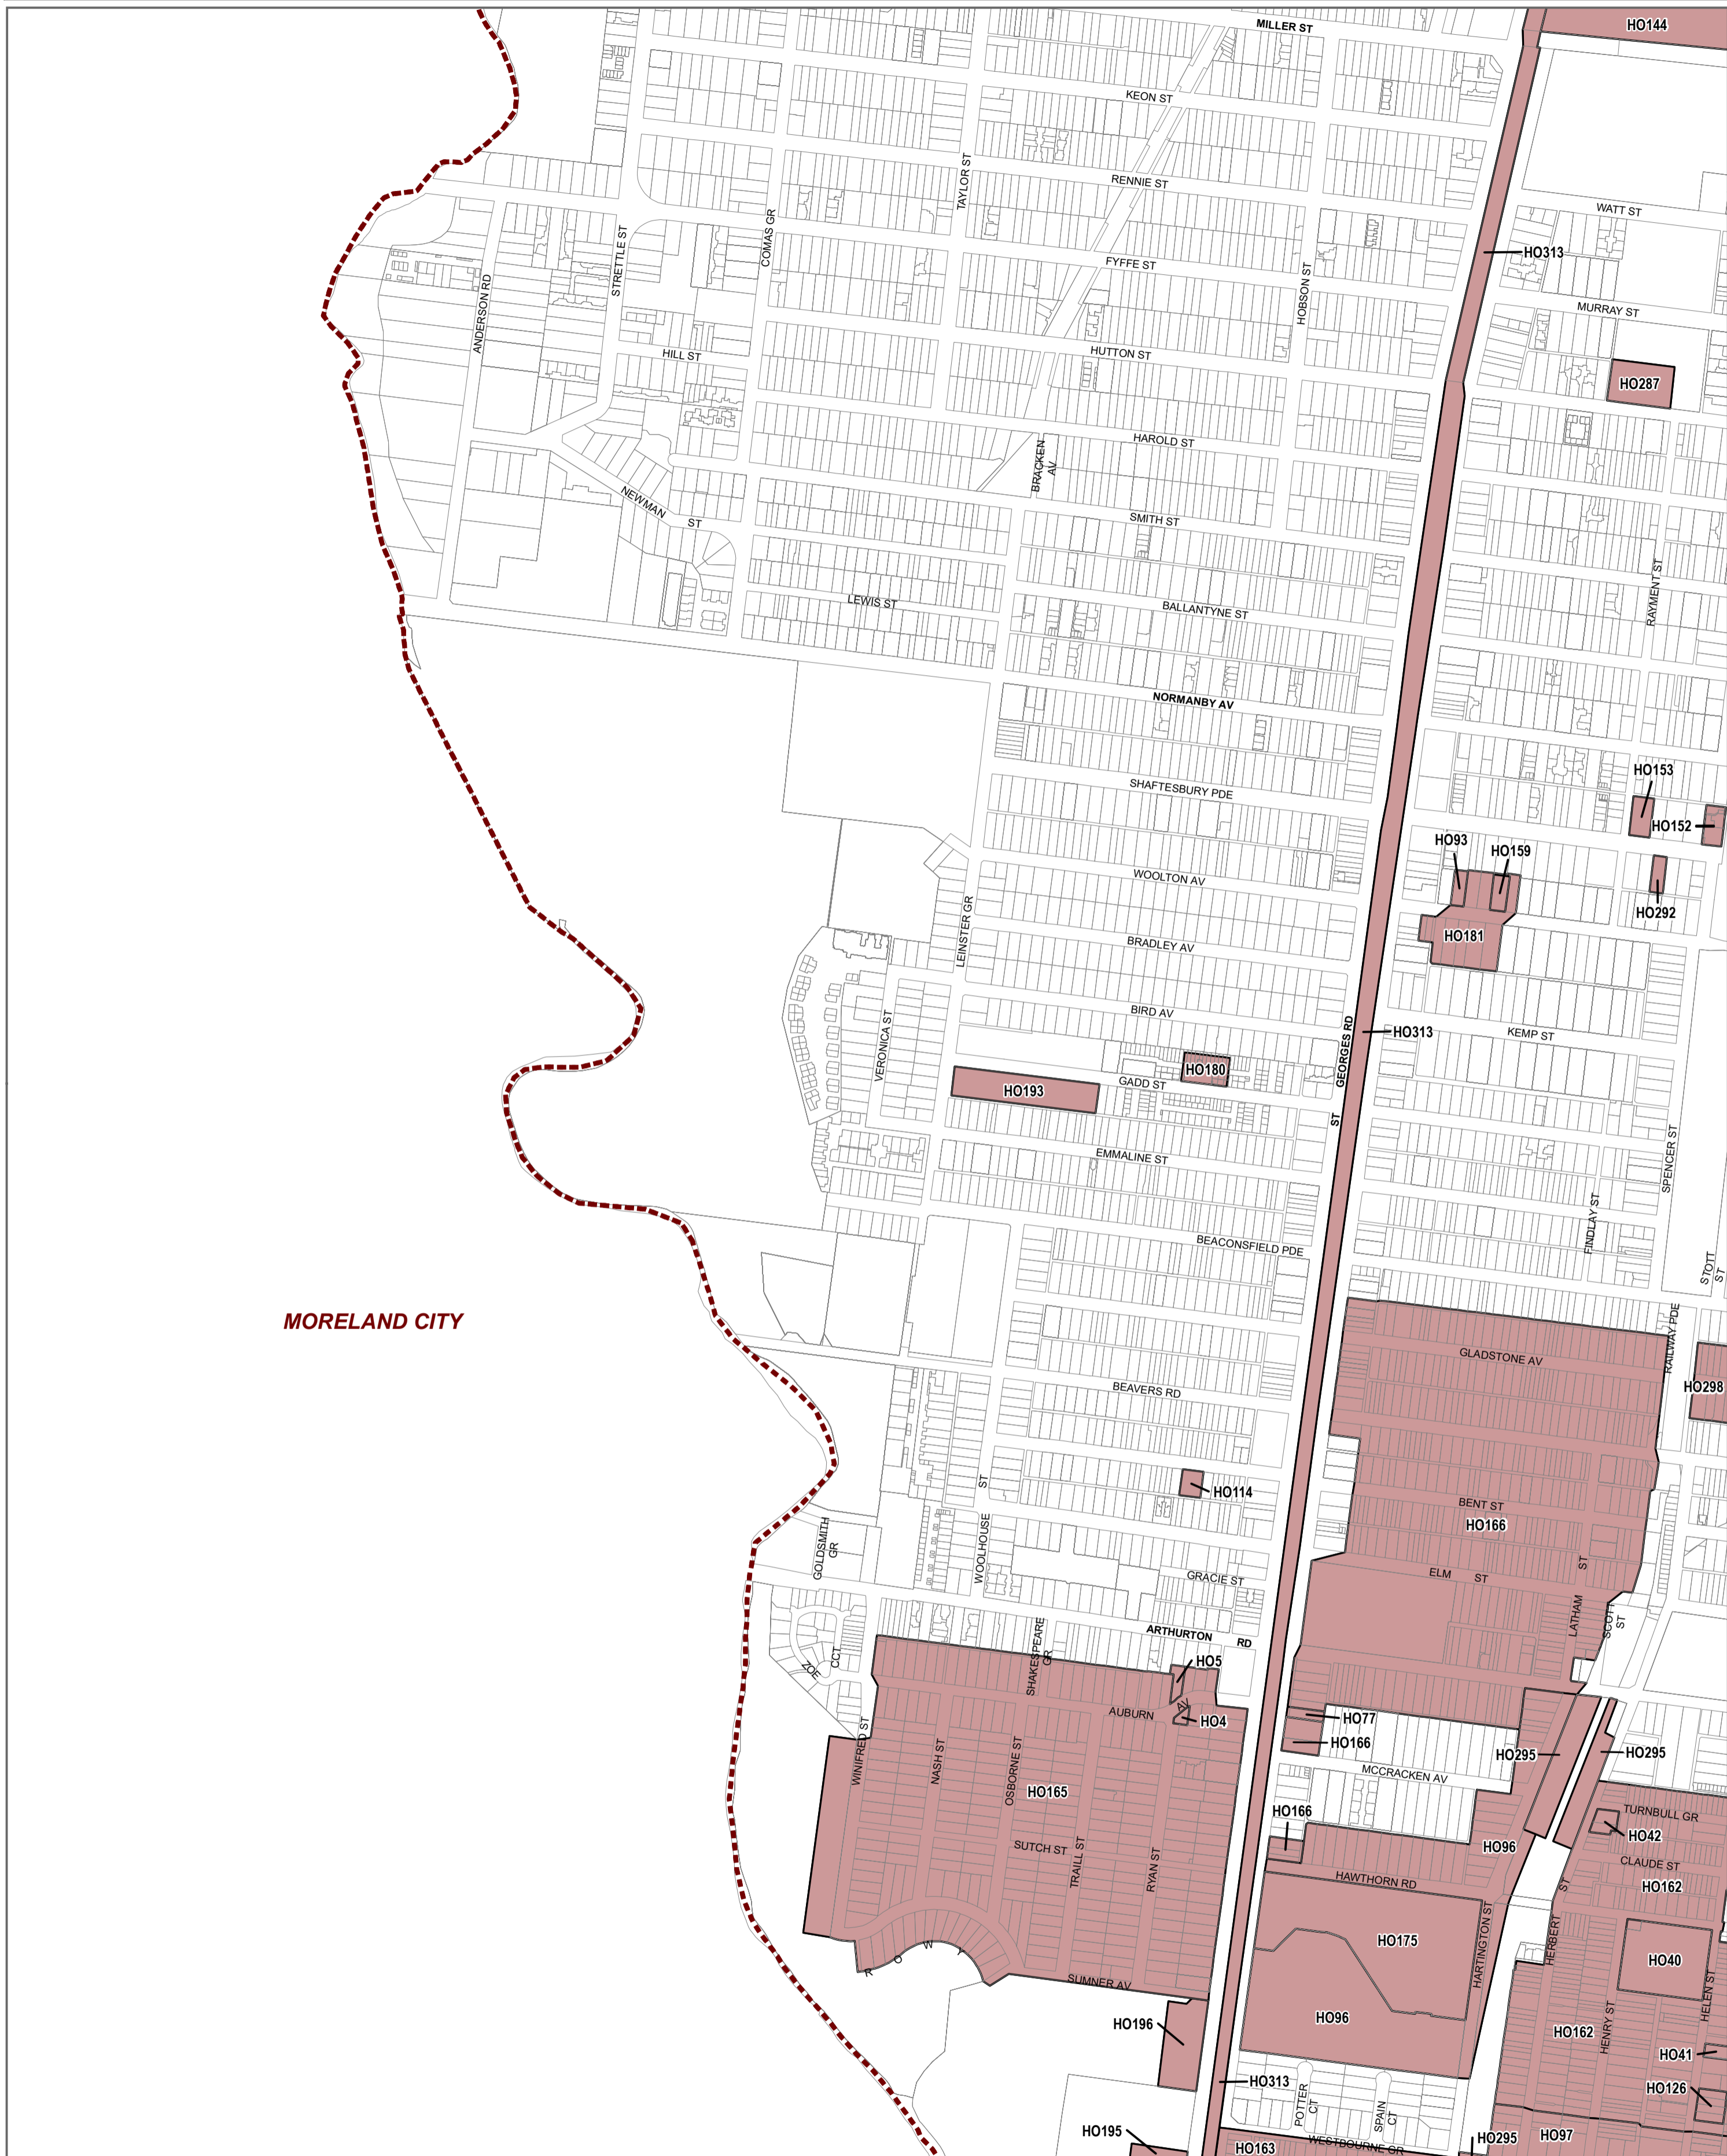

DAREBIN PLANNING SCHEME - LOCAL PROVISION

MORELAND CITY

LEGEND

HO - Heritage Overlay

Municipal Boundary

Disclaimer
 This publication may be of assistance to you but the State of Victoria and its employees do not guarantee that the publication is without flaw of any kind or is wholly appropriate for your particular purposes and therefore disclaims all liability for any error, loss or other consequence which may arise from you relying on any information in this publication.

© The State of Victoria Department of Environment, Land, Water and Planning 2020

Australian Map Grid Zone 55

Planning Group
AMENDMENT C189dare
 Printed: 1/06/2020

Environment,
 Land, Water
 and Planning

INDEX TO ADJOINING SCHEME MAPS