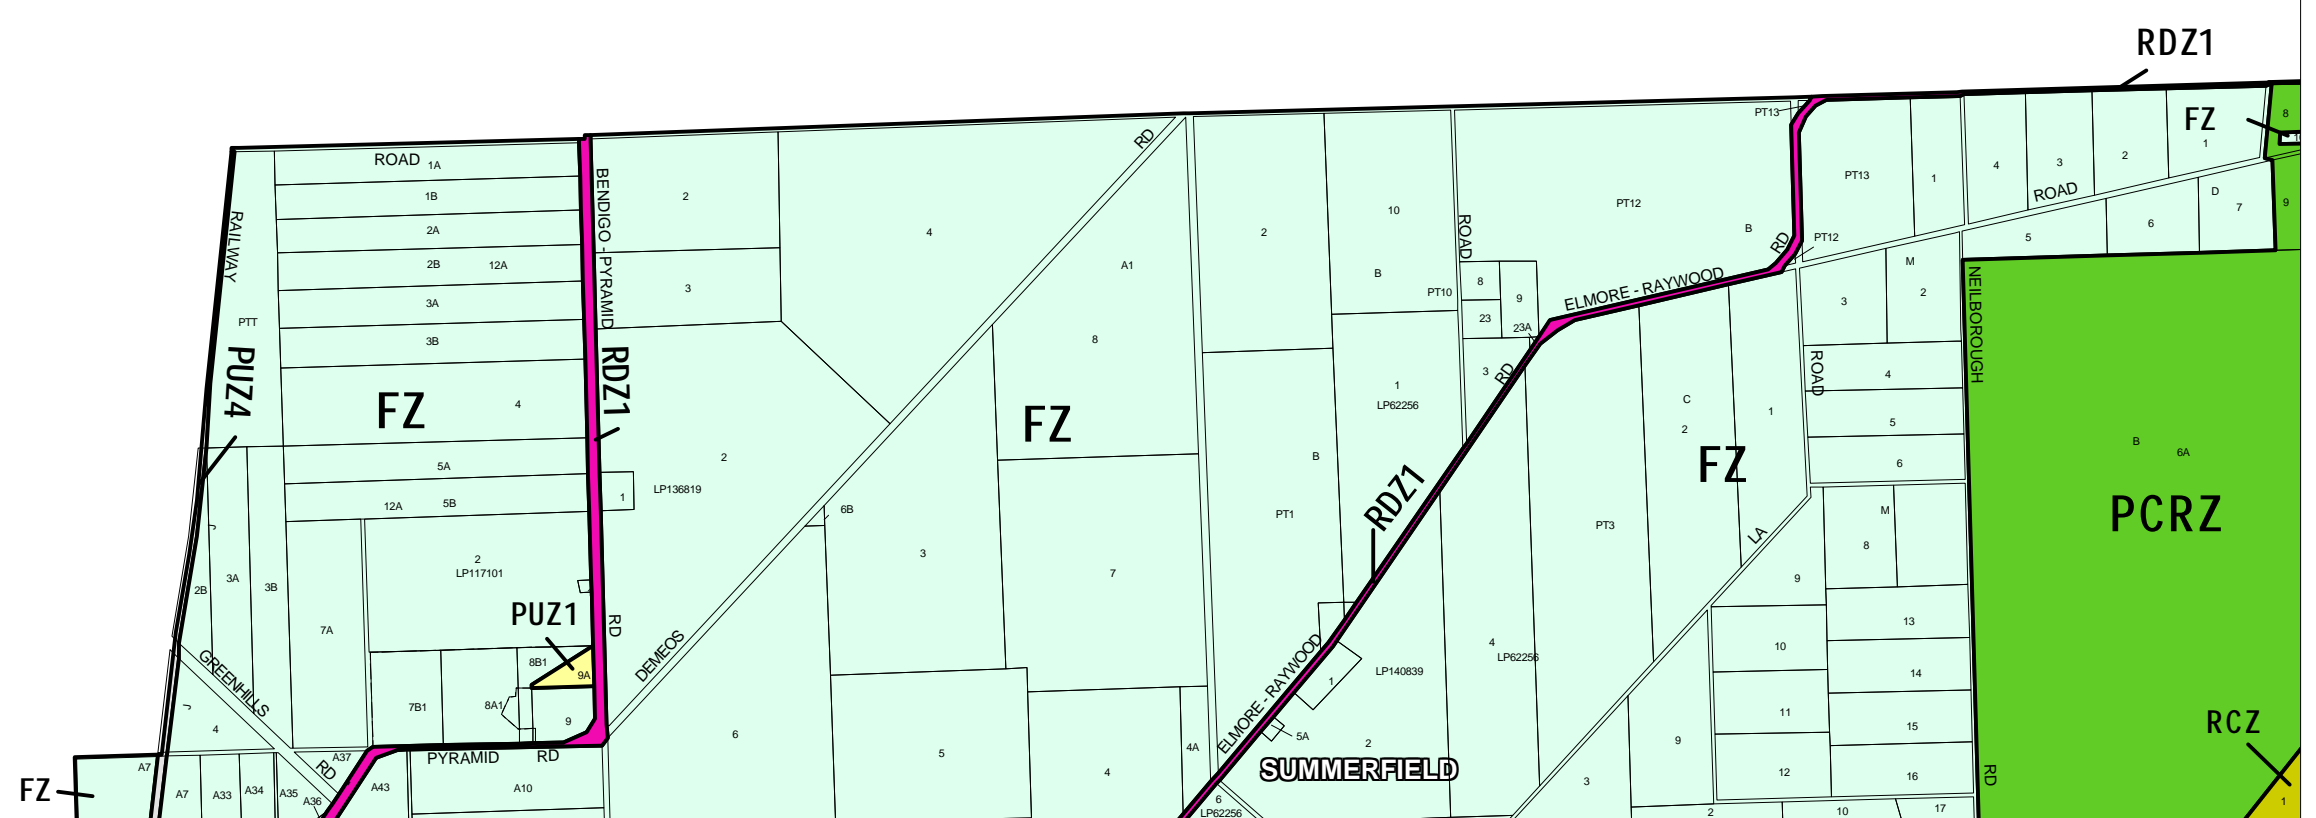

GREATER BENDIGO PLANNING SCHEME - LOCAL PROVISION

Public Land	
	Public Conservation And Resource Zone
	Public Use Zone Service And Utility
	Public Use Zone Transport
	Road Zone Category 1
Rural	
	Farming Zone
	Rural Conservation Zone

THIS MAP INCORPORATES APPROVED ZONES AS AT: 25/01/06 AMENDMENT C67

Printed: 5/5/2006