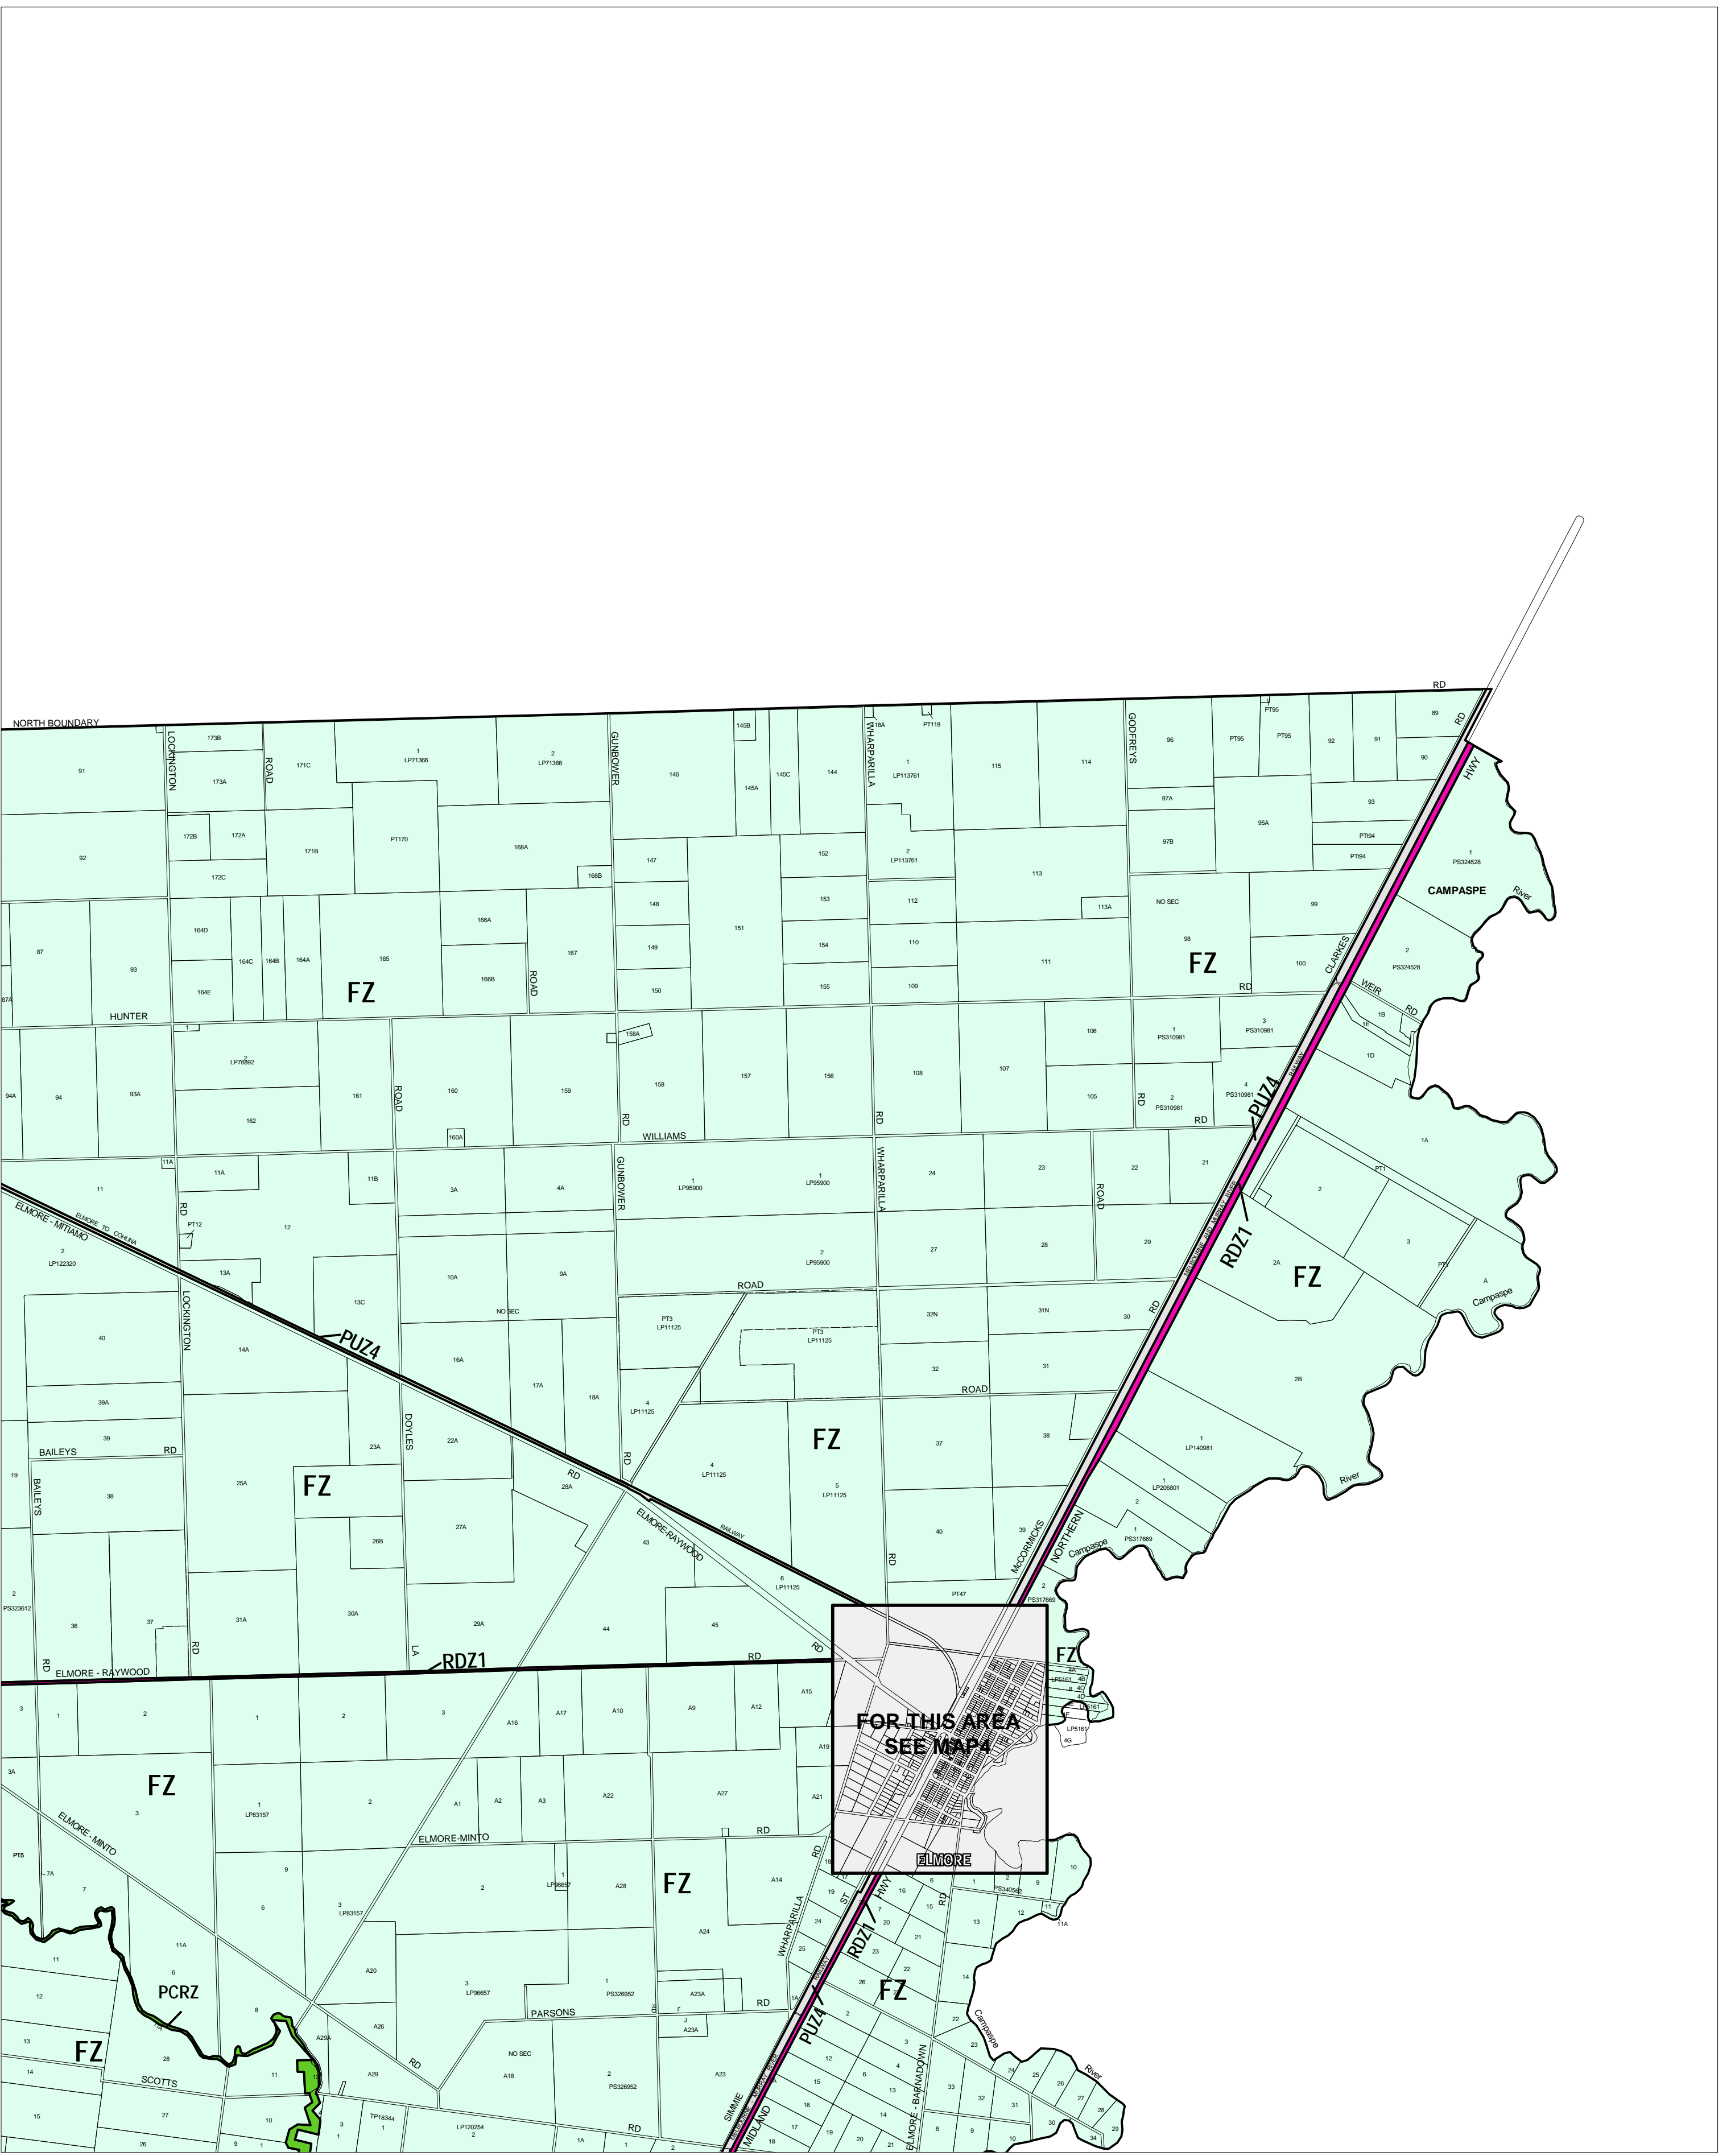

GREATER BENDIGO PLANNING SCHEME - LOCAL PROVISION

Public Land	
	Public Conservation And Resource Zone
	Public Use Zone Transport
	Road Zone Category 1
Rural	
	Farming Zone

THIS MAP INCORPORATES APPROVED ZONES AS AT: 25/01/06 AMENDMENT C67

Printed: 5/5/2006